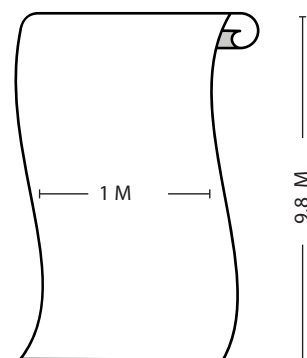

PACKING DIAGRAM