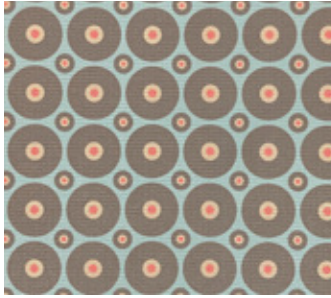

SEIFELDIN MEDHAT

ECCENTRIC WALLPAPER

ECC,100,489,sum

COLOR

Summer Green/Old Copper

CONTENTS

80% Paper, 20% Acrylic

REPEAT HEIGHT

One roll will cover 9.6 square meters

This image is designed only for better clarification. The colours shown are accurate within the limits of the Lighting, photography and the accuracy of color, of your monitor.

PACKING DIAGRAM

SEIFELDIN MEDHAT

ADDITIONAL COLORWAYS

ECCENTRIC
Pewter/Burly Wood
ECC,100,489,PEW

ECCENTRIC
Laser/Paradiso
ECC,100,489,LAS

IMPORTANT

**VARIATIONS IN PRINTS AND COLOR WILL OCCUR. TRIM LINES ARE FOR GUIDANCE. TRIM TO MATCH DESIGN.
HANGING BY OVERLAPPING.**