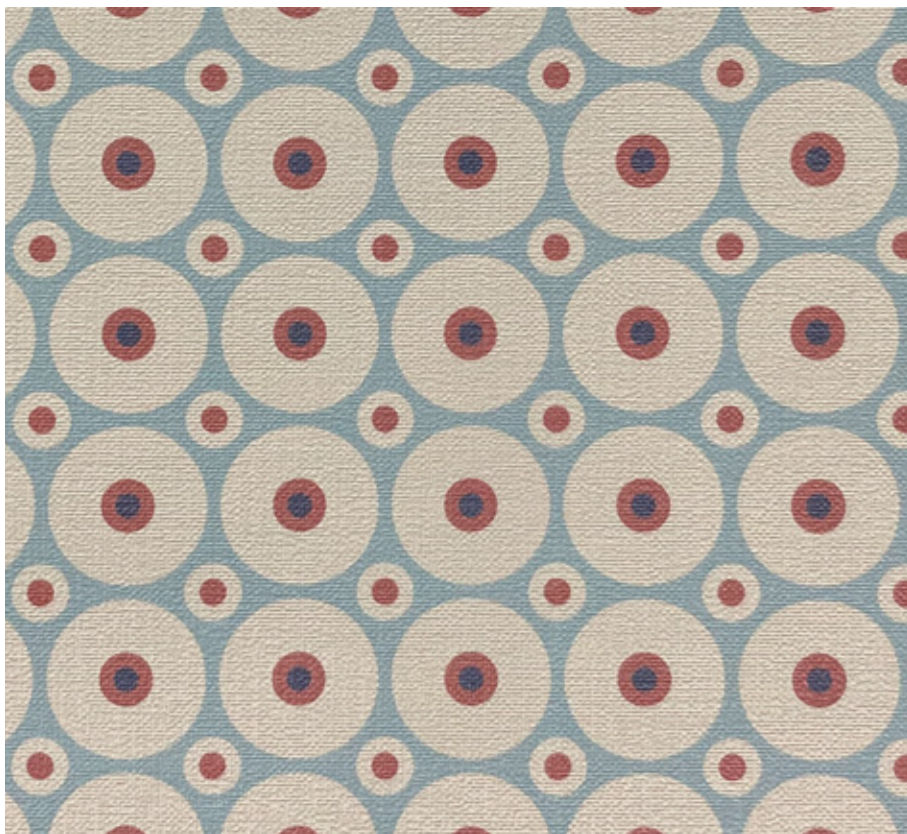

SEIFELDIN MEDHAT

ECCENTRIC WALLPAPER

ECC,100,489,sum

COLOR

Summer Green/Old Copper

CONTENTS

80% Paper, 20% Acrylic

REPEAT HEIGHT

16.4 cm

REPEAT WIDTH

16.4 cm

PANEL WIDTH

100 cm

DIRECTION

Up the bolt

NOTES

One roll will cover 9.6 square meters

This image is designed only for better clarification. The colours shown are accurate within the limits of the Lighting, photography and the accuracy of color, of your monitor.