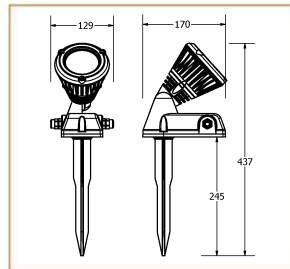

SPARK

Driver	Origin	LED	Origin	Lifetime
MW	Taiwan	EDISON	TIWANA	50000

Product Description

Spark is a stylish way to accentuate any area of the garden. The head can be angle tilted to suit the required position, it is also easy to install.

Basic Data

Material	Die Cast Aluminum
Finishing	Electrostatic Painting
Optics	
Weight	1.55 kg
IP	65
IK	08
Suspension	Ground Mounted
Additional Data	

Specifications

Art No.	WAT	CCT	CRI	LED	Angle	TL	Ø
75025-PL-	15	3000	80	1	36	1160	_

Dimensions

Light Distribution

All Luminaires are electrical tested & protection tested according to the standard (IEC 598)