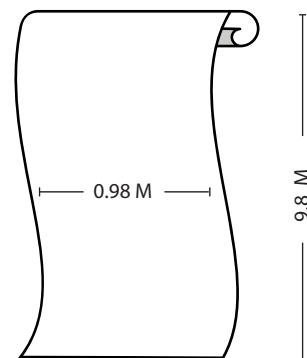

PACKING DIAGRAM