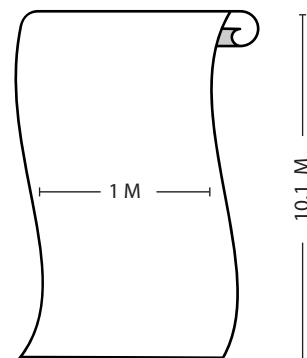

PACKING DIAGRAM