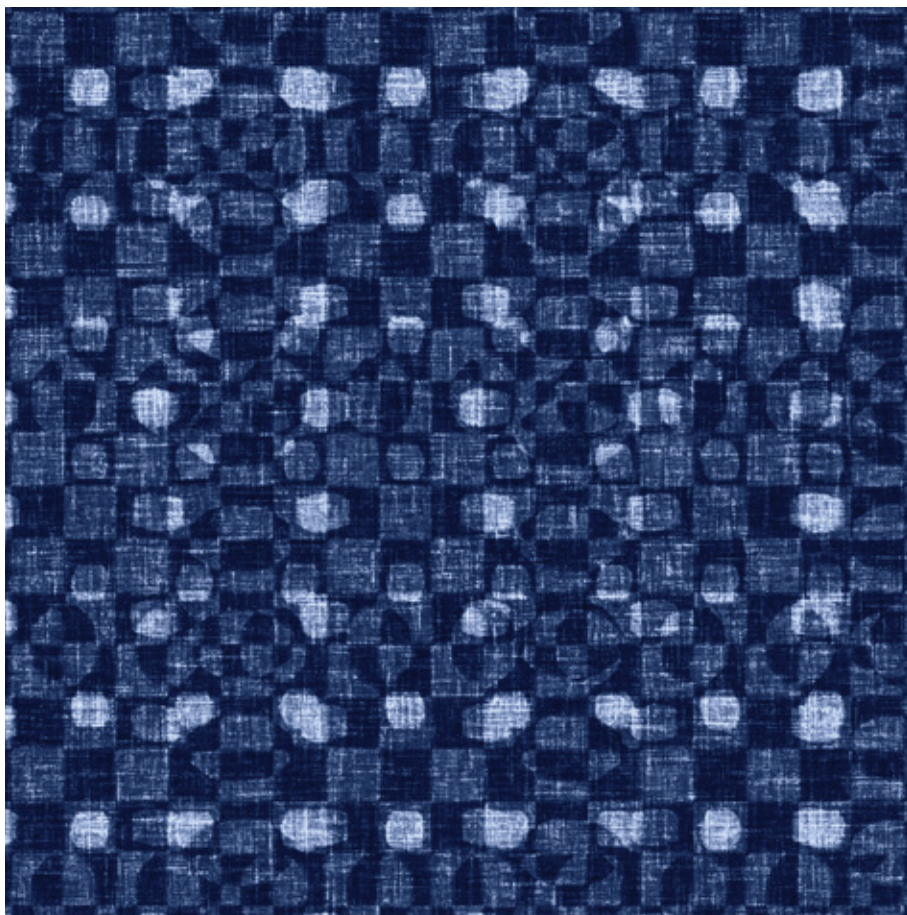

## FROLICS WALLPAPER

FRO,100,514,Reg

### COLOR

Regal Blue

### REPEAT WIDTH

24.5 cm

### NOTES

One roll will cover 10 square meters

This image is designed only for better clarification. The colours shown are accurate within the limits of the Lighting, photography and the accuracy of color, of your monitor.