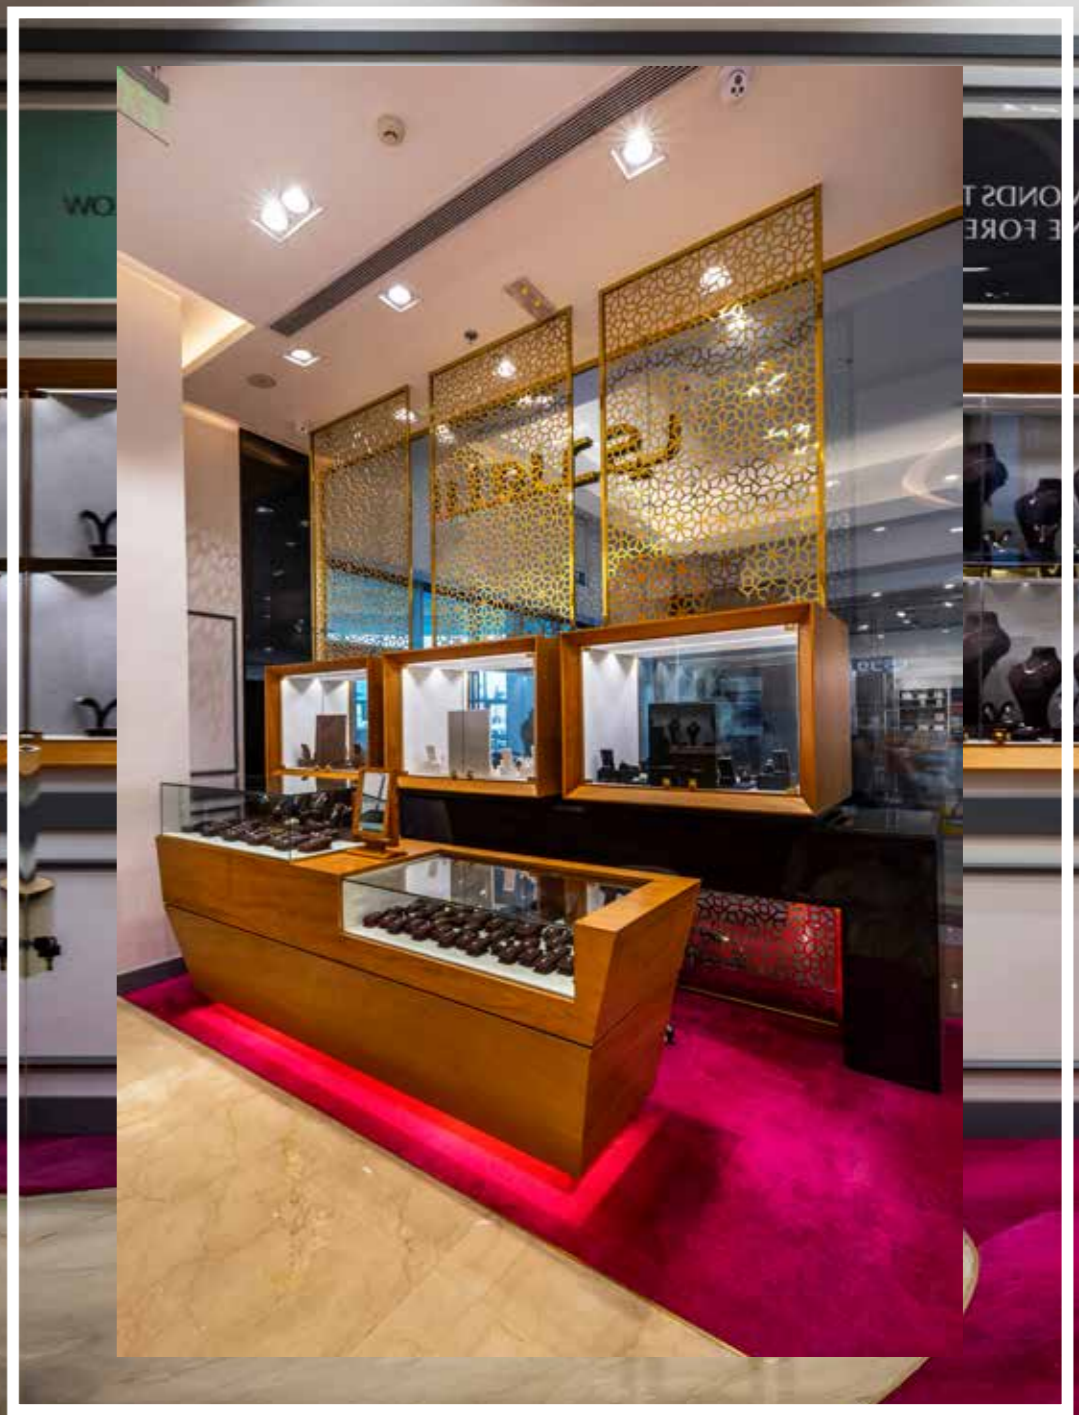

Kitchens

03.2

COMMERCIAL

DIAMONDS THAT
SHINE FOREVER

GLAMOROUS GLOW

L'AZURDE

FITTING ROOMS

Mango
cairo festival city mall