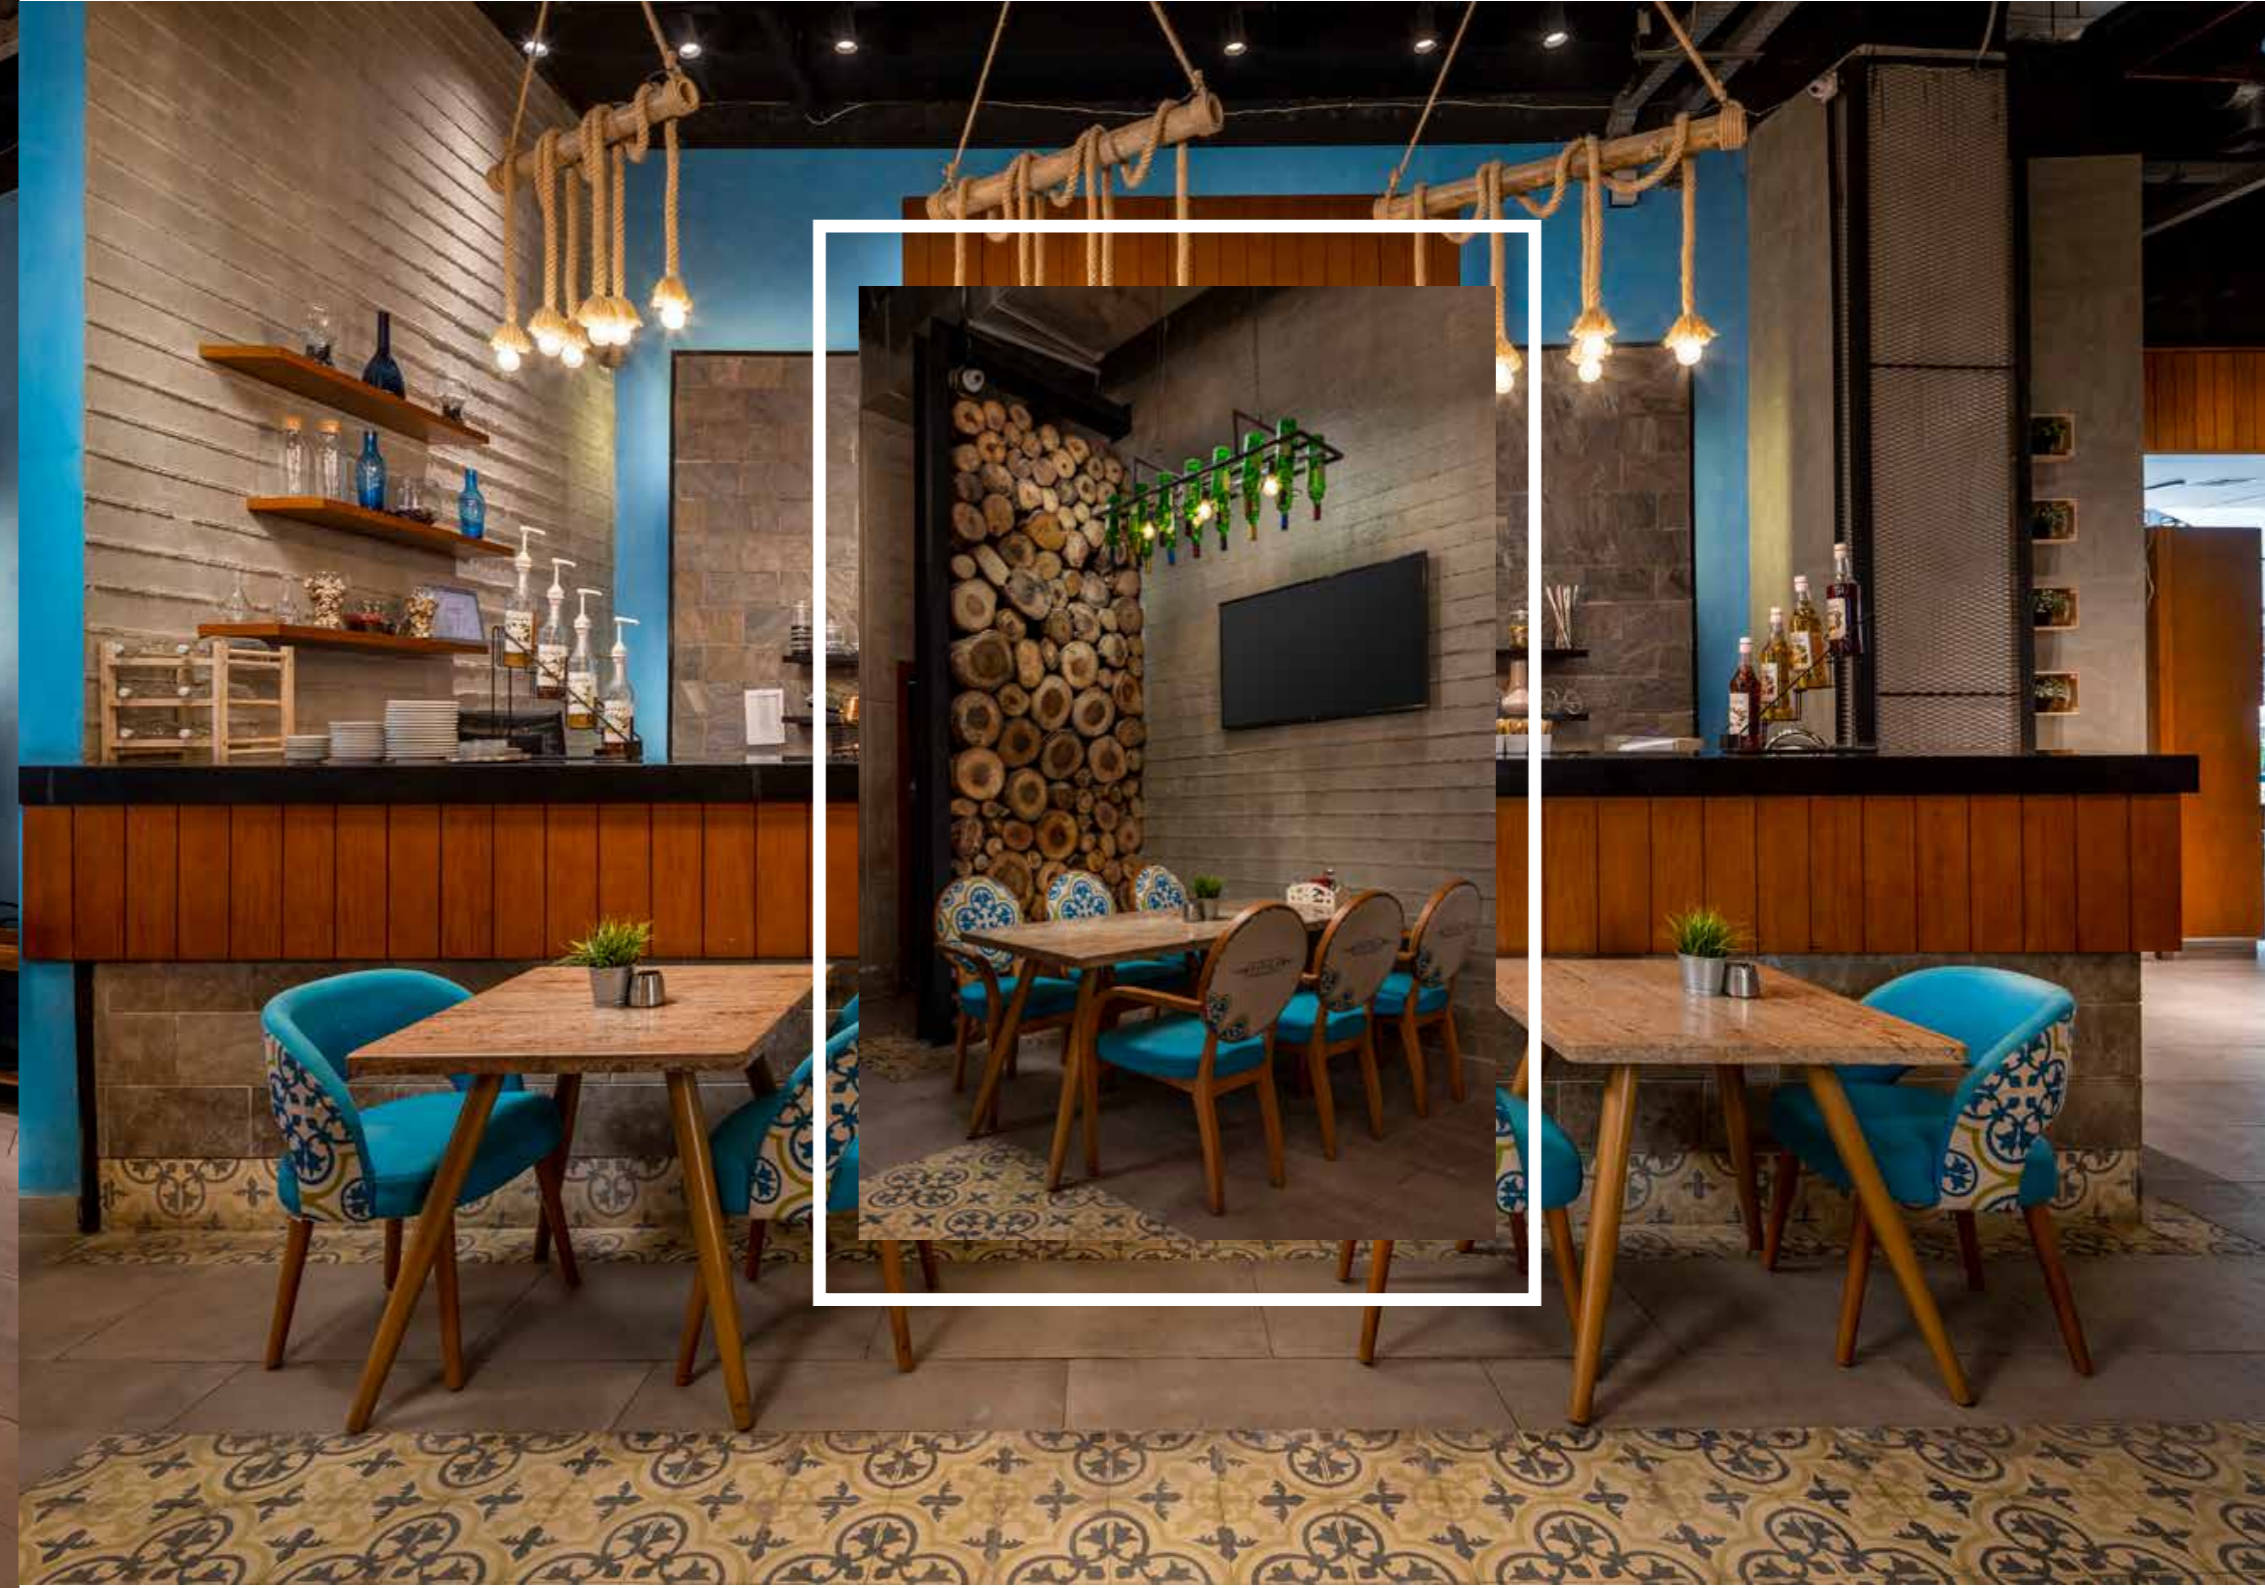

BOSCH
Cooking school

03.3

HOSPITALITY

Kempinski

HOTELIERS SINCE 1897

A conference room with a dark wood-paneled wall. In the center, a large black screen displays the Kempinski logo in white cursive script, with the text "HOTELIERS SINCE 1897" below it. The room is furnished with several round tables covered in gold cloths, each surrounded by white upholstered chairs. Each table is set with a white placemat, a glass, and a water bottle. A white flipchart stands to the right of the screen. The room is lit by recessed ceiling lights.