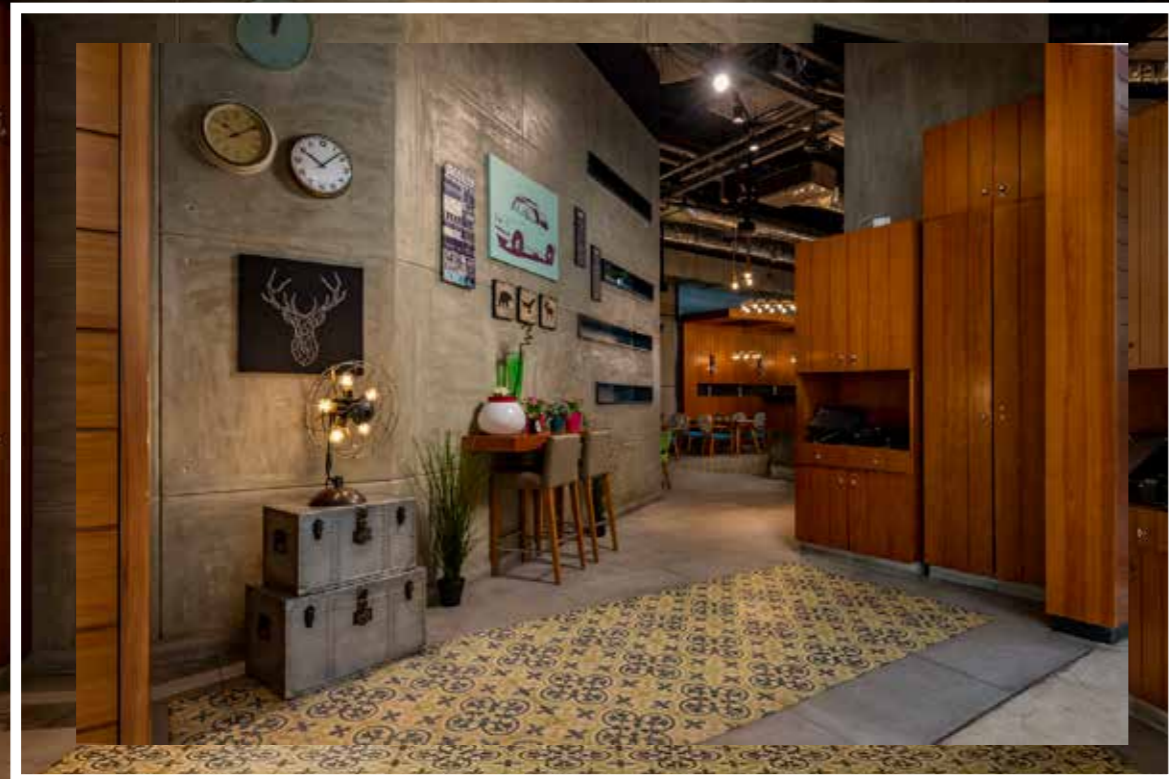

BOSCH
Cooking school

03.3

HOSPITALITY

Kempinski

HOTELIERS SINCE 1897

A conference room with a dark wood-paneled wall. In the center, a large black screen displays the Kempinski logo in white cursive script, with the text "HOTELIERS SINCE 1897" below it. The room is furnished with several round tables covered in gold cloths, each surrounded by white upholstered chairs. Each table is set with a white placemat, a glass, and a water bottle. A white flipchart stands to the right of the screen. The room is lit by recessed ceiling lights.