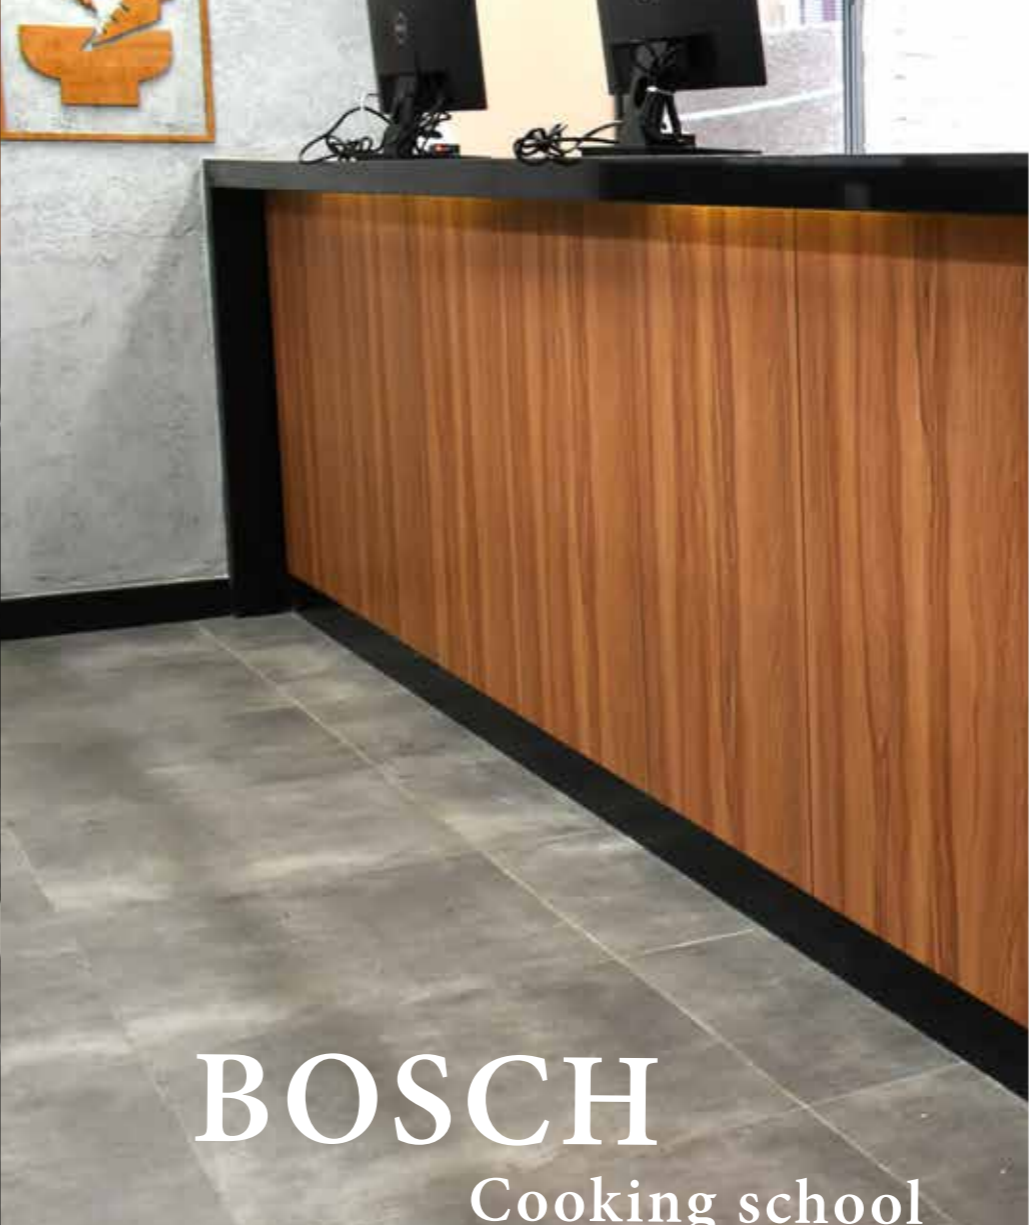

BOSCH
Cooking school

03.3

HOSPITALITY

Kempinski

HOTELIERS SINCE 1897

A conference room with a dark wood-paneled wall. In the center, a large black screen displays the Kempinski logo in white cursive script, with the text "HOTELIERS SINCE 1897" below it. The room is furnished with several round tables covered in gold cloths, each surrounded by white upholstered chairs. Each table is set with a white placemat, a glass, and a water bottle. A white flipchart stands to the right of the screen. The room is lit by recessed ceiling lights.