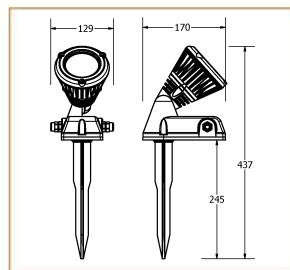

SPARK

Driver	Origin	LED	Origin	Lifetime
QLT	ITALY	EDISON	TIWANA	50000

Product Description

Spark is a stylish way to accentuate any area of the garden. The head can be angle tilted to suit the required position, it is also easy to install.

Basic Data

Material	Die Cast Aluminum
Finishing	Electrostatic Painting
Optics	
Weight	1.55 kg
IP	65
IK	08
Suspension	Ground Mounted
Additional Data	

Specifications

Art No.	WAT	CCT	CRI	LED	Angle	TL	Ø
75015-PL-	8	3000	80	1	36	544	_

Dimensions

Light Distribution

All Luminaries are electrical tested & protection tested according to the standard (IEC 598)