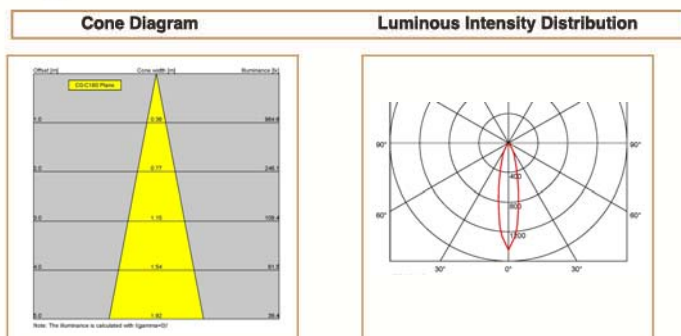

Light Distribution

All Luminaries are electrical tested & protection tested according to the standard (IEC 598)