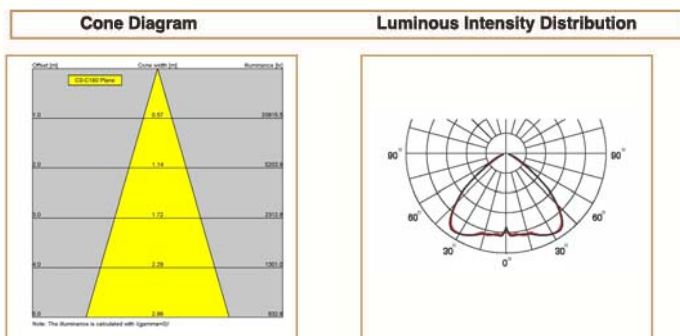

Light Distribution

All luminaires are electrical tested & protection tested according to the standard (IEC 598)