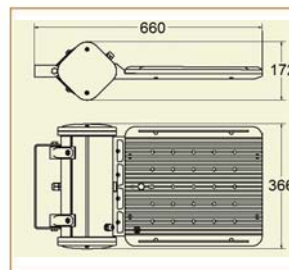

## Basic Data

Material	Die Cast Aluminum
Finishing	Electrostatic Painting
Optics	Lens
Weight	9.6 kg
IP	66
IK	08
Suspension	Surface Mounted
Additional Data	

## Specifications

Art No.	WAT	CCT	CRI	LED	Angle TL	Ø
72600-PL-	75	3000	75	24	28	6882
72602-PL-	75	5000	75	24	28	7602

## Dimensions