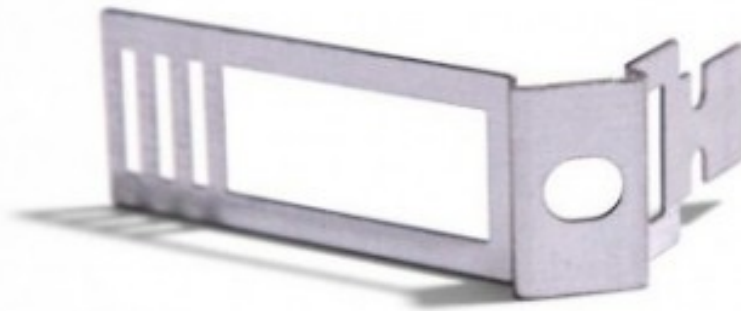

Reference: CTCLIPZI
EAN13: 8057730885645

Zinc-plated metal Adjustable Cable Clip for Creative-Tube

Product short description:

Creative-Tubes is Creative-Cables system of fabric-covered, extremely flexible and colourful conduits, perfect for creating unique visible electrical installations.

With the zinc-plated metal clip, using Creative-Tubes for your installations becomes even easier. This modern looking metal clip is suitable for the 20mm Creative Tubes and is easy to attach: the clip can be wrapped around the fabric covered conduit and hooks onto itself, allowing you to get a clean look with just one gesture, making installation easy even in the hard-to-reach places.

Discover the full range of accessories for Creative-Tubes to create a custom-made and unique conduits system.

Product description:

Clip dimensions
Width 86 mm
Depth 20 mm
Height 23 mm
Material: steel

Finish: zinc-pleated