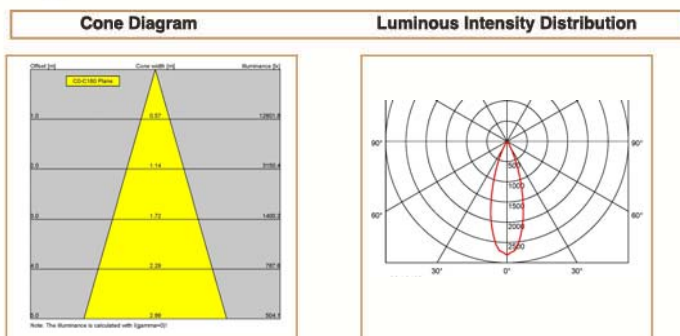

Light Distribution

All luminaires are electrical tested & protection tested according to the standard (IEC 598)