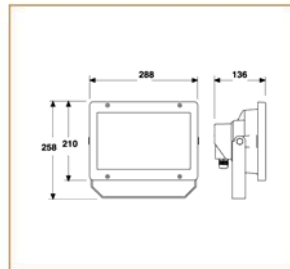

Basic Data

Material	Die Cast Aluminum
Finishing	Electrostatic Painting
Optics	Lens
Weight	4.1 kg
IP	65
IK	08
Suspension	Surface Mounted
Additional Data	

Specifications

Art No.	WATT	CCT	CRI	LED	Angle	TL	Ø
72540-PL-	50	3000	75	32	65	4230	
72541-PL-	50	5000	75	32	65	4823	

Dimensions

Light Distribution

All luminaires are electrical tested & protection tested according to the standard (IEC 598)