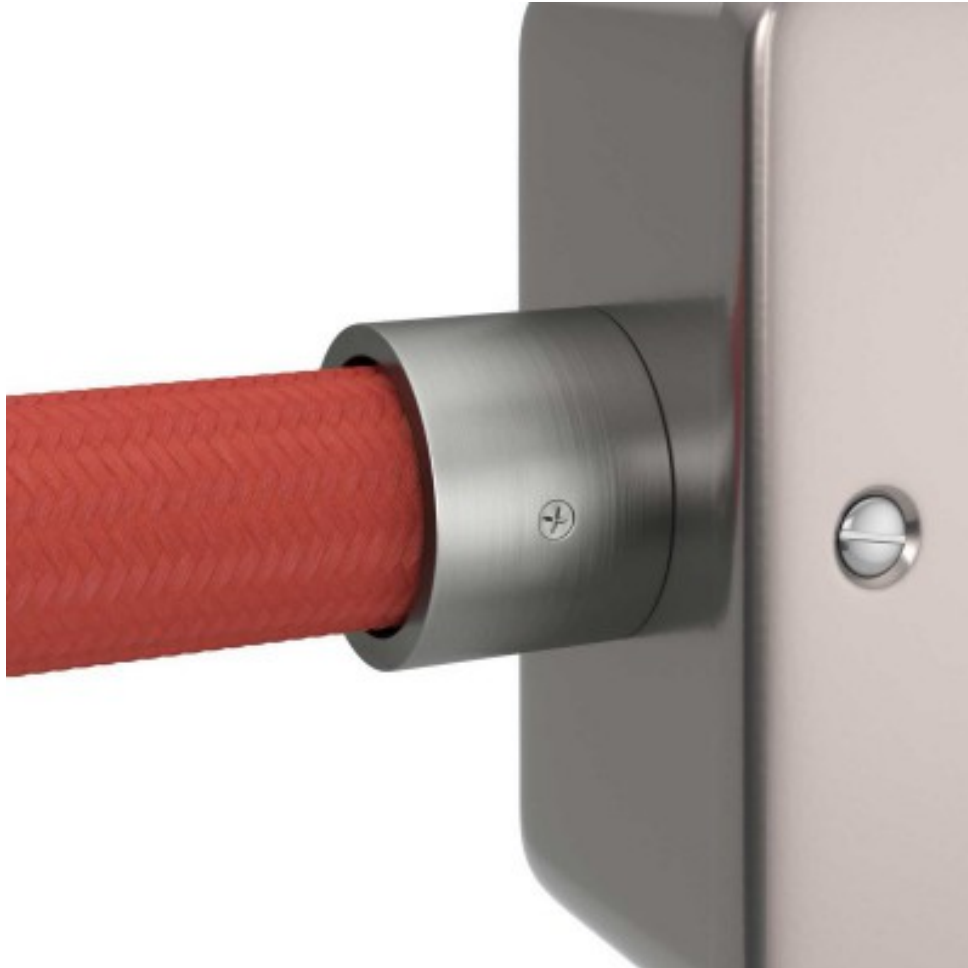

Reference: TERM3ZI
EAN13: 8057730647922

Zinc-plated metal threaded cable terminal for M20 thread Creative-Tube,
screw clamps included

Product short description:

Creative-Tubes is Creative-Cables system of fabric-covered, extremely flexible and colourful conduits, perfect for creating unique visible electrical installations.

The metal terminal is a basic accessory for connecting the 20 mm Creative-Tubes to junction boxes and metal clads, creating charming installations on your wall.

Made of metal with a zinc-plated finish, the terminal is mounted directly on the junction box and is equipped with screw clamps to secure the end of the Creative-Tubes.

Product description:

Cable Terminal for 20 mm Creative-Tube

Material: metal with zinc-plated finish
Diameter: 20 mm

Thread: M20x1,5