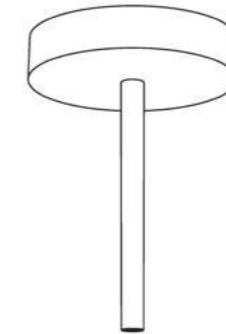

KRM57FCRATERM4
1 hole with 70mm cable clamp
120mm H 25mm

KRM57FCRATERM5
1 hole with 150mm cable clamp
120mm H 25mm

Brass

ø 120mm H 25mm

Available with 2 kinds of cable clamps

PC1SER00

SERM1GO

KRM57FCGO
1 hole ø 120mm H 25mm