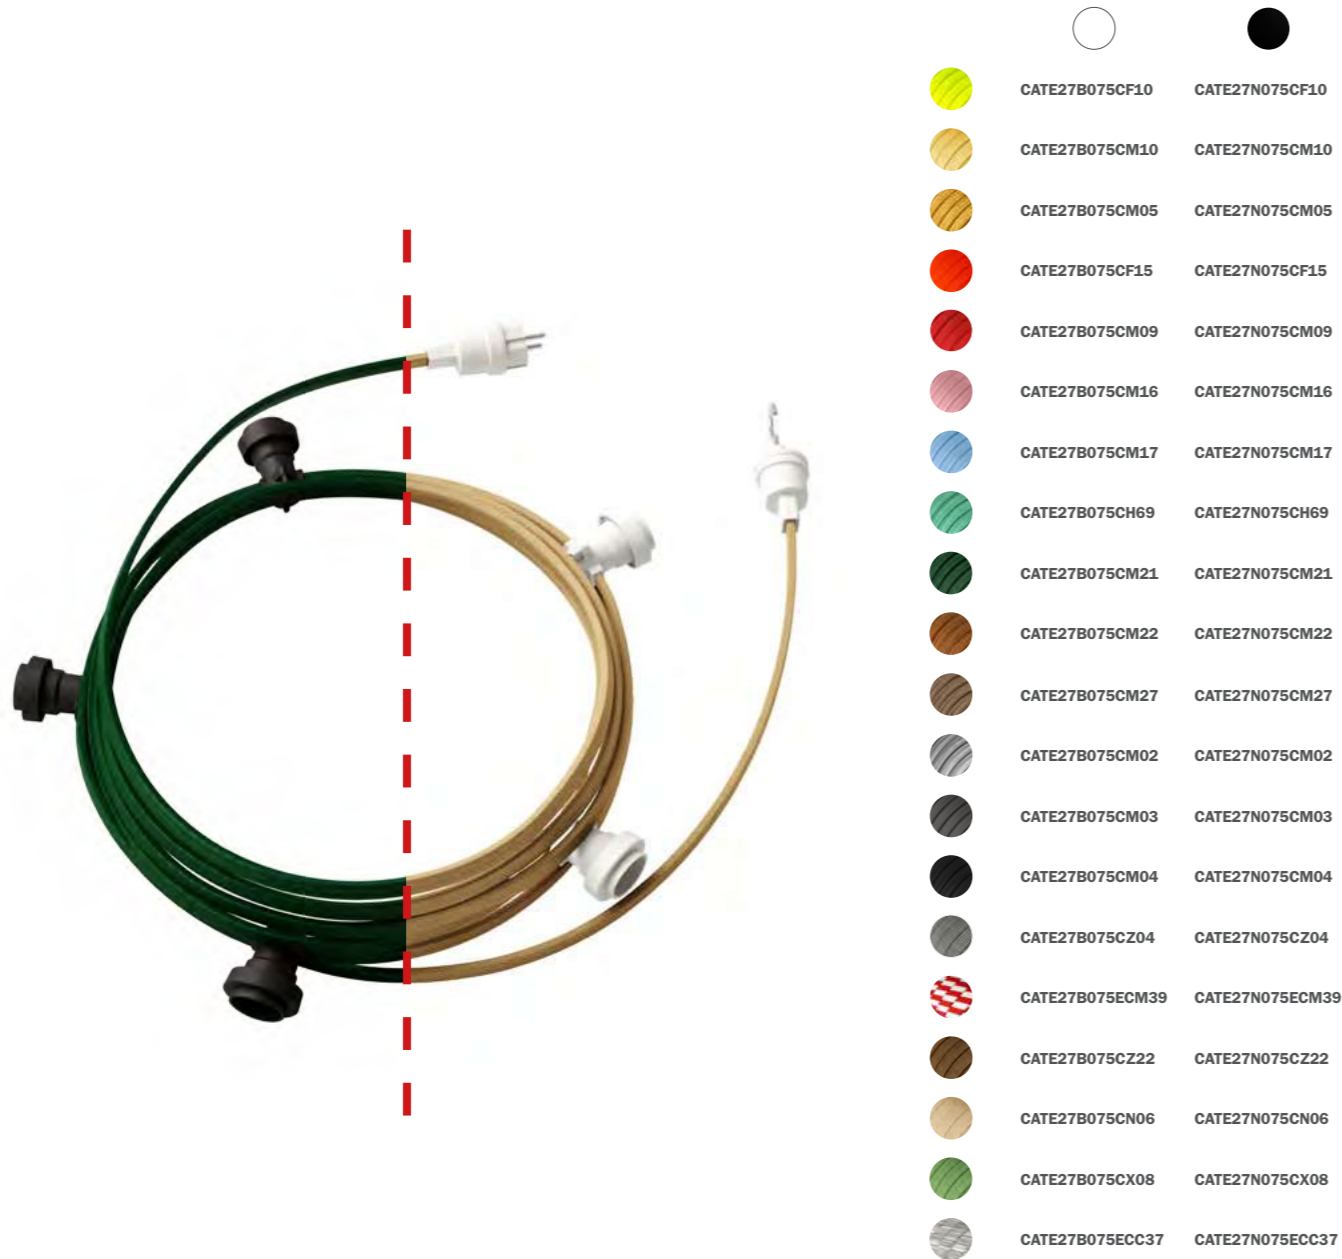

String light accessories

Schuko Plugs, hooks, junctions, lamp holders: everything you need to complete your string light and illuminate gardens, gazebos and terraces.

Plug

SPCATFRN

Hook

TERGCATN

Lampholder

PLC27TPN19

Lampholder for lampshades

PLC27PNTF

Junction box

CON01

Wal fairlead

PC10FCATM01

Lumet Complete Kits

Ready-to-use Lumet string lights are ideal for lighting outdoor spaces such as gardens, terraces, and gazebos with a solution that is simple to install and to remove. The kits offer a complete solution, available in different lengths and colors.

7,5 mt Lumet String Light Kit

This Kit is composed of 7,5m Lumet String Light of the chosen color, 5 E27 Lamp Holders, 1 Hook and 1 Schuko Plug. These string light kits can be purchased with both black or white components.

12,5 mt Lumet String Light Kit

This Kit is composed of 12,5m Lumet String Light of the chosen color, 10 E27 Lamp Holders, 1 Hook and 1 Schuko Plug. These string light kits can be purchased with both black or white components.