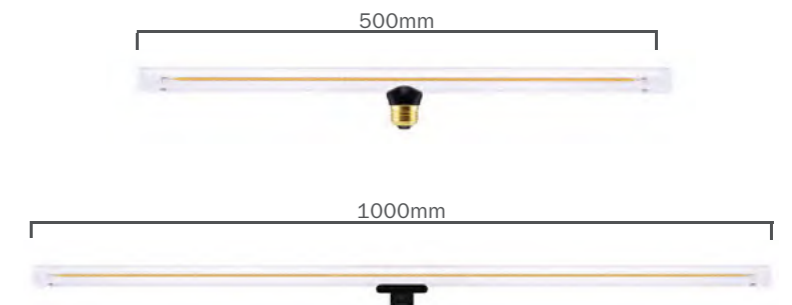

Linear - E27

	500mm	1000mm
	SEG50218 12 W - 600 Lm	SEG50219 13 W - 780 Lm