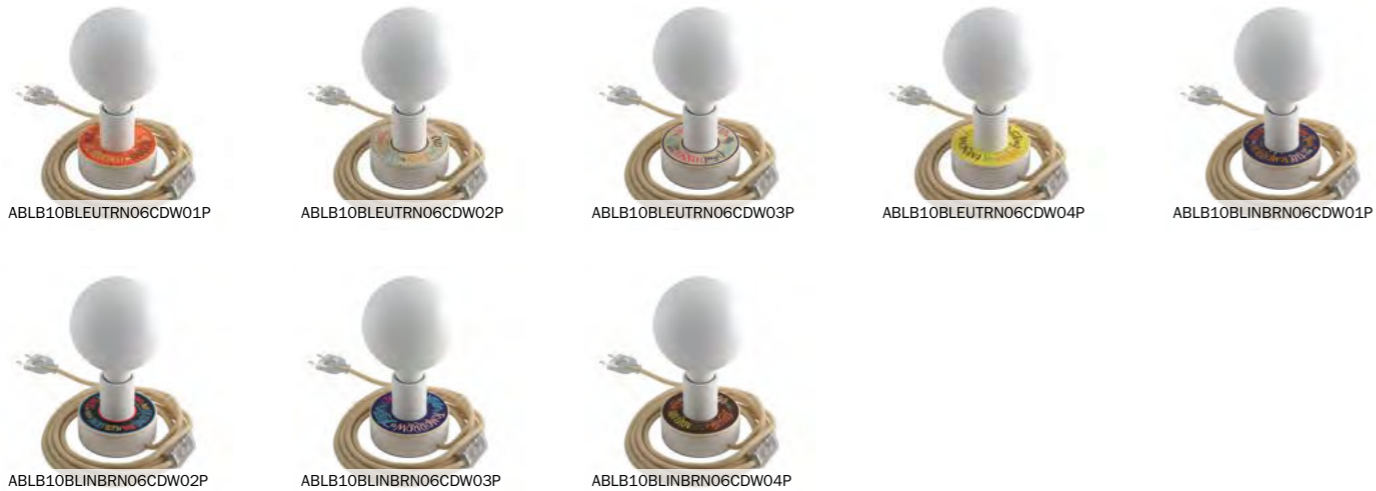

Ufo suspended, wall and table lamps

UFO and MINI-UFO, when equipped with the right accessories can be easily turned into 4 flying suspension lights. 4 flush lights or 8 table lamps: special attention has been given to the colours of cables, the lamp holders and the table base chosen to ensure the best aesthetic result.