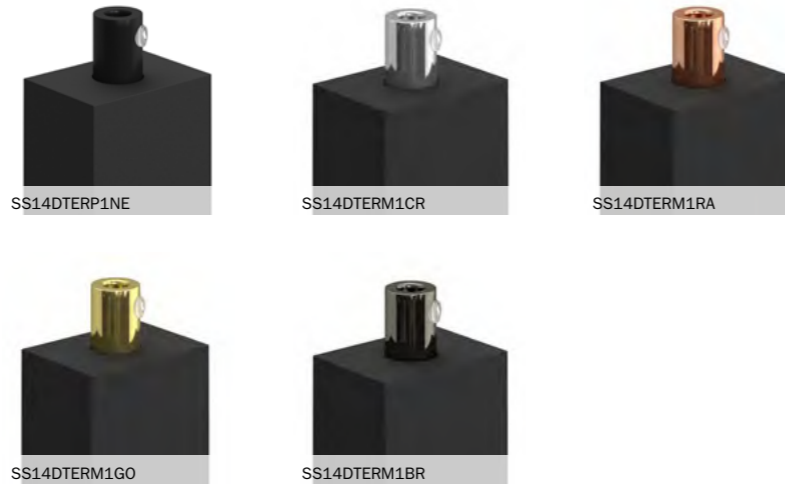

Lamp holders

Our range of S14d fitting lamp holders enable the infinite potential of linear bulbs. Thanks to Syntax, designed by RLON, tube bulbs can now be displayed in all their majesty hanging directly both from walls or ceilings. Light enthusiasts finally have the possibility to stage tube bulbs in before unseen ways: just plug them to this minimal functional socket and let them shine. This socket can be connected to any round or twisted cable from our range with a strain relief and paired with our metal extension pipes.

Bulbs

The S14d lamp holders can be matched with a wide range of linear bulbs. Transparent, gold, smoky grey and opal finishes are available in 3 different lengths: small, medium and large. All the bulbs are dimmable.

	300mm	500mm	1000mm
	SEG50182 8 W - 300 Lm	SEG50186 12 W - 440 Lm	SEG50192 13 W - 720 Lm
	SEG50183 8 W - 350 Lm	SEG50187 12 W - 500 Lm	SEG50194 13 W - 720 Lm
	SEG50184 8 W - 100 Lm	SEG50188 12 W - 240 Lm	SEG50195 13 W - 350 Lm
	SEG50181 8 W - 350 Lm	SEG50185 12 W - 560 Lm	SEG50190 13 W - 720 Lm

S14 lamps

The elegance and design of these lamps create a sophisticated atmosphere. The pendant version is ideal for minimal yet functional lighting along corridors or in large open spaces. Alternatively, wall lamps provide functional and decorative illumination, such as above a mirror or picture. S14 Lamps can be purchased with or without a bulb.