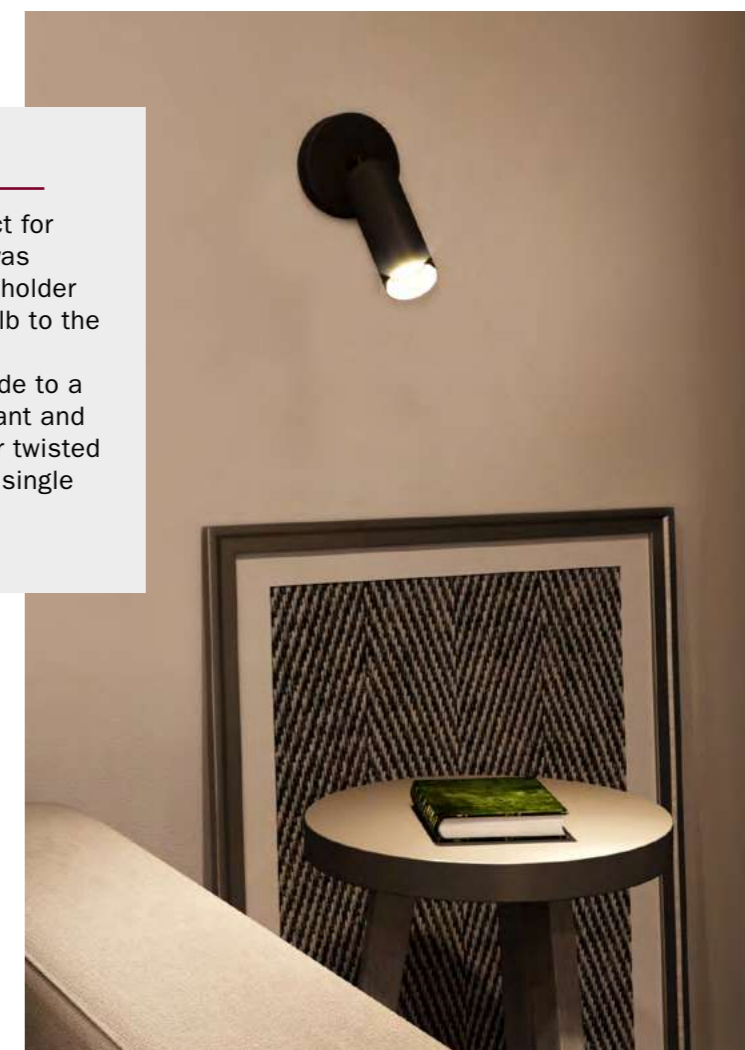

Make it double!

Do you want to connect multiple Tub E14 serially? Thanks to the Tub E14 connection accessory kit, you will be able to easily connect as many lampshades as you want, creating your very own customised lighting solution! Tub-E14 is a very versatile lighting solution, allowing you to create an enviable atmosphere to improve your interior design.

- K2SPOTME14VBOTIS
- K2SPOTME14VB0OTS
- K2SPOTME14VBORAS
- K2SPOTME14VNTIS
- K2SPOTME14VNOTS
- K2SPOTME14VNRAS