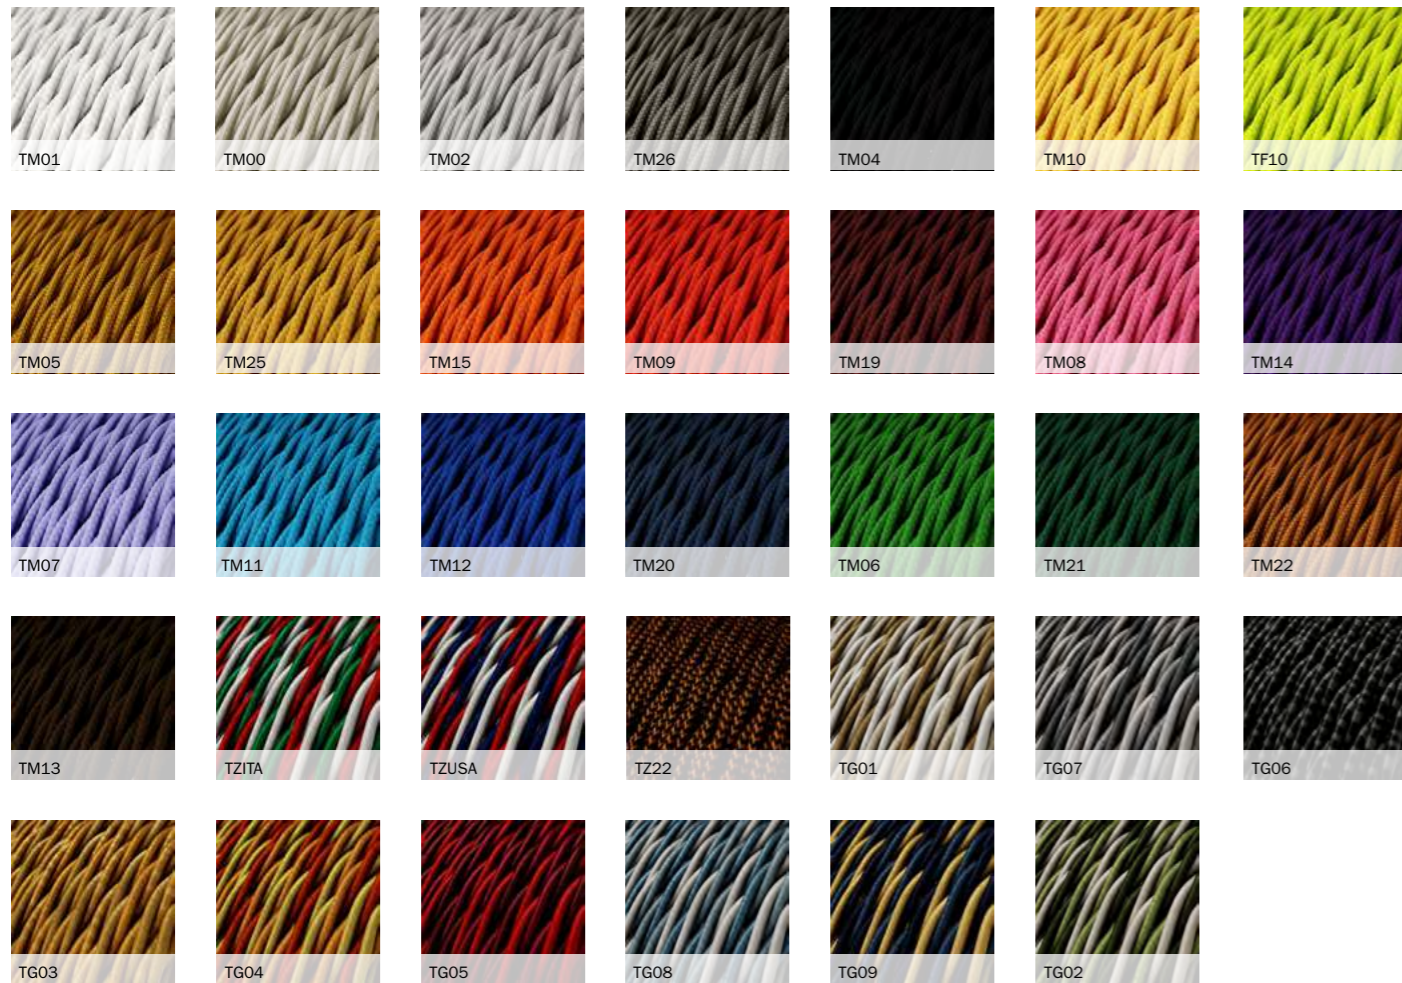

Specifications:

FRRTX 300/300V_{AC} 2x0,75mm² or 3x0,75mm²

Flex Twisted Visible Spiral Cable DOUBLE INSULATION (additional transparent sheath), braided woven cloth textile sleeve.

Standard reference: Low Voltage European Directive No. 2014/35/EU

Diameter: 6,2mm 2x0,75mm² or 6,6mm 3x0,75mm²

The cable is sold by the meter, multiple orders will be delivered in one piece up to a maximum of 50 meters in length.

MADE IN ITALY