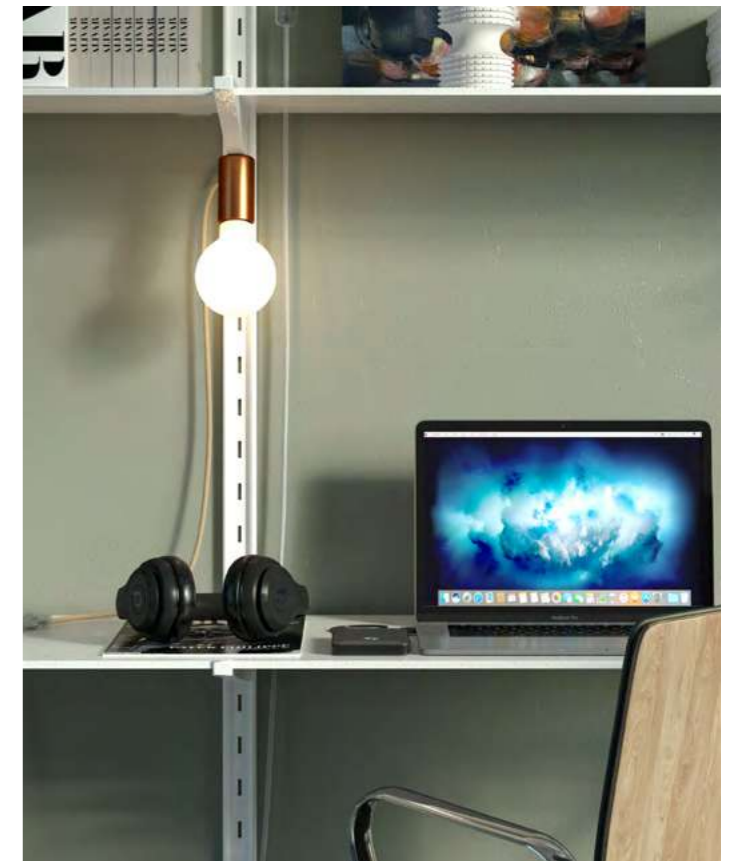

Configure and reconfigure your lamps just as you like with MAGNETICO®
 Magnetico® is the lamp system that allows you to light your indoor spaces with complete flexibility.

MAGNETICO® SYSTEM

MOBILE

The Magnetico® system is based on an E27 lamp holder that can be installed on any flat metal surface, allowing you to easily move the lamp any time you need.