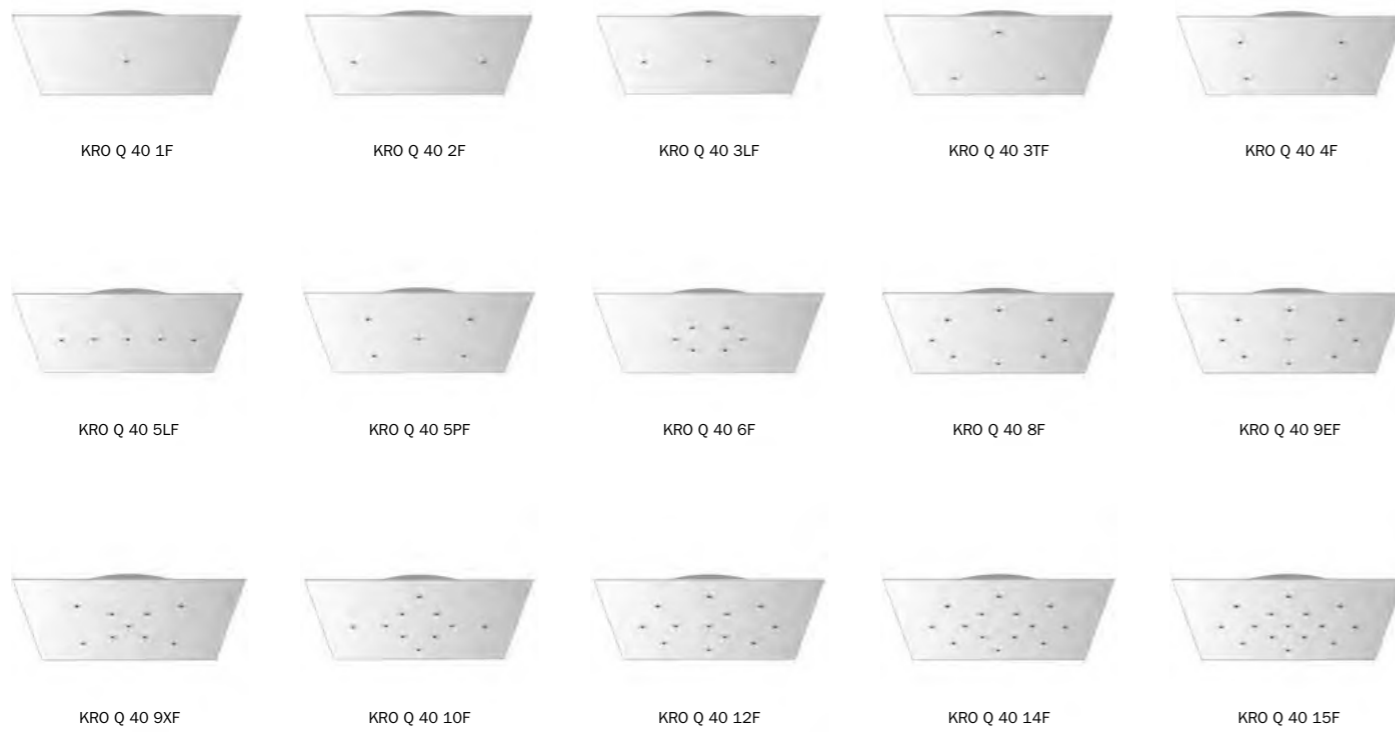

Round small 200mm

Round large 400mm

HOW TO COMPOSE THE PRODUCT CODE

KRO R 20 3LF 108
 Rose-One kit Round Ø holes decoration

KRO R 40 5F 204
 Rose-One kit Round Ø holes decoration

Square small 200mm

Square large 400mm