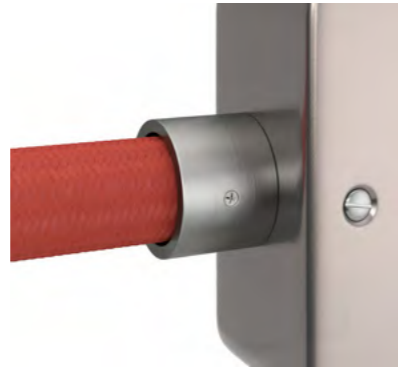

Creative-Tube accessories

Discover all the amazing possibilities offered by Creative-Tubes and take the time to discover the accessories that best serve your creativity.

TERM3ZI