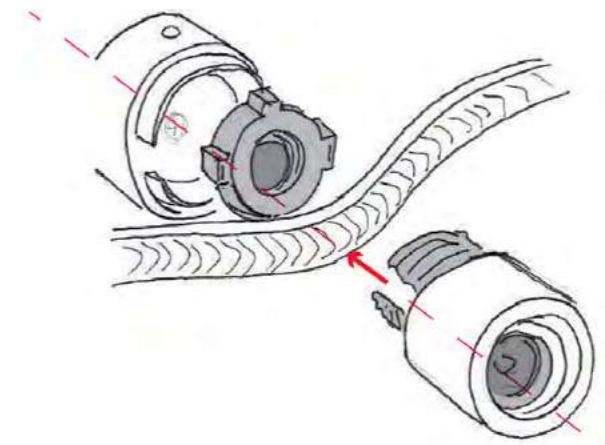

MADE IN ITALY.

IP44

FILÈ SYSTEM

EASY

Create an impressive lighting installation in just a few steps. Filè lets you forget about the difficulty and effort of wiring up a lamp holder!

CUSTOMISABLE

Create designs on the walls and ceilings using electrical cables available in more than 20 colors and Made in Italy wooden components. Create effective lighting, tailored to your lighting and design requirements.