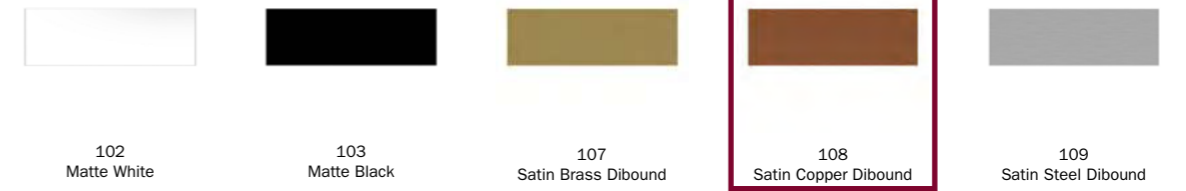

Rectangular Rose-one ceiling roses can be connected to each other in a variety of combinations to meet everyone's needs. Here are some examples: