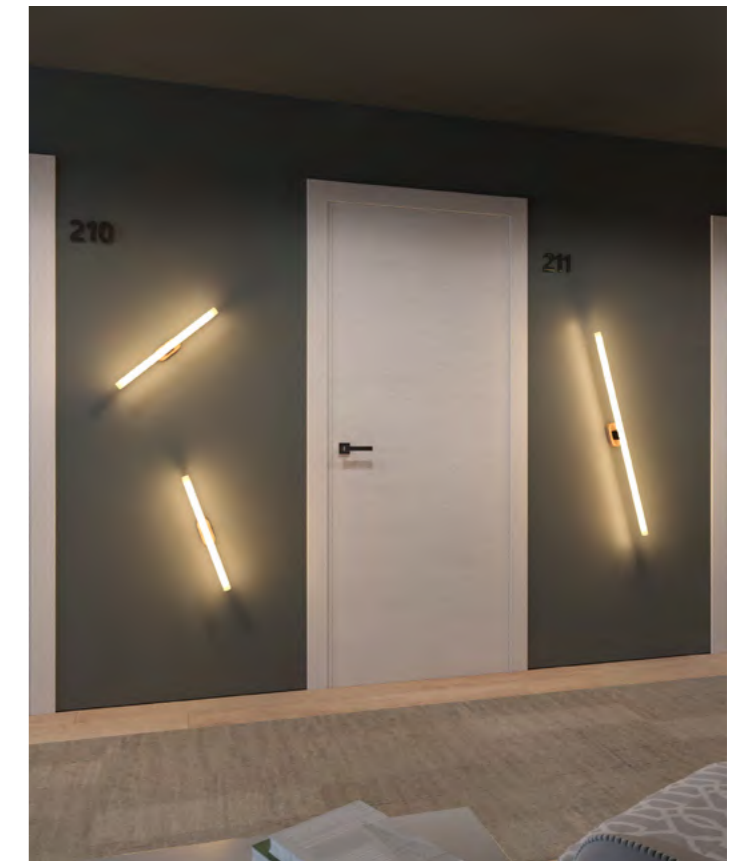

CREATIVE

S14 allows you to create all kinds and types of lamps: pendant lamps, creative wall lights or contemporary chandeliers, get creative!