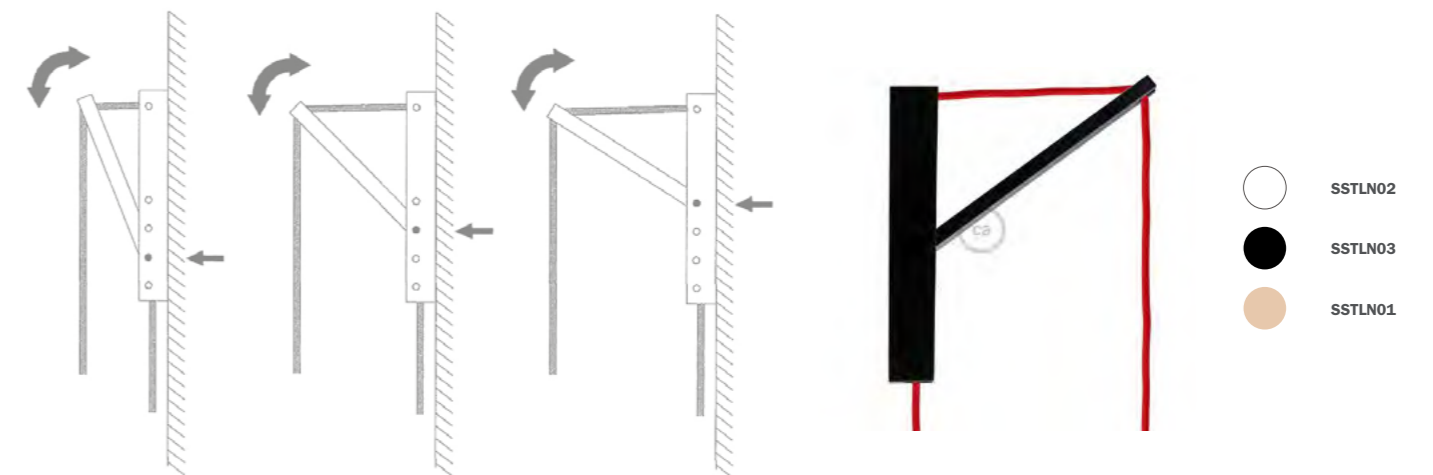

Small things can make a difference: among our accessories you will find all the special components which can make your lamp 100% unique.

Pinocchio

Pinocchio is Creative Cables adjustable wall mount for pendant lamp: it is made in Italy out of 100% beechtree wood and it can be polished or painted as desired. The cable doesn't go through any holes, it is wrapped around ridged wooden supports at each end: we strongly recommend you to use it with Snake, Snake for lampshades and SnakeBis. Pinocchio makes it possible to hang a lamp onto a wall, even with a lampshade with a 50cm maximum diameter and a 3,365 kg maximum weight.

Pinocchio can also be adjusted at three different heights.

ACCESSORIES AND FIXTURES

Archet(To)

Archet(To) is Creative-Cables patented and Made in Italy solution to create a suspended lamp that can be hung onto a wall, even with a lampshade with a 70cm maximum diameter and a 3,365 kg maximum weight: Archet(To) bends according to the weight it is bearing, it has a light structure in transparent polycarbonate and can be used with Snake, Snake for lampshades and SnakeBis.