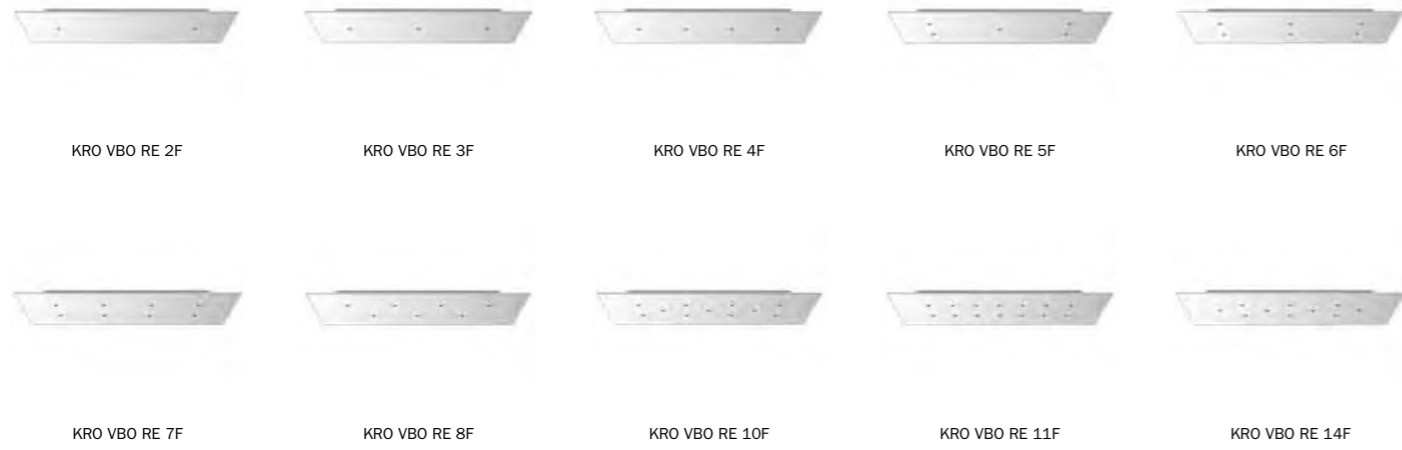

Rectangular XXL 675 x 225mm