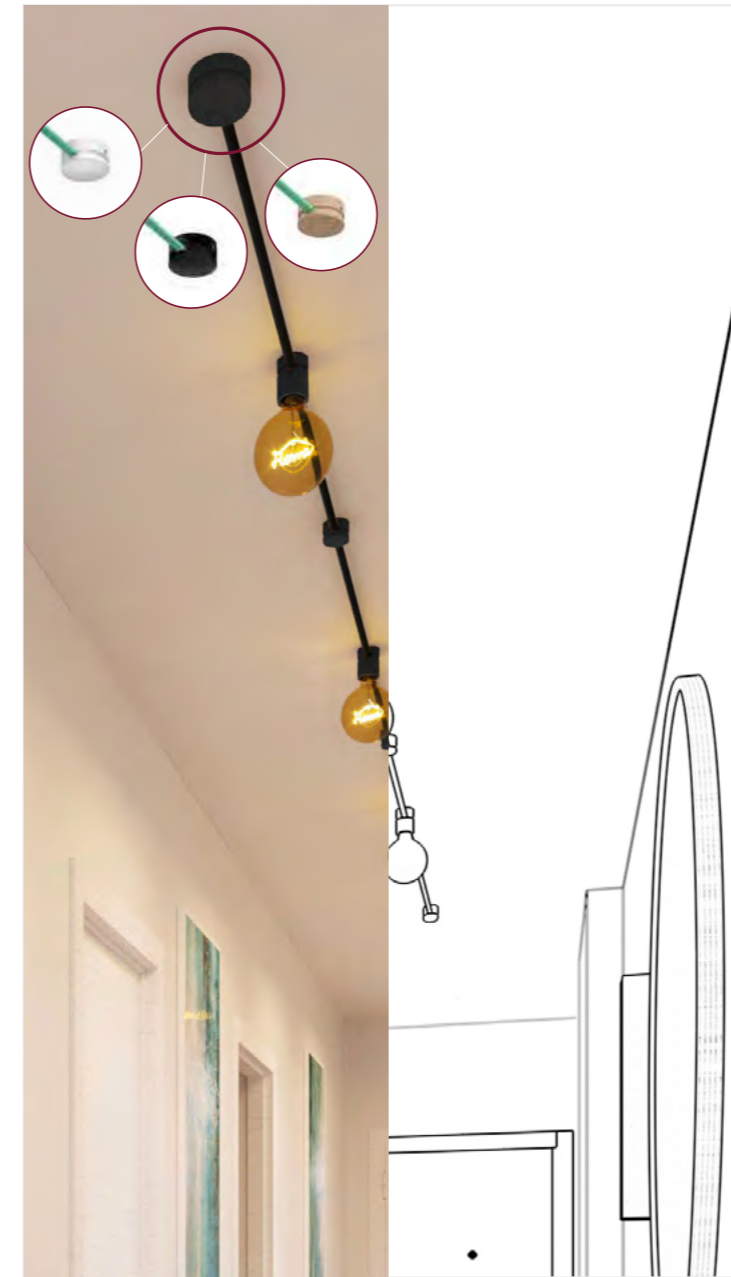

○	●	●
	CAT02-LIN-CF10	CAT03-LIN-CF10	CAT-LIN-CF10
	CAT02-LIN-CM10	CAT03-LIN-CM10	CAT-LIN-CM10
	CAT02-LIN-CM05	CAT03-LIN-CM05	CAT-LIN-CM05
	CAT02-LIN-CF15	CAT03-LIN-CF15	CAT-LIN-CF15
	CAT02-LIN-CM09	CAT03-LIN-CM09	CAT-LIN-CM09
	CAT02-LIN-CM16	CAT03-LIN-CM16	CAT-LIN-CM16
	CAT02-LIN-CM17	CAT03-LIN-CM17	CAT-LIN-CM17
	CAT02-LIN-CH69	CAT03-LIN-CH69	CAT-LIN-CH69
	CAT02-LIN-CM21	CAT03-LIN-CM21	CAT-LIN-CM21
	CAT02-LIN-CM22	CAT03-LIN-CM22	CAT-LIN-CM22
	CAT02-LIN-CM27	CAT03-LIN-CM27	CAT-LIN-CM27
	CAT02-LIN-CM02	CAT03-LIN-CM02	CAT-LIN-CM02
	CAT02-LIN-CM03	CAT03-LIN-CM03	CAT-LIN-CM03
	CAT02-LIN-CM04	CAT03-LIN-CM04	CAT-LIN-CM04
	CAT02-LIN-CZ04	CAT03-LIN-CZ04	CAT-LIN-CZ04
	CAT02-LIN-ECM39	CAT03-LIN-ECM39	CAT-LIN-ECM39
	CAT02-LIN-CZ22	CAT03-LIN-CZ22	CAT-LIN-CZ22
	CAT02-LIN-CN06	CAT03-LIN-CN06	CAT-LIN-CN06
	CAT02-LIN-CX08	CAT03-LIN-CX08	CAT-LIN-CX08
	CAT02-LIN-ECC37	CAT03-LIN-ECC37	CAT-LIN-ECC37

Cable length: 5mt

Components included: 1 canopy, 3 lamp holders E27, 2 wall fairlead, 1 terminal block.