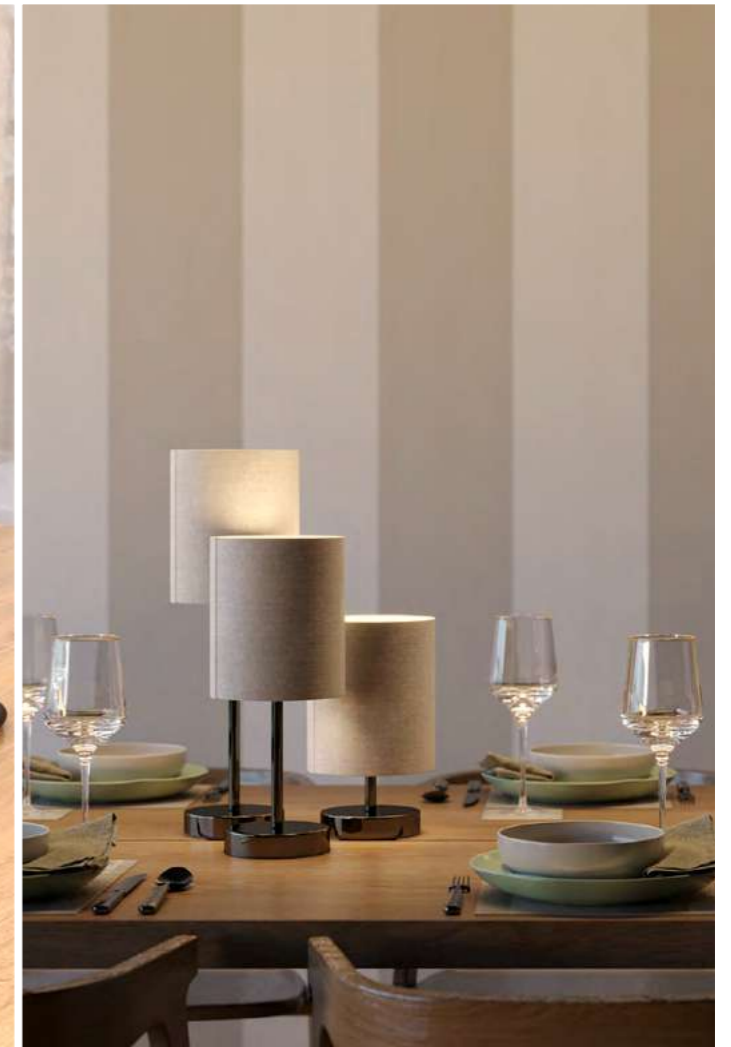

Choose the finish or the material of the components

Choose the color and the lengths of the cable

PLUG-IN LAMPS

CEILING AND WALL LAMPS

UFO UNCONVENTIONAL FLYING OBJECT

The project

We selected 7 famous & promising emerging artists, we chose two of their most representative artworks and we lit them up: this is how the UFO collection - Unconventional Flying Objects was born. 7 double-faced wooden disks, processed and printed in Italy, ready to become a wall or a suspension lamp. Well, actually two: both sides of the disk are illustrated with different designs! Men and women, cactus and pineapples, mandala and azulejos, ice cream and cupcakes, and not to forget fish, dogs and flamingoes: A surprising variety of subjects and colours that create playful, romantic or surreal atmospheres.