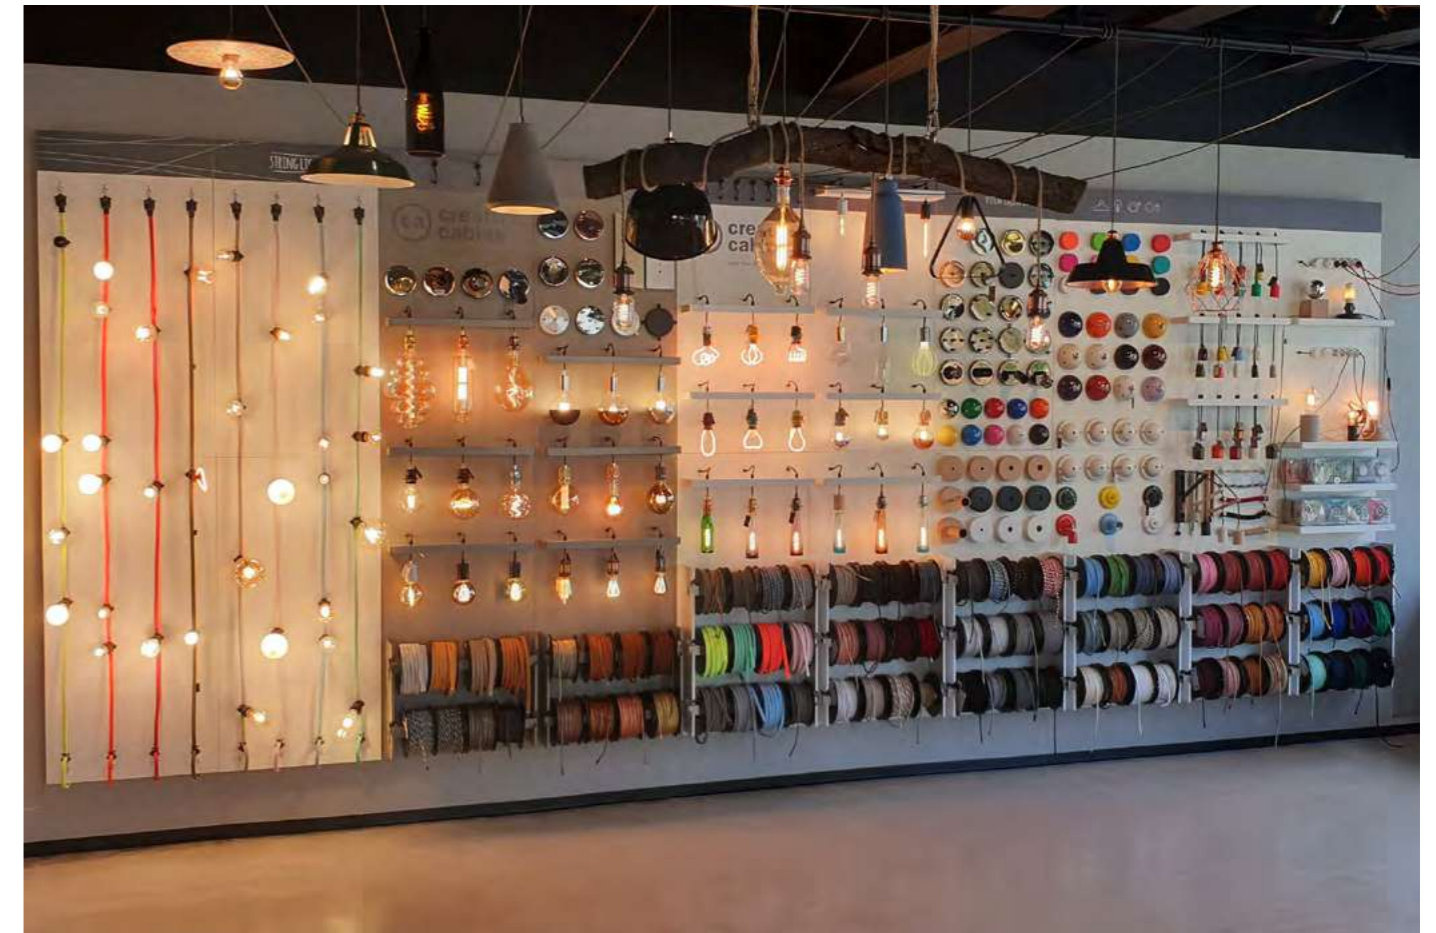

CORNER URBAN

ADVANTAGES OF CREATIVE CABLES SHOP CORNERS

DISPLAY AND SALES MADE EASY

A 120cm ready to use wall unit that brings together a selection of Creative-Cables best selling components and lamps.

The Creative Cables Toolbox and the mix-and-match spirit at a glance.

VISIBILITY AND SERVICE

All retailers with a Creative Cables Shop Corners are identified with a premium "corner" identifier on the Creative Cables retail map and furthermore are given priority in order preparation

BUSINESS MODEL

Shop Corners are provided on "loan-to-use" basis against a minimum order amount and furthermore shop corner customers gain a fixed discount on all future orders. Contact our B2B salesteam for more information.