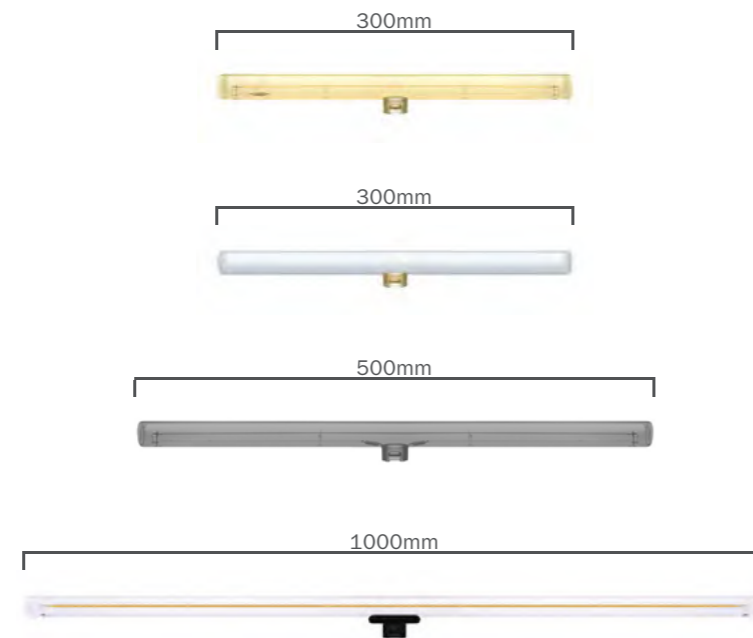

Bulbs

The S14d lamp holders can be matched with a wide range of linear bulbs. Transparent, gold, smoky grey and opal finishes are available in 3 different lengths: small, medium and large. All the bulbs are dimmable.