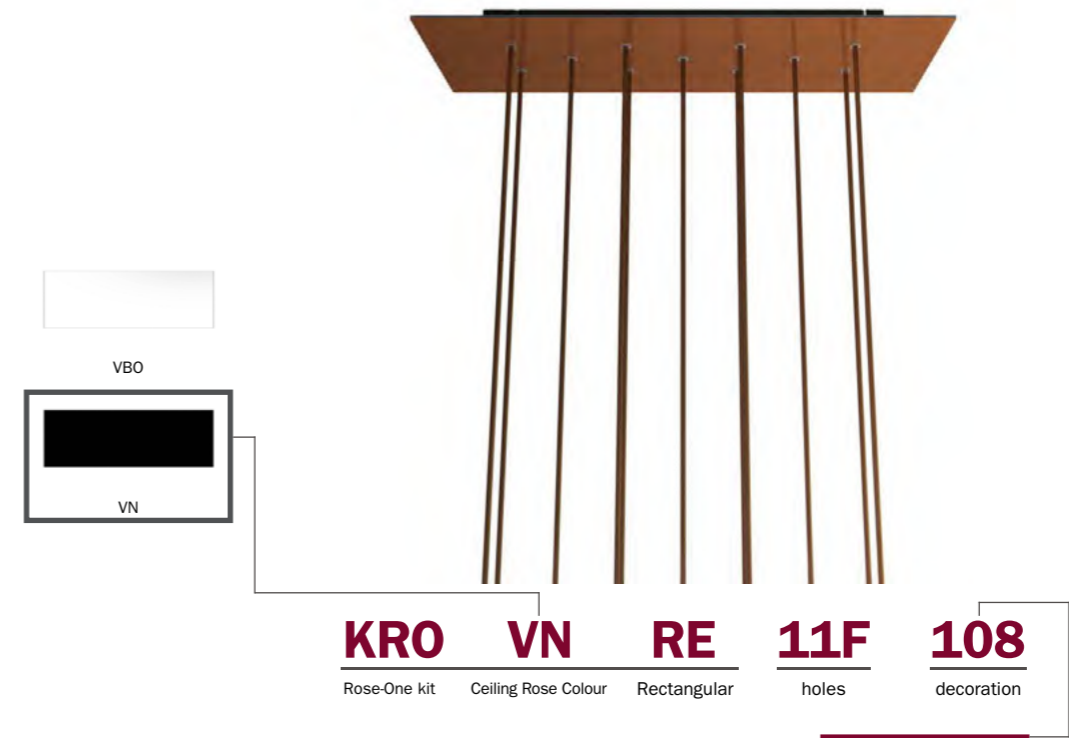

HOW TO COMPOSE THE PRODUCT CODE