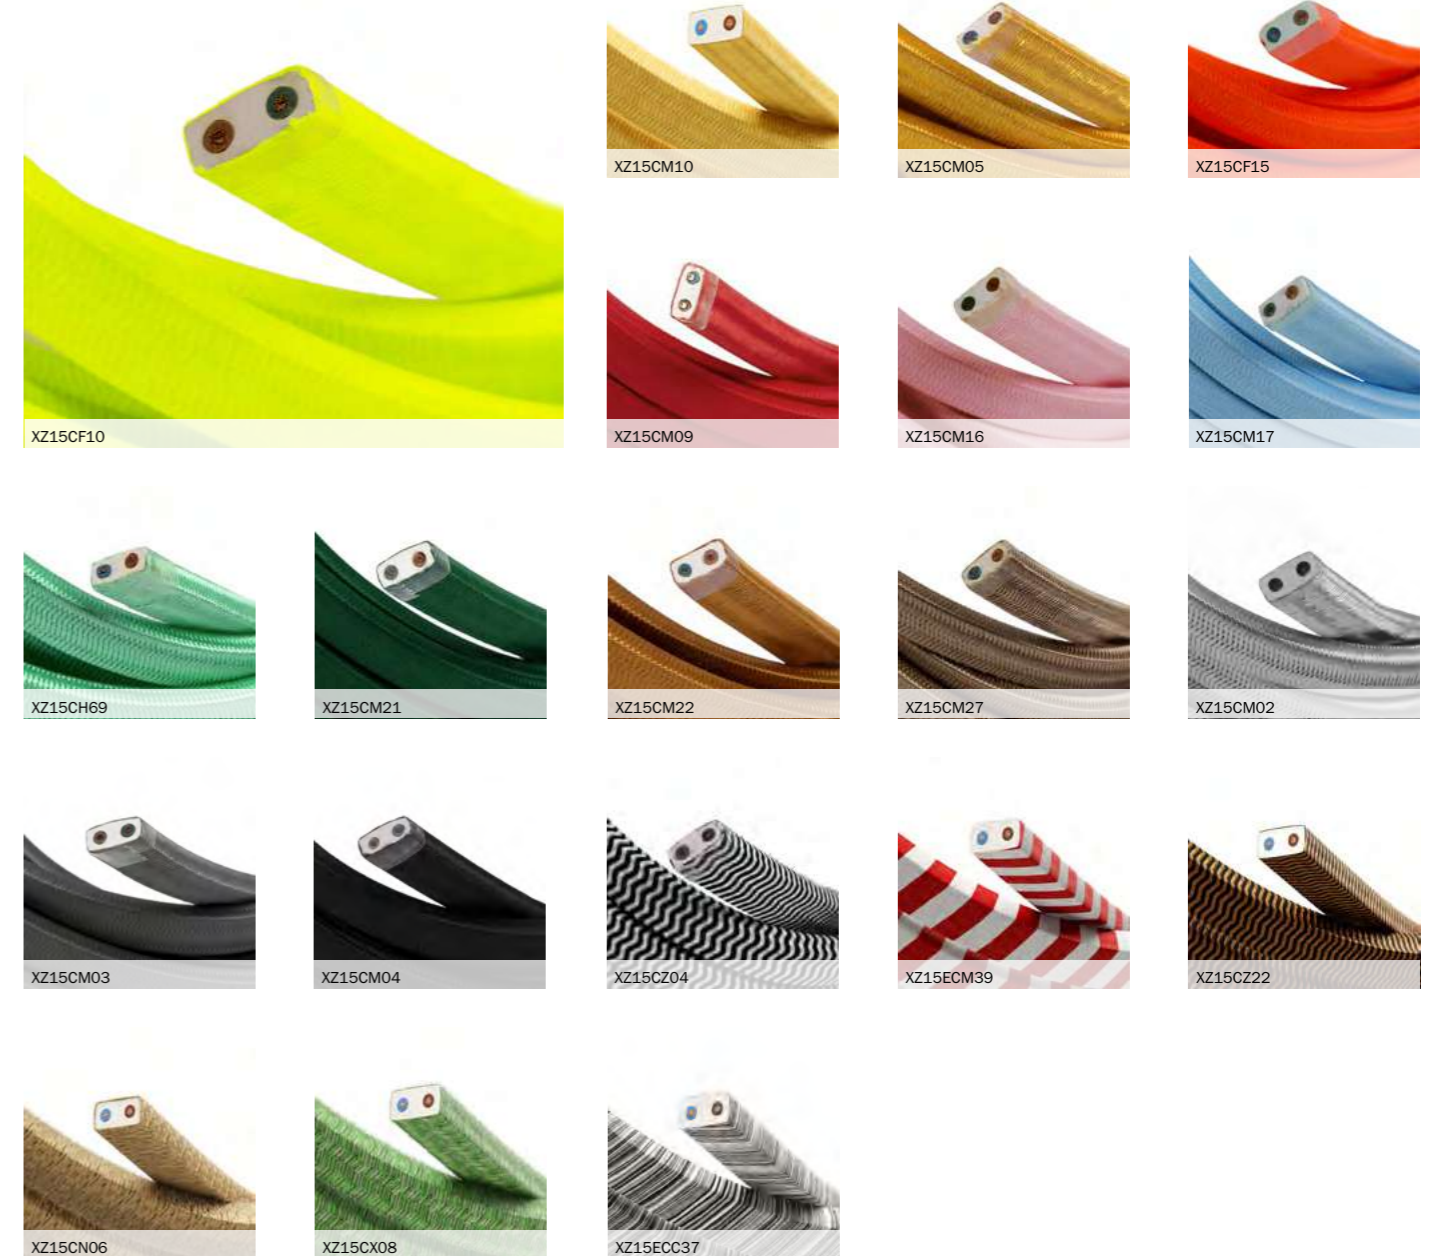

Components

All components are wooden and 100% Italian made, you can paint, varnish or leave the wood natural to suit your needs and creative projects.

Canopy

- ☐ RLCAT02
- ☐ RLCAT03
- ☐ RLCAT01

H 70mm, Ø 80mm

Lampholder

- ☐ BLCAT02
- ☐ BLCAT03
- ☐ BLCAT01

E27, H 70mm, Ø 50mm

Oval canopy

- ☐ RLCAT12
- ☐ RLCAT13
- ☐ RLCAT11

H 40mm, L 110mm, P 80mm

Wall fairlead

- ☐ PASLCAT02
- ☐ PASLCAT03
- ☐ PASLCAT01

H 40mm, Ø 50mm

Oval canopy with central hole

- ☐ RLCAT32
- ☐ RLCAT33
- ☐ RLCAT31

H 40mm, L 110mm, P 80mm

Terminal block

- ☐ TLCAT02
- ☐ TLCAT03
- ☐ TLCAT01

H 40mm, Ø 50mm

Fermaluce

- ☐ RLCAT32SPOT
- ☐ RLCAT33SPOT

Lampholder for lampshades

- ☐ RLCAT33SPOT

E27

Flat cables

Specifications:

H05RNH2-F 300/500VAC Rectangular flat shaped 2x1,5mm² cable
Standard reference: EN 50525-2-82 and IEC 60245.

The cable is sold by the meter, multiple orders will be delivered in one piece up to a maximum of 25 meters in length.