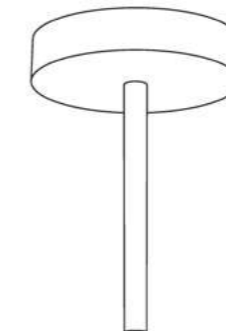

KRM12FC2LBRTERM
1 hole + 2-side holes ø 120mm
H 25mm

KRM12SF4LBR
4-side holes ø 120mm
H 25mm

KRM57FCBRTERM4
1 hole with 70mm cable clamp
120mm H 25mm

KRM57FCBRTERM5
1 hole with 150mm cable clamp
120mm H 25mm