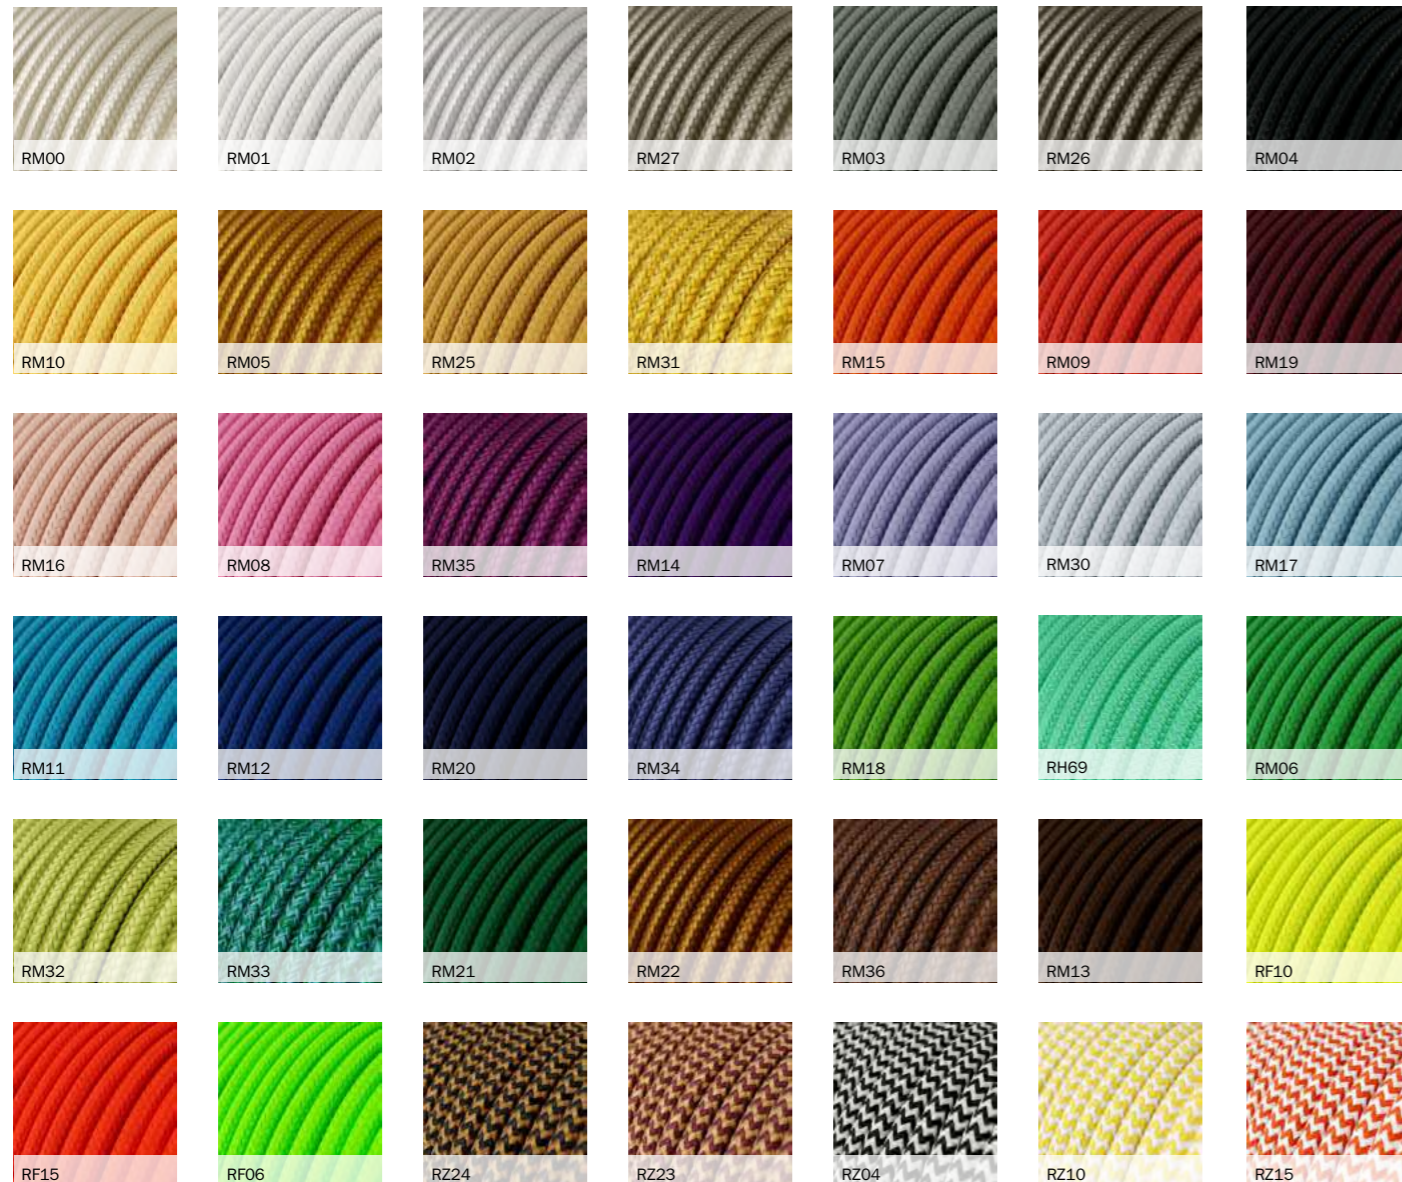

LIGHTING CABLES

More than 150 colours, patterns, textures and surface effects for different uses, tastes or designs. Choose among the offered styles (round, twisted, nautical, large section or flat) to select what best suits your lighting project: they are incredibly flexible, because we use high quality PVC to avoid bulges or wrinkles. All of our lighting cables are IMQ-HAR certified, the highest quality standard in Europe. Every single product is designed and Made in Italy.

Round silk-effect cables

Silk-effect cables have a bright solid finish, which is elegant yet informal. Shiny as silk, they can bring colour wherever needed.

Specifications:

H03VV-F 300/300Vac 2x0,75mm² or 3x0,75mm²
Flex Round IMQ-HAR Cable DOUBLE INSULATION under textile braid.
Standard reference: EN 50525-2-11, Low Voltage European Directive N° 2014/35/EU,
IMQ-HAR approval No. A0643, DoP No. 0008.
Diameter: 6,2mm 2x0,75mm² or 6,6mm 3x0,75mm²
The cable is sold by the meter, multiple orders will be delivered in one piece up to a maximum of 50 meters in length.
UL listed 3 cores AWG18 cable is also available
MADE IN ITALY

IEMMEQU <HAR>
N° A0643, DoP N° 0008

	2x0.75	3x0.75		2x0.75	3x0.75		2x0.75	3x0.75
	XZ2RM00	XZ3RM00		XZ2RM17	XZ3RM17		XZ2RZ10	XZ3RZ10
	XZ2RM01	XZ3RM01		XZ2RM11	XZ3RM11		XZ2RZ15	XZ3RZ15
	XZ2RM02	XZ3RM02		XZ2RM12	XZ3RM12		XZ2RZ09	XZ3RZ09
	XZ2RM27	XZ3RM27		XZ2RM20	XZ3RM20		XZ2RZ08	XZ3RZ08
	XZ2RM03	XZ3RM03		XZ2RM34	XZ3RM34		XZ2RZ07	XZ3RZ07
	XZ2RM26	XZ3RM26		XZ2RM18	XZ3RM18		XZ2RZ11	XZ3RZ11
	XZ2RM04	XZ3RM04		XZ2RH69	XZ3RH69		XZ2RZ12	XZ3RZ12
	XZ2RM10	XZ3RM10		XZ2RM06	XZ3RM06		XZ2RZ06	XZ3RZ06
	XZ2RM05	XZ3RM05		XZ2RM32	XZ3RM32		XZ2RP04	XZ3RP04
	XZ2RM25	XZ3RM25		XZ2RM33	XZ3RM33		XZ2RP09	XZ3RP09
	XZ2RM31	XZ3RM31		XZ2RM21	XZ3RM21		XZ2RT14	XZ3RT14
	XZ2RM15	XZ3RM15		XZ2RM22	XZ3RM22		XZ2RT41	XZ3RT41
	XZ2RM09	XZ3RM09		XZ2RM36	XZ3RM36		XZ2RT94	XZ3RT94
	XZ2RM19	XZ3RM19		XZ2RM13	XZ3RM13		XZ2RX04	XZ3RX04
	XZ2RM16	XZ3RM16		XZ2RF10	XZ3RF10		XZ2RX01	XZ3RX01
	XZ2RM08	XZ3RM08		XZ2RF15	XZ3RF15		XZ2RX00	XZ3RX00
	XZ2RM35	XZ3RM35		XZ2RF06	XZ3RF06		XZ2RX03	XZ3RX03
	XZ2RM14	XZ3RM14		XZ2RZ24	XZ3RZ24		XZ2RX05	XZ3RX05
	XZ2RM07	XZ3RM07		XZ2RZ23	XZ3RZ23			
	XZ2RM30	XZ3RM30		XZ2RZ04	XZ3RZ04