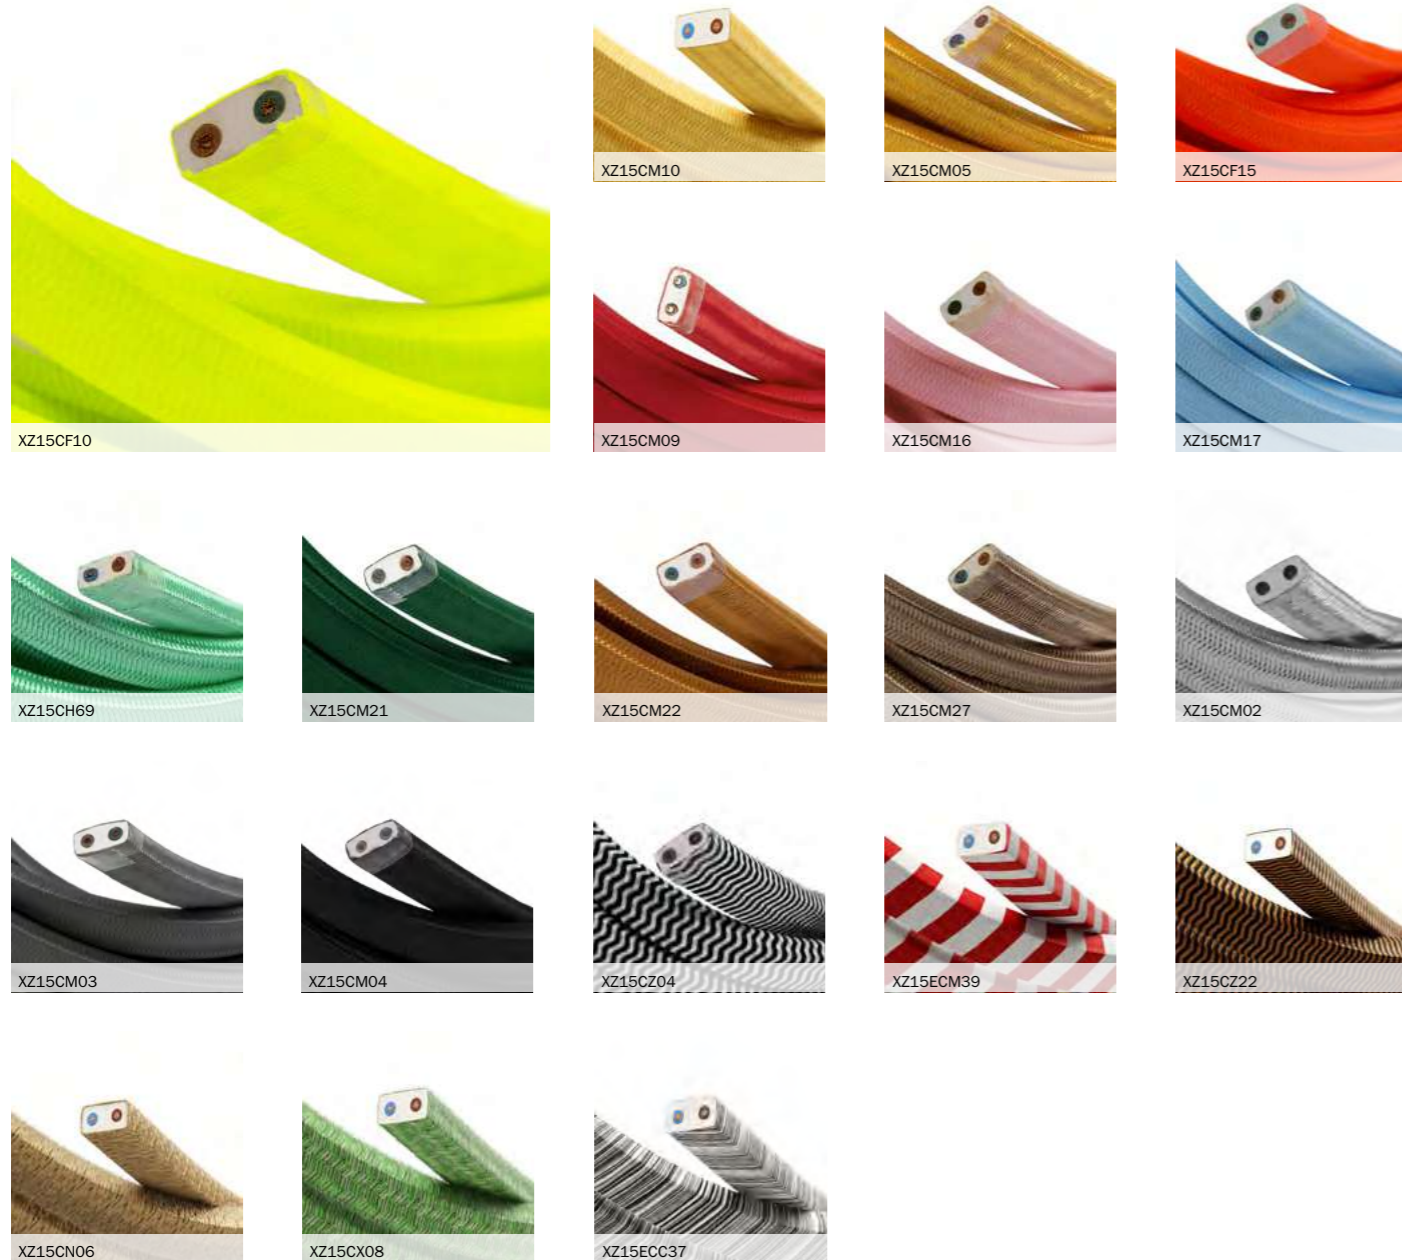

String light accessories

Schuko Plugs, hooks, junctions, lamp holders: everything you need to complete your string light and illuminate gardens, gazebos and terraces.

Plug

SPCATFRN

Hook

TERGCATN

Lampholder

PLC27TPN19