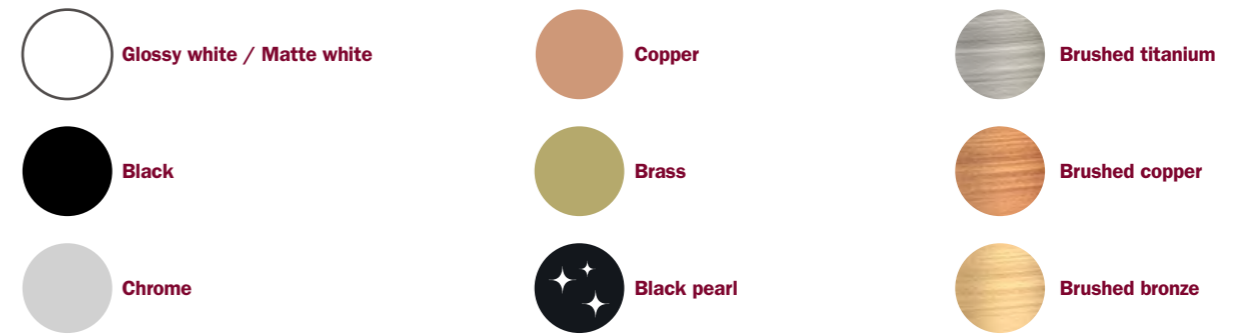

Ø 100mm, H 30mm

	KRSP2BIA
	KRSP2NER

Ø 105mm, H 30mm

	25923		KRSPAZZ
	KRSPNER		KRSPROS
	KRSPVER		KRSPGRI
	KRSPGIA		

COMPONENTS - LAMP HOLDERS

A lamp holder is an essential accessory for any design lamp. We offer a wide range of shapes, sizes and materials that will easily match any living or working environment. Lamp Holders can match or contrast the ceiling roses: it's up to you! All our lamp holders are IMQ-ENEC certified, the highest quality standard in Europe.

LEGEND AND FINISHINGS

Metal lamp holders

Our best-selling lamp holders, offered in six different finishes and different styles: metal, vintage, milled metal and double-ferrule. These last can be used with lampshades too! Each lamp holder has a matching metal ceiling rose.