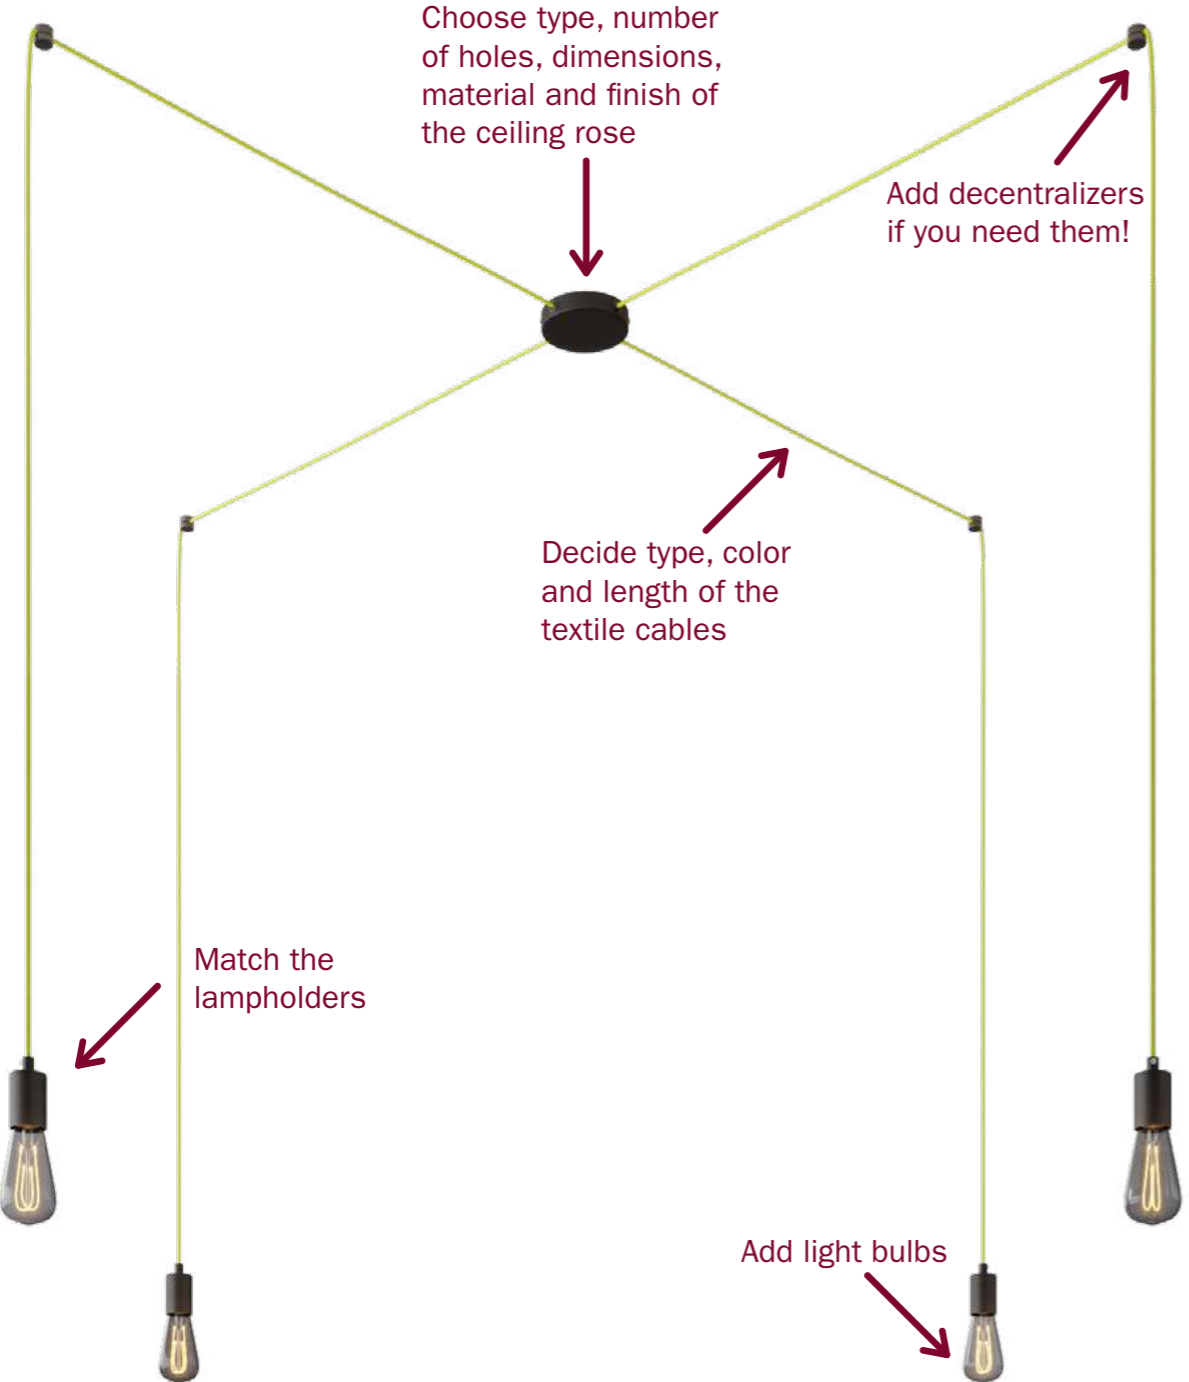

Decide type, color and length of the textile cable

Match the lampholder

Select the light bulb

Select the lampshade

MULTI-PENDANT

MULTI-PENDANT WITH LAMPSHADES

Choose type, number of holes, dimensions, material and finish of the ceiling rose