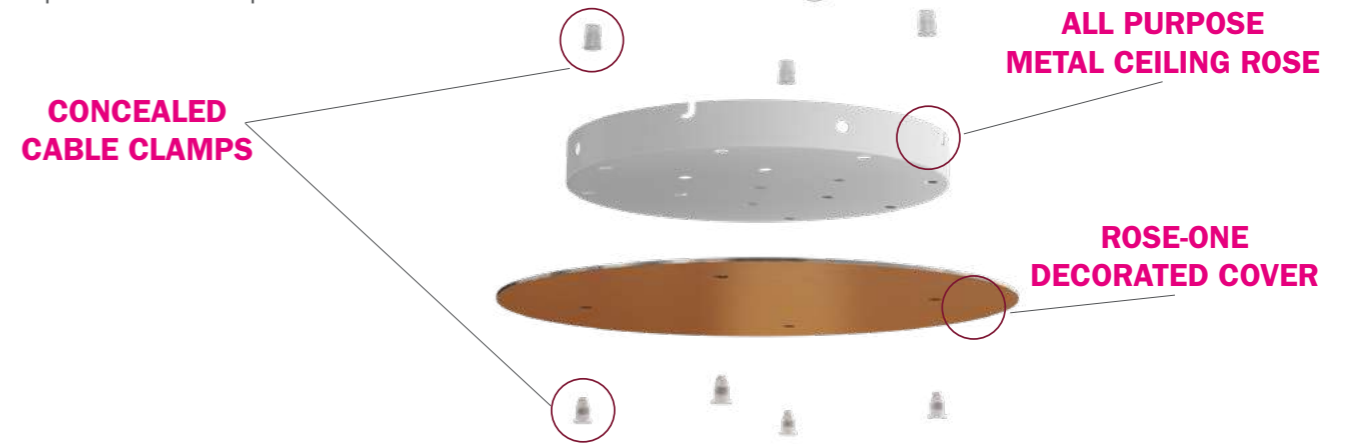

ROSE-ONE SYSTEM

PATENTED SOLUTION

Rose-One System is a revolutionary ceiling rose system allowing anyone creating and customizing single or multiple pendant lamps to personalize their space.