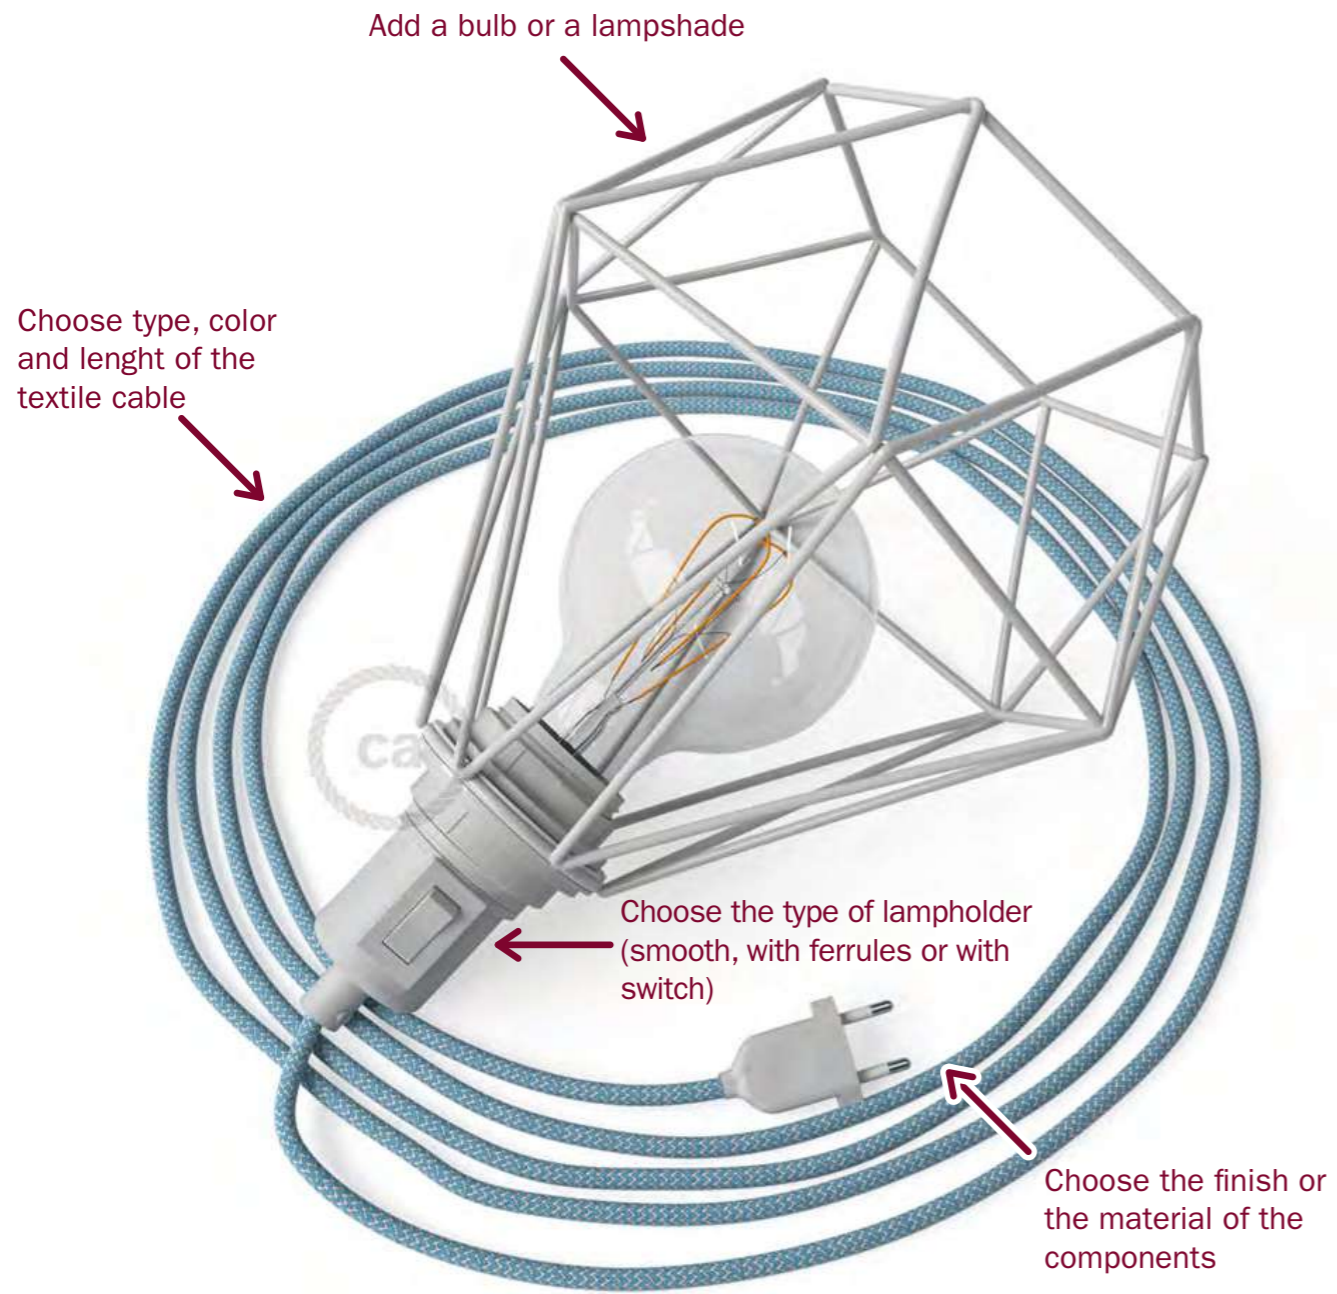

PLUG-IN LAMPS