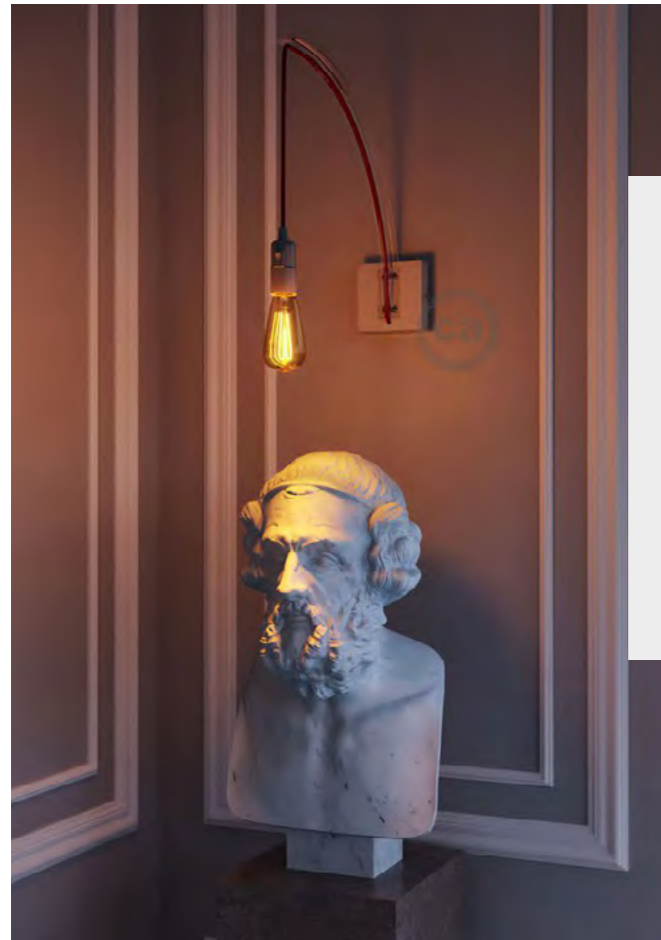

Archet(To)

Archet(To) is Creative-Cables patented and Made in Italy solution to create a suspended lamp that can be hung onto a wall, even with a lampshade with a 70cm maximum diameter and a 3,365 kg maximum weight: Archet(To) bends according to the weight it is bearing, it has a light structure in transparent polycarbonate and can be used with Snake, Snake for lampshades and SnakeBis.

To mount Archet(To) on a wall lightpoint, you may want to use the designated bases in natural and made-in-Italy wood. The bases can be polished or painted as desired.

- KRLQARC
- KRLQARC02
- KRLQARC03

Cable Clamps

Cable Clamps are not just a safety feature: they can actually be beautiful and decorative! The metal cable clamps are available in standard size (1,7cm) and XL size (7cm and 15cm).

Plastic

- SER00
- SER01
- SER02

- SERP1TR
- SERP1BI
- SERP1NE

Metal

- SERM1VB
- SERM1VN
- SERM1CR
- SERM1RA
- SERM1GO

- SERM1BR
- SERM1TIS
- SERM1RAS
- SERM1OTS

XL-7cm

- SERM4VB
- SERM4VN
- SERM4CR
- SERM4RA
- SERM4GO

- SERM4BR
- SERM4TIS
- SERM4RAS
- SERM4OTS

XL-15cm

- SERM5VB
- SERM5VN
- SERM5CR
- SERM5RA
- SERM5GO

- SERM5BR
- SERM5TIS
- SERM5RAS
- SERM5OTS