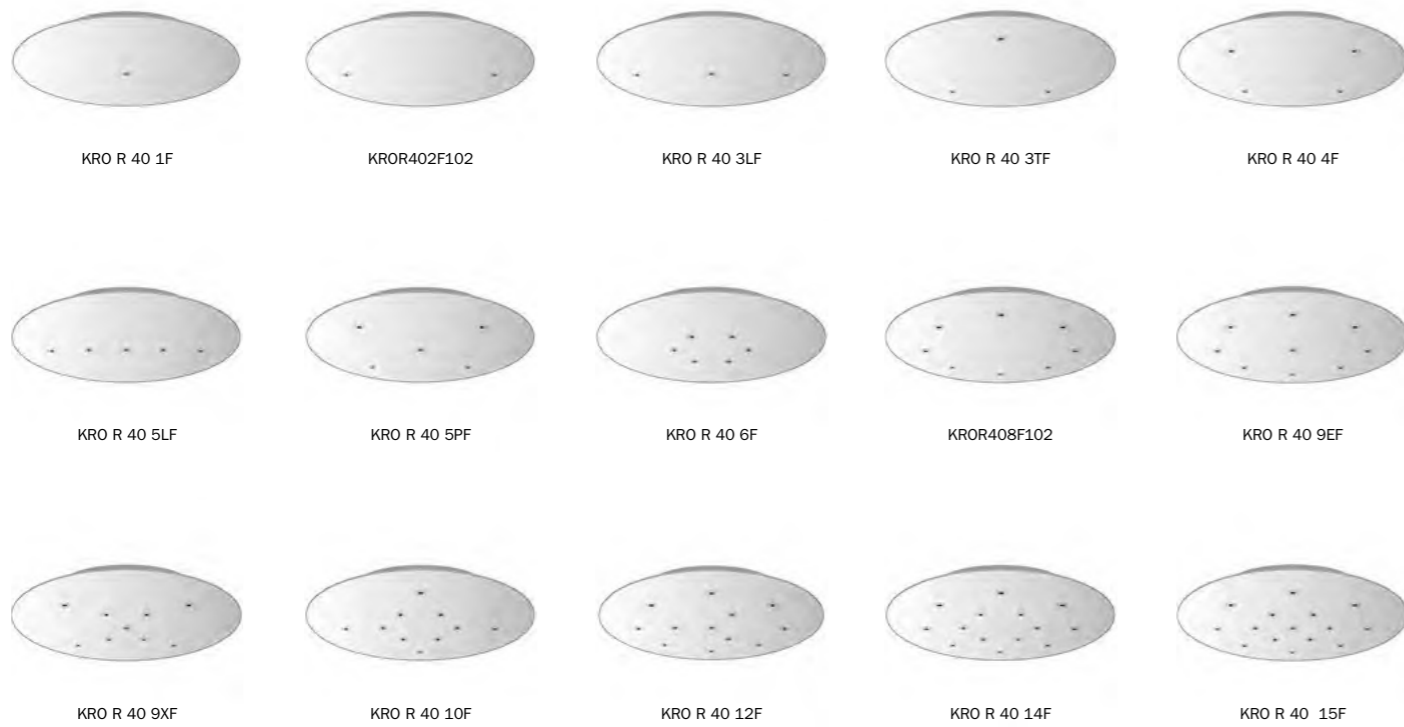

Round large 400mm