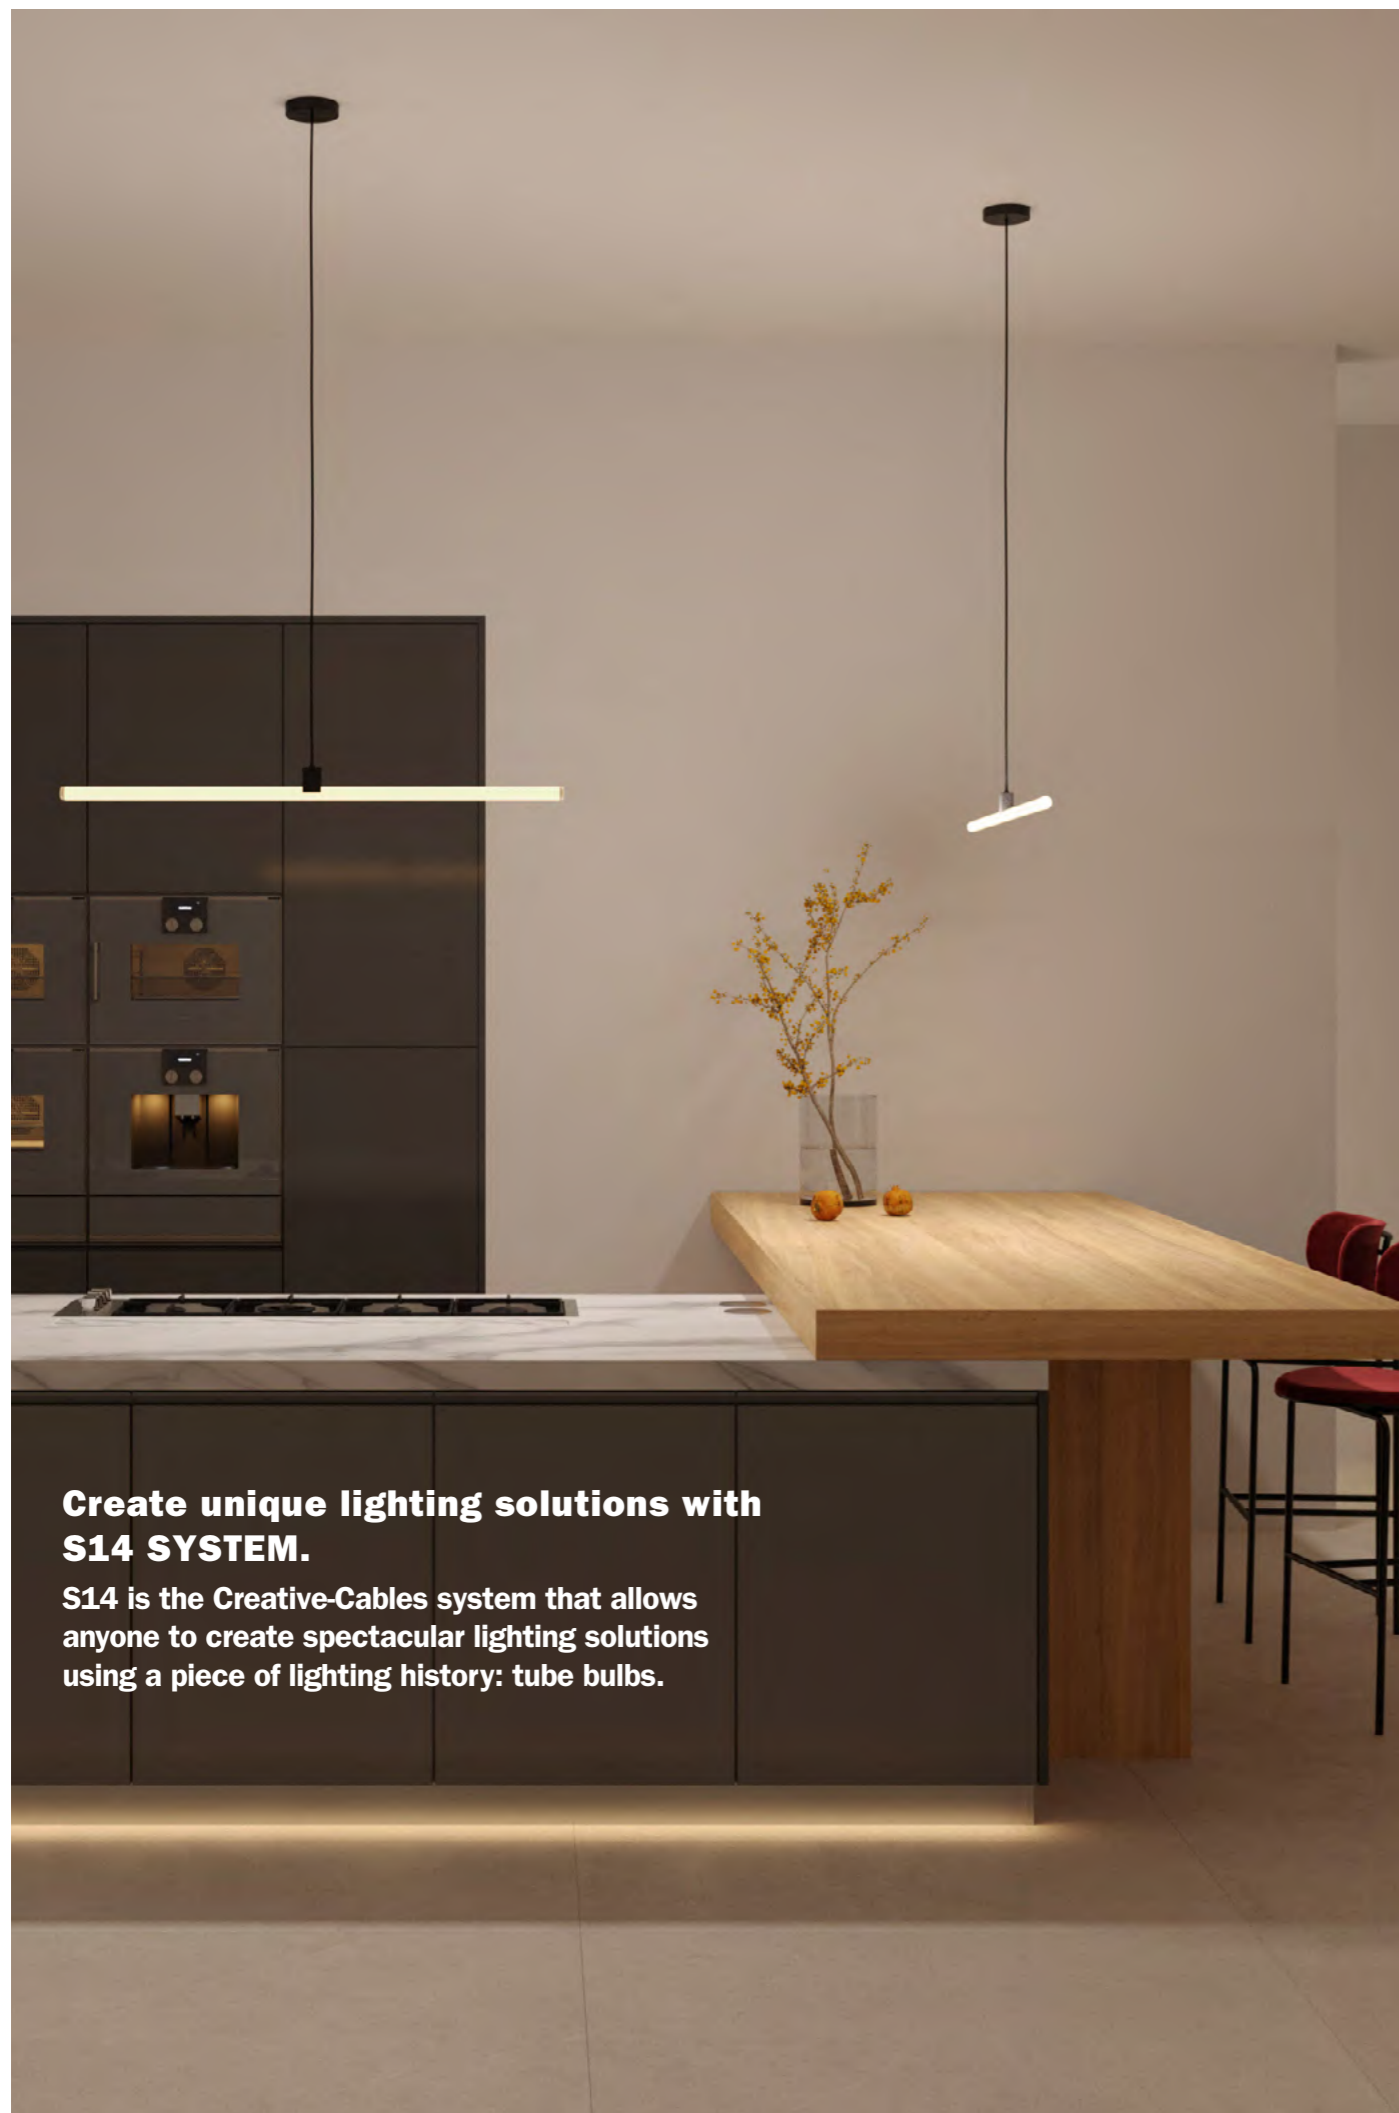

Create unique lighting solutions with S14 SYSTEM.

S14 is the Creative-Cables system that allows anyone to create spectacular lighting solutions using a piece of lighting history: tube bulbs.

S14 SYSTEM

REVOLUTIONARY

A large illuminating surface, with reduced glare and a minimal and elegant aesthetic: tube bulbs are unique, and the S14 system finally allows you to suspend them by cable!