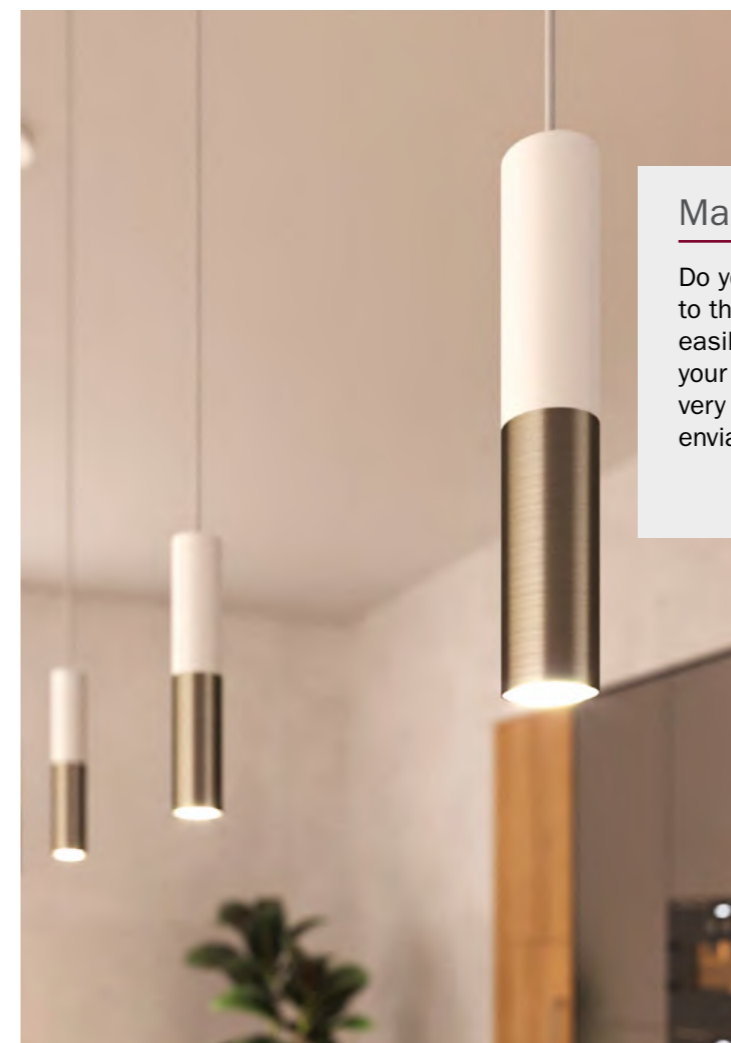

E14, L 60mm, H 153mm

Make it double!

Do you want to connect multiple Tub E14 serially? Thanks to the Tub E14 connection accessory kit, you will be able to easily connect as many lampshades as you want, creating your very own customised lighting solution! Tub-E14 is a very versatile lighting solution, allowing you to create an enviable atmosphere to improve your interior design.

- K2SPOTME14VBOTIS
- K2SPOTME14VB0OTS
- K2SPOTME14VBORAS
- K2SPOTME14VNTIS
- K2SPOTME14VNOTS
- K2SPOTME14VNRAS