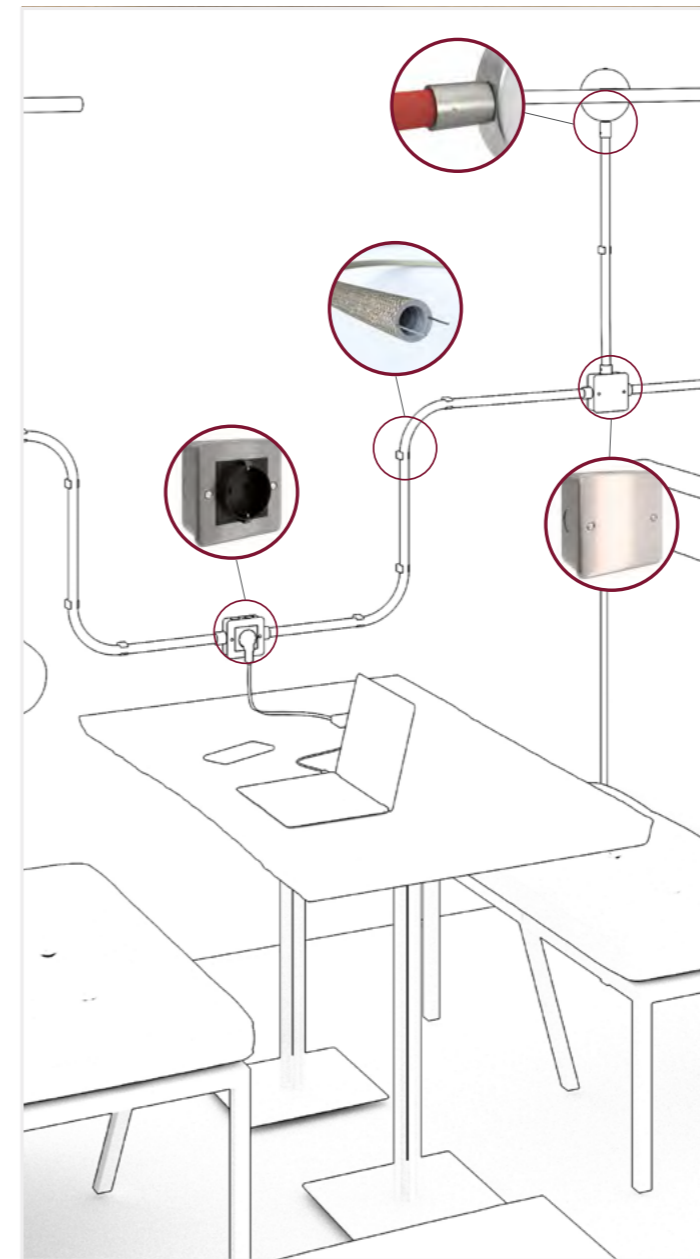

TAILOR-MADE

Create a beautiful and functional bespoke visible system that takes into account your daily needs and the style of your rooms

CREATIVE AND SAFE

You have the freedom to exhibit your electrical system. Create a wall design that is a functional light source without sacrificing safety; the system adheres to the highest standards.