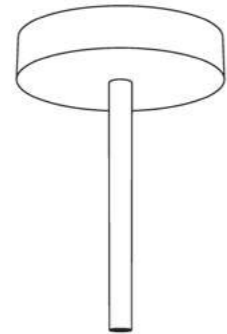

KRM12FC2LCRTERM
1 hole + 2-side holes ø 120mm
H 25mm

KRM12SF4LCR
4-side holes ø 120mm
H 25mm

KRM57FCCRTERM4
1 hole with 70mm cable clamp
120mm H 25mm

KRM57FCCRTERM5
1 hole with 150mm cable clamp
120mm H 25mm