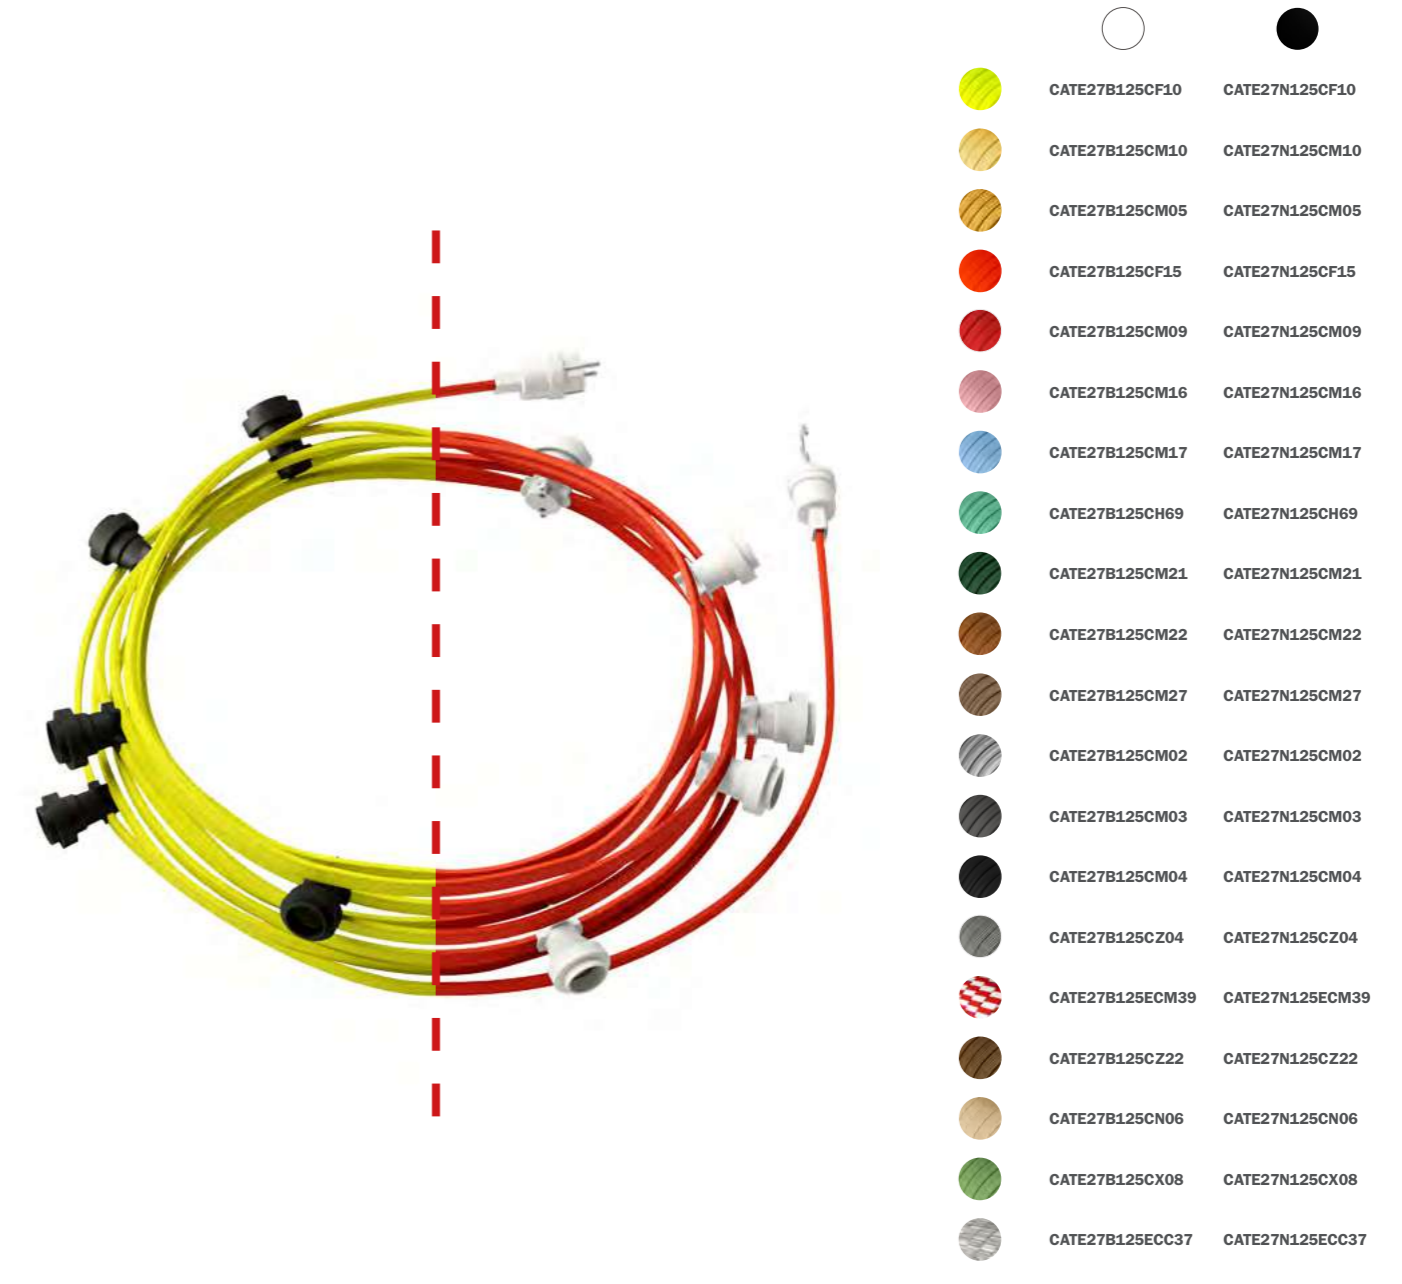

Lampholder for lampshades

PLC27PNTF

Junction box

CON01

Wal fairlead

PC10FCATM01

Lumet Complete Kits

Ready-to-use Lumet string lights are ideal for lighting outdoor spaces such as gardens, terraces, and gazebos with a solution that is simple to install and to remove. The kits offer a complete solution, available in different lengths and colors.

7,5 mt Lumet String Light Kit

This Kit is composed of 7,5m Lumet String Light of the chosen color, 5 E27 Lamp Holders, 1 Hook and 1 Schuko Plug. These string light kits can be purchased with both black or white components.

12,5 mt Lumet String Light Kit

This Kit is composed of 12,5m Lumet String Light of the chosen color, 10 E27 Lamp Holders, 1 Hook and 1 Schuko Plug. These string light kits can be purchased with both black or white components.