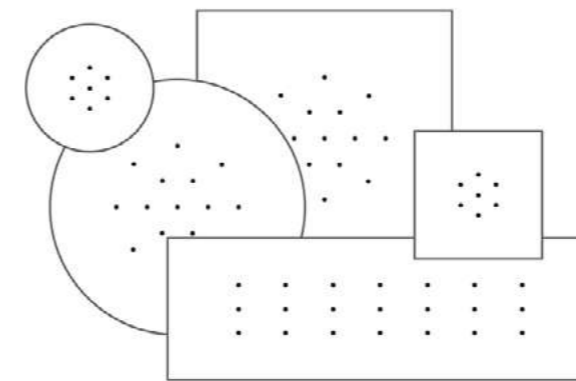

CUSTOMISABLE

Each Rose-One ceiling rose has a wide range of options you can choose from to create the solution that best fits your needs and taste. Size, shape, number of holes and decoration of the ceiling rose itself are the options you can choose for your customization.

Rose-One can be complemented with cables, lamp holders, light bulbs and lampshades: making each solution unique.