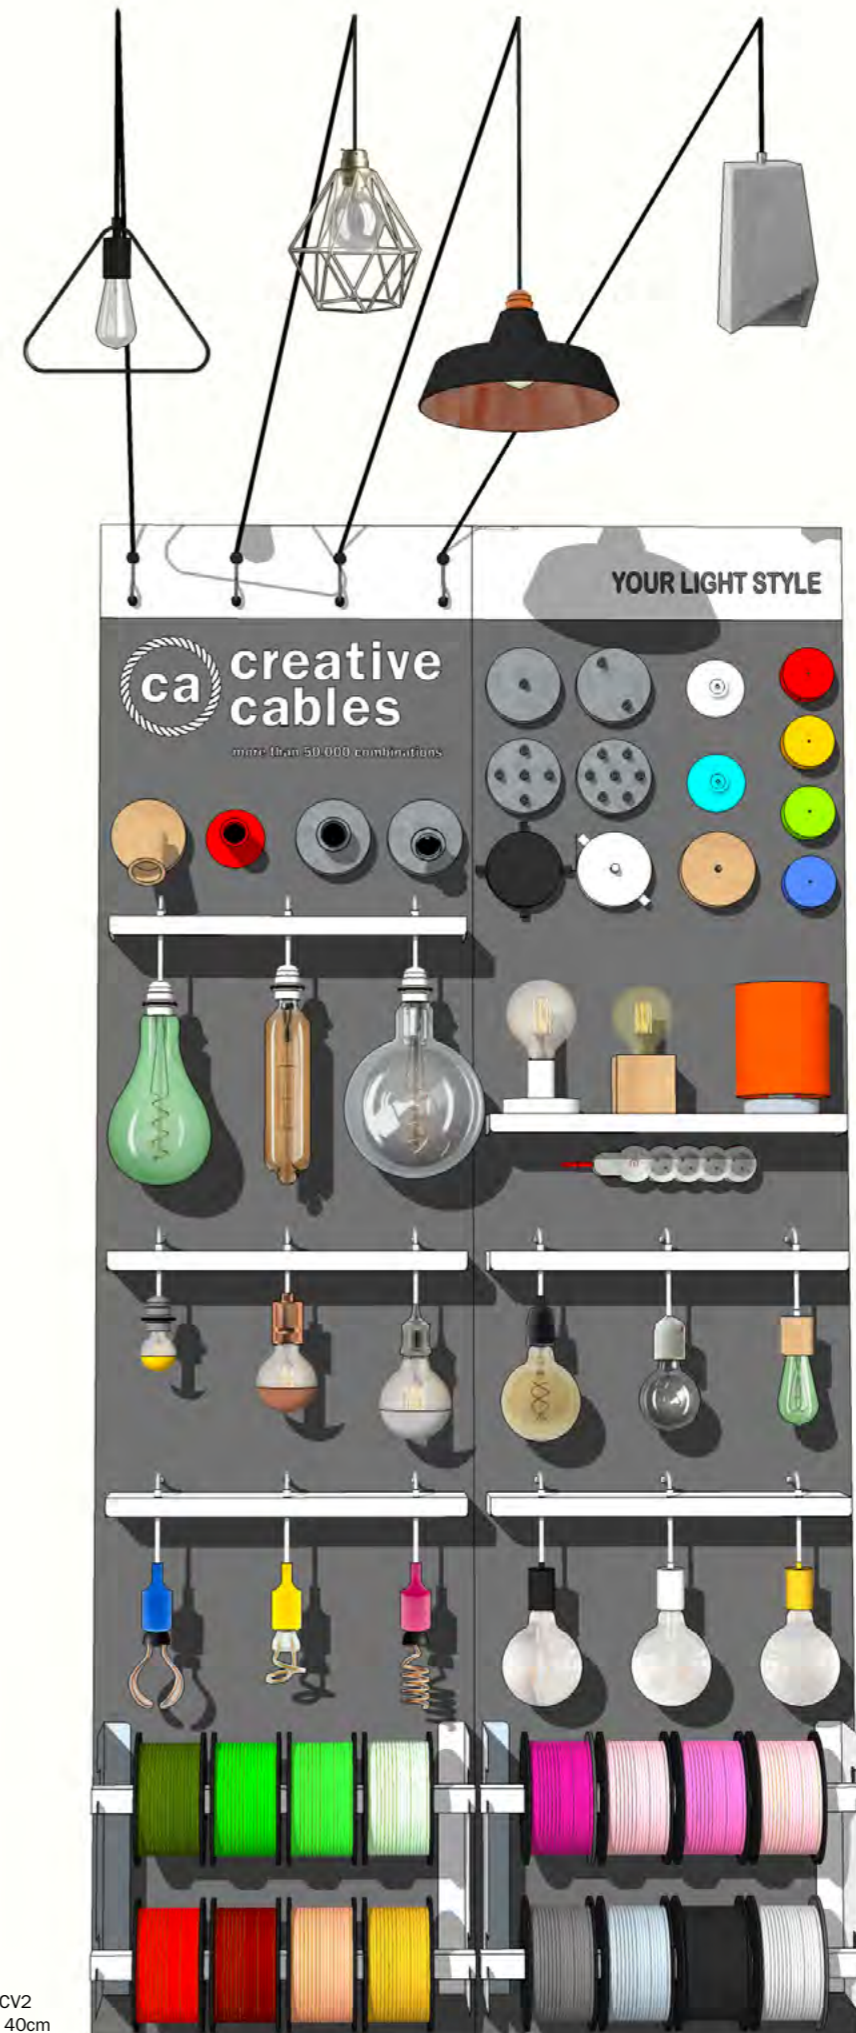

CORNER CLASSIC

CORNER120CLASSICV2
L 120cm, H 240cm, D 40cm