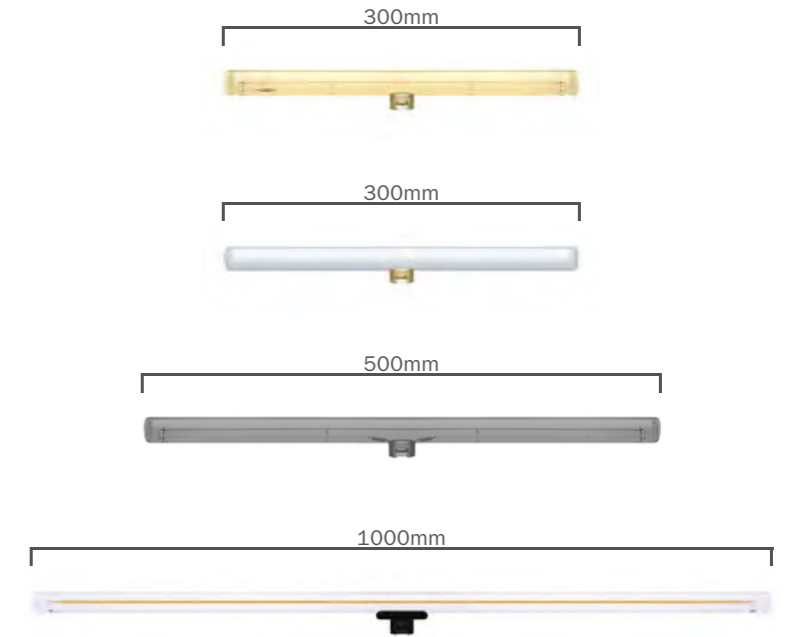

Candle - E14

AL009
H 113mm, L 35mm
4W - 2700K - 300 Lm

CBL700102
H 100mm, L 35mm
4W - 3000K - 440 Lm

CBL700107
H 125mm, L 35mm
4W - 3000K - 440 Lm

CBL700109
H 100mm, L 35mm
4W - 3000K - 440 Lm

Linear - S14d