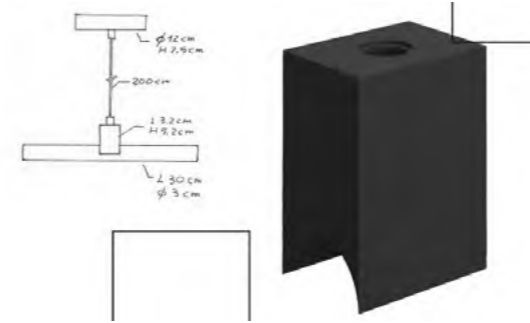

CREATIVE

S14 allows you to create all kinds and types of lamps: pendant lamps, creative wall lights or contemporary chandeliers, get creative!