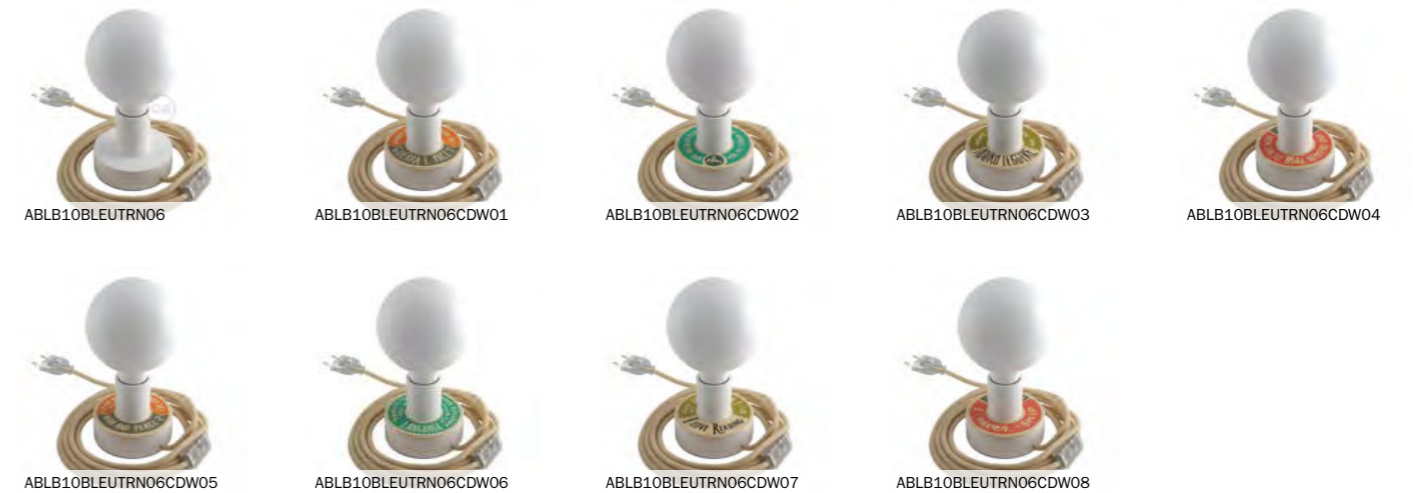

Posaluce with MINI-UFO

The essential design of a white wood Posaluce is embellished by a reversible MINI-UFO from the collection "READING BALLSH*T". Available with italian or english MINI-UFO, they include: plug, switch and 2 m jute cable