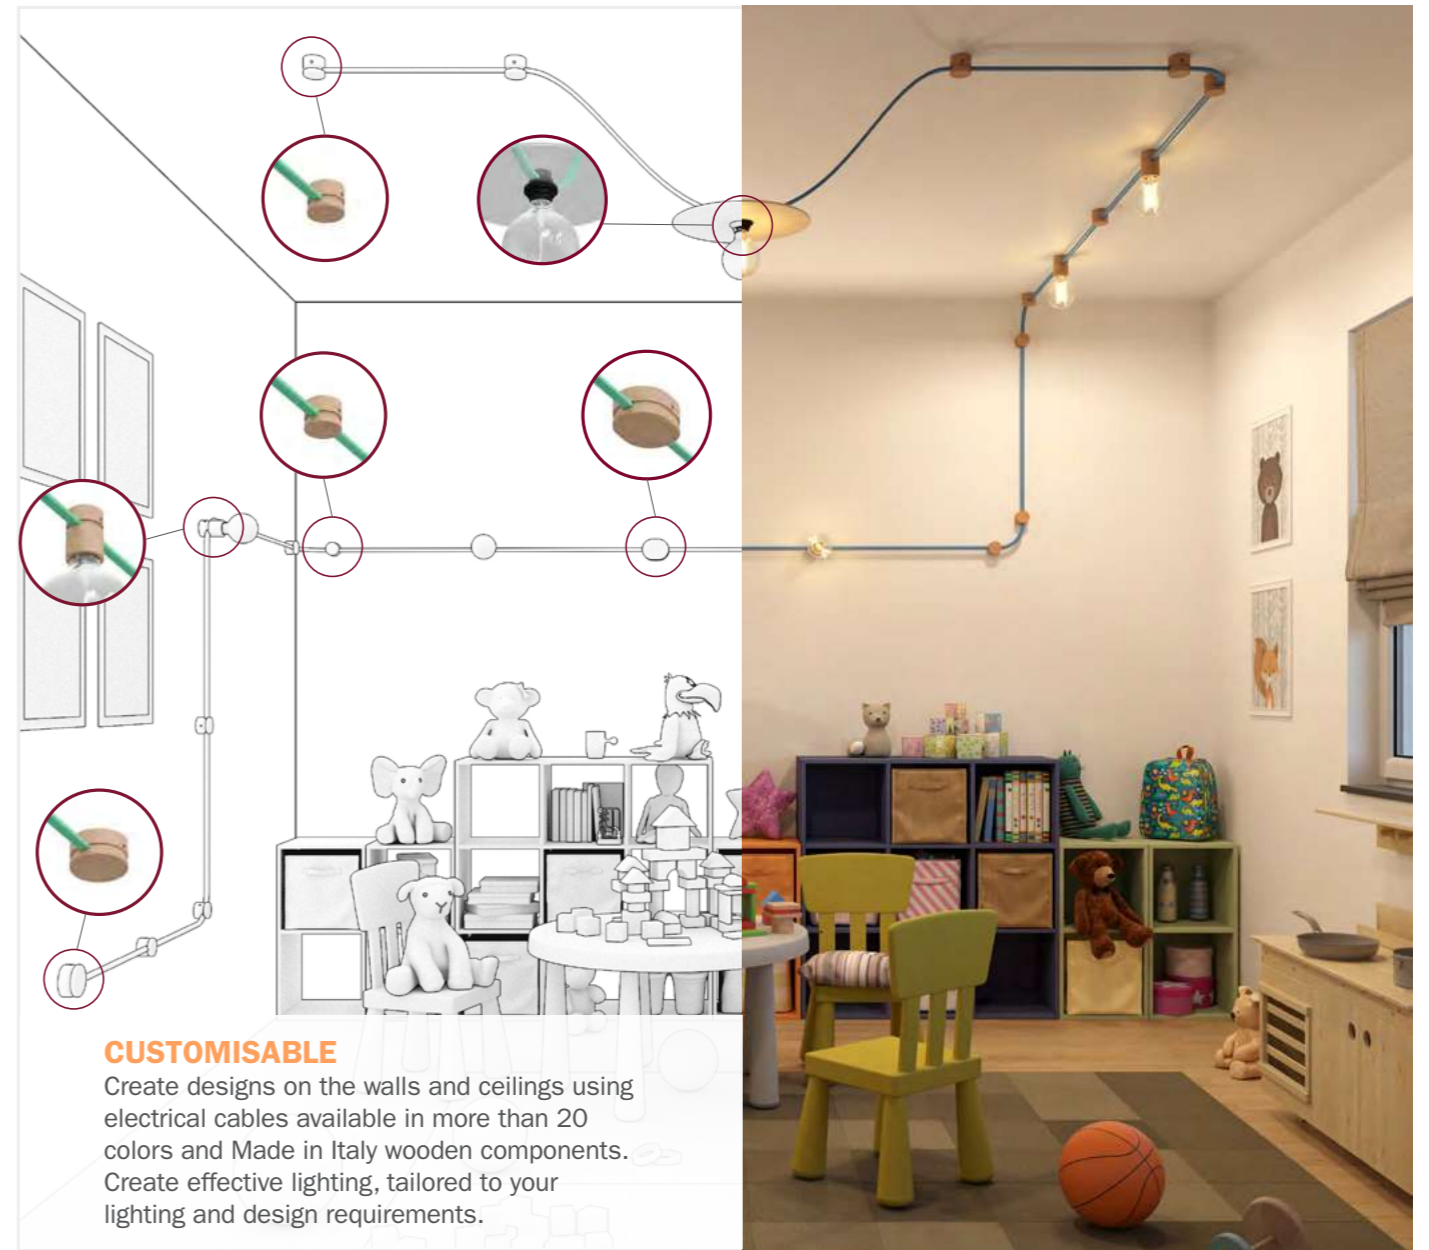

Ø max 300mm, cable length 5000mm

- PDENE50SM01PAM11VBL
- PDENE50SM04PAM11VNL
- PDENE50SX08PAM11VVL

Decorate and light up your walls with the FILÈ SYSTEM.

Filè is the Creative-Cables system designed to create wonderful wall or ceiling lighting solutions! Rectangular section cables covered in magnificent colours, high-quality wooden components Made in Italy: with Filè you can build a customized and 100% Creative lighting solution!

MADE IN ITALY.

IP44

FILÈ SYSTEM

EASY

Create an impressive lighting installation in just a few steps. Filè lets you forget about the difficulty and effort of wiring up a lamp holder!

CUSTOMISABLE

Create designs on the walls and ceilings using electrical cables available in more than 20 colors and Made in Italy wooden components. Create effective lighting, tailored to your lighting and design requirements.