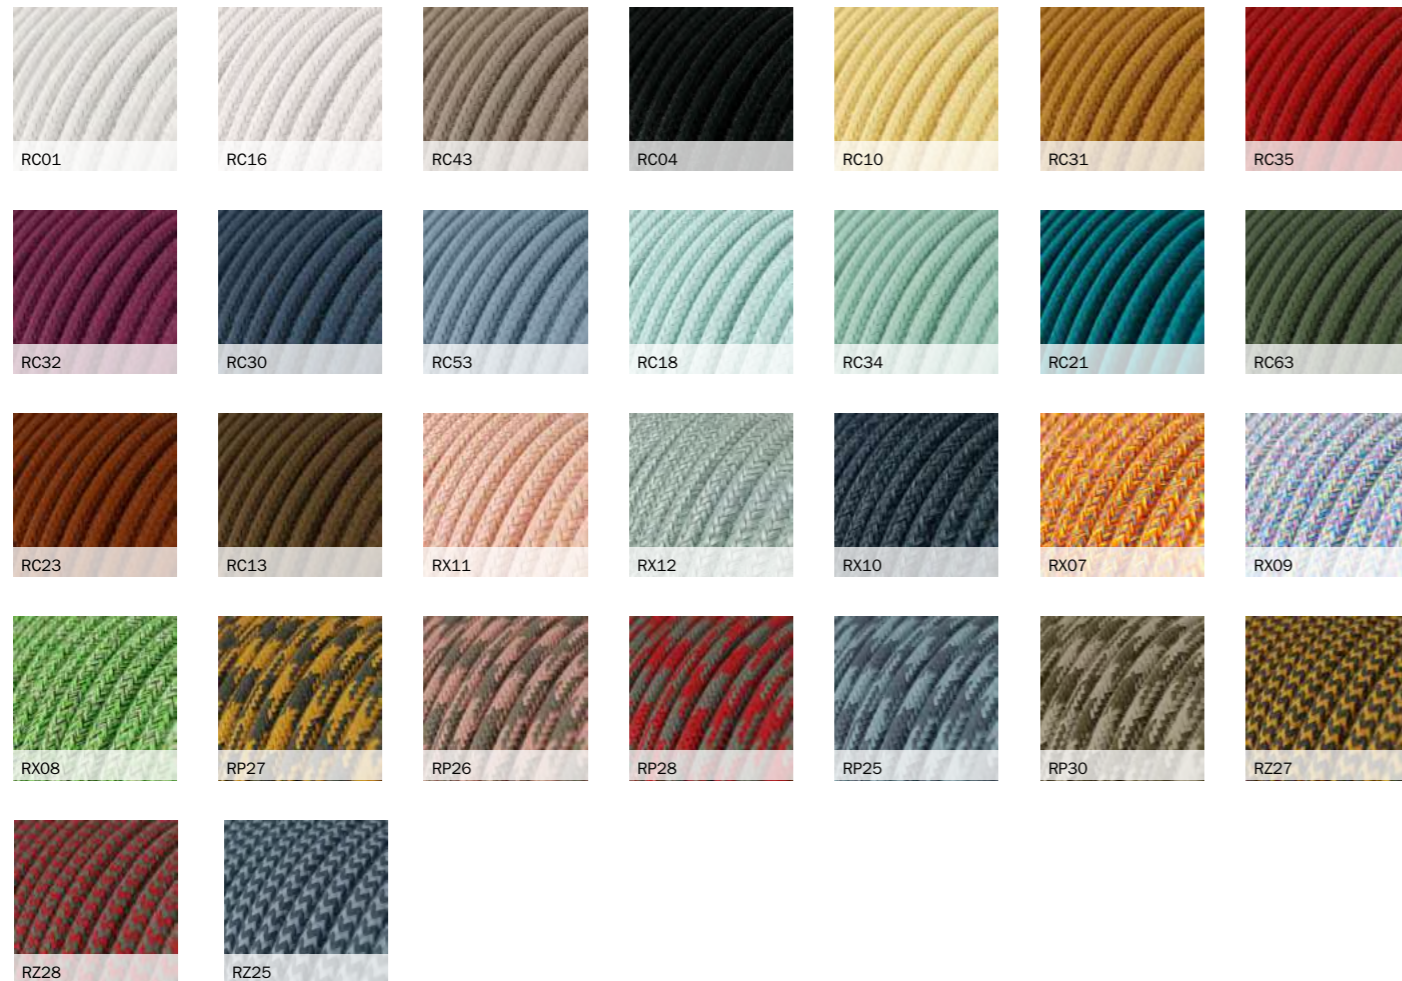

Round cotton cables

Our cotton cables come in both pastel colours and warm tones. Cotton has a natural look and matches cozy and minimal environments. Ideal for those who prefer a “raw” feeling.

Specifications:

H03VV-F 300/300V_{AC} 2x0,75mm² or 3x0,75mm²

Flex Round IMQ-HAR Cable DOUBLE INSULATION under textile braid.

Standard reference: EN 50525-2-1.1, Low Voltage European Directive N° 2014/35/EU, IMQ-HAR approval No. A0643, DoP No. 0008.

Diameter: 6,2mm 2x0,75mm² or 6,6mm 3x0,75mm²

The cable is sold by the meter, multiple orders will be delivered in one piece up to a maximum of 50 meters in length.

UL listed 3 cores AWG18 cable is also available

MADE IN ITALY

IEMMEQU <HAR>
N° A0643, DoP N° 0008