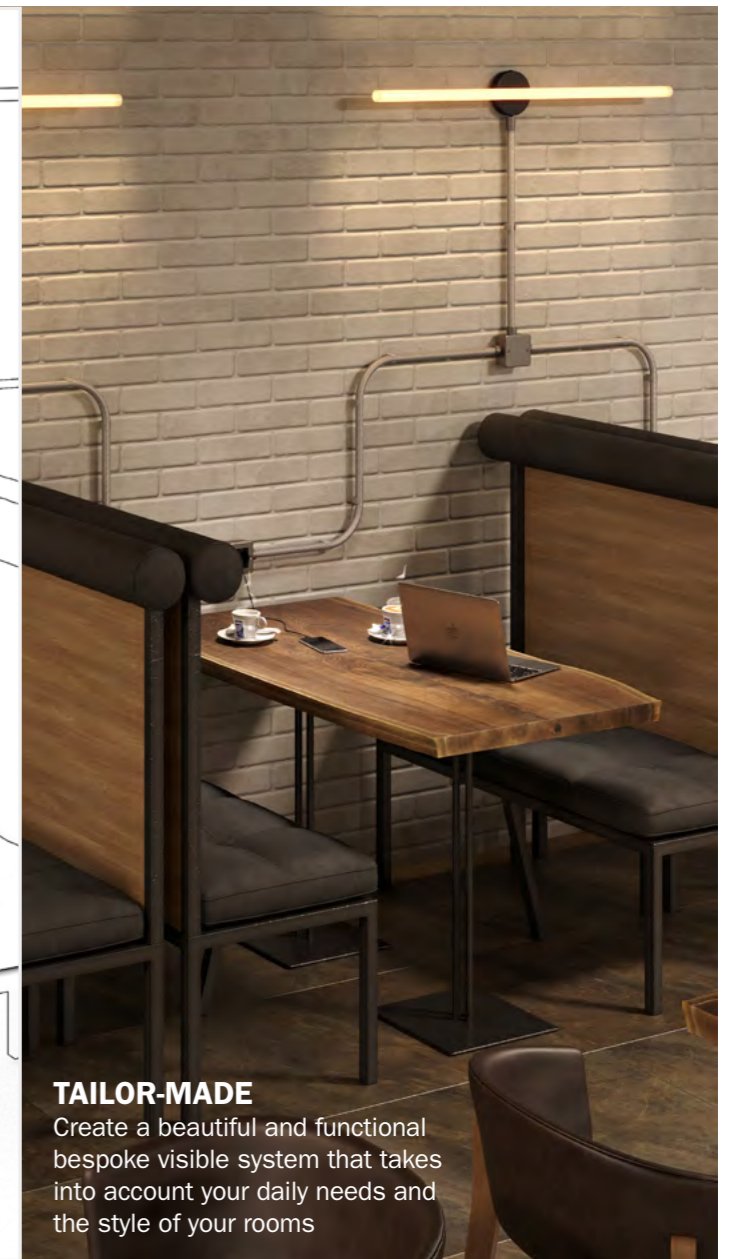

TAILOR-MADE

Create a beautiful and functional bespoke visible system that takes into account your daily needs and the style of your rooms

CREATIVE AND SAFE

You have the freedom to exhibit your electrical system. Create a wall design that is a functional light source without sacrificing safety; the system adheres to the highest standards.