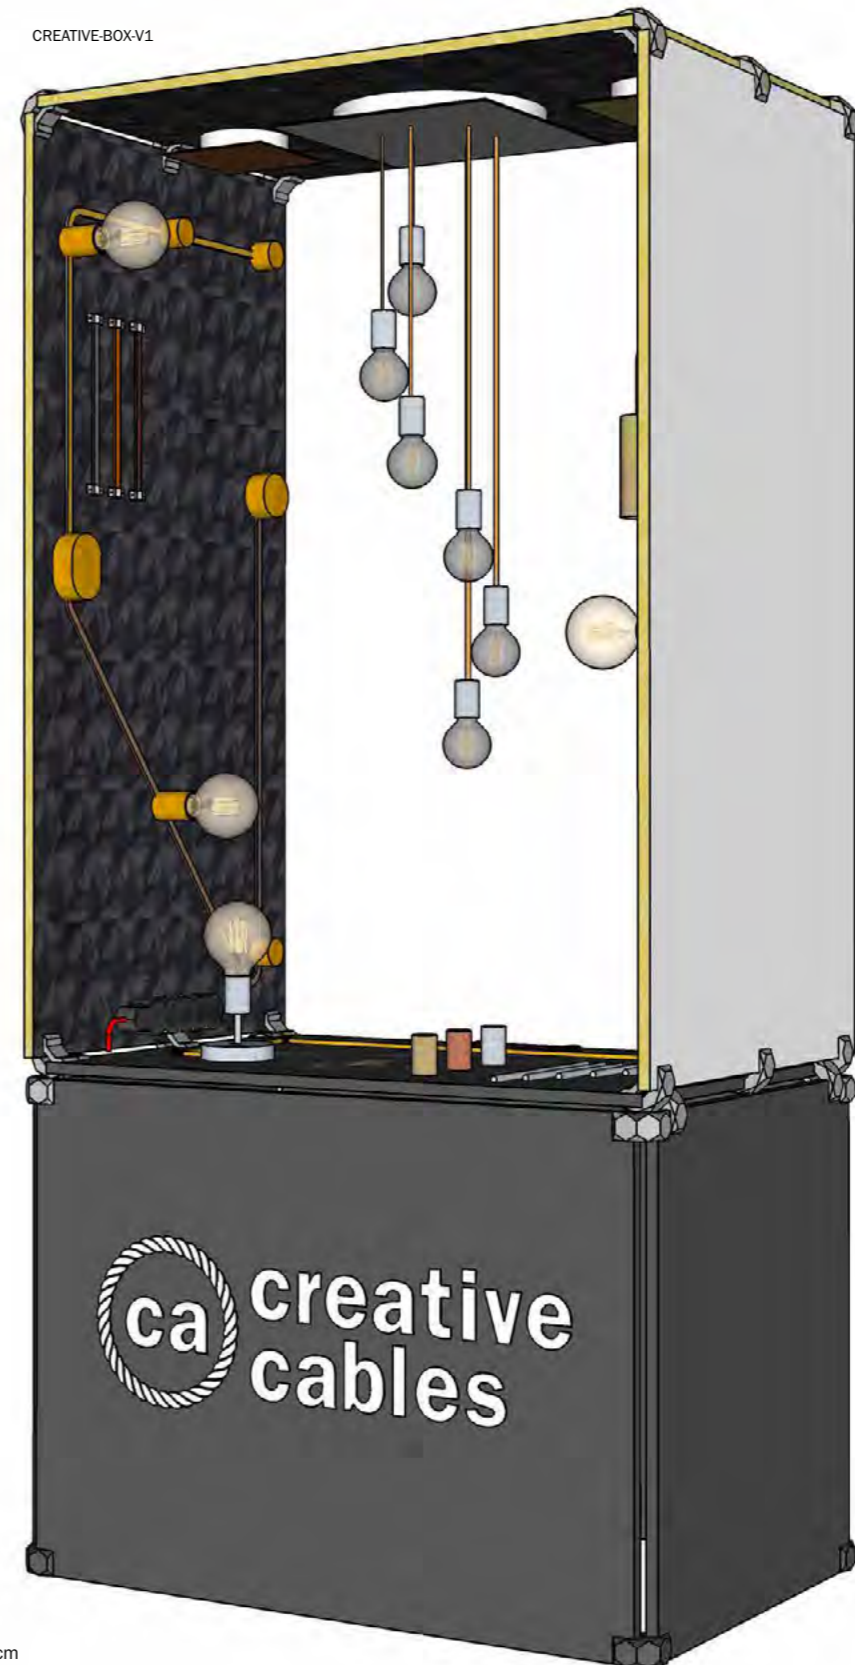

CREATIVE-BOX-V1
L 115cm, H 235cm, D 75cm