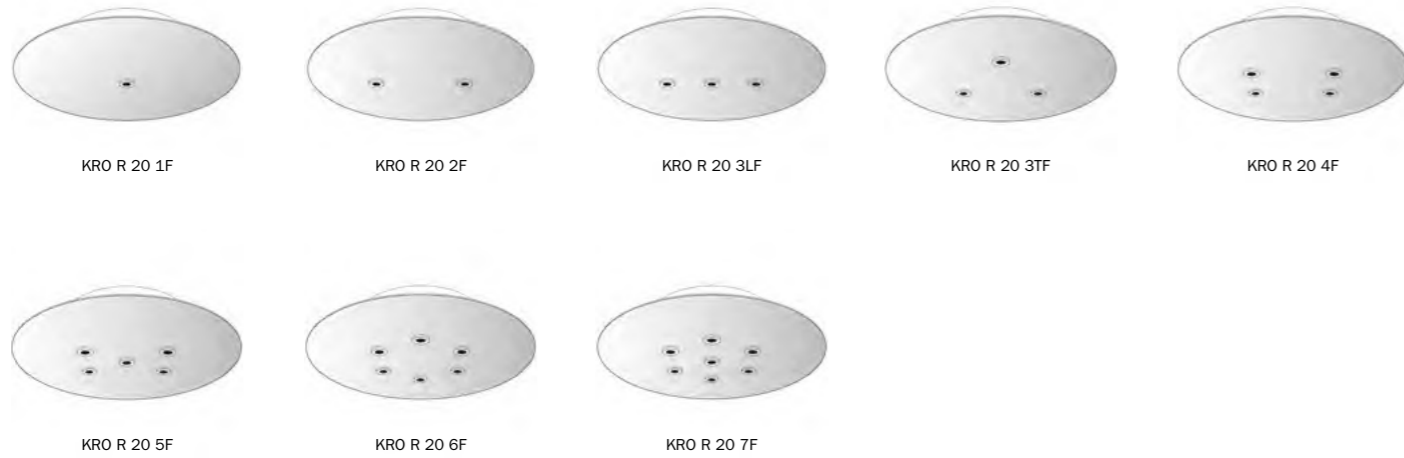

Rose-One Kits

For all our customers who like to create and design, being able to choose your ceiling rose for single or multi pendant lights just got a whole lot easier. Rose-One system comes in a wide variety of colors and design options. Look out for more options to come.

Round small 200mm