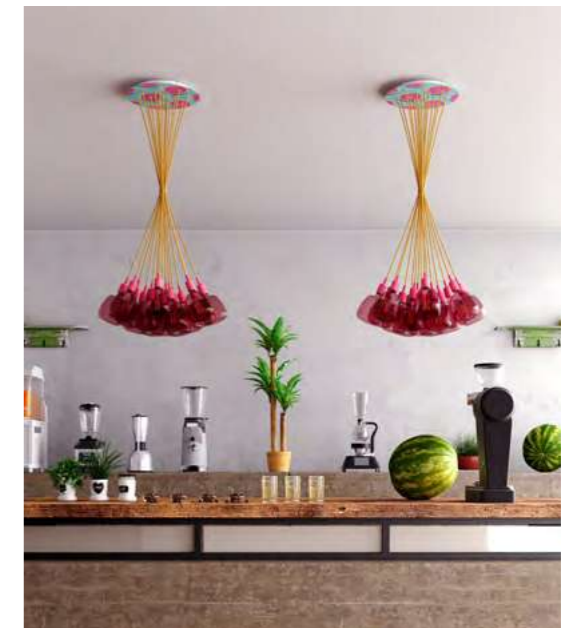

CUSTOMISABLE

Each Rose-One ceiling rose has a wide range of options you can choose from to create the solution that best fits your needs and taste. Size, shape, number of holes and decoration of the ceiling rose itself are the options you can choose for your customization.

Rose-One can be complemented with cables, lamp holders, light bulbs and lampshades: making each solution unique.