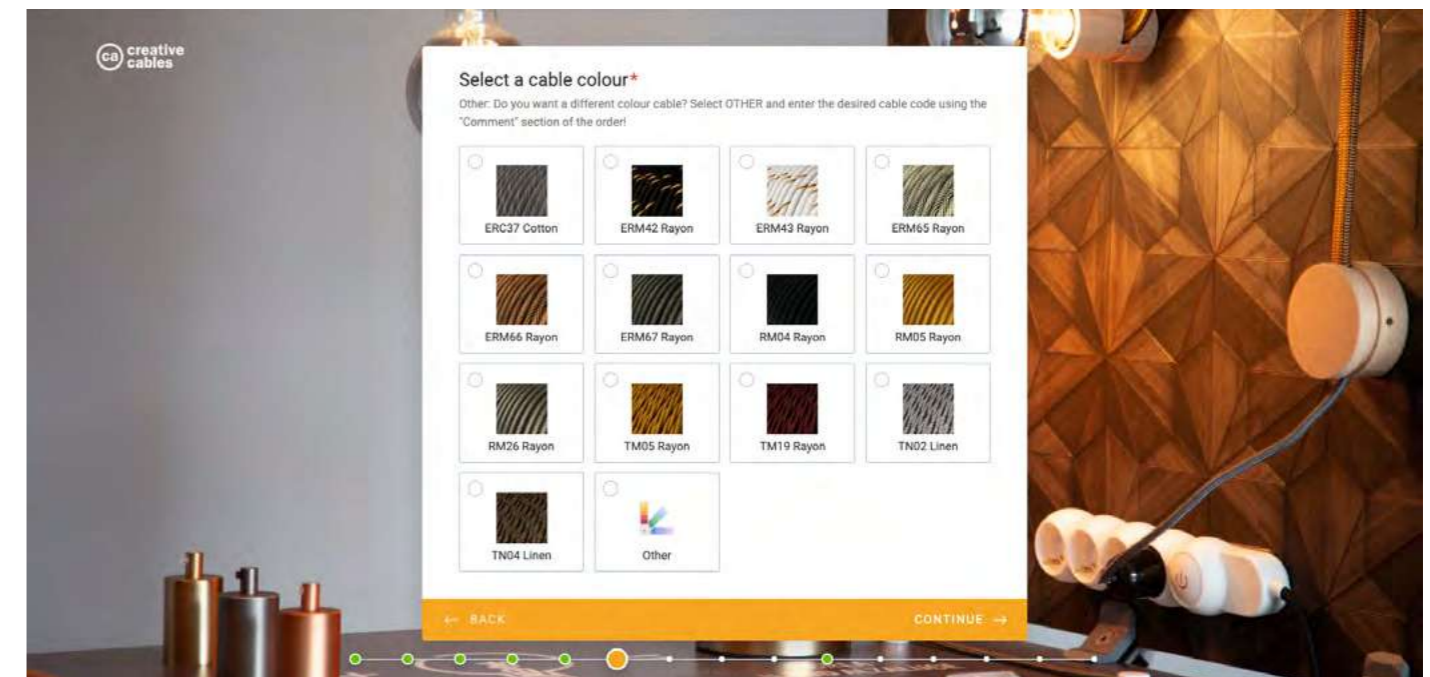

CREATIVE-BOX VER. 2 - OUTDOOR

The Creative-Box - creative box outdoor

The Creative-Box focuses on our outdoor lighting solutions:

Featuring EIVA, the world's first IP65 waterproof wireable lamp holder, and the cool collection of outdoor decorative lighting it powers.

Lumet, the festoon string lighting installation that allows you to hang the lights where you need them and populate with the stylish E27 light bulbs of your choice.

ADVANTAGES OF CREATIVE BOXES

STANDALONE IN-SHOP DISPLAY

The Creative-Box puts a specific style or mood from the Creative-Cables catalogue on show in a stylish 115cm x 75cm x 235cm self-contained box.

ORDER CONFIGURATOR

Creative Boxes come with an intuitive configurator that runs on a mobile phone or tablet allowing the shopkeeper to complete the sale with the customer, on the spot. The configurator quickly gives the customer a price for any variations desired in a matter of a few clicks.

NO NEED TO HOLD STOCK

Place the order with the customer, we prepare and send so the customer can pick up at the retail point within a few days.