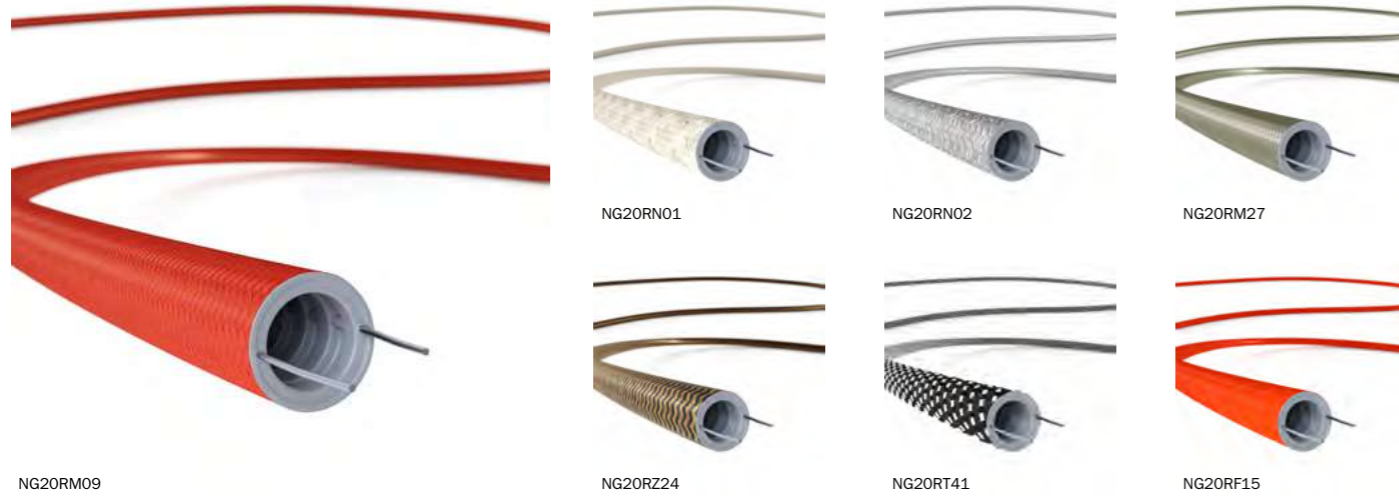

Diameter: 20mm

The cable is sold by the meter, multiple orders will be delivered in one piece up to a maximum of 50 meters in length.

IEMMAQU-HAR
CA01.00683

Junction boxes

Create many designs and find the answer to your functional needs with our range of Junction Boxes for Creative Tubes. Plugs and switches in different standards, both available on single and double boxes.