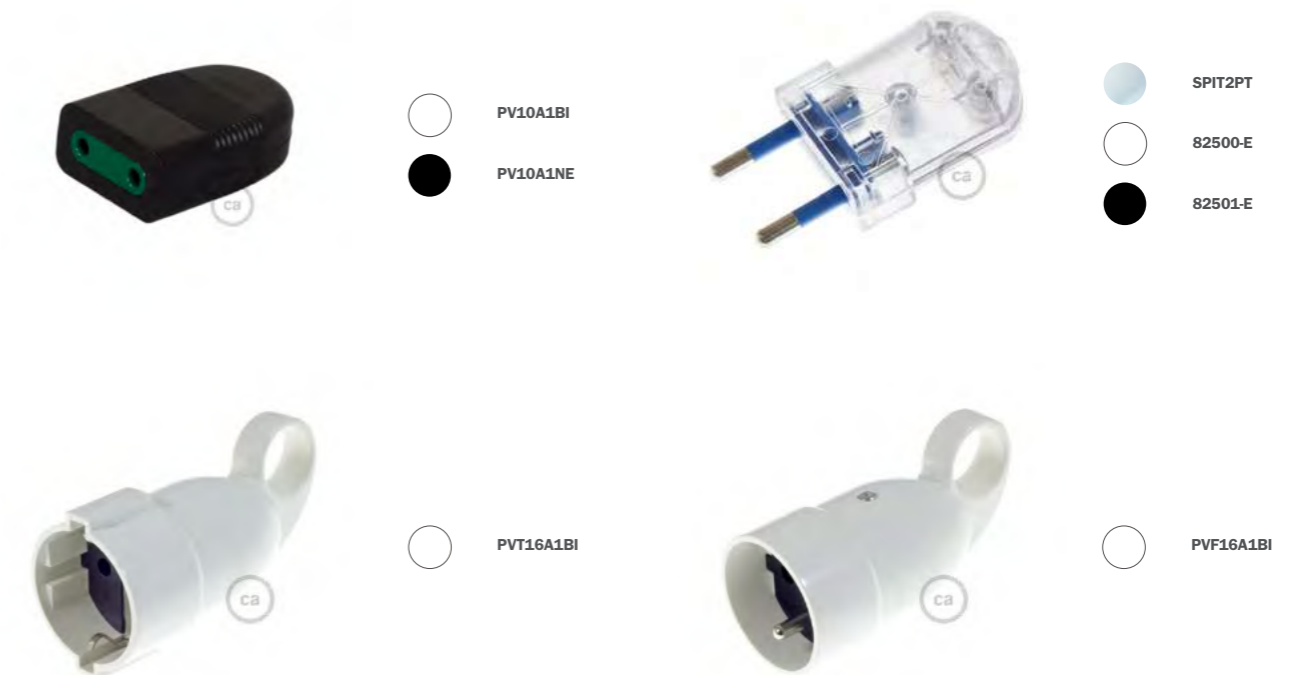

Switches

Our switches are ideal for creating your table or floor lamp on your own.

Plugs and sockets

Our plugs and sockets are ideal for creating your table or floor lamp wiring on your own.

- CAST450N
- CAST450B
- CAST450T