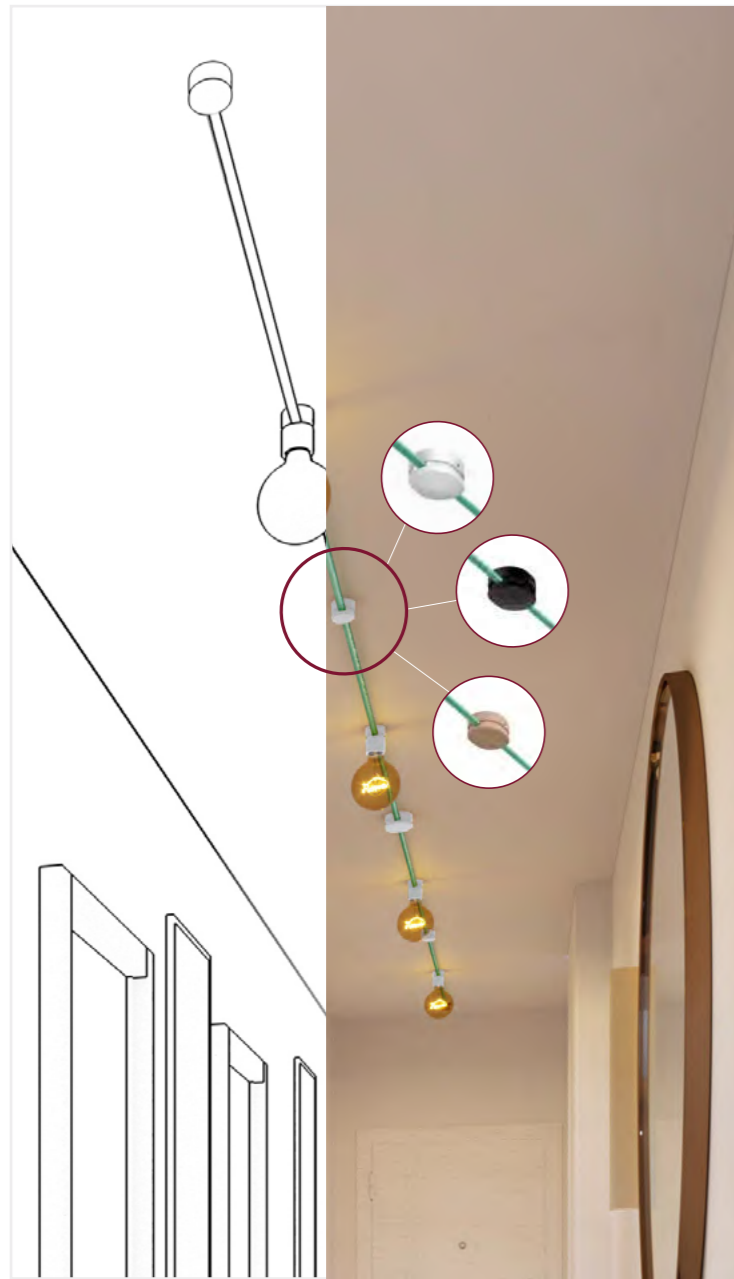

Symmetric kit

The Symmetric kit has been designed to help you re-create a simple design that is perfect to illuminate a hallway with central electrical connection. The kit is available in multiple versions: choose the color of the cable and of the components to best suit your design needs. It is composed of 5m of cable, 1 oval canopy, 4 lamp holders E27, 2 wall fairleads and 2 terminal block.

	CAT02-LIN2-CF10	CAT03-LIN2-CF10	CAT-LIN2-CF10
	CAT02-LIN2-CM10	CAT03-LIN2-CM10	CAT-LIN2-CM10
	CAT02-LIN2-CM05	CAT03-LIN2-CM05	CAT-LIN2-CM05
	CAT02-LIN2-CF15	CAT03-LIN2-CF15	CAT-LIN2-CF15
	CAT02-LIN2-CM09	CAT03-LIN2-CM09	CAT-LIN2-CM09
	CAT02-LIN2-CM16	CAT03-LIN2-CM16	CAT-LIN2-CM16
	CAT02-LIN2-CM17	CAT03-LIN2-CM17	CAT-LIN2-CM17
	CAT02-LIN2-CH69	CAT03-LIN2-CH69	CAT-LIN2-CH69
	CAT02-LIN2-CM21	CAT03-LIN2-CM21	CAT-LIN2-CM21
	CAT02-LIN2-CM22	CAT03-LIN2-CM22	CAT-LIN2-CM22
	CAT02-LIN2-CM27	CAT03-LIN2-CM27	CAT-LIN2-CM27
	CAT02-LIN2-CM02	CAT03-LIN2-CM02	CAT-LIN2-CM02
	CAT02-LIN2-CM03	CAT03-LIN2-CM03	CAT-LIN2-CM03
	CAT02-LIN2-CM04	CAT03-LIN2-CM04	CAT-LIN2-CM04
	CAT02-LIN2-CZ04	CAT03-LIN2-CZ04	CAT-LIN2-CZ04
	CAT02-LIN2-ECM39	CAT03-LIN2-ECM39	CAT-LIN2-ECM39
	CAT02-LIN2-CZ22	CAT03-LIN2-CZ22	CAT-LIN2-CZ22
	CAT02-LIN2-CN06	CAT03-LIN2-CN06	CAT-LIN2-CN06
	CAT02-LIN2-CX08	CAT03-LIN2-CX08	CAT-LIN2-CX08
	CAT02-LIN2-ECC37	CAT03-LIN2-ECC37	CAT-LIN2-ECC37

Cable length: 5mt

Components included: 1 oval canopy, 4 lamp holders E27, 2 wall fairlead, 2 terminal blocks.