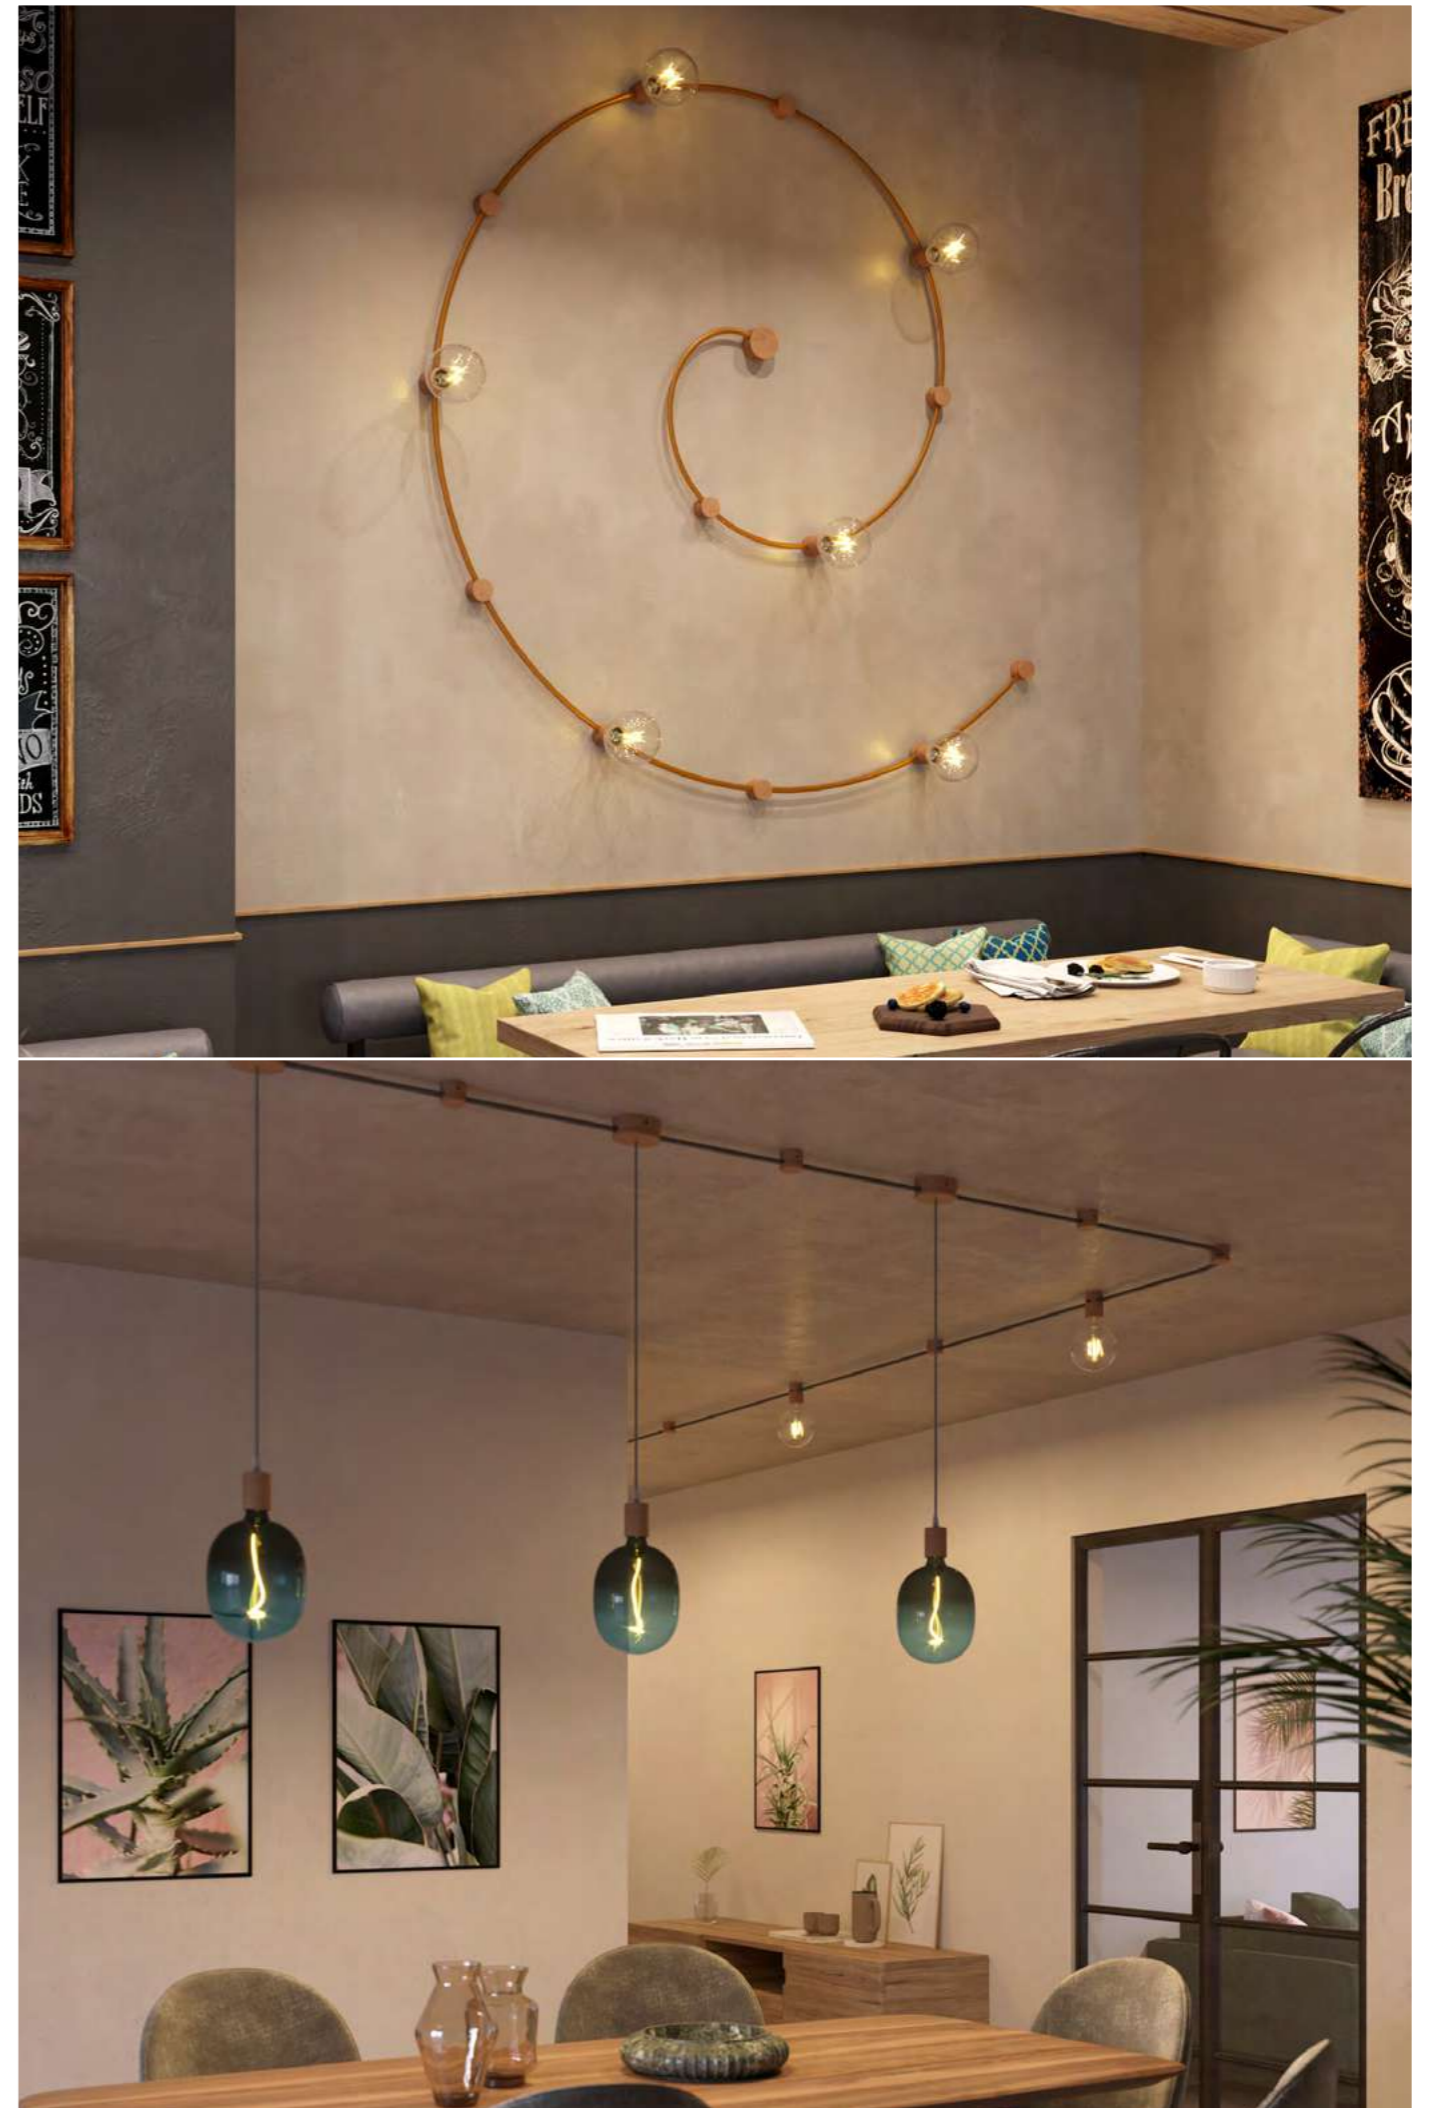

Symmetric kit

The Symmetric kit has been designed to help you re-create a simple design that is perfect to illuminate a hallway with central electrical connection. The kit is available in multiple versions: choose the color of the cable and of the components to best suit your design needs. It is composed of 5m of cable, 1 oval canopy, 4 lamp holders E27, 2 wall fairleads and 2 terminal block.

	CAT02-LIN2-CF10	CAT03-LIN2-CF10	CAT-LIN2-CF10
	CAT02-LIN2-CM10	CAT03-LIN2-CM10	CAT-LIN2-CM10
	CAT02-LIN2-CM05	CAT03-LIN2-CM05	CAT-LIN2-CM05
	CAT02-LIN2-CF15	CAT03-LIN2-CF15	CAT-LIN2-CF15
	CAT02-LIN2-CM09	CAT03-LIN2-CM09	CAT-LIN2-CM09
	CAT02-LIN2-CM16	CAT03-LIN2-CM16	CAT-LIN2-CM16
	CAT02-LIN2-CM17	CAT03-LIN2-CM17	CAT-LIN2-CM17
	CAT02-LIN2-CH69	CAT03-LIN2-CH69	CAT-LIN2-CH69
	CAT02-LIN2-CM21	CAT03-LIN2-CM21	CAT-LIN2-CM21
	CAT02-LIN2-CM22	CAT03-LIN2-CM22	CAT-LIN2-CM22
	CAT02-LIN2-CM27	CAT03-LIN2-CM27	CAT-LIN2-CM27
	CAT02-LIN2-CM02	CAT03-LIN2-CM02	CAT-LIN2-CM02
	CAT02-LIN2-CM03	CAT03-LIN2-CM03	CAT-LIN2-CM03
	CAT02-LIN2-CM04	CAT03-LIN2-CM04	CAT-LIN2-CM04
	CAT02-LIN2-CZ04	CAT03-LIN2-CZ04	CAT-LIN2-CZ04
	CAT02-LIN2-ECM39	CAT03-LIN2-ECM39	CAT-LIN2-ECM39
	CAT02-LIN2-CZ22	CAT03-LIN2-CZ22	CAT-LIN2-CZ22
	CAT02-LIN2-CN06	CAT03-LIN2-CN06	CAT-LIN2-CN06
	CAT02-LIN2-CX08	CAT03-LIN2-CX08	CAT-LIN2-CX08
	CAT02-LIN2-ECC37	CAT03-LIN2-ECC37	CAT-LIN2-ECC37

Cable length: 5mt

Components included: 1 oval canopy, 4 lamp holders E27, 2 wall fairlead, 2 terminal blocks.