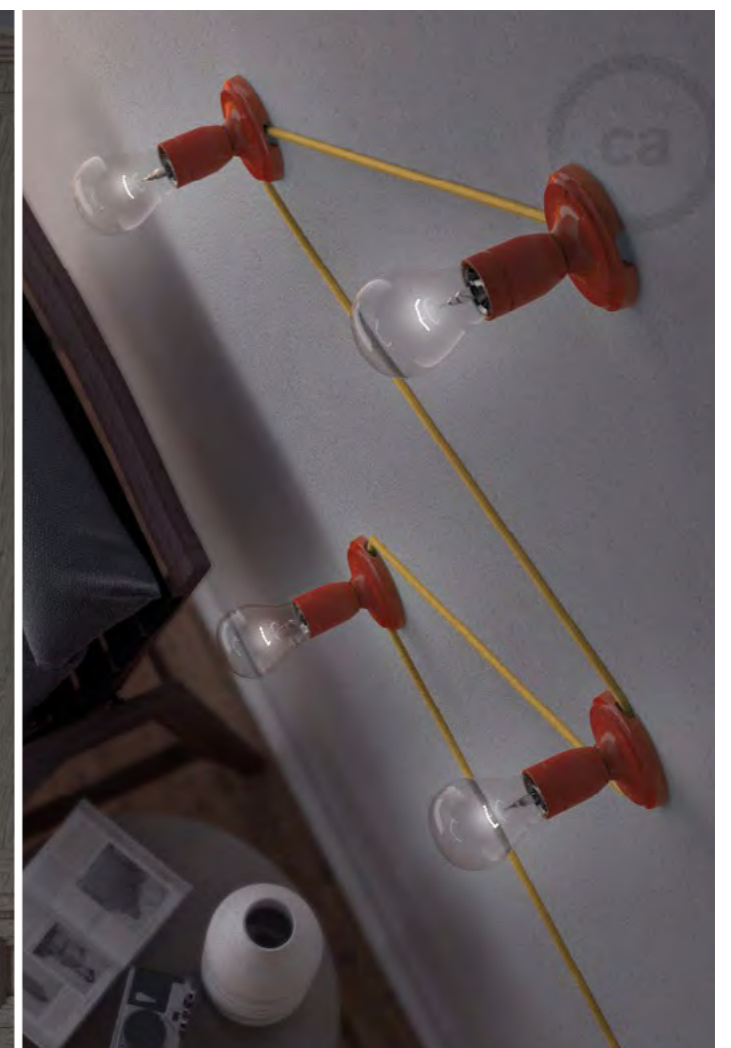

Choose the finish or the material of the components

Choose the color and the lengths of the cable

PLUG-IN LAMPS

CEILING AND WALL LAMPS

UFO UNCONVENTIONAL FLYING OBJECT

The project

We selected 7 famous & promising emerging artists, we chose two of their most representative artworks and we lit them up: this is how the UFO collection - Unconventional Flying Objects was born. 7 double-faced wooden disks, processed and printed in Italy, ready to become a wall or a suspension lamp. Well, actually two: both sides of the disk are illustrated with different designs! Men and women, cactus and pineapples, mandala and azulejos, ice cream and cupcakes, and not to forget fish, dogs and flamingoes: A surprising variety of subjects and colours that create playful, romantic or surreal atmospheres.