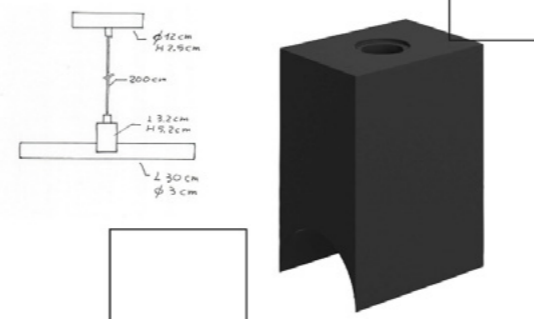

CREATIVE

S14 allows you to create all kinds and types of lamps: pendant lamps, creative wall lights or contemporary chandeliers, get creative!