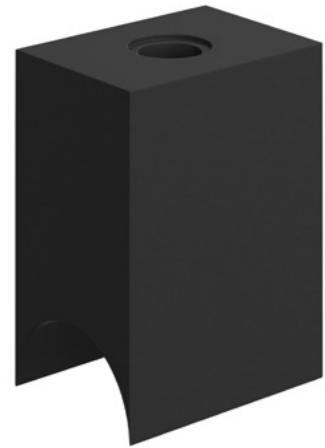

REVOLUTIONARY

A large illuminating surface, with reduced glare and a minimal and elegant aesthetic: tube bulbs are unique, and the S14 system finally allows you to suspend them by cable!

CREATIVE

S14 allows you to create all kinds and types of lamps: pendant lamps, creative wall lights or contemporary chandeliers, get creative!

UNIQUE

The minimal and elegant aesthetic of S14 is the lighting alternative you've been searching for. You can play with the placement of tube bulbs and add a unique touch to your interiors.

Lamp holders

Our range of S14d fitting lamp holders enable the infinite potential of linear bulbs. Thanks to Syntax, designed by RLON, tube bulbs can now be displayed in all their majesty hanging directly both from walls or ceilings. Light enthusiasts finally have the possibility to stage tube bulbs in before unseen ways: just plug them to this minimal functional socket and let them shine. This socket can be connected to any round or twisted cable from our range with a strain relief and paired with our metal extension pipes.

SYNTAX_S14D

Bulbs

The S14d lamp holders can be matched with a wide range of linear bulbs. Transparent, gold, smoky grey and opal finishes are available in 3 different lengths: small, medium and large. All the bulbs are dimmable.