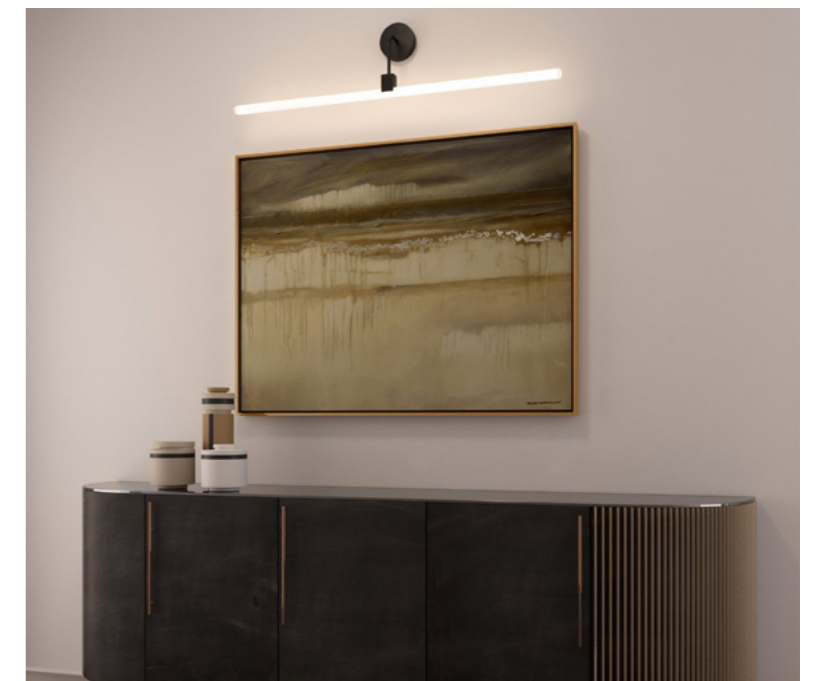

S14 lamps

The elegance and design of these lamps create a sophisticated atmosphere. The pendant version is ideal for minimal yet functional lighting along corridors or in large open spaces. Alternatively, wall lamps provide functional and decorative illumination, such as above a mirror or picture. S14 Lamps can be purchased with or without a bulb.

L 79 mm, H 51 mm