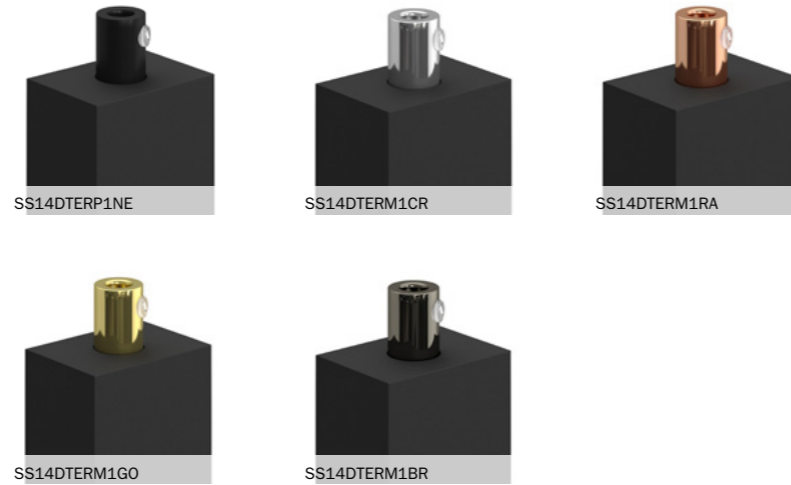

Our range of S14d fitting lamp holders enable the infinite potential of linear bulbs. Thanks to Syntax, designed by RLON, tube bulbs can now be displayed in all their majesty hanging directly both from walls or ceilings. Light enthusiasts finally have the possibility to stage tube bulbs in before unseen ways: just plug them to this minimal functional socket and let them shine. This socket can be connected to any round or twisted cable from our range with a strain relief and paired with our metal extension pipes.

SYNTAX_S14D

Bulbs

The S14d lamp holders can be matched with a wide range of linear bulbs. Transparent, gold, smoky grey and opal finishes are available in 3 different lengths: small, medium and large. All the bulbs are dimmable.