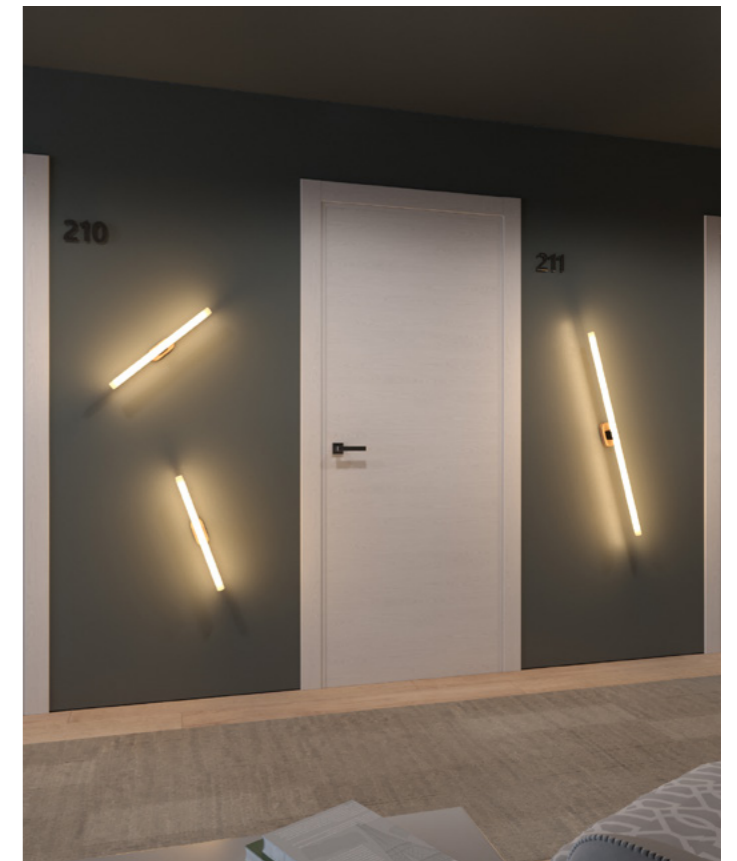

REVOLUTIONARY

A large illuminating surface, with reduced glare and a minimal and elegant aesthetic: tube bulbs are unique, and the S14 system finally allows you to suspend them by cable!

CREATIVE

S14 allows you to create all kinds and types of lamps: pendant lamps, creative wall lights or contemporary chandeliers, get creative!

UNIQUE

The minimal and elegant aesthetic of S14 is the lighting alternative you've been searching for. You can play with the placement of tube bulbs and add a unique touch to your interiors.

Lamp holders

Our range of S14d fitting lamp holders enable the infinite potential of linear bulbs. Thanks to Syntax, designed by RLON, tube bulbs can now be displayed in all their majesty hanging directly both from walls or ceilings. Light enthusiasts finally have the possibility to stage tube bulbs in before unseen ways: just plug them to this minimal functional socket and let them shine. This socket can be connected to any round or twisted cable from our range with a strain relief and paired with our metal extension pipes.

SYNTAX_S14D

Bulbs

The S14d lamp holders can be matched with a wide range of linear bulbs. Transparent, gold, smoky grey and opal finishes are available in 3 different lengths: small, medium and large. All the bulbs are dimmable.