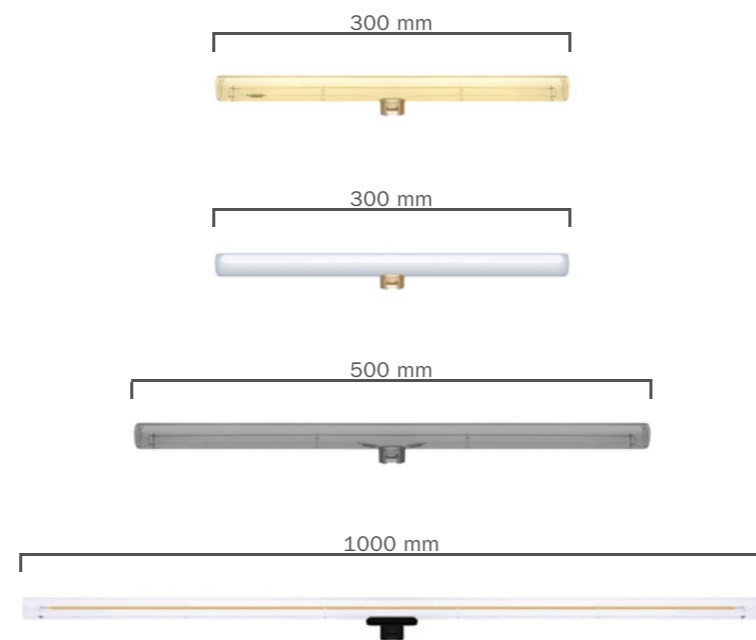

Our range of S14d fitting lamp holders enable the infinite potential of linear bulbs. Thanks to Syntax, designed by RLON, tube bulbs can now be displayed in all their majesty hanging directly both from walls or ceilings. Light enthusiasts finally have the possibility to stage tube bulbs in before unseen ways: just plug them to this minimal functional socket and let them shine. This socket can be connected to any round or twisted cable from our range with a strain relief and paired with our metal extension pipes.

SYNTAX_S14D

Bulbs

The S14d lamp holders can be matched with a wide range of linear bulbs. Transparent, gold, smoky grey and opal finishes are available in 3 different lengths: small, medium and large. All the bulbs are dimmable.

	300 mm	500 mm	1000 mm
	SEG50182 8 W - 300 Lm	SEG50186 12 W - 440 Lm	SEG50192 13 W - 720 Lm
	SEG50183 8 W - 350 Lm	SEG50187 12 W - 500 Lm	SEG50194 13 W - 720 Lm
	SEG50184 8 W - 100 Lm	SEG50188 12 W - 240 Lm	SEG50195 13 W - 350 Lm
	SEG50181 8 W - 350 Lm	SEG50185 12 W - 560 Lm	SEG50190 13 W - 720 Lm

Ø 120 mm, H 2100 mm

Ø 120 mm, H 375 mm

L 193 mm, H 255 mm

L 195 mm, H 255 mm

L 79 mm, H 51 mm

L 79 mm, H 51 mm

Max L 195 mm, Max H 100 mm

COPYRIGHT BY CREATIVE-CABLES S.P.A.
IT IS FORBIDDEN TO COPY THE CATALOGUE, EVEN PARTIALLY.