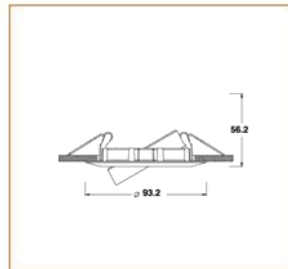

Dimensions