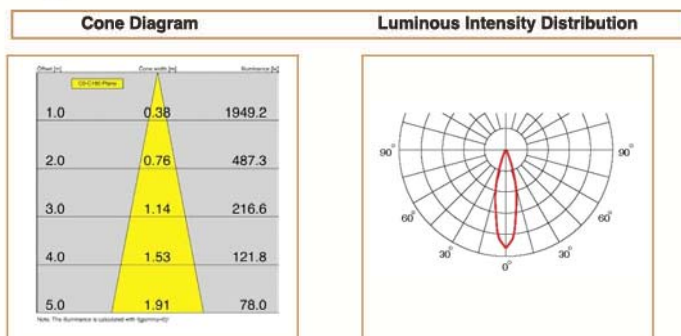

Light Distribution

All Luminaires are electrical tested & protection tested according to the standard (IEC 598)