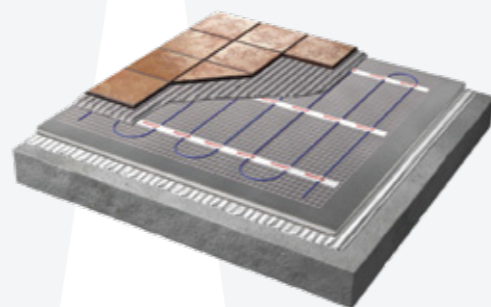

افضل شهادات الاعتماد

نحن شركة التدفئة تحت ارضية الحاصلة على اعتماد الجودة الاوروبية واعتماد المعاهد المتخصصة

Hydronic & Electric Systems

EverWarm[®]
HEATING SOLUTIONS

Warmup

Clypso

- Under floor pipes
- heated by hot water
- Best for large houses long time usage
- Suitable for all floor types
- System total thickness: 100 mm
- Gas boiler needed

Warmup

PVC Mat

- Under floor cables
- heated by electricity
- Best for bathrooms and short time usage
- Suitable for ceramic, porcelain and marble floors
- System total thickness: 14 mm

Warmup

Inscreed

- Under floor cables heated by electricity
- Best for small houses long time usage
- Suitable for all floor types
- System total thickness: 50 mm

Warmup

Foil Heater

- Under floor aluminium mat heated by electricity
- Best for bedrooms and short time usage
- Suitable for HDF, wood and carpet floors
- System total thickness: 14 mm

Hydronic Systems

The Clypso water system by Warmup is a single loop of pipes that run underfloor, within a layer of screed, which provides protection for pipes and uniform radiation of the heat to the finish floor. The pipes are heated by hot water, which itself is heated by gas fueled boilers, which makes it the most efficient system in operation cost, and the most suitable for large houses.