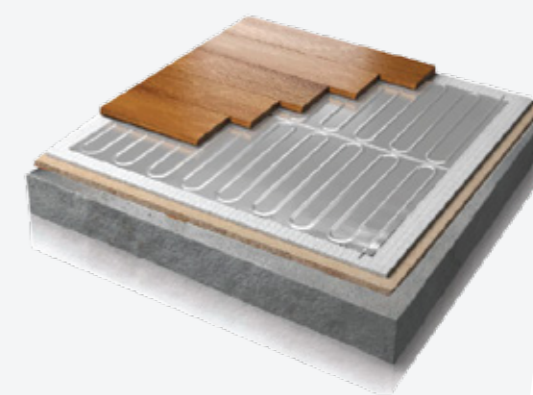

افضل شهادات الاعتماد

نحن شركة التدفئة تحت ارضية الحاصلة على اعتماد الجودة الاوروبية واعتماد المعاهد المتخصصة

Hydronic & Electric Systems

EverWarm[®]
HEATING SOLUTIONS

Warmup

Clypso

- Under floor pipes
- heated by hot water
- Best for large houses long time usage
- Suitable for all floor types
- System total thickness: 100 mm
- Gas boiler needed

Warmup

PVC Mat

- Under floor cables
- heated by electricity
- Best for bathrooms and short time usage
- Suitable for ceramic, porcelain and marble floors
- System total thickness: 14 mm

Warmup

Inscreed

- Under floor cables heated by electricity
- Best for small houses long time usage
- Suitable for all floor types
- System total thickness: 50 mm

Warmup

Foil Heater

- Under floor aluminium mat heated by electricity
- Best for bedrooms and short time usage
- Suitable for HDF, wood and carpet floors
- System total thickness: 14 mm

Hydronic Systems

The Clypso water system by Warmup is a single loop of pipes that run underfloor, within a layer of screed, which provides protection for pipes and uniform radiation of the heat to the finish floor. The pipes are heated by hot water, which itself is heated by gas fueled boilers, which makes it the most efficient system in operation cost, and the most suitable for large houses.