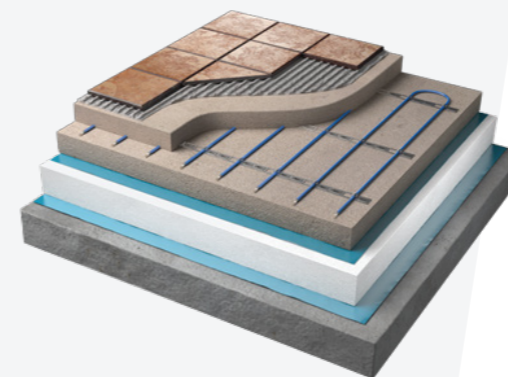

افضل شهادات الاعتماد

نحن شركة التدفئة تحت ارضية الحاصلة على اعتماد الجودة الاوروبية واعتماد المعاهد المتخصصة

Hydronic & Electric Systems

EverWarm[®]
HEATING SOLUTIONS

Warmup

Clypso

- Under floor pipes
- heated by hot water
- Best for large houses long time usage
- Suitable for all floor types
- System total thickness: 100 mm
- Gas boiler needed

Warmup

PVC Mat

- Under floor cables
- heated by electricity
- Best for bathrooms and short time usage
- Suitable for ceramic, porcelain and marble floors
- System total thickness: 14 mm

Warmup

Inscreed

- Under floor cables heated by electricity
- Best for small houses long time usage
- Suitable for all floor types
- System total thickness: 50 mm

Warmup

Foil Heater

- Under floor aluminium mat heated by electricity
- Best for bedrooms and short time usage
- Suitable for HDF, wood and carpet floors
- System total thickness: 14 mm

Hydronic Systems

The Clypso water system by Warmup is a single loop of pipes that run underfloor, within a layer of screed, which provides protection for pipes and uniform radiation of the heat to the finish floor. The pipes are heated by hot water, which itself is heated by gas fueled boilers, which makes it the most efficient system in operation cost, and the most suitable for large houses.