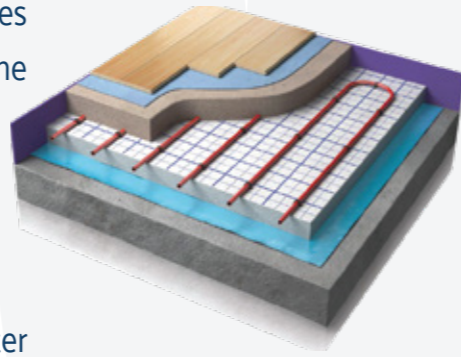

Hydronic Systems

The Clypso water system by Warmup is a single loop of pipes that run underfloor, within a layer of screed, which provides protection for pipes and uniform radiation of the heat to the finish floor. The pipes are heated by hot water, which itself is heated by gas fueled boilers, which makes it the most efficient system in operation cost, and the most suitable for large houses.

- . One loop of pipes eliminates leakage risk
- . 50 years warranty for PE-RT pipes
- . Smart thermostats, electronic valves and wiring center provides fully automated heat control.
- . Everwarm only uses best wall hung boilers in the market regarding quality, service and warranty

نظام مياه كالبسو من شركة وارم اب هو دائرة مغلقة من المواسير المثبتة تحت الأرضية، داخل طبقة من اللياسة الاسمنتية، التي يوفر الحماية للمواسير والتوزيع المنتظم للحرارة الي سطح التشطيب النهائي. يتم تسخين المواسير عن طريق الماء الساخن ، الذي يتم تسخينه في حد ذاته بواسطة غلايات تعمل بالغاز ، مما يجعلها النظام الأكثر كفاءة في تكلفة التشغيل ، والأنسب للمنازل الكبيرة دائرة التدفئة مكونة من ماسورة واحدة بدون أي وصلات لمنع مخاطر التسريب نهائيا

انابيب بي أي ار تي مشمولة بضمان 50 عاما الترموستات الذكي و المحابس الكهربائية و دائرة التحكم الالكترونية توفر للمستخدم تحكم اوتوماتيكي كامل في درجات الحرارة و توقيتاتها إيفروورم تستخدم فقط افضل الغلايات من حيث الكفاءة و الصيانة و الضمان