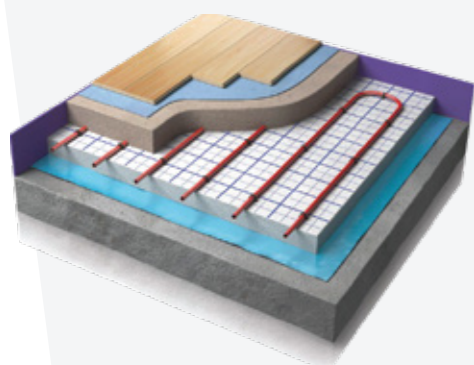

افضل شهادات الاعتماد

نحن شركة التدفئة تحت ارضية الحاصلة على اعتماد الجودة الاوروبية واعتماد المعاهد المتخصصة

Hydronic & Electric Systems

EverWarm[®]
HEATING SOLUTIONS

Warmup

Clypso

- Under floor pipes
- heated by hot water
- Best for large houses long time usage
- Suitable for all floor types
- System total thickness: 100 mm
- Gas boiler needed

Warmup

PVC Mat

- Under floor cables
- heated by electricity
- Best for bathrooms and short time usage
- Suitable for ceramic, porcelain and marble floors
- System total thickness: 14 mm

Warmup

Inscreed

- Under floor cables heated by electricity
- Best for small houses long time usage
- Suitable for all floor types
- System total thickness: 50 mm

Warmup

Foil Heater

- Under floor aluminium mat heated by electricity
- Best for bedrooms and short time usage
- Suitable for HDF, wood and carpet floors
- System total thickness: 14 mm

Hydronic Systems

The Clypso water system by Warmup is a single loop of pipes that run underfloor, within a layer of screed, which provides protection for pipes and uniform radiation of the heat to the finish floor. The pipes are heated by hot water, which itself is heated by gas fueled boilers, which makes it the most efficient system in operation cost, and the most suitable for large houses.