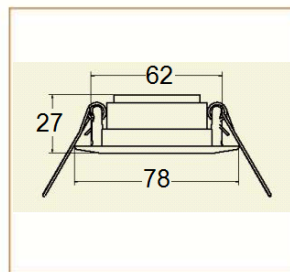

Basic Data

Material	Die Cast Aluminum
Finishing	Electrostatic Painting
Optics	Lens
Weight	170 gm
IP	40
IK	08
Suspension	Ceiling Recessed
Additional Data	

Specifications

Art No.	WAT	CCT	CRI	LED	Angle	TL	Ø
73330-PL-	4	3000	75	3	24	378	73
73331-PL-	4	5000	75	3	24	405	73

Dimensions

Light Distribution

All Luminaires are electrical tested & protection tested according to the standard (IEC 598)