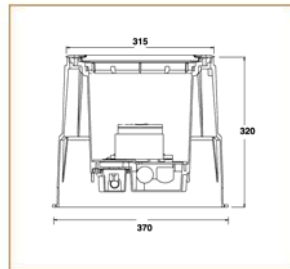

Basic Data

Material	Plastic
Finishing	Polishing
Optics	Lens
Weight	6.7kg
IP	67
IK	08
Suspension	Ground Recessed
Additional Data	

Specifications

Art No.	WAT	CCT	CRI	LED	Angle	TL	Ø
71051-PL-	30	3000	> 70	16	10	2244	-
71056-PL-	30	5000	> 70	16	10	2380	-

Dimensions

Light Distribution

All Luminaires are electrical tested & protection tested according to the standard (IEC 598)