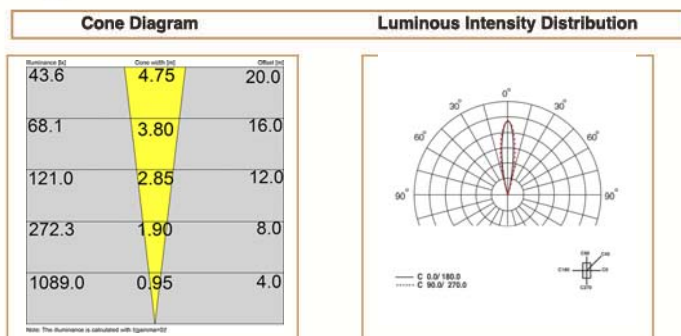

Light Distribution

All Luminaires are electrical tested & protection tested according to the standard (IEC 598)