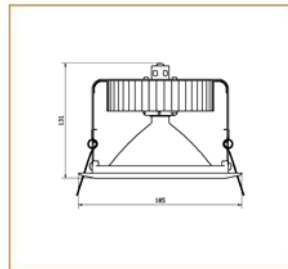

Basic Data

Material	Die Cast Aluminum
Finishing	Electrostatic Painting
Optics	
Weight	650 gm
IP	54
IK	08
Suspension	Ceiling Recessed
Additional Data	

Specifications

Art No.	WAT	CCT	CRI	LED	Angle TL	Ø
73170-PL-	20	3000	80	1	91	1188
73175-PL-	20	5000	80	1	91	1320

Dimensions

Light Distribution

All Luminaries are electrical tested & protection tested according to the standard (IEC 598)