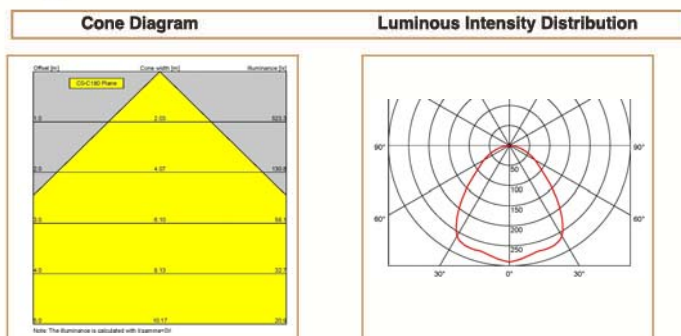

Light Distribution

All Luminaries are electrical tested & protection tested according to the standard (IEC 598)