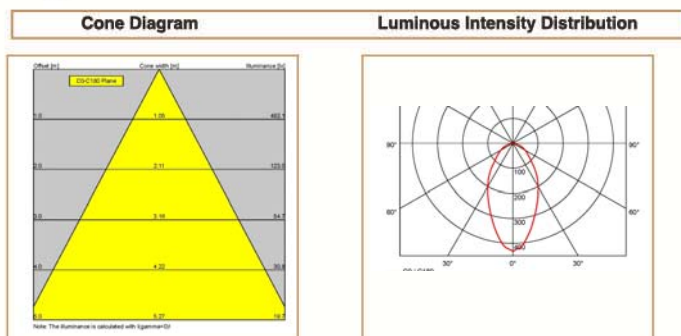

Light Distribution

All Luminaires are electrical tested & protection tested according to the standard (IEC 598)