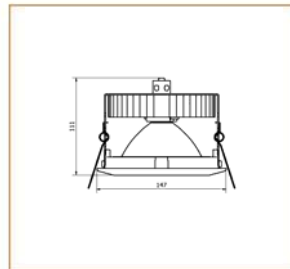

## Basic Data

|                 |                        |
|-----------------|------------------------|
| Material        | Die Cast Aluminum      |
| Finishing       | Electrostatic Painting |
| Optics          |                        |
| Weight          | 600 gm                 |
| IP              | 54                     |
| IK              | 08                     |
| Suspension      | Ceiling Recessed       |
| Additional Data |                        |

## Dimensions