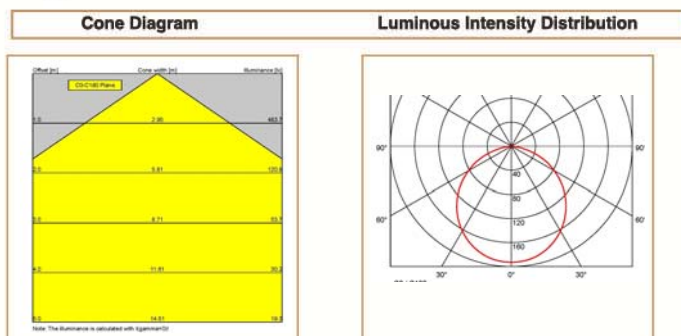

Light Distribution

All Luminaires are electrical tested & protection tested according to the standard (IEC 598)