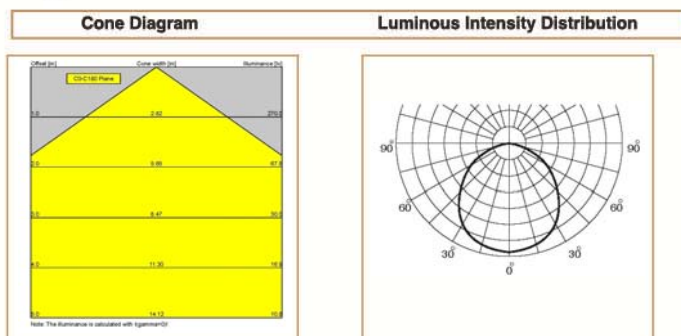

Light Distribution

All Luminaires are electrical tested & protection tested according to the standard (IEC 598)