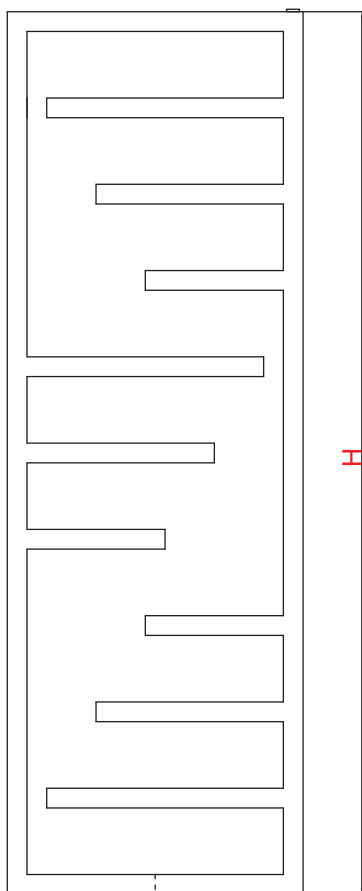

# BOKA

**Towel Rail**

# BOKA

BOKA puts a new twist on a classic ladder style towel rail with a simple design that allows for the easy hanging of towels. BOKA is efficient, available in RAL colours or chrome plated, just a perfect addition to any bathroom or kitchen.

# BOKA

Height (H)	Length (L)	Centres (A)	No el	Weight	Volume	OUTPUT (watt)							
						$\Delta t=30^{\circ}\text{C}$		$\Delta t=40^{\circ}\text{C}$		$\Delta t=50^{\circ}\text{C}$		$\Delta t=60^{\circ}\text{C}$	
mm	mm	mm	pcs	kg	l	ral	chrome	ral	chrome	ral	chrome	ral	chrome
740	600	560	5	6.4	4.1	133	102	189	146	256	197	320	246
1265	600	560	8	10.2	6.5	213	164	303	233	409	315	511	393
1790	600	560	11	14.1	8.9	292	225	416	320	562	432	702	540