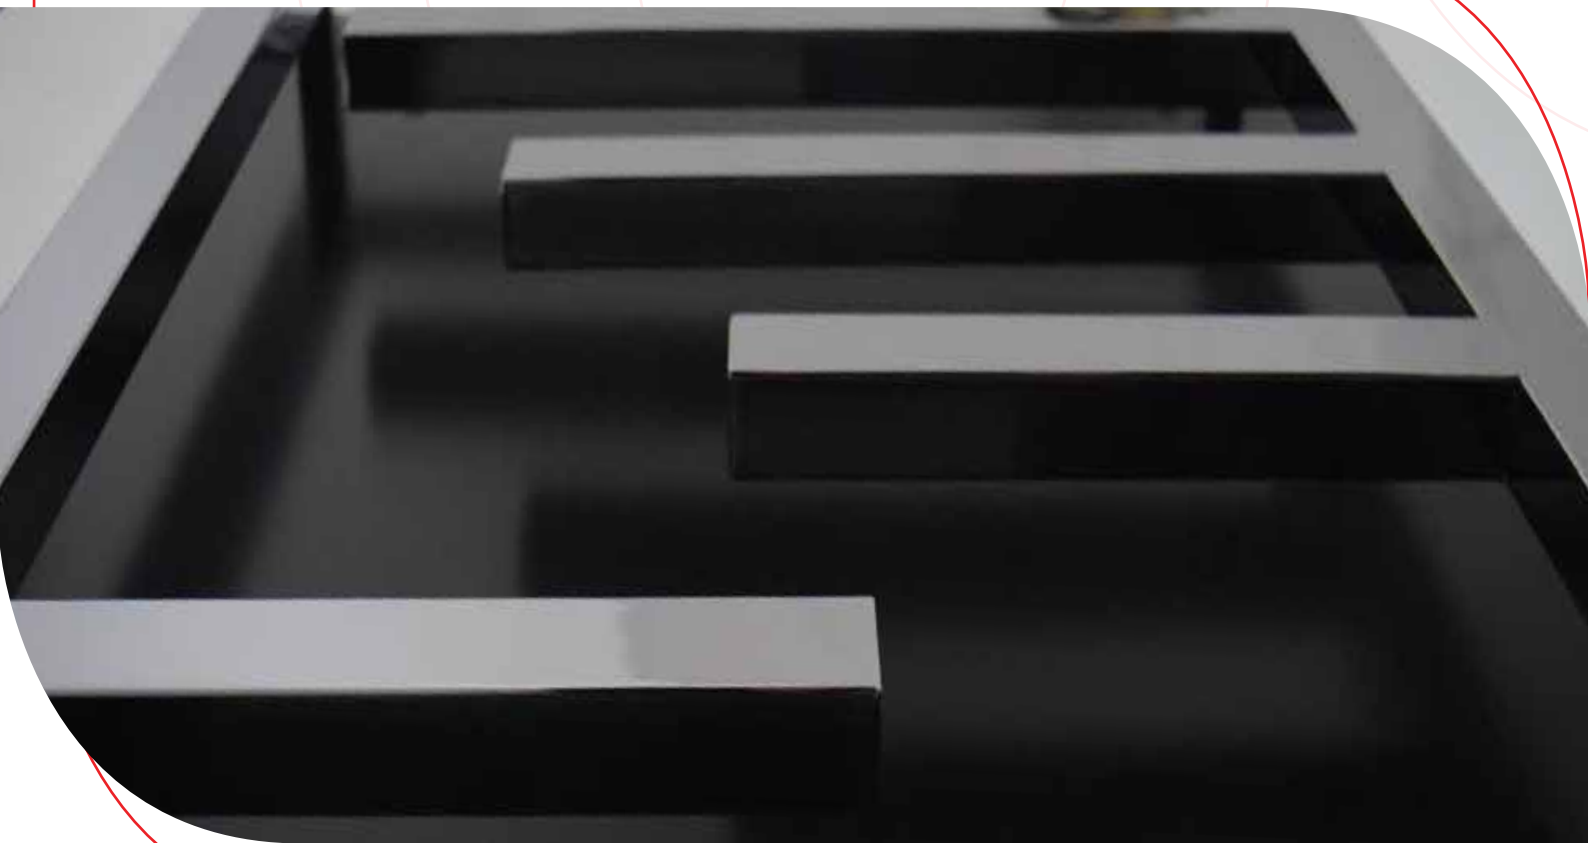

# BOKA

BOKA puts a new twist on a classic ladder style towel rail with a simple design that allows for the easy hanging of towels. BOKA is efficient, available in RAL colours or chrome plated, just a perfect addition to any bathroom or kitchen.