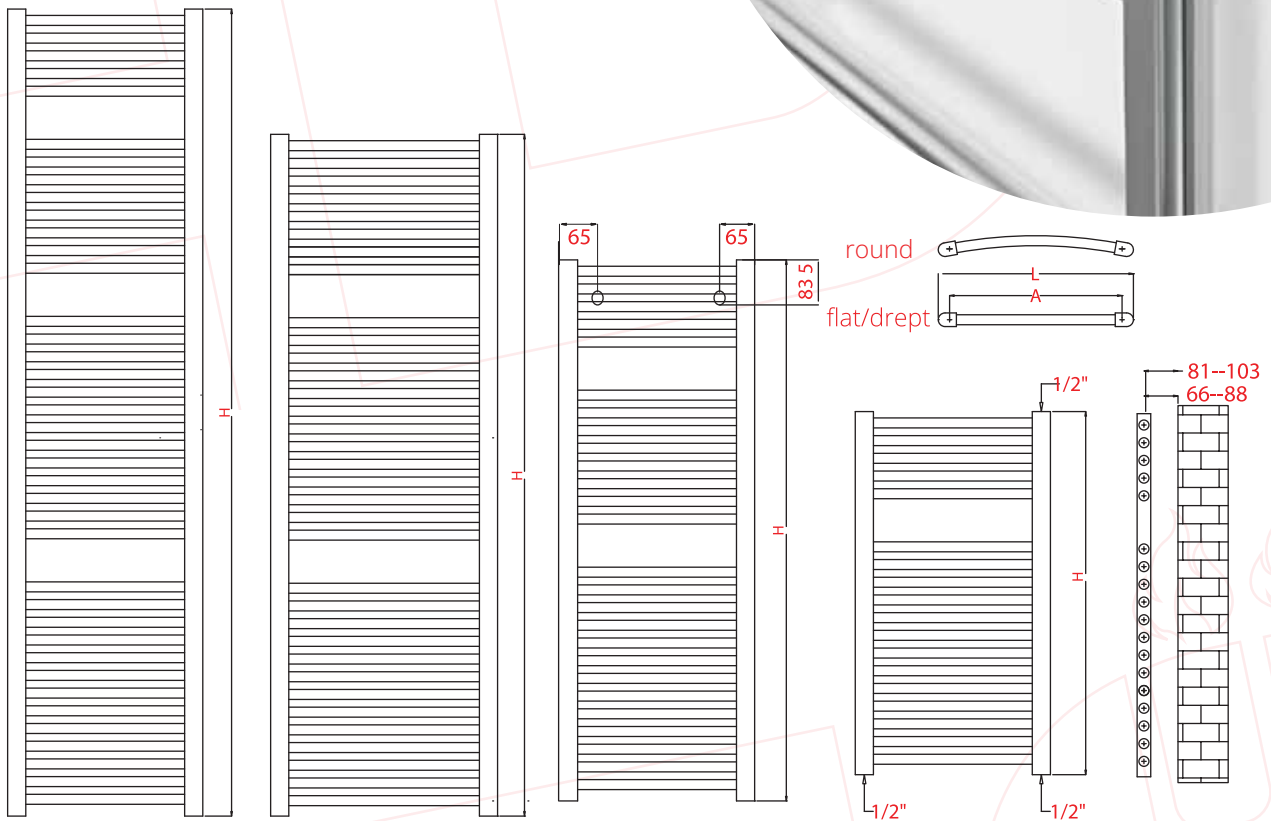

N

Towel Rail

SCALA N

SCALA N is a good looking radiator which won't steal the show, just will keep you and your towels warm all day. Available in any colour and chrome plated. In its round version, SCALA N ROUND is a elegant towel rail radiator, its gently curving tubes work together to combine aesthetic appeal with efficient drying space.

Scala N

Scala n round

Height (H)	Length (L)	Centres (A)	No el	Weight	Volume	OUTPUT (watt)								
						$\Delta t=30^{\circ}\text{C}$		$\Delta t=40^{\circ}\text{C}$		$\Delta t=50^{\circ}\text{C}$		$\Delta t=60^{\circ}\text{C}$		
mm	mm	mm	pcs	kg	l	ral	chrome	ral	chrome	ral	chrome	ral	chrome	electrical
800	450	400	18	6.0	3.6	179	138	253	195	342	263	426	328	300
800	500	450	18	6.5	3.8	200	154	282	217	381	293	475	365	300
800	600	550	18	9.4	5.2	231	177	326	251	440	339	548	421	500
1200	450	400	26	8.7	5.2	261	201	369	284	499	384	620	477	600
1200	500	450	26	9.4	5.6	286	220	404	311	546	420	679	522	600
1200	600	550	26	10.7	6.4	340	262	480	370	649	499	808	621	600
1500	450	400	34	11.1	6.7	344	265	486	374	656	505	817	628	600
1500	500	450	34	12.0	7.2	376	289	531	409	718	552	893	687	900
1500	600	550	34	13.8	8.3	441	339	622	479	841	647	1047	805	900
1800	450	400	39	12.9	7.8	398	306	562	433	760	585	946	727	900
1800	500	450	39	13.9	8.4	406	312	573	441	775	596	964	742	900
1800	600	550	39	15.9	9.6	509	392	719	553	972	748	1209	930	1200

● We can make custom dimensions, after technical analysis.

Max. working pressure max.7 bar

Max. working temperature 90°C

Mounting kit included

S1

Hydraulic connections

FINISHES

COLORS AVAILABLE