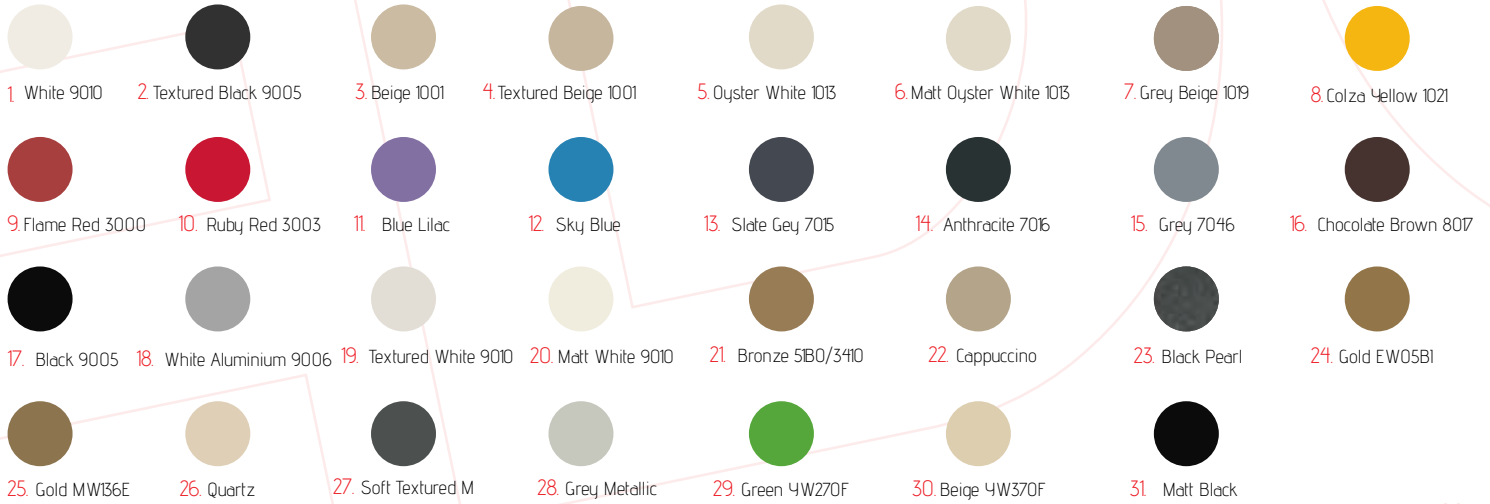

PAINT COLOUR OPTIONS

FINISHES AND SPECIAL PAINTS

QUARTZ GLASS FINISHES

+2 0110 177 7751

www.EdgesHeating.com

Infor@solaredges.com

2 Ext 26 July St . Lebnan Sq .

El Hawary Tower , Mohandessin