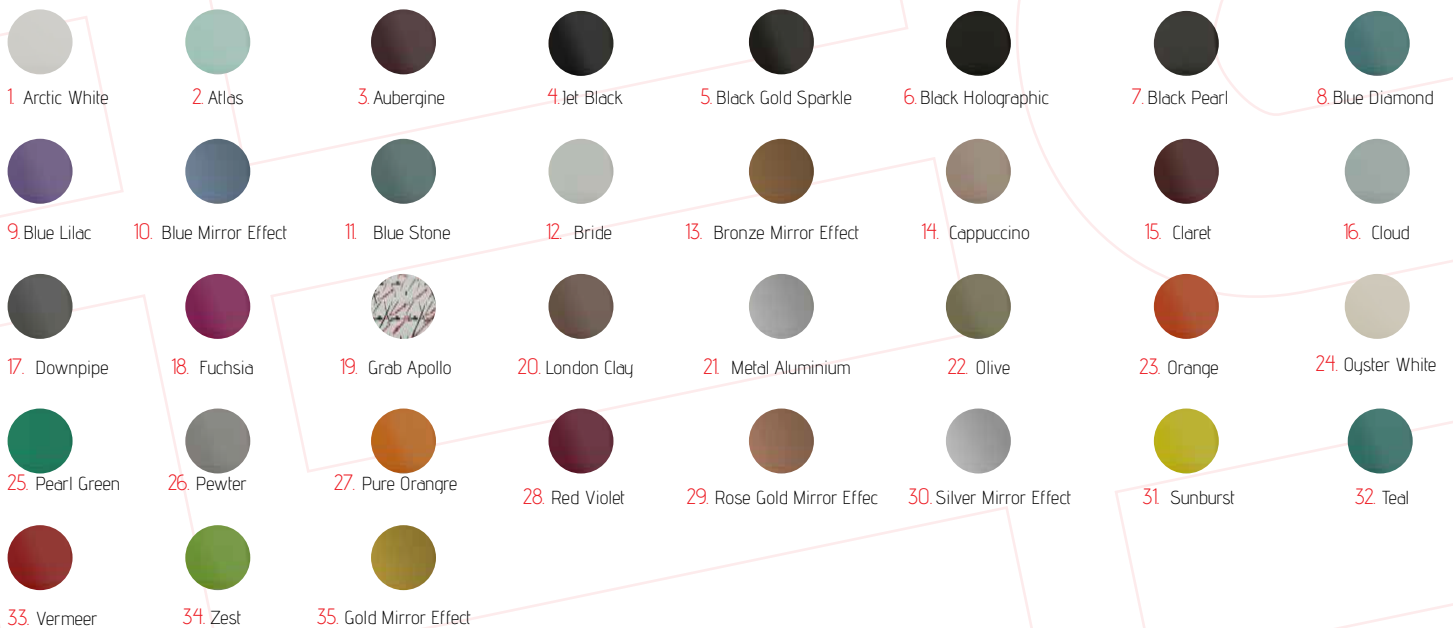

PAINT COLOUR OPTIONS

FINISHES AND SPECIAL PAINTS

QUARTZ GLASS FINISHES

+2 0110 177 7751

www.EdgesHeating.com

Infor@solaredges.com

2 Ext 26 July St . Lebnan Sq .

El Hawary Tower , Mohandessin