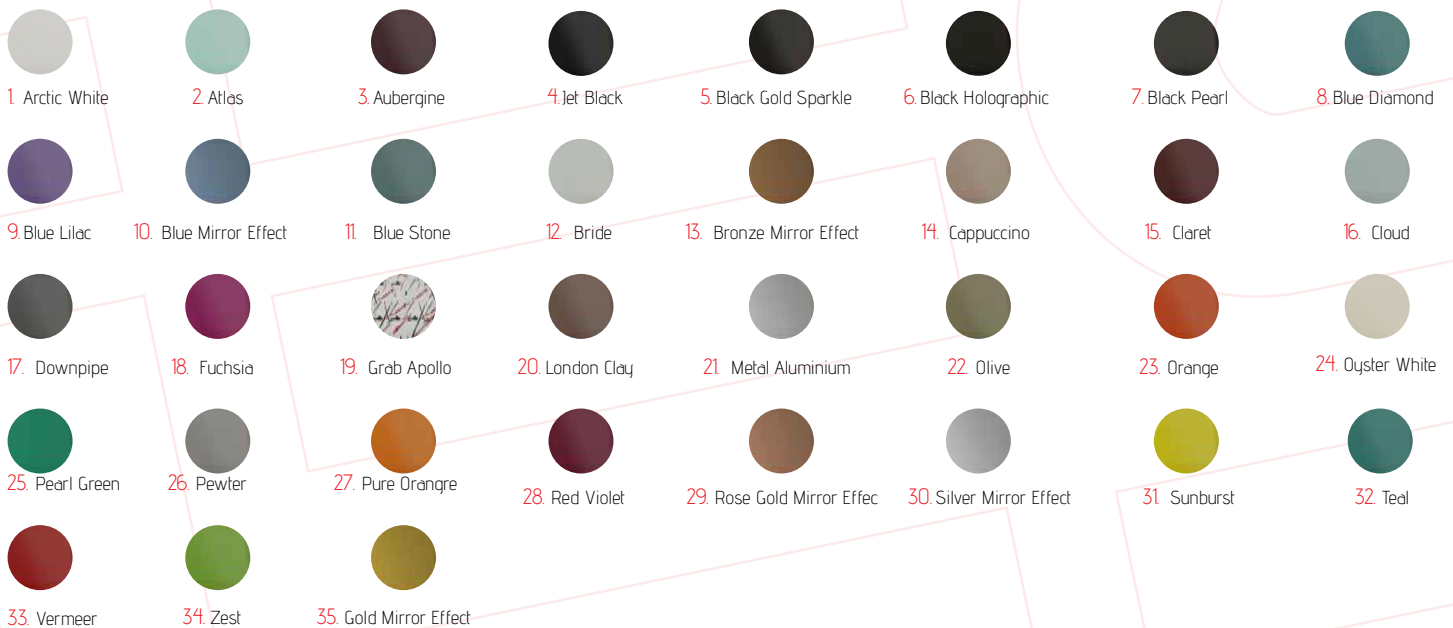

FINISHES AND SPECIAL PAINTS

QUARTZ GLASS FINISHES