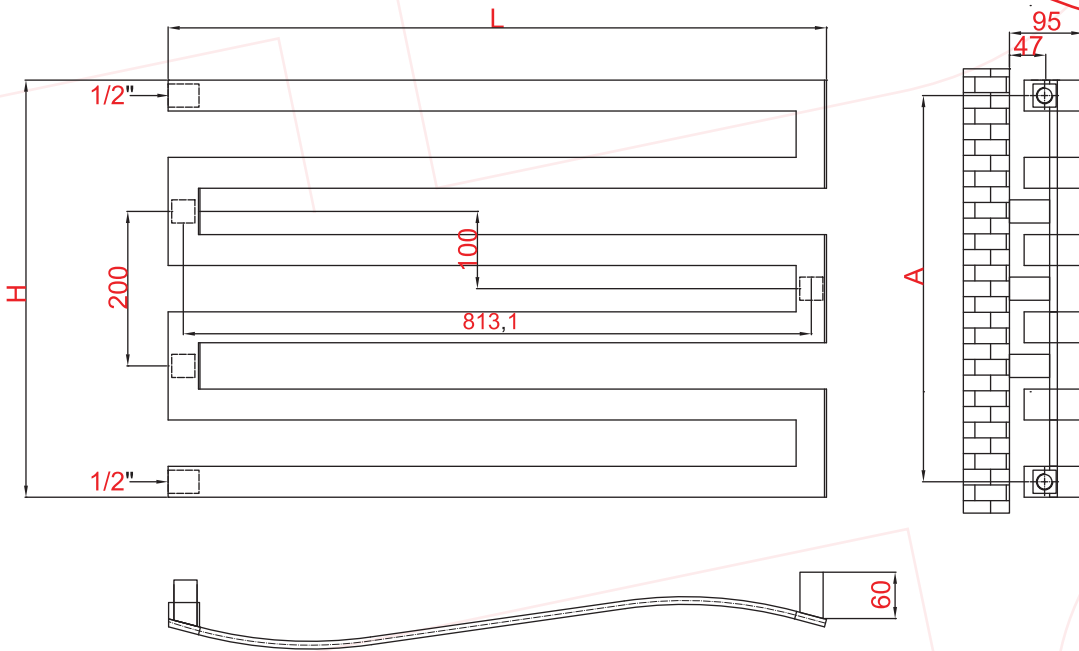

Towel Rail

Esse

The ultra slim ESSE features flat tubes with a subtle curving profile that flows smoothly, looking perfect in any contemporary setting. With its attractive shape, ESSE can either be used as a supplemental heater or be the sole source of heat for a smaller room.

Esse

Height (H)	Length (L)	Centres (A)	No el	Weight	Volume	OUTPUT (watt)							
						$\Delta t=30^{\circ}\text{C}$		$\Delta t=40^{\circ}\text{C}$		$\Delta t=50^{\circ}\text{C}$		$\Delta t=60^{\circ}\text{C}$	
mm	mm	mm	pcs	kg	l	ral	chrome	ral	chrome	ral	chrome	ral	chrome
540	850	500	6	6.0	1.4	142	109	201	154	271	208	339	261

Max. working pressure max. 7 bar

Max. working temperature 90°C

Mounting kit included

Hydraulic connections

FINISHES

COLORS AVAILABLE

PAINT COLOUR OPTIONS

FINISHES AND SPECIAL PAINTS