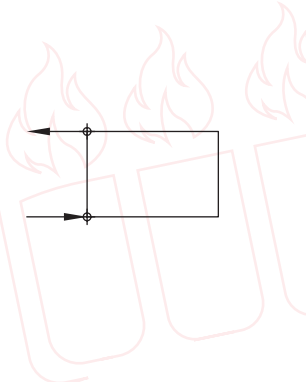

Towel Rail

Esse

The ultra slim ESSE features flat tubes with a subtle curving profile that flows smoothly, looking perfect in any contemporary setting. With its attractive shape, ESSE can either be used as a supplemental heater or be the sole source of heat for a smaller room.

Esse

Height (H)	Length (L)	Centres (A)	No el	Weight	Volume	OUTPUT (watt)							
						$\Delta t=30^{\circ}\text{C}$		$\Delta t=40^{\circ}\text{C}$		$\Delta t=50^{\circ}\text{C}$		$\Delta t=60^{\circ}\text{C}$	
mm	mm	mm	pcs	kg	l	ral	chrome	ral	chrome	ral	chrome	ral	chrome
540	850	500	6	6.0	1.4	142	109	201	154	271	208	339	261