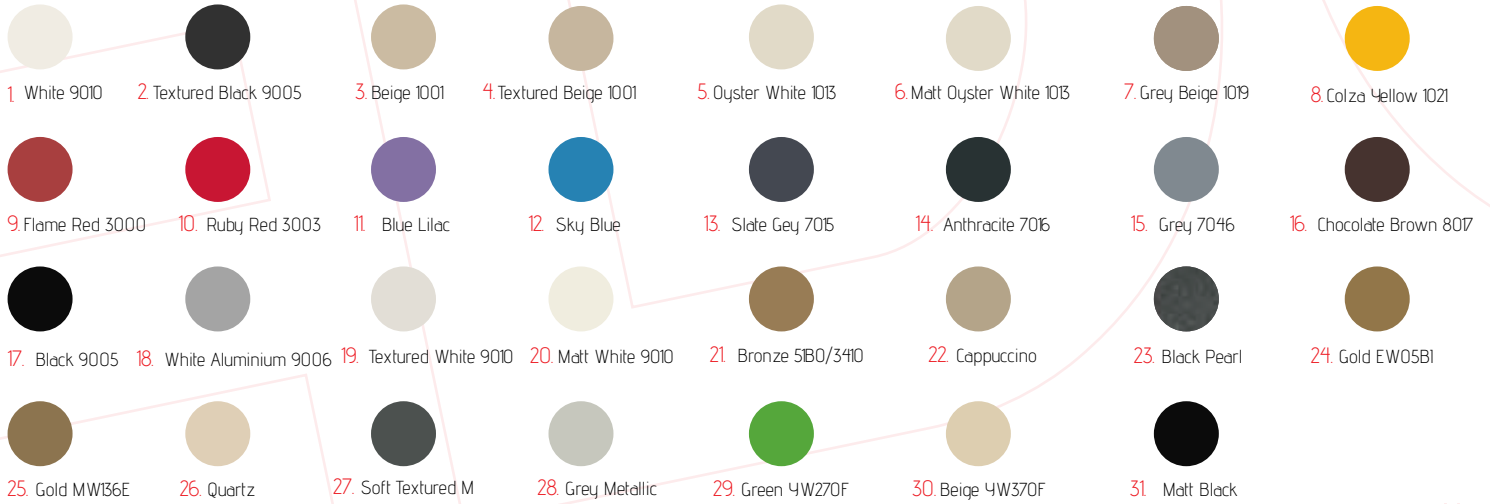

FINISHES

COLORS AVAILABLE

PAINT COLOUR OPTIONS