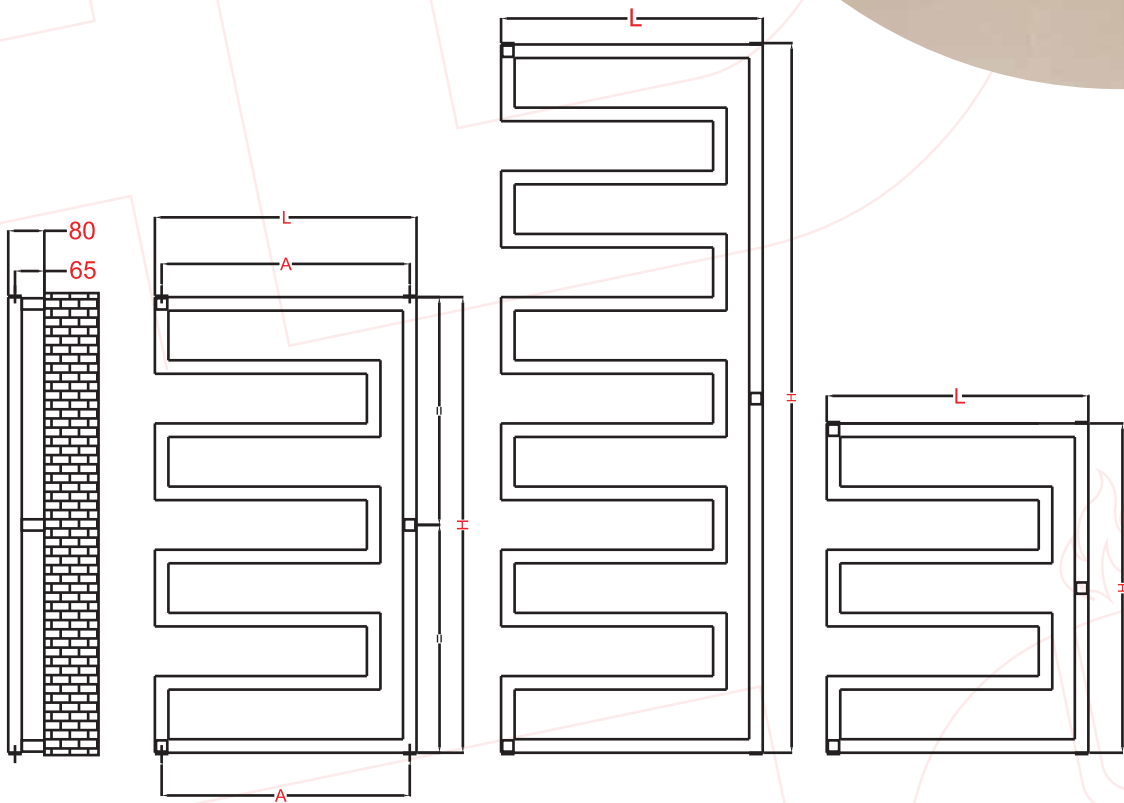

# SERA

**Towel Rail**

# SERA

Modern styled towel rail with its contemporary look and feel, SERA is sure to compliment any modern room. Available in all finishes and also in electric version, SERA can suit any bathroom or kitchen, bringing that designer feel into your home.

# SERA

Height (H)	Length (L)	Centres (A)	No el	Weight	Volume	OUTPUT(watt)												
						$\Delta t=30^{\circ}\text{C}$			$\Delta t=40^{\circ}\text{C}$			$\Delta t=50^{\circ}\text{C}$			$\Delta t=60^{\circ}\text{C}$			
mm	mm	mm	pcs	kg	l	ral	chrome	stainless steel	ral	chrome	stainless steel	ral	chrome	stainless steel	ral	chrome	stainless steel	electrical
450	580	550	4	3.87	2.10	95	73	70	134	103	99	181	140	134	227	174	168	150
730	580	550	6	5.88	3.19	145	111	107	204	157	151	276	212	204	345	265	256	300
1010	580	550	8	7.89	4.29	194	149	144	274	211	203	370	285	274	463	356	343	300
1570	580	550	12	11.9	6.5	293	225	217	414	318	307	559	430	414	699	538	518	600