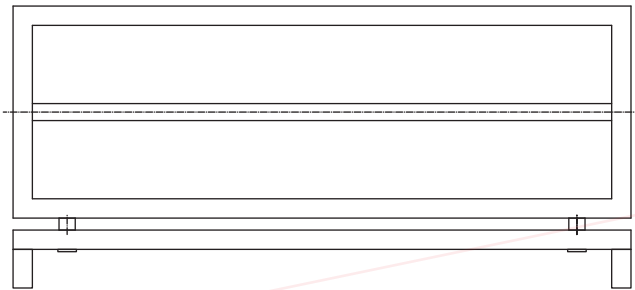

SMART U

Towel Rail

SMART U

SMARTU U has a very functional shape to hang or store towels upon its shelf, so you can keep your towels warm and snug on, while not taking up too much space itself.

SMART U

Height (H)	Length (L)	Centres (A)	Weight/	Volume	OUTPUT							
					$\Delta t=30^{\circ}\text{C}$		$\Delta t=40^{\circ}\text{C}$		$\Delta t=50^{\circ}\text{C}$		$\Delta t=60^{\circ}\text{C}$	
mm	mm	mm	kg	l	ral	chrome	ral	chrome	ral	chrome	ral	chrome
315	800	660	8.1	3.7	214	165	303	233	409	315	491	378

Max. working pressure max. 7 bar

Max. working temperature 90°C

Mounting kit included

Hydraulic connections

S1

S2

FINISHES

COLORS AVAILABLE