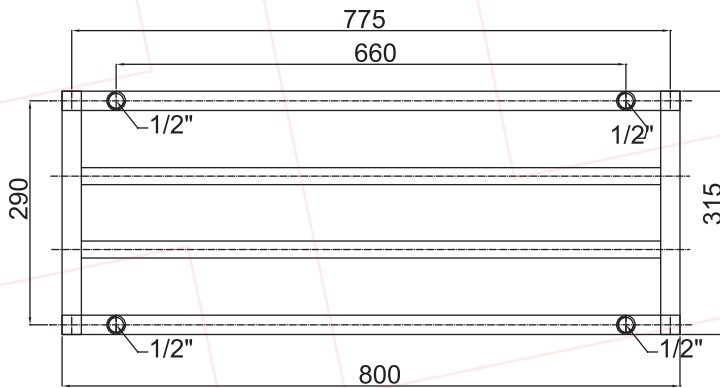

SMART U

Towel Rail

SMART U

SMARTU U has a very functional shape to hang or store towels upon its shelf, so you can keep your towels warm and snug on, while not taking up too much space itself.

SMART U

Height (H)	Length (L)	Centres (A)	Weight/	Volume	OUTPUT							
					$\Delta t=30^{\circ}\text{C}$		$\Delta t=40^{\circ}\text{C}$		$\Delta t=50^{\circ}\text{C}$		$\Delta t=60^{\circ}\text{C}$	
mm	mm	mm	kg	l	ral	chrome	ral	chrome	ral	chrome	ral	chrome
315	800	660	8.1	3.7	214	165	303	233	409	315	491	378

Max. working pressure max. 7 bar

Max. working temperature 90°C

Mounting kit included

Hydraulic connections

S1

S2

FINISHES

COLORS AVAILABLE