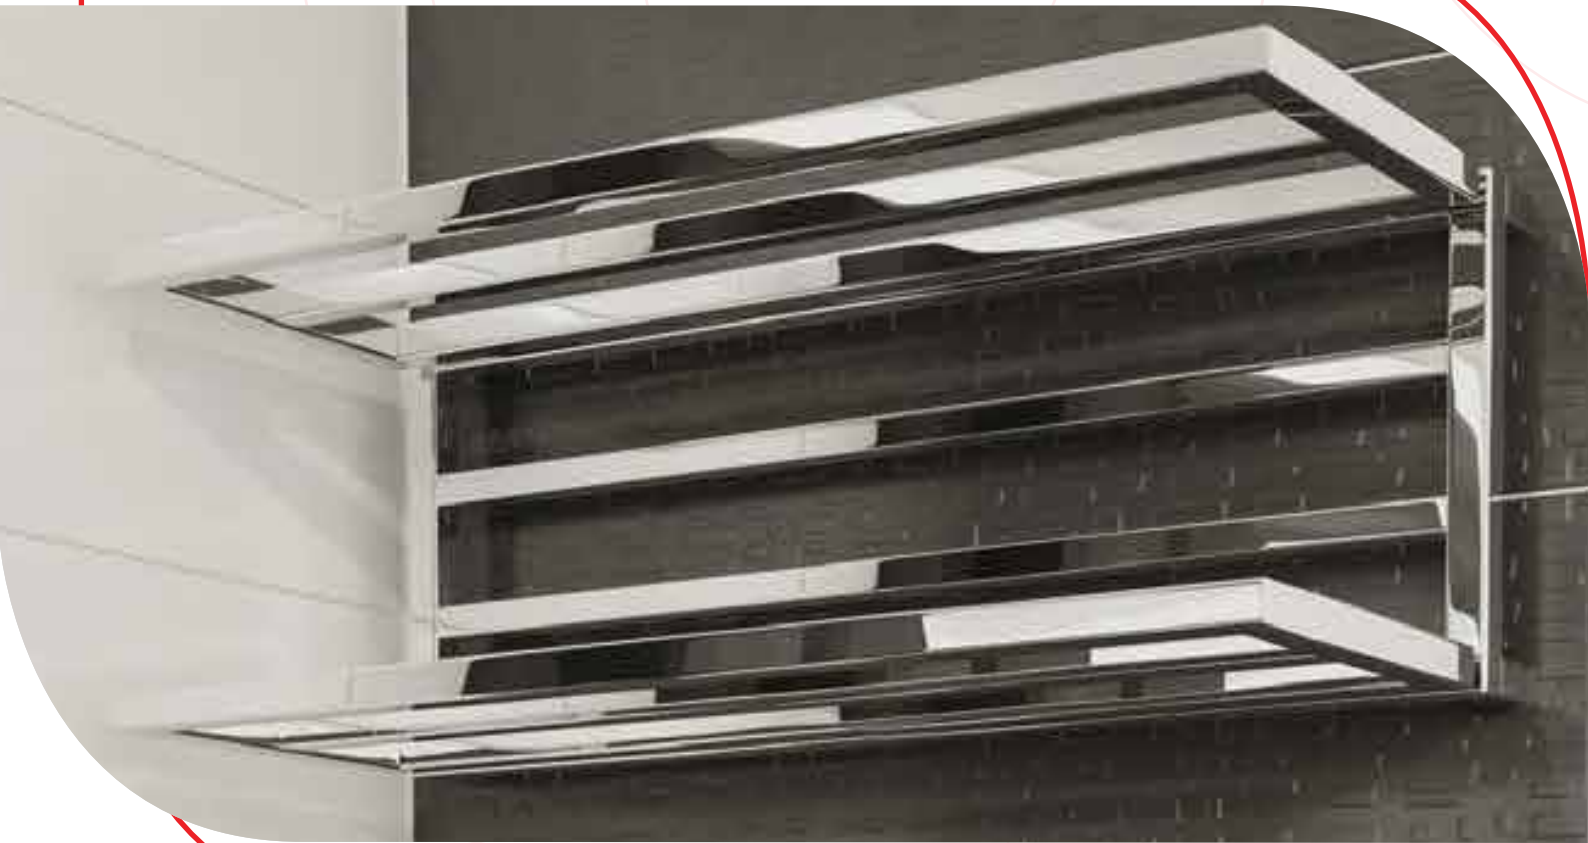

SMART U

Towel Rail

SMART U

SMARTU U has a very functional shape to hang or store towels upon its shelf, so you can keep your towels warm and snug on, while not taking up too much space itself.

SMART U

Height (H)	Length (L)	Centres (A)	Weight/	Volume	OUTPUT							
					$\Delta t=30^{\circ}\text{C}$		$\Delta t=40^{\circ}\text{C}$		$\Delta t=50^{\circ}\text{C}$		$\Delta t=60^{\circ}\text{C}$	
mm	mm	mm	kg	l	ral	chrome	ral	chrome	ral	chrome	ral	chrome
315	800	660	8.1	3.7	214	165	303	233	409	315	491	378

Max. working pressure max. 7 bar

Max. working temperature 90°C

Mounting kit included

Hydraulic connections

S1

S2

FINISHES

COLORS AVAILABLE