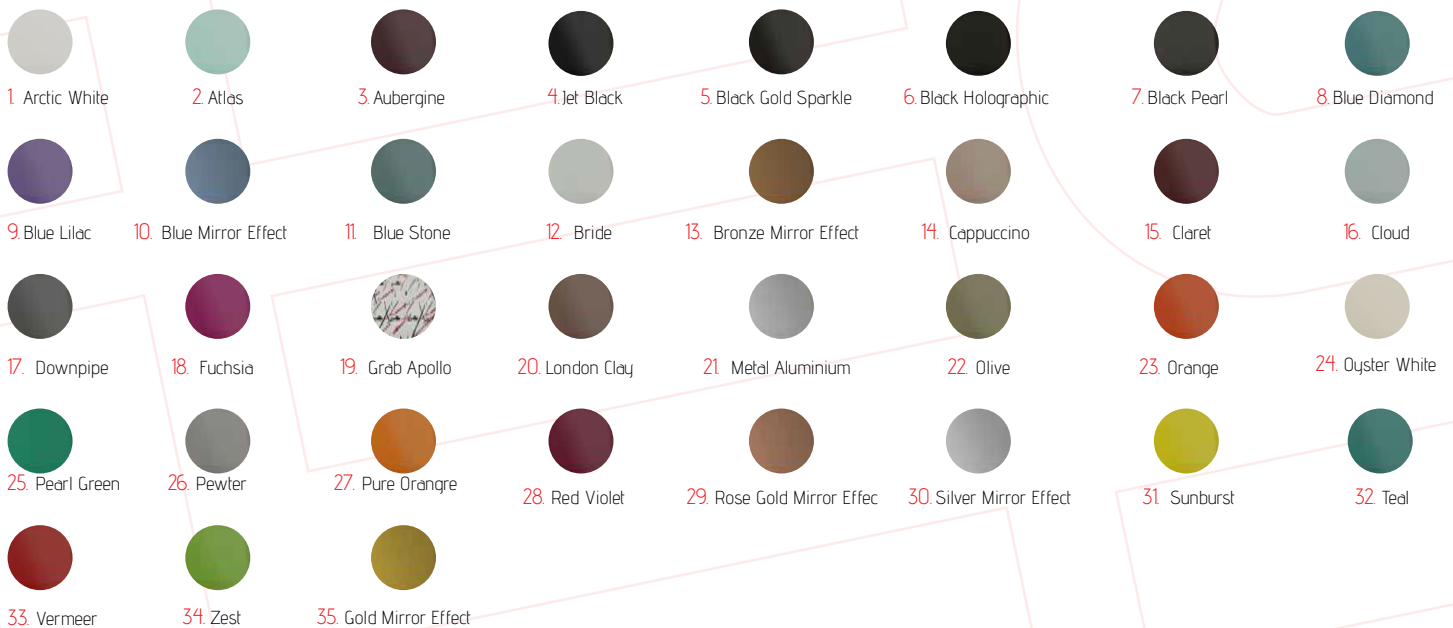

PAINT COLOUR OPTIONS

FINISHES AND SPECIAL PAINTS

QUARTZ GLASS FINISHES

+2 0110 177 7751

www.EdgesHeating.com

Infor@solaredges.com

2 Ext 26 July St . Lebnan Sq .

El Hawary Tower , Mohandessin