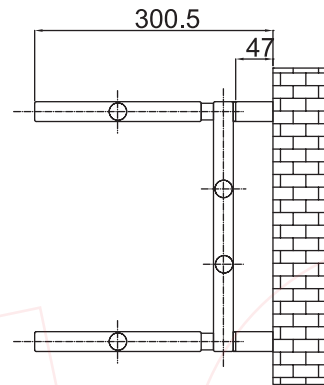

SMART U

Towel Rail

SMART U

SMARTU U has a very functional shape to hang or store towels upon its shelf, so you can keep your towels warm and snug on, while not taking up too much space itself.

SMART U

Height (H)	Length (L)	Centres (A)	Weight/	Volume	OUTPUT							
					$\Delta t=30^{\circ}\text{C}$		$\Delta t=40^{\circ}\text{C}$		$\Delta t=50^{\circ}\text{C}$		$\Delta t=60^{\circ}\text{C}$	
mm	mm	mm	kg	l	ral	chrome	ral	chrome	ral	chrome	ral	chrome
315	800	660	8.1	3.7	214	165	303	233	409	315	491	378

Max. working pressure max. 7 bar

Max. working temperature 90°C

Mounting kit included

Hydraulic connections

S1

S2

FINISHES

COLORS AVAILABLE