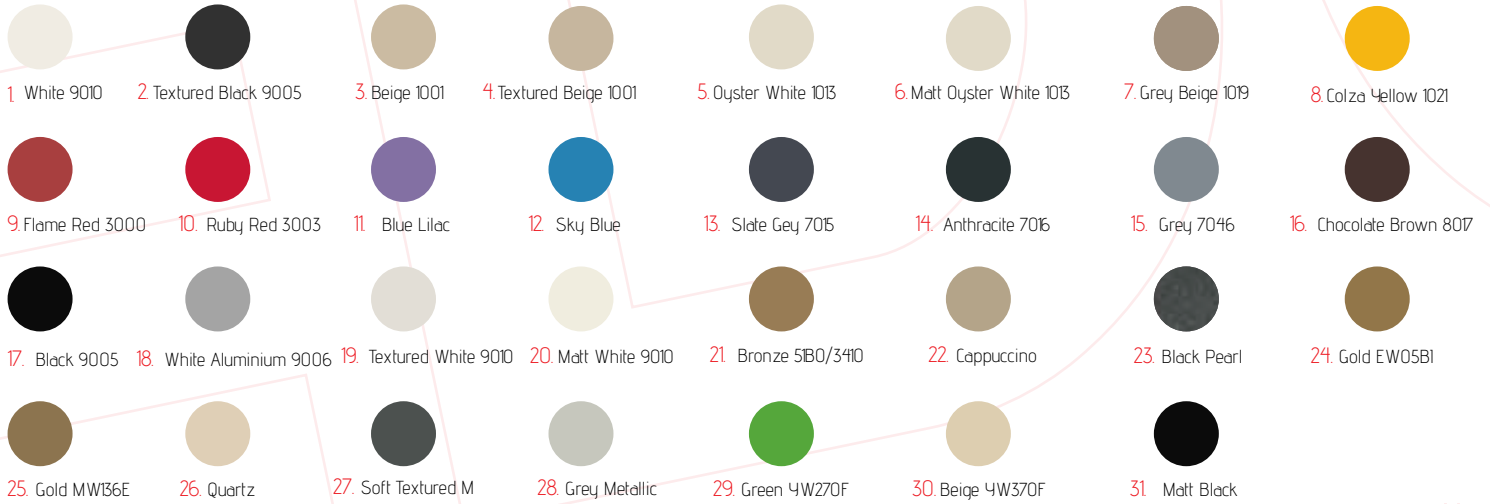

PAINT COLOUR OPTIONS

FINISHES AND SPECIAL PAINTS

QUARTZ GLASS FINISHES

+2 0110 177 7751

www.EdgesHeating.com

Infor@solaredges.com

2 Ext 26 July St . Lebnan Sq .

El Hawary Tower , Mohandessin