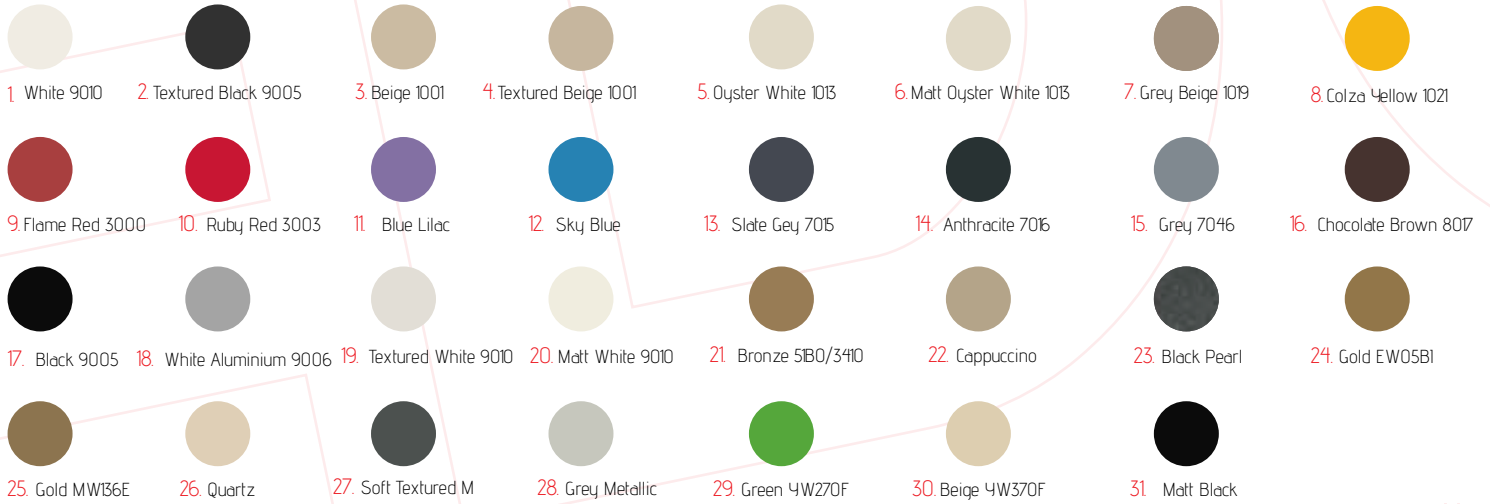

Modena

pavimento /floor
Mo d.80 - 9 tubi/tubes

pavimento/floor
od.120 - 13 tubi/tubes

pavimento/floor
Mod.150 - 15 tubi/tubes

pavimento/floor
Mod.180 - 18 tubi/tubes

White Matt

Black Matt

Anodized

FINISHES

COLORS AVAILABLE

PAINT COLOUR OPTIONS

FINISHES AND SPECIAL PAINTS

QUARTZ GLASS FINISHES

FINISHES

COLORS AVAILABLE

PAINT COLOUR OPTIONS