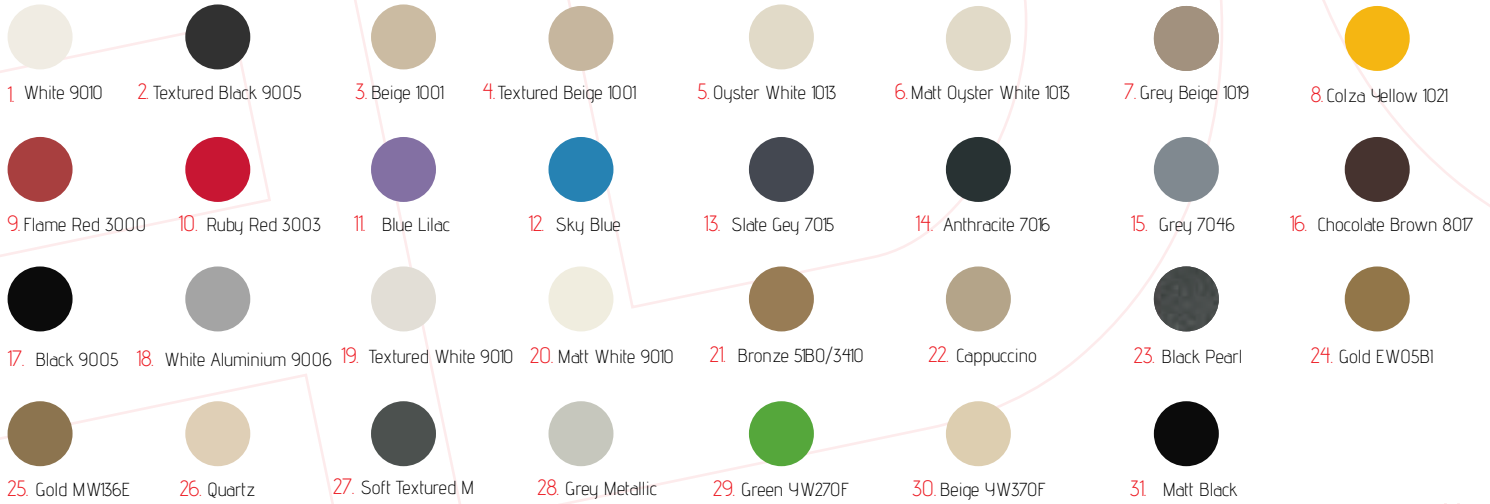

FINISHES

COLORS AVAILABLE

PAINT COLOUR OPTIONS

FINISHES AND SPECIAL PAINTS

QUARTZ GLASS FINISHES

FINISHES

COLORS AVAILABLE

PAINT COLOUR OPTIONS