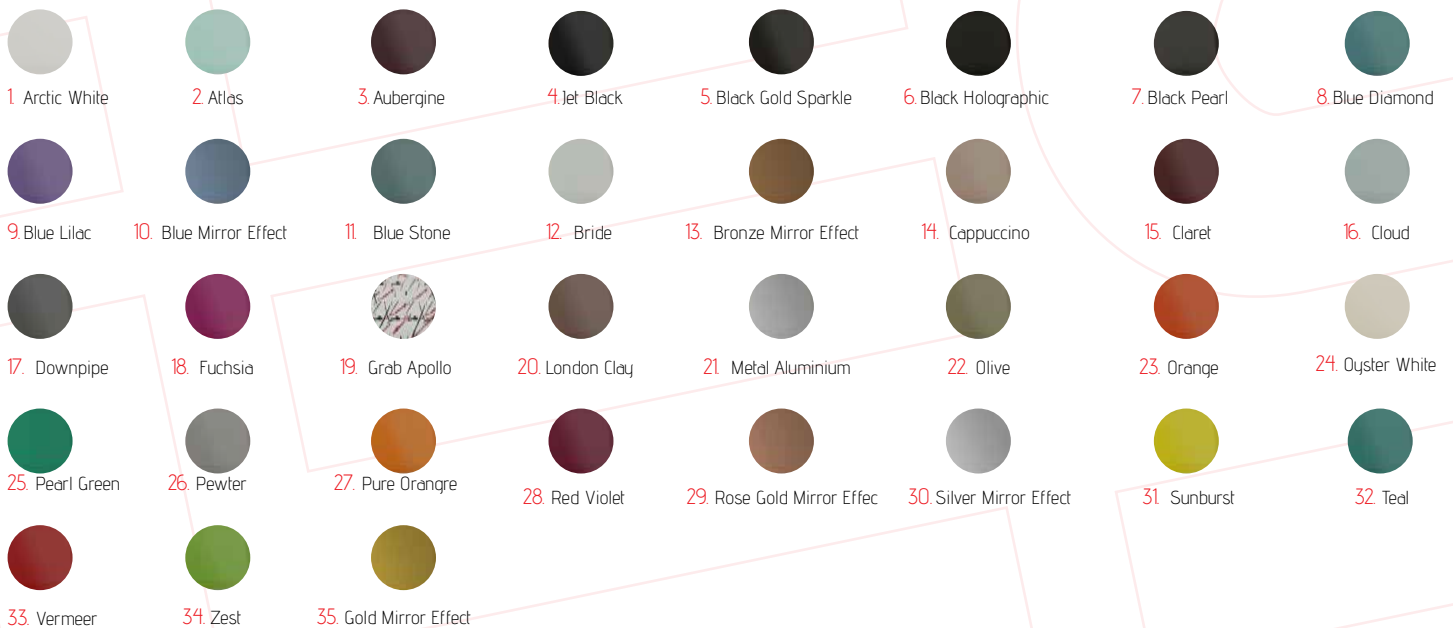

FINISHES AND SPECIAL PAINTS

QUARTZ GLASS FINISHES