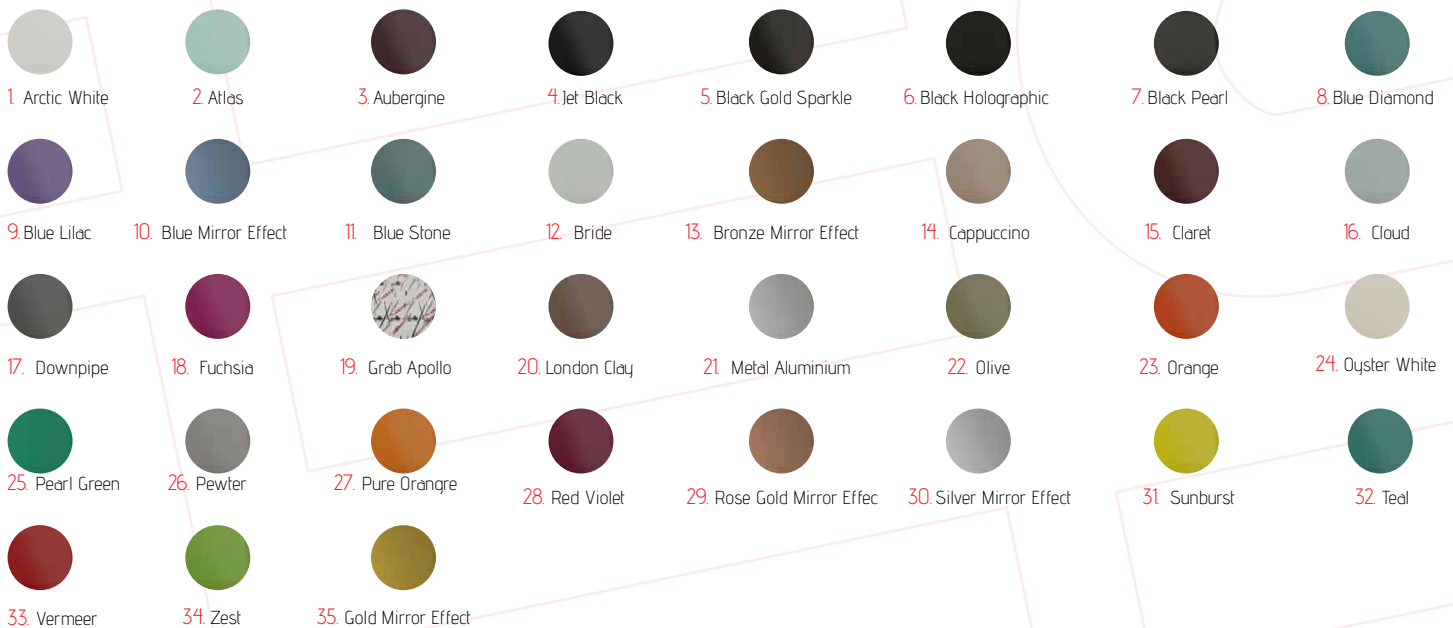

FINISHES

COLORS AVAILABLE

PAINT COLOUR OPTIONS

FINISHES AND SPECIAL PAINTS

QUARTZ GLASS FINISHES

FINISHES

COLORS AVAILABLE

PAINT COLOUR OPTIONS