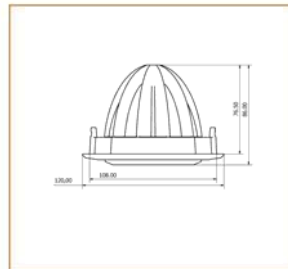

Basic Data

Material	Die Cast Aluminum
Finishing	Electrostatic Painting
Optics	
Weight	1.05 kg
IP	54
IK	08
Suspension	Ceiling Recessed
Additional Data	

Specifications

Art No.	WAT	CCT	CRI	LED	Angle	TL	Ø
73110-PL-	8	3000	80	1	36	428	109
73115-PL-	8	5000	80	1	36	441	109

Dimensions

Light Distribution

All Luminaires are electrical tested & protection tested according to the standard (IEC 598)