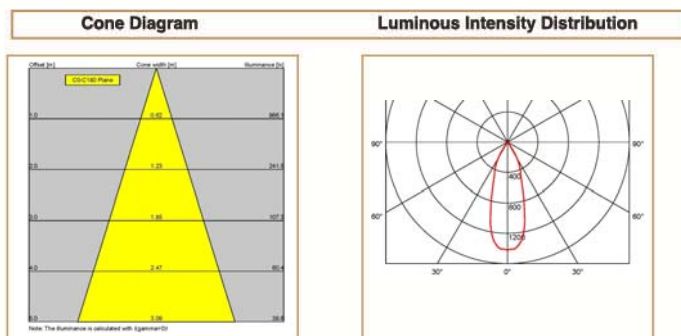

Light Distribution

All Luminaires are electrical tested & protection tested according to the standard (IEC 598)