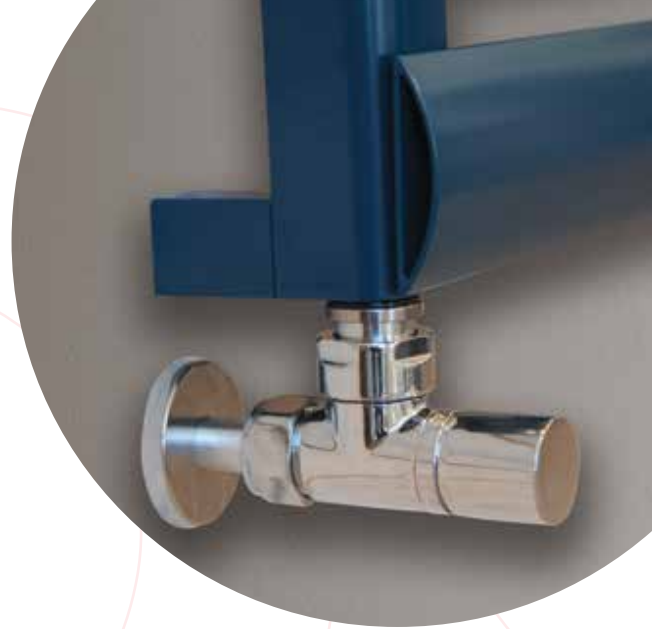

OV-AL HORIZONTAL

codice code	versione feeding	n numero tubi tube number	H altezza height (mm)	L larghezza width (mm)	i interasse center to center distance (mm)	Q_s (W)		Q potenza elettrica electrical power (watt)	peso a vuoto weight empty (kg)	contenuto d'acqua water content (lt)		
						resa termica versione acqua thermal yield						
						Dt 30°C	Dt 50°C					
091.1.050080.22		6	540	826	800	194	378		5,9	1,205		
091.1.050120.22				1226	1200	292	566				7,7	1,605
091.1.050150.22				1526	1500	364	708				8,8	1,905
091.1.050180.22				1826	1800	437	850				10,1	2,255
091.2.050080.22		6	540	826	800			300				
091.2.050120.22				1226	1200			400				
091.2.050150.22				1526	1500			500				
091.2.050180.22				1826	1800			600