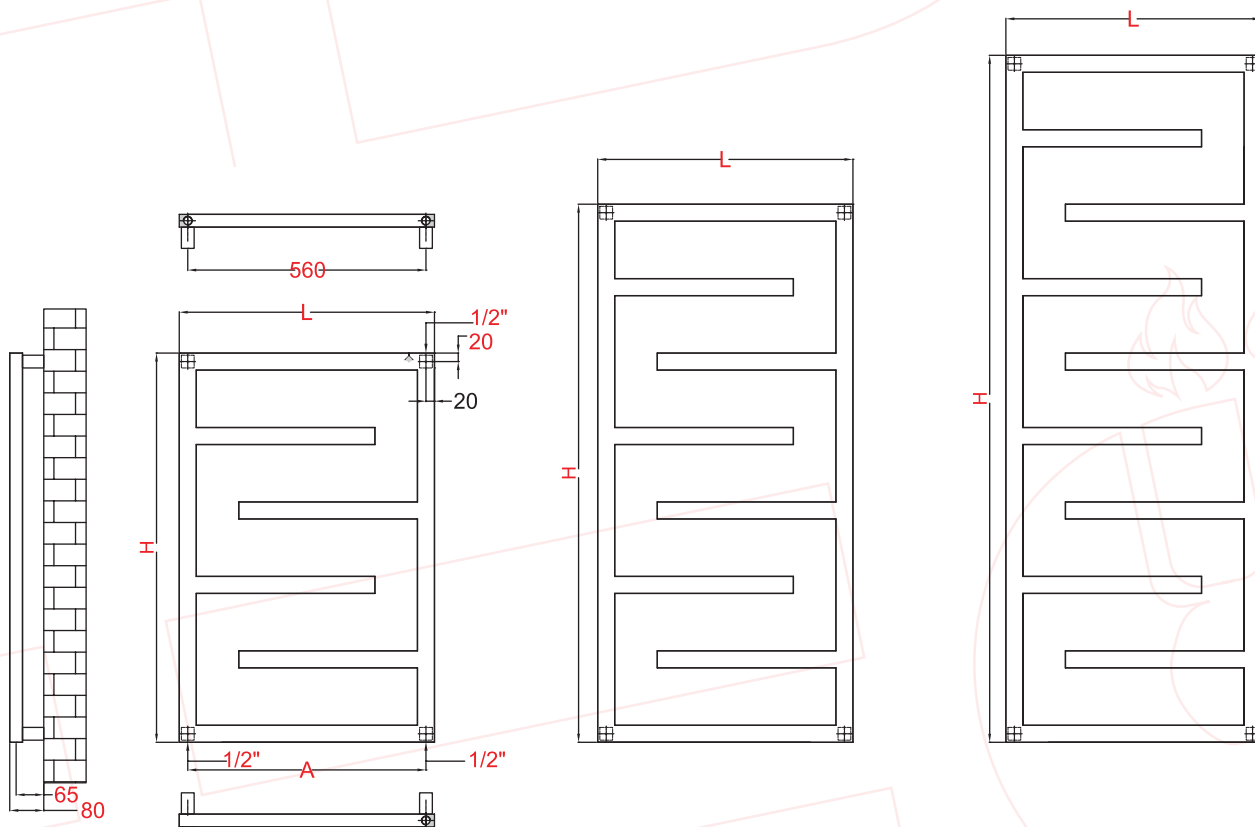

AZTEC

Towel Rail

AZTEC

AZTEC with its simple and elegant design, puts a new twist on a classic ladder style towel radiator. A square asymmetric tubular rail with room to warm up plenty of towels, AZTEC is available in RAL colours, chrome and stainless steel.

AZTEC

Height (H)	Length (L)	Centres (A)	No el	Weight	Volume	OUTPUT (watt)											
						$\Delta t=30^{\circ}\text{C}$			$\Delta t=40^{\circ}\text{C}$			$\Delta t=50^{\circ}\text{C}$			$\Delta t=60^{\circ}\text{C}$		
mm	mm	mm	pcs	kg	l	ral	chrome	stainless steel	ral	chrome	stainless steel	ral	chrome	stainless steel	ral	chrome	stainless steel
915	600	560	6	7.18	4.55	167	128	124	236	181	175	319	245	236	398	306	295
1265	600	560	8	9.61	6.08	223	172	165	315	243	234	426	328	316	533	410	395
1615	600	560	10	12.04	7.62	350	269	259	494	380	366	668	514	495	835	642	618