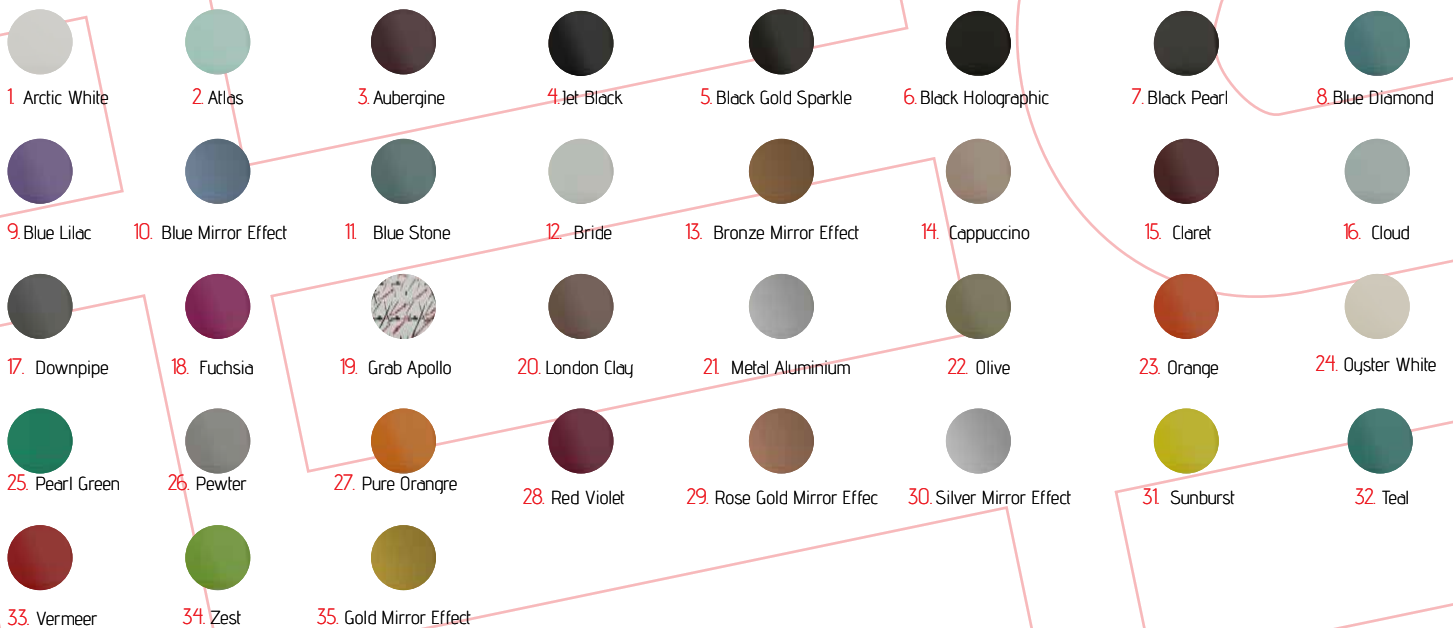

PAINT COLOUR OPTIONS

FINISHES AND SPECIAL PAINTS

QUARTZ GLASS FINISHES

+2 0110 177 7751

www.EdgesHeating.com

Infor@solaredges.com

2 Ext 26 July St . Lebnan Sq .

El Hawary Tower , Mohandessin