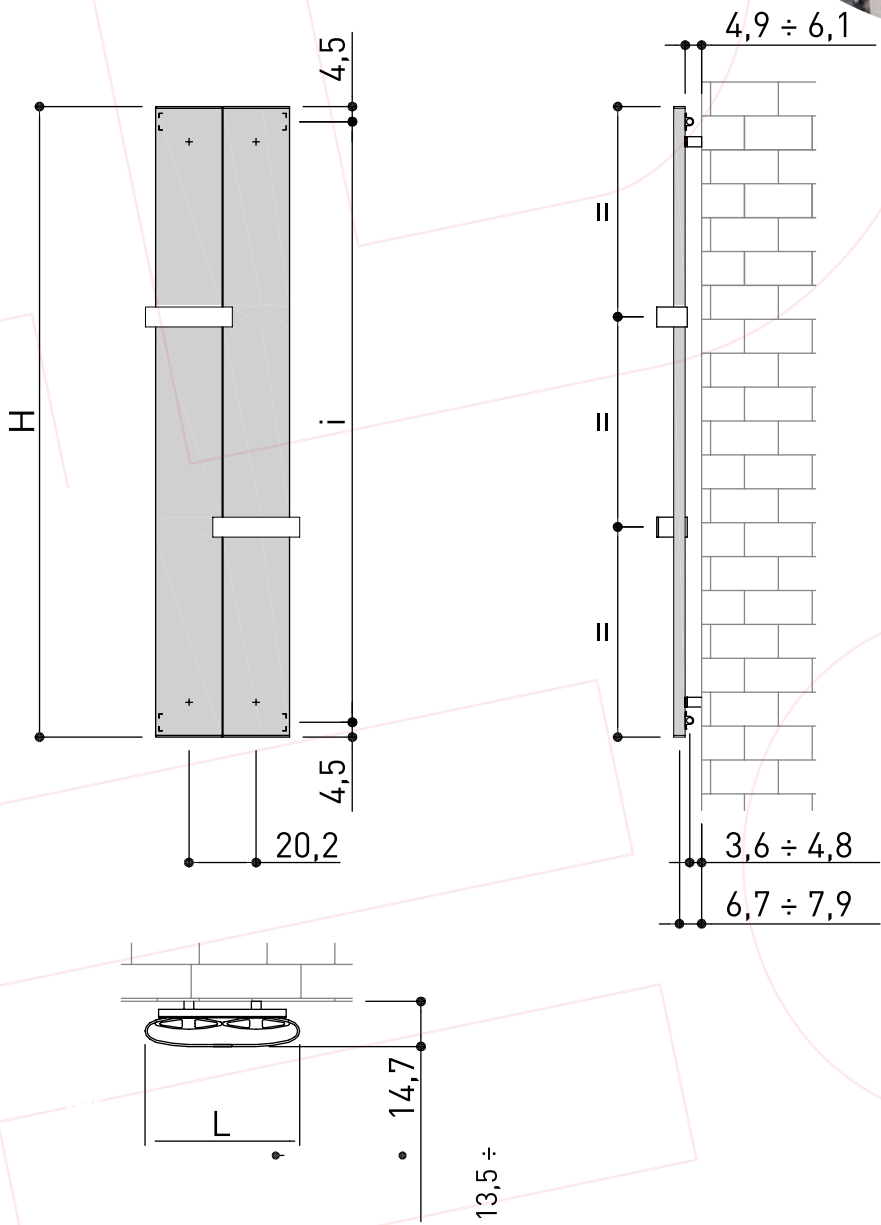

OTHELLO

 @EdgesSolar
TWIN SLIM

Towel Rail

OTHELLO TWIN SLIM

Defined shapes , but extremely fine .
This radiator is the synthesis of high
quality technology and aesthetics .
Available in endless colors and
finishes to better fit every style .
Perfect for a mid - wide bathroom .

OTHELLO TWIN SLIM

codice code	versione feeding	n numero elementi elements number	H altezza height	L* larghezza width	i interasse center to center distance	Qs (W) resa termica thermal yield		peso a vuoto weight empty	contenuto d'acqua water content
			(mm)	(mm)	(mm)	Dt 30°C	Dt 50°C		
222.1.189046.22		2	1890	462	1800	441	860	12,0	1,8