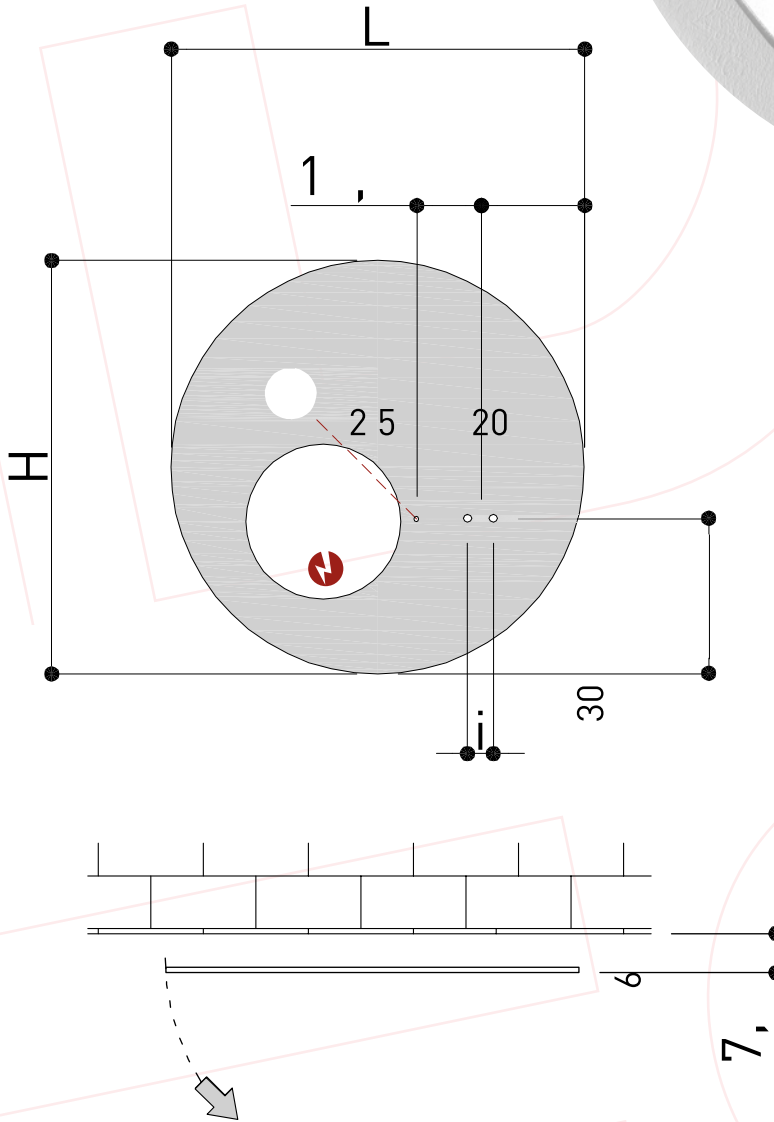

**FLOWER
POWER**

Towel Rail

FLOWER POWER

**The Ridea icon par excellence ,
a real artwork . Design emblem
combined with functionality .
The infinite possibilities of
configuration transform it in a
real piece of furniture . With the
patented door opening technology
everything remains hidden , but it
can be perceived thanks to the high
thermal yield .**

FLOWER POWER

| codice code | versione feeding | n numero elementi elements number | H | L | i interasse center to center distance | Qs (W) | | Q potenza elettrica electrical power | peso a vuoto weight empty | contenuto d'acqua water content |
|-----------------|------------------|---|---------------------------|----------------------------|---|--|---------|--|------------------------------|------------------------------------|
| | | | altezza height (mm) | larghezza width (mm) | | resa termica versione acqua thermal yield Dt 30°C | Dt 50°C | | | |
| 100.1.080080.22 | | 1 | 800 | 800 | 50 | 185 | 341 | | 12,0 | 0,2 |
| 100.1.100100.22 | | | 1000 | 1000 | | 289 | 533 | | | |
| 100.2.080080.22 | | 1 | 800 | 800 | | | | 480 | 12,0 | |
| 100.2.100100.22 | | | 1000 | 1000 | | | | 720 | | |