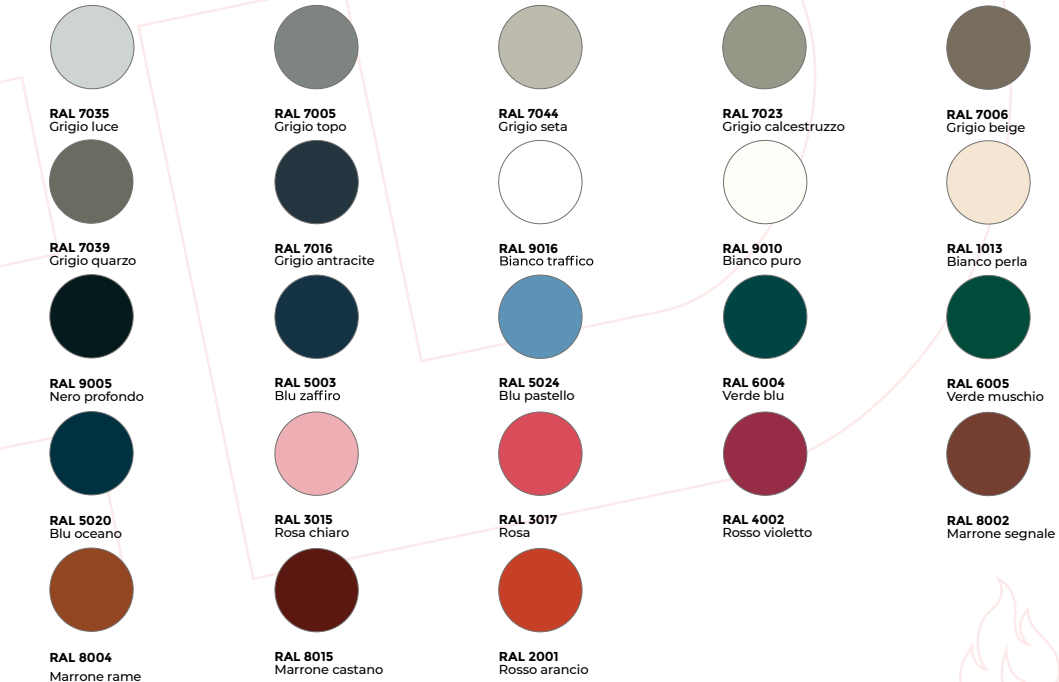

FINISHES

COLORS AVAILABLE

FINITURE BASE . BASIC FINISHES

FINITURE DISPONIBILI A RICHIESTA . FINISHES AVAILABLE ON REQUEST

.19 VERNICIATURE RAL . RAL PAINTS

.20 FINITURE E VERNICIATURE SPECIALI . FINISHES AND SPECIAL PAINTS

+20% sul prezzo standard / +20% on standard price

FINITURE SPECIALI . SPECIAL FINISHES

Vedere sovrapprezzo nelle schede tecniche / See price on the technical sheets

.40 FINITURE ANODIZZATE METALLIZZATE A CATALOGO . METALLIC ANODIZED FINISHES ON CATALOGUE