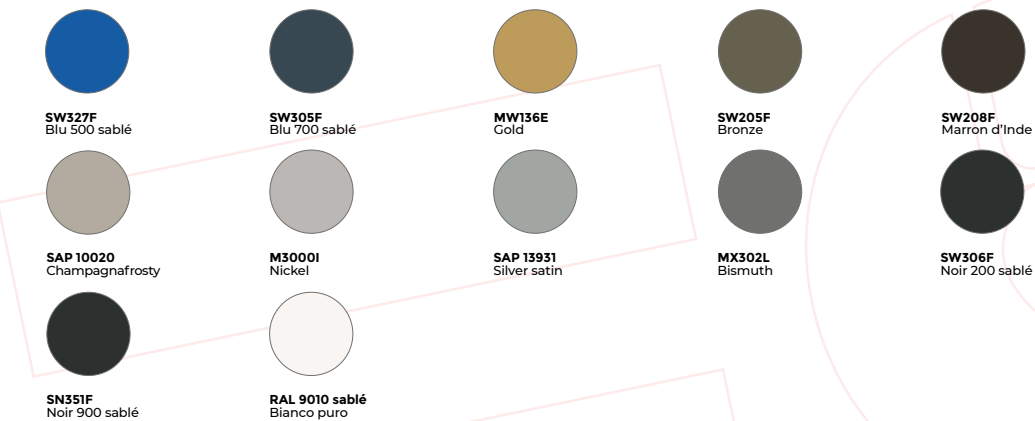

FINISHES

COLORS AVAILABLE

FINITURE BASE . BASIC FINISHES

FINITURE DISPONIBILI A RICHIESTA . FINISHES AVAILABLE ON REQUEST

.19 VERNICIATURE RAL . RAL PAINTS

.20 FINITURE E VERNICIATURE SPECIALI . FINISHES AND SPECIAL PAINTS

+20% sul prezzo standard / +20% on standard price

FINITURE SPECIALI . SPECIAL FINISHES

Vedere sovrapprezzo nelle schede tecniche / See price on the technical sheets

.40 FINITURE ANODIZZATE METALLIZZATE A CATALOGO . METALLIC ANODIZED FINISHES ON CATALOGUE