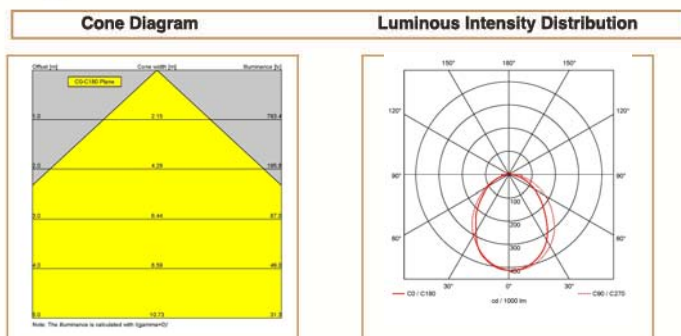

Light Distribution

All Luminaires are electrical tested & protection tested according to the standard (IEC 598)