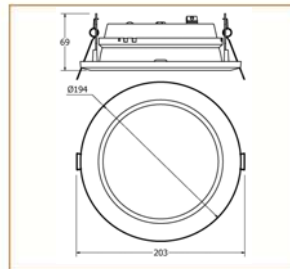

Basic Data

Material	Die Cast Aluminum
Finishing	Electrostatic Painting
Optics	OPAL
Weight	528 gm
IP	40
IK	05
Suspension	Ceiling Recessed
Additional Data	

Specifications

Art No.	WAT	CCT	CRI	LED	Angle	TL	Ø
73045-PL-	20	4000	84	53	110	1193	180

Dimensions

Light Distribution

All Luminaires are electrical tested & protection tested according to the standard (IEC 598)