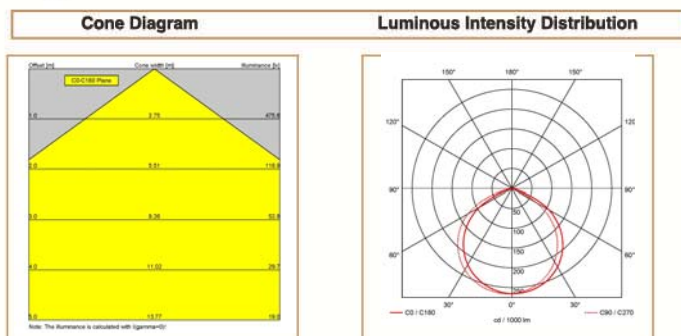

Light Distribution

All Luminaires are electrical tested & protection tested according to the standard (IEC 598)