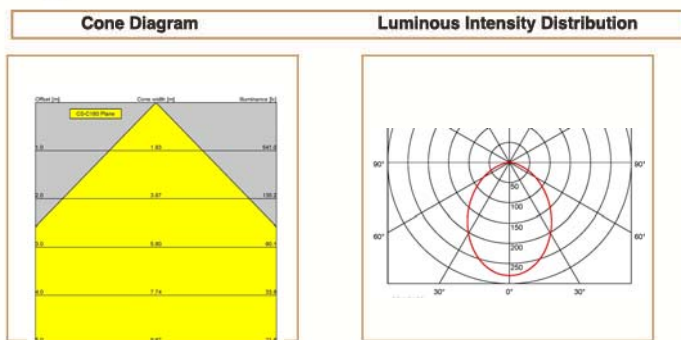

Light Distribution

All Luminaires are electrical tested & protection tested according to the standard (IEC 598)