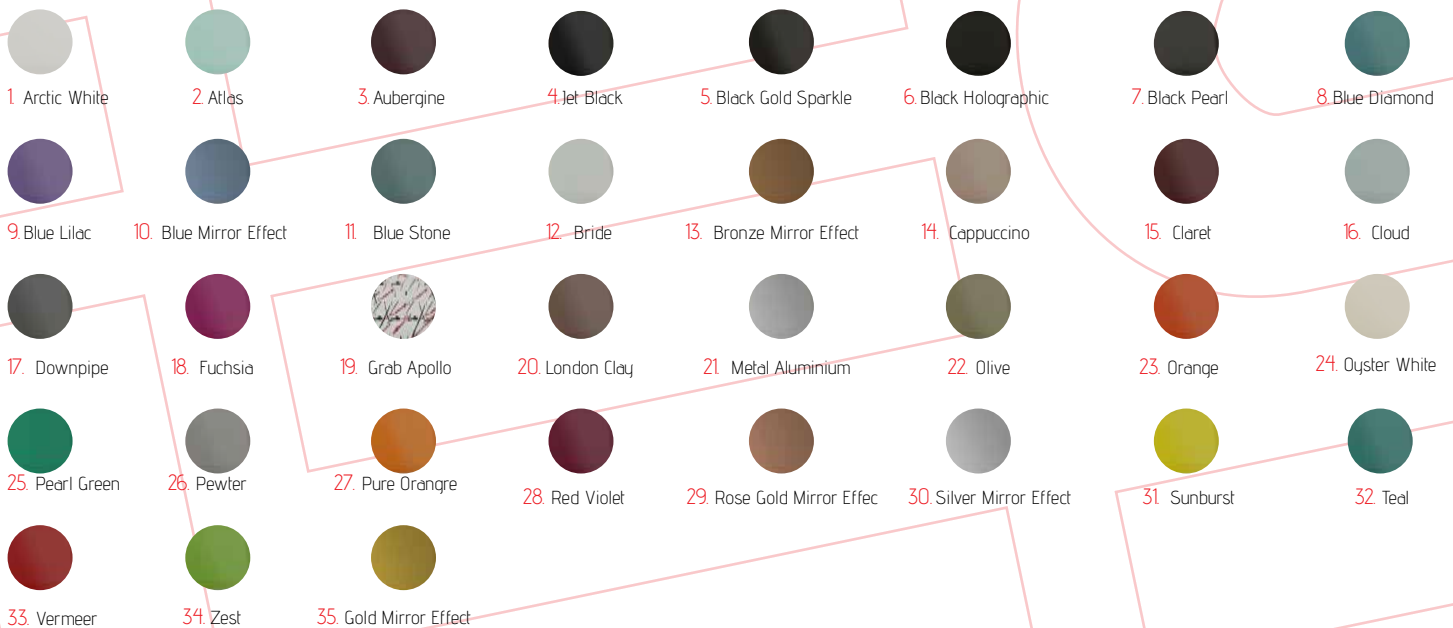

Mounting kit included/ Kit montaj inclus: K12 & K15 pag. 154, 155

Hydraulic connections/
Conexiuni hidraulice*

FINISHES

COLORS AVAILABLE

PAINT COLOUR OPTIONS

FINISHES AND SPECIAL PAINTS

QUARTZ GLASS FINISHES