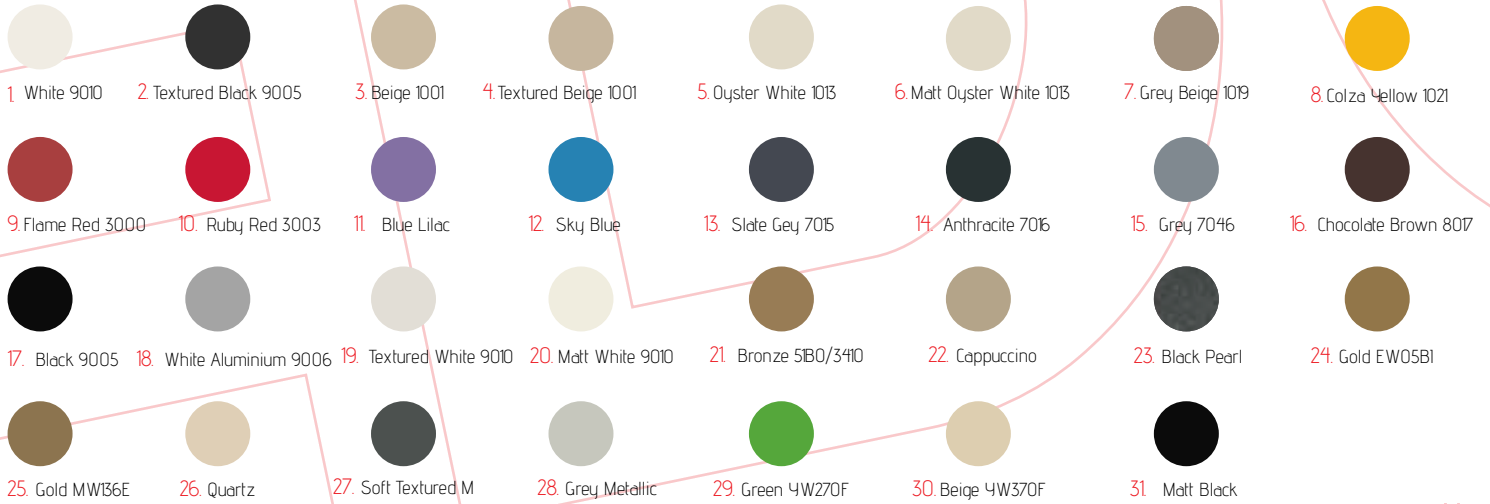

Mounting kit included/ Kit montaj inclus: K12 & K15 pag. 154, 155

Hydraulic connections/
Conexiuni hidraulice*

FINISHES

COLORS AVAILABLE

PAINT COLOUR OPTIONS

FINISHES AND SPECIAL PAINTS

QUARTZ GLASS FINISHES