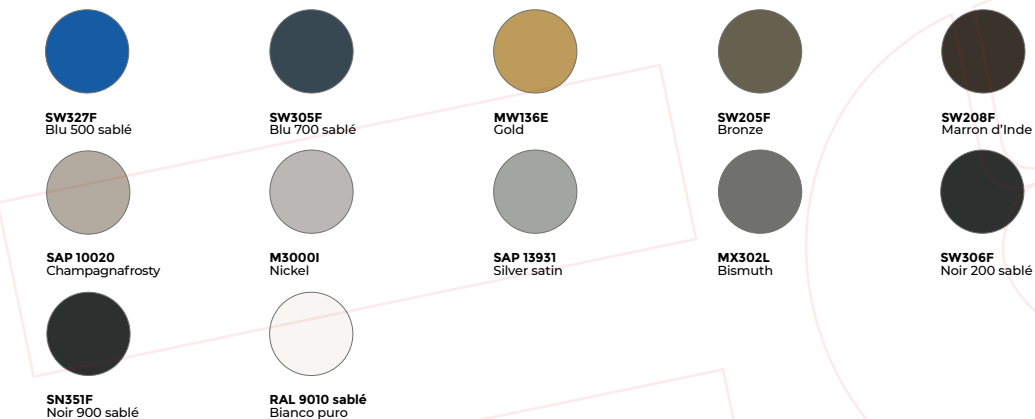

FINISHES

COLORS AVAILABLE

FINITURE BASE . BASIC FINISHES

FINITURE DISPONIBILI A RICHIESTA . FINISHES AVAILABLE ON REQUEST

.19 VERNICIATURE RAL . RAL PAINTS

.20 FINITURE E VERNICIATURE SPECIALI . FINISHES AND SPECIAL PAINTS

+20% sul prezzo standard / +20% on standard price

FINITURE SPECIALI . SPECIAL FINISHES

Vedere sovrapprezzo nelle schede tecniche / See price on the technical sheets

.40 FINITURE ANODIZZATE METALLIZZATE A CATALOGO . METALLIC ANODIZED FINISHES ON CATALOGUE