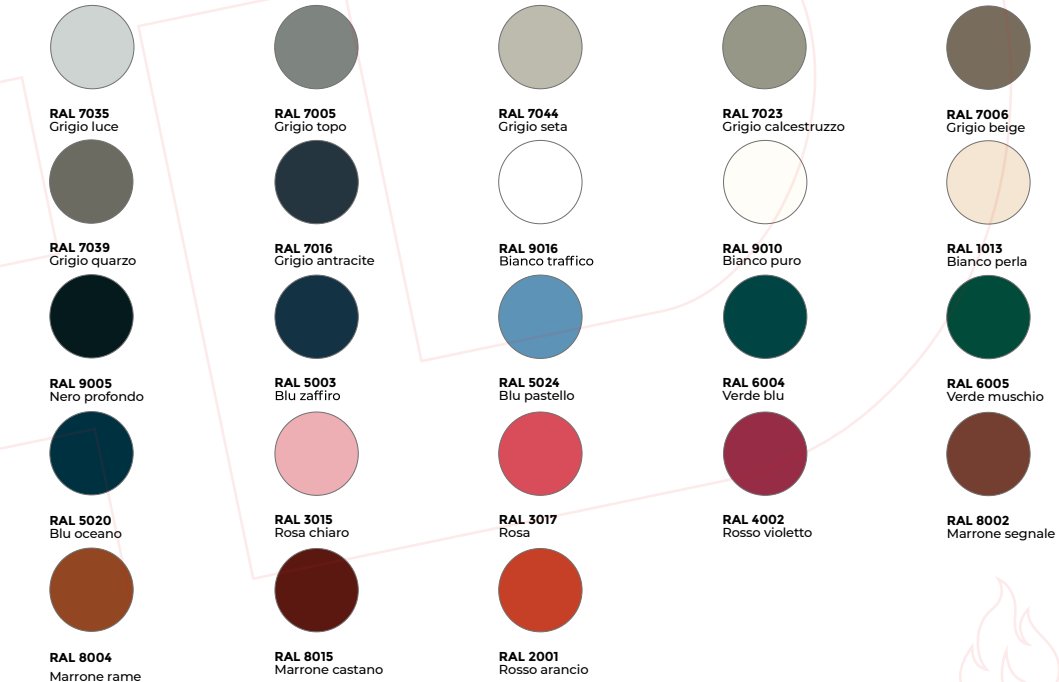

FINISHES

COLORS AVAILABLE

FINITURE BASE . BASIC FINISHES

FINITURE DISPONIBILI A RICHIESTA . FINISHES AVAILABLE ON REQUEST

.19 VERNICIATURE RAL . RAL PAINTS

.20 FINITURE E VERNICIATURE SPECIALI . FINISHES AND SPECIAL PAINTS

+20% sul prezzo standard / +20% on standard price

FINITURE SPECIALI . SPECIAL FINISHES

Vedere sovrapprezzo nelle schede tecniche / See price on the technical sheets

.40 FINITURE ANODIZZATE METALLIZZATE A CATALOGO . METALLIC ANODIZED FINISHES ON CATALOGUE