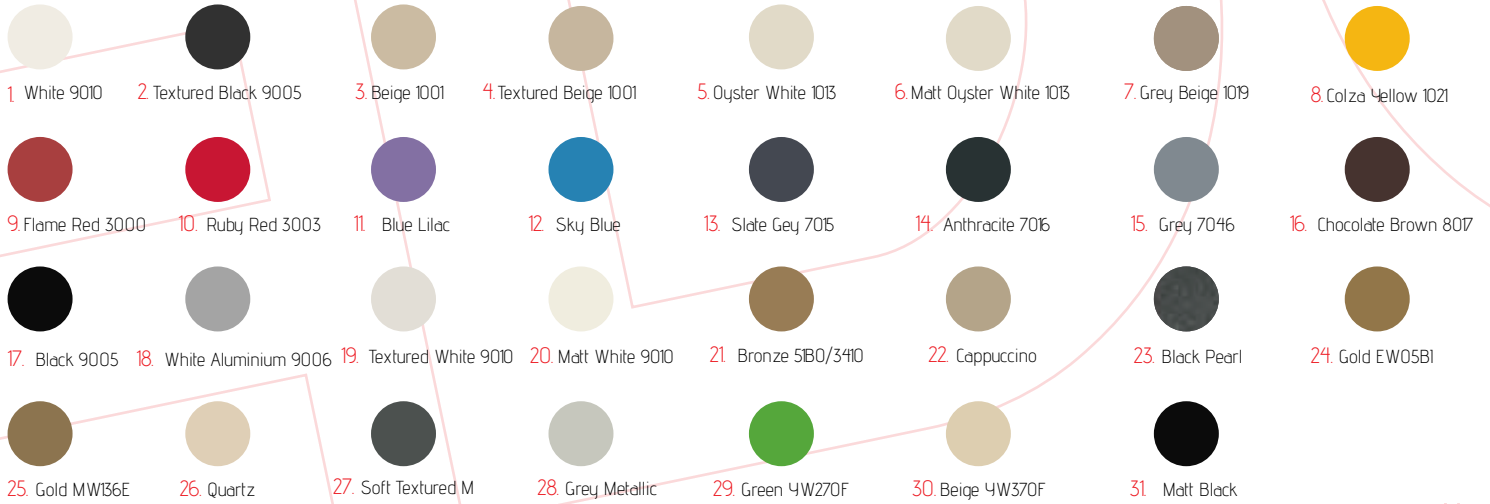

FINISHES

COLORS AVAILABLE

PAINT COLOUR OPTIONS