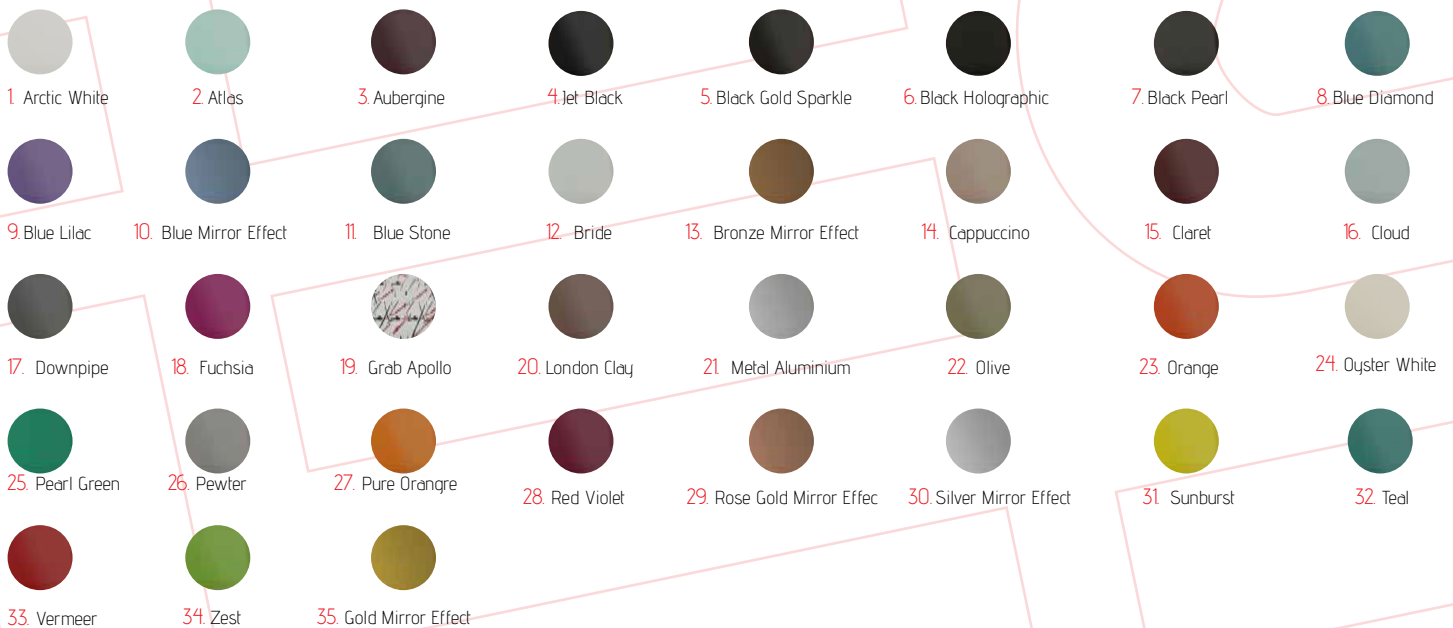

FINISHES AND SPECIAL PAINTS

QUARTZ GLASS FINISHES