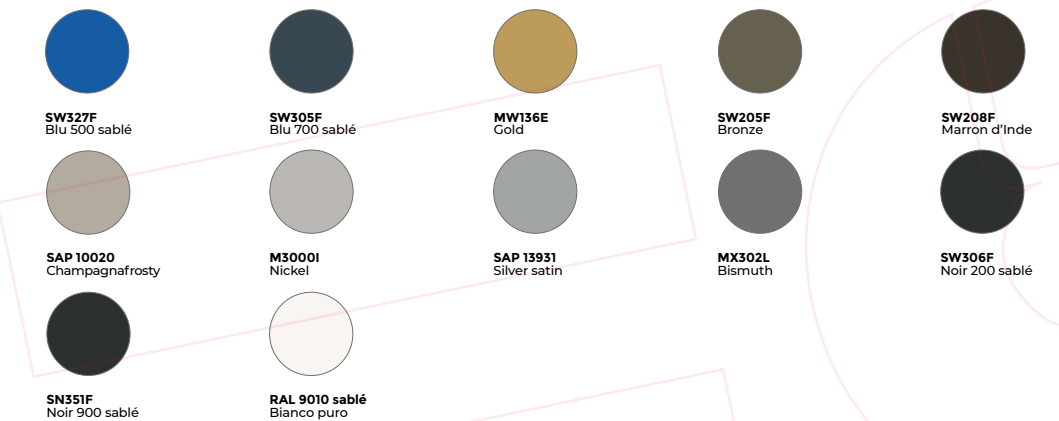

Sovraprezzo rispetto alla finitura standard .22/Extra charge for finish on request, over standard finish .22:

- .04 Finiture RAL non a catalogo Ridea/ RAL paintings not on Ridea catalogue _____ **+30%** _____
- .19 Finiture RAL a catalogo Ridea/ RAL paintings on Ridea catalogue _____ **+15%** _____
- .20 Finiture speciali a catalogo Ridea/ Special paintings on Ridea catalogue _____ **+20%** _____
- .23 Nero Sablé SW3051/ black sablé code SW3051 _____ **+5%** _____

FINISHES

COLORS AVAILABLE

FINITURE BASE . BASIC FINISHES

FINITURE DISPONIBILI A RICHIESTA . FINISHES AVAILABLE ON REQUEST

VERNICIATURE RAL . RAL PAINTS

FINITURE E VERNICIATURE SPECIALI . FINISHES AND SPECIAL PAINTS

+20% sul prezzo standard / +20% on standard price

FINITURE SPECIALI . SPECIAL FINISHES

Vedere sovrapprezzo nelle schede tecniche / See price on the technical sheets

FINITURE ANODIZZATE METALLIZZATE A CATALOGO . METALLIC ANODIZED FINISHES ON CATALOGUE