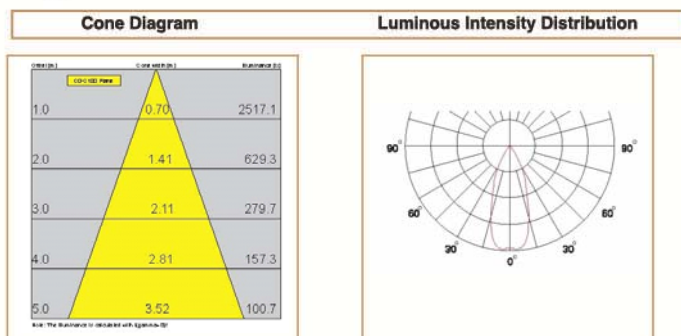

Light Distribution

All Luminaires are electrical tested & protection tested according to the standard (IEC 598)