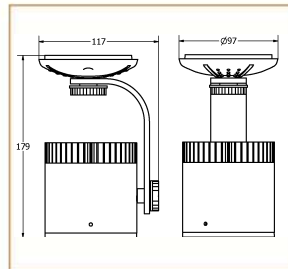

### Product Description

Rio is a surface mounted luminaire filled with architectural design to meet the designers requirements with complete LED solution

### Basic Data

Material	Die Cast Aluminum
Finishing	Electrostatic Painting
Optics	
Weight	900 gm
IP	40
IK	08
Suspension	Ceiling Mounted
Additional Data	

### Specifications

Art No.	WATT	CCT	CRI	LED	Angle	TL	Ø
73850-PL-	14	4000	80	1	39	1202	_

### Dimensions