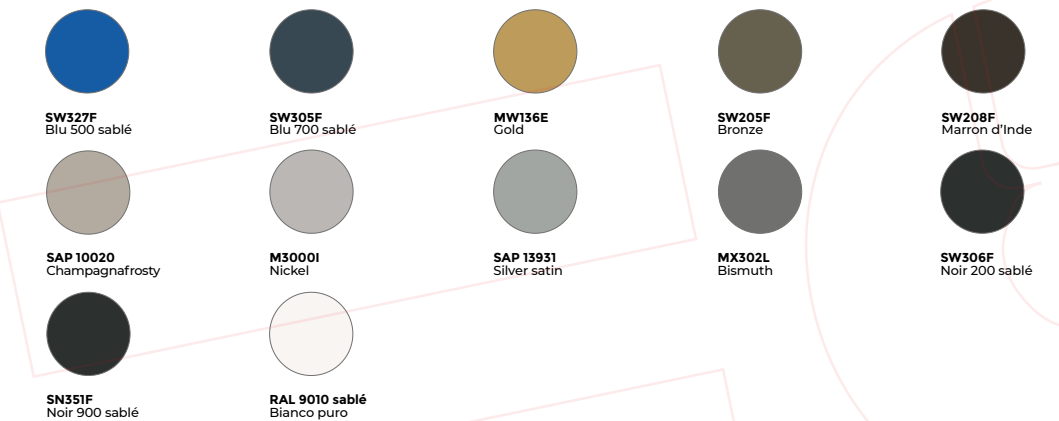

FINISHES

COLORS AVAILABLE

FINITURE BASE . BASIC FINISHES

FINITURE DISPONIBILI A RICHIESTA . FINISHES AVAILABLE ON REQUEST

VERNICIATURE RAL . RAL PAINTS

FINITURE E VERNICIATURE SPECIALI . FINISHES AND SPECIAL PAINTS

+20% sul prezzo standard / +20% on standard price

FINITURE SPECIALI . SPECIAL FINISHES

Vedere sovrapprezzo nelle schede tecniche / See price on the technical sheets

FINITURE ANODIZZATE METALLIZZATE A CATALOGO . METALLIC ANODIZED FINISHES ON CATALOGUE