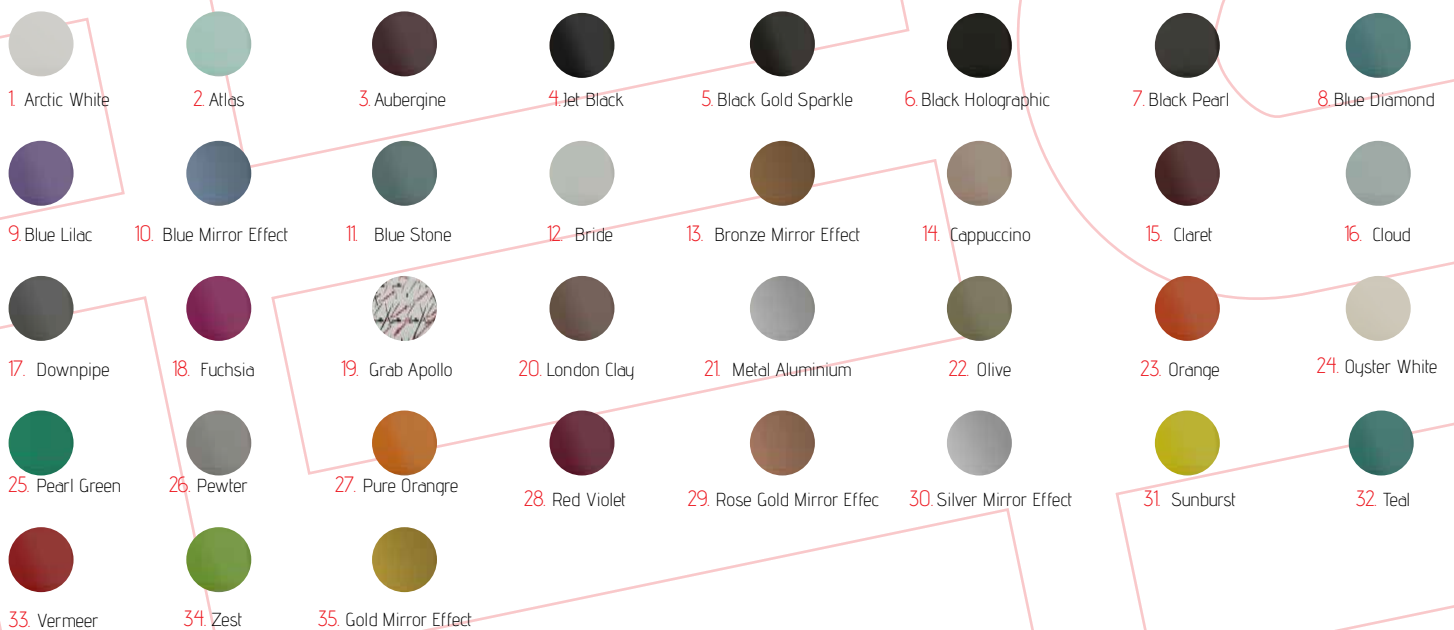

FINISHES

COLORS AVAILABLE

PAINT COLOUR OPTIONS

FINISHES AND SPECIAL PAINTS

QUARTZ GLASS FINISHES

+2 0110 177 7751

www.EdgesHeating.com

Infor@solaredges.com