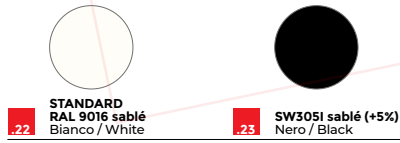

FINISHES

COLORS AVAILABLE

FINITURE BASE . BASIC FINISHES

FINITURE DISPONIBILI A RICHIESTA . FINISHES AVAILABLE ON REQUEST

VERNICIATURE RAL . RAL PAINTS