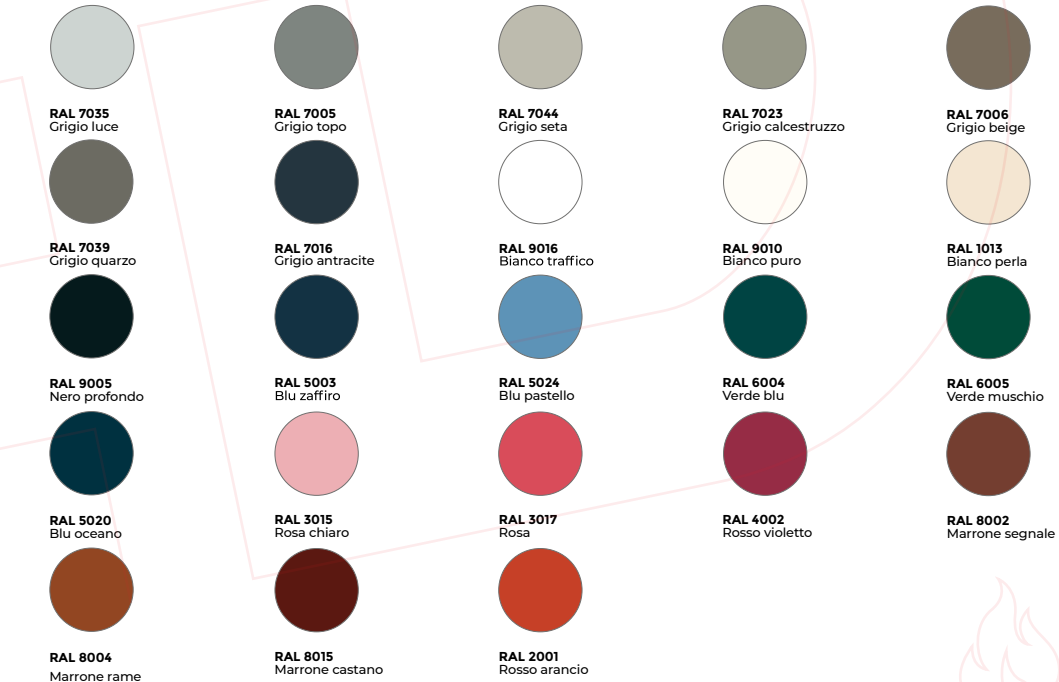

FINISHES

COLORS AVAILABLE

FINITURE BASE . BASIC FINISHES

FINITURE DISPONIBILI A RICHIESTA . FINISHES AVAILABLE ON REQUEST

VERNICIATURE RAL . RAL PAINTS

FINITURE E VERNICIATURE SPECIALI . FINISHES AND SPECIAL PAINTS

+20% sul prezzo standard / +20% on standard price

FINITURE SPECIALI . SPECIAL FINISHES

Vedere sovrapprezzo nelle schede tecniche / See price on the technical sheets

FINITURE ANODIZZATE METALLIZZATE A CATALOGO . METALLIC ANODIZED FINISHES ON CATALOGUE