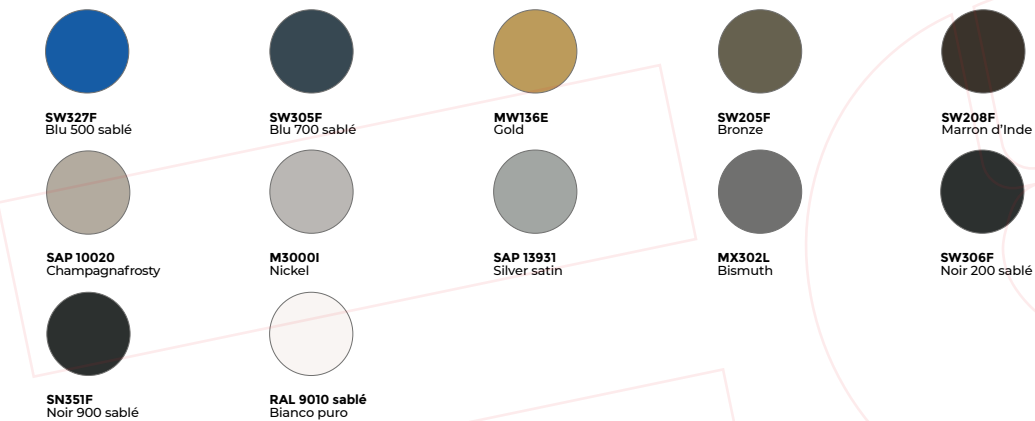

FINISHES

COLORS AVAILABLE

FINITURE BASE . BASIC FINISHES

FINITURE DISPONIBILI A RICHIESTA . FINISHES AVAILABLE ON REQUEST

VERNICIATURE RAL . RAL PAINTS

FINITURE E VERNICIATURE SPECIALI . FINISHES AND SPECIAL PAINTS

+20% sul prezzo standard / +20% on standard price

FINITURE SPECIALI . SPECIAL FINISHES

Vedere sovrapprezzo nelle schede tecniche / See price on the technical sheets

FINITURE ANODIZZATE METALLIZZATE A CATALOGO . METALLIC ANODIZED FINISHES ON CATALOGUE