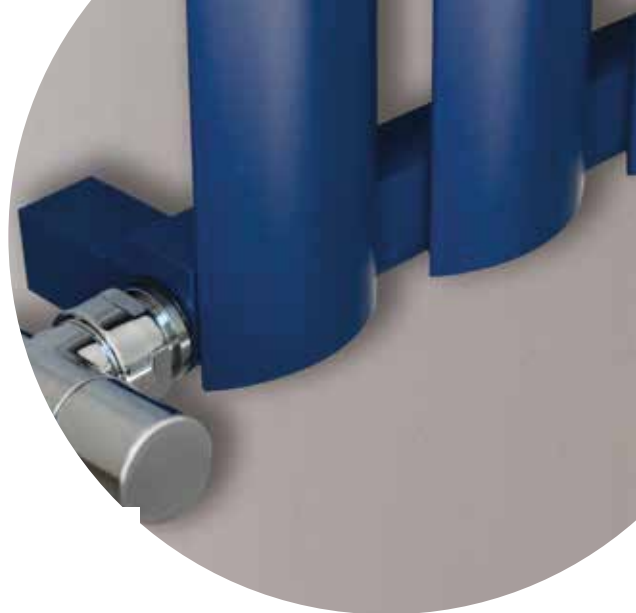

OV-AL VERTICAL

codice code	versione feeding	n numero elementi elements number	H	L	i	Qs (W) resa termica thermal yield		peso a vuoto weight empty	contenuto d'acqua water content
			altezza height	larghezza width	interasse center to center distance	Dt 30°C	Dt 50°C		
		(mm)	(mm)	(mm)			(kg)	(lt)	
092.1.180004.22		4	1826	300	1800	292	566	6,52	1,438
092.1.180005.22		5	1826	380	1800	364	708	8,17	1,8
092.1.180006.22		6	1826	460	1800	437	850	9,82	2,162
092.1.180007.22		7	1826	540	1800	510	991	11,48	2,524
092.1.180008.22		8	1826	620	1800	538	1133	13,13	2,886
092.1.180009.22		9	1826	700	1800	656	1274	14,78	3,248
092.1.180010.22		10	1826	780	1800	729	1416	16,43	3,61
092.1.200004.22		4	2026	300	2000	323	629	7,09	1,582
092.1.200005.22		5	2026	380	2000	404	787	8,88	1,98
092.1.200006.22		6	2026	460	2000	485	943	10,68	2,378
092.1.200007.22		7	2026	540	2000	566	1101	12,47	2,776
092.1.200008.22		8	2026	620	2000	647	1259	14,26	3,174
092.1.200009.22		9	2026	700	2000	727	1416	16,06	3,572
092.1.200010.22		10	2026	780	2000	809	1573	17,85	3,97