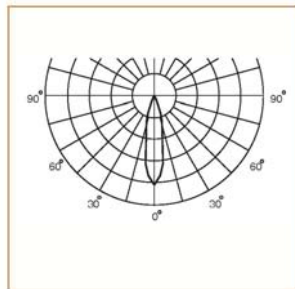

Basic Data

Material	Die Cast Aluminum
Finishing	Electrostatic Painting
Optics	
Weight	960 gm
IP	40
IK	08
Suspension	Ceiling Mounted
Additional Data	

Specifications

Art No.	WATT	CCT	CRI	LED	Angle	TL	Ø
73830-PL-	15	3000	75	1	18	1174	_

Dimensions

Light Distribution

Cone Diagram

Luminous Intensity Distribution

Dist. (m)	Beam Diameter (m)	Illuminance (lx)
1.0	0.40	5912.4
2.0	0.80	1478.1
3.0	1.19	656.9
4.0	1.59	369.5
5.0	1.99	236.5

Note: The Illuminance is calculated with Lightplan®