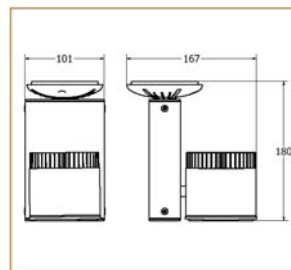

Basic Data

Material	Die Cast Aluminum
Finishing	Electrostatic Painting
Optics	
Weight	960 gm
IP	40
IK	08
Suspension	Ceiling Mounted
Additional Data	

Specifications

Art No.	WATT	CCT	CRI	LED	Angle	TL	Ø
73830-PL-	15	3000	75	1	18	1174	_

Dimensions

Light Distribution

Cone Diagram

Luminous Intensity Distribution

Dist. (m)	Beam Diameter (m)	Illuminance (lx)
1.0	0.40	5912.4
2.0	0.80	1478.1
3.0	1.19	656.9
4.0	1.59	369.5
5.0	1.99	236.5

Note: The Illuminance is calculated with Lightplan®