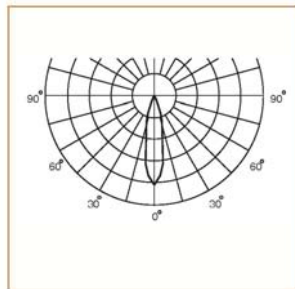

Basic Data

Material	Die Cast Aluminum
Finishing	Electrostatic Painting
Optics	
Weight	1.15 kg
IP	40
IK	08
Suspension	Ceiling Mounted
Additional Data	

Specifications

Art No.	WATT	CCT	CRI	LED	Angle	TL	Ø
73820-PL-	15	3000	75	1	18	1174	_

Dimensions

Light Distribution

Cone Diagram

Luminous Intensity Distribution

Beam Angle	Beam Diameter (mm)	Luminous Flux (lm)
1.0	0.40	5912.4
2.0	0.80	1478.1
3.0	1.19	656.9
4.0	1.59	369.5
5.0	1.99	236.5

Note: The luminance is calculated with Lightplan-01