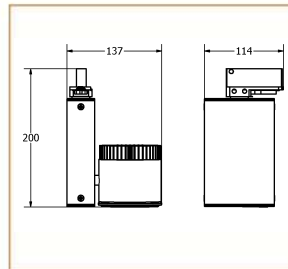

Basic Data

Material	Die Cast Aluminum
Finishing	Electrostatic Painting
Optics	
Weight	1.15 kg
IP	40
IK	08
Suspension	Ceiling Mounted
Additional Data	

Specifications

Art No.	WATT	CCT	CRI	LED	Angle	TL	Ø
73820-PL-	15	3000	75	1	18	1174	_

Dimensions

Light Distribution

Cone Diagram

Luminous Intensity Distribution

Beam Angle	Beam Diameter (mm)	Luminous Flux (lm)
1.0	0.40	5912.4
2.0	0.80	1478.1
3.0	1.19	656.9
4.0	1.59	369.5
5.0	1.99	236.5

Note: The luminance is calculated with Lightplan-01