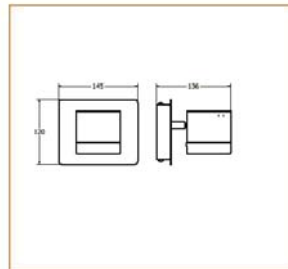

### Basic Data

Material	Die Cast Aluminum
Finishing	Electrostatic coated
Optics	Lens
Weight	796 gm
IP	40
IK	08
Suspension	Wall Mounted
Additional Data	

### Specifications

Art No.	WAT	CCT	CRI	LED	Angle TL	Ø
73550-PL-	15	3000	75	7	61	947

### Dimensions