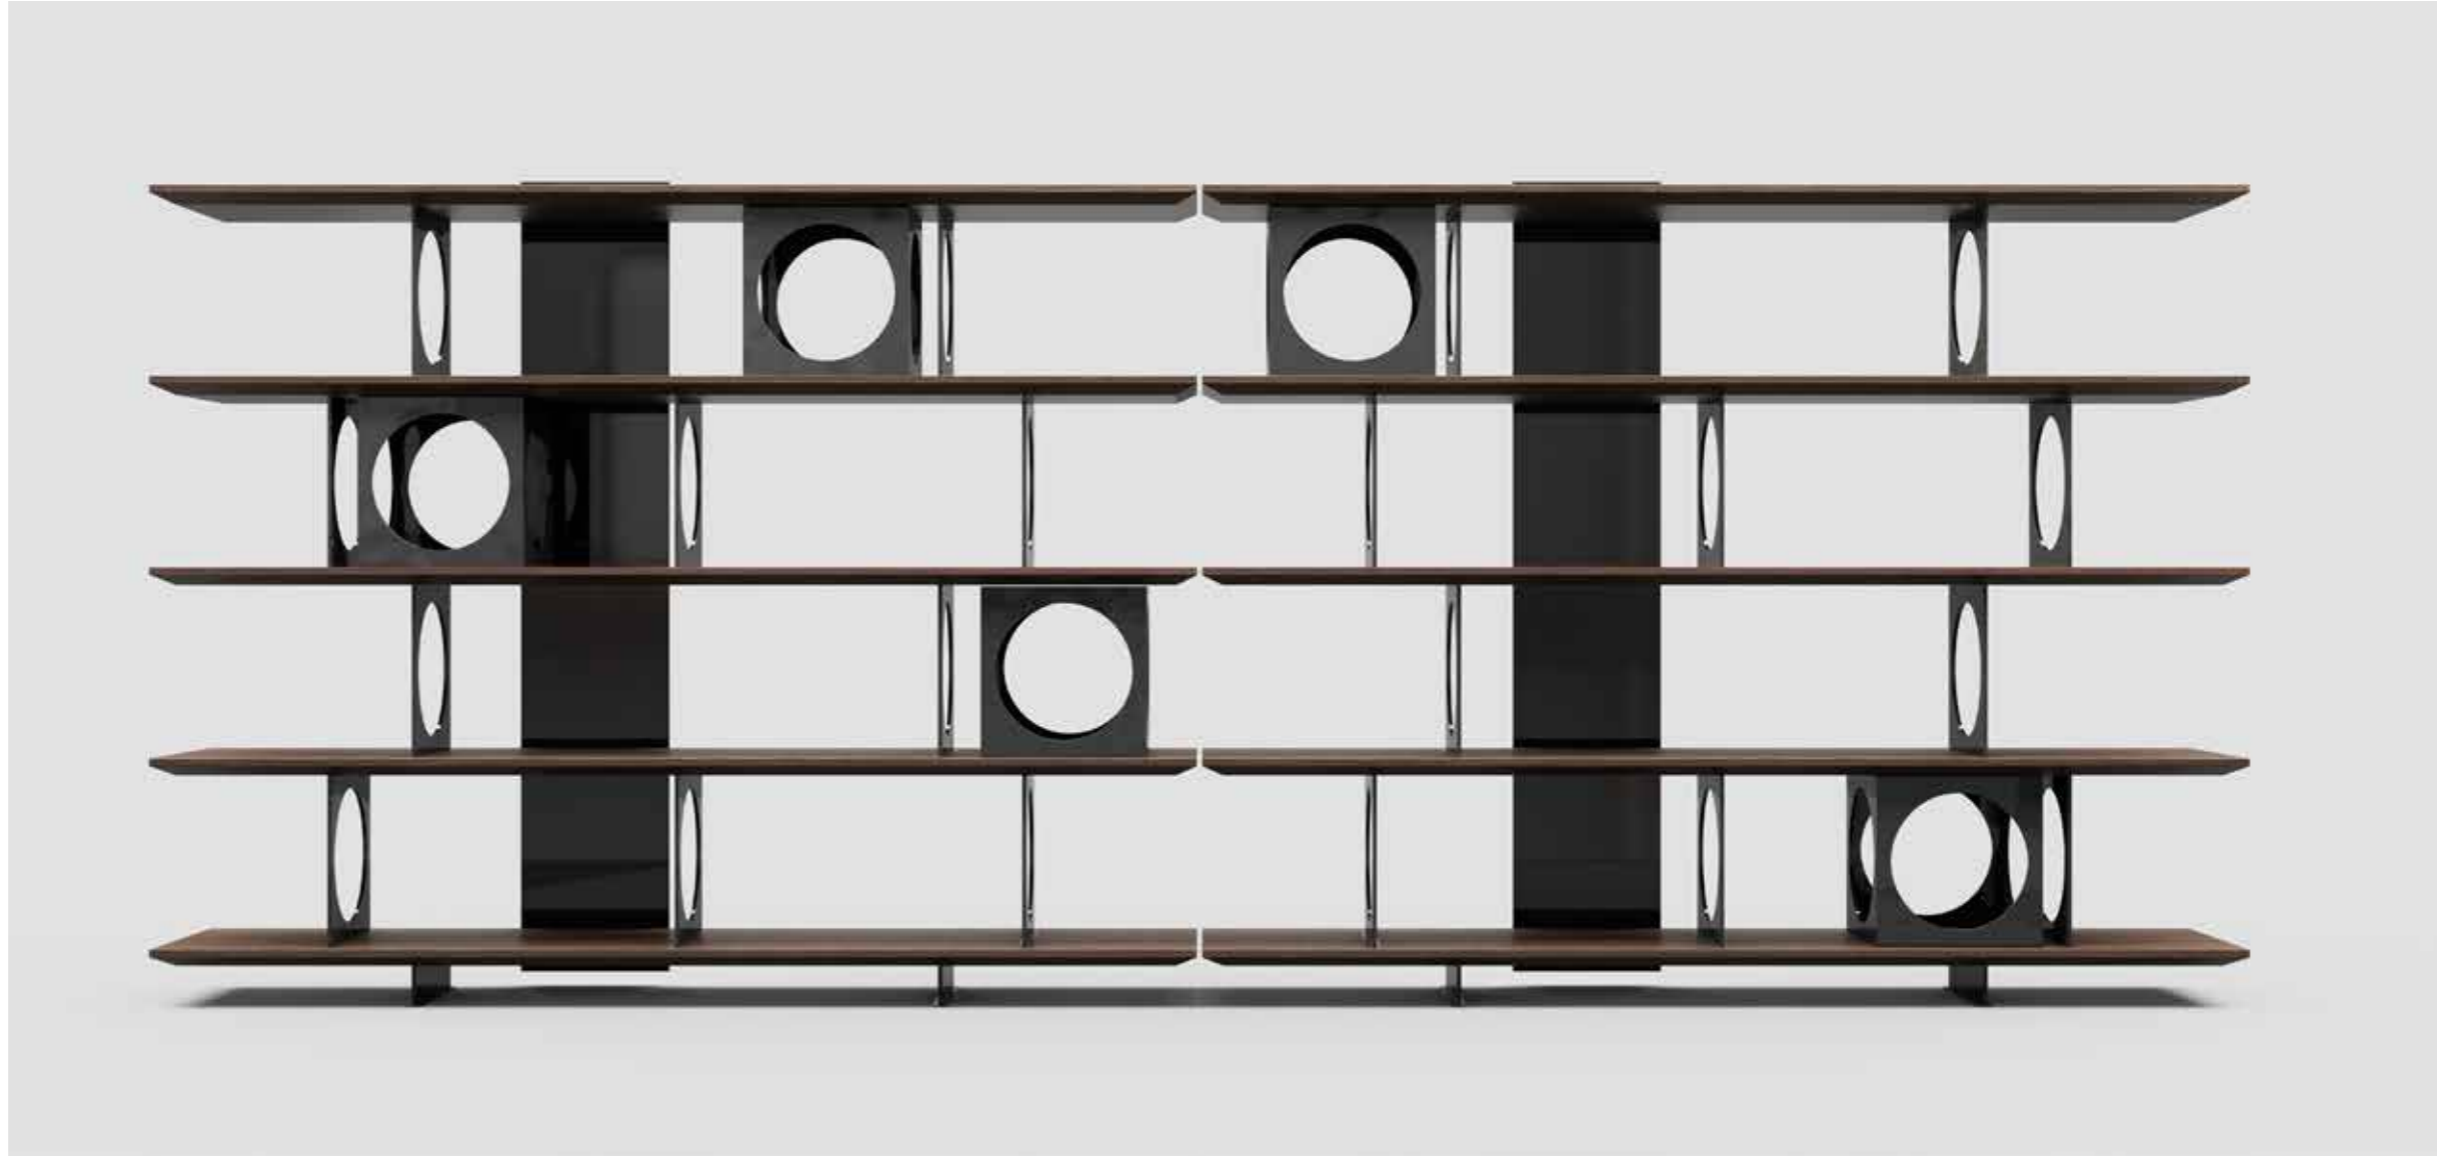

## FIRENZE BOOKCASE

A contemporary addition to your living space, the bookcase unit is an exceptional piece. Boasting a combination of materials and colors that are yours to match and style, this piece comes with a marble topped metal box that contrasts the slim shelf lines to create a decorative piece that could also be used as a side table.

## SANREMO BUFFET

A piece suitable for your home, the buffet is a delightful combination of practical use and refined looks. Expertly fashioned with a rich mix of materials, this piece is enhanced with elegant luxurious details such as internal lights, leather inlaid drawers and soft closing hinges; all embedded with various storage and display options.

## SANREMO MIRROR

A fine selection to accentuate your wall set up, this flexible mirror set design of three pieces has an elegant yet dramatic presence. You can choose between a single or set display, supported by lean distinctive plated metal tubes which create a flowing feel that adds to the delicacy of the design. With your choice of smoky or dark grey shades, mixed with three different metal shades, add this inspiring contemporary piece in your unique collection.

## PORTOFINO MIRROR

Adding style to your wall set up, this flexible mirror set design of three or fewer mirrors has a stylish coherent presence. Integrated with massive wood frames and metal strip structure, the Portofino Mirror comes with your choice of smoky or dark grey shades, creating an inspiring contemporary piece for your collection.