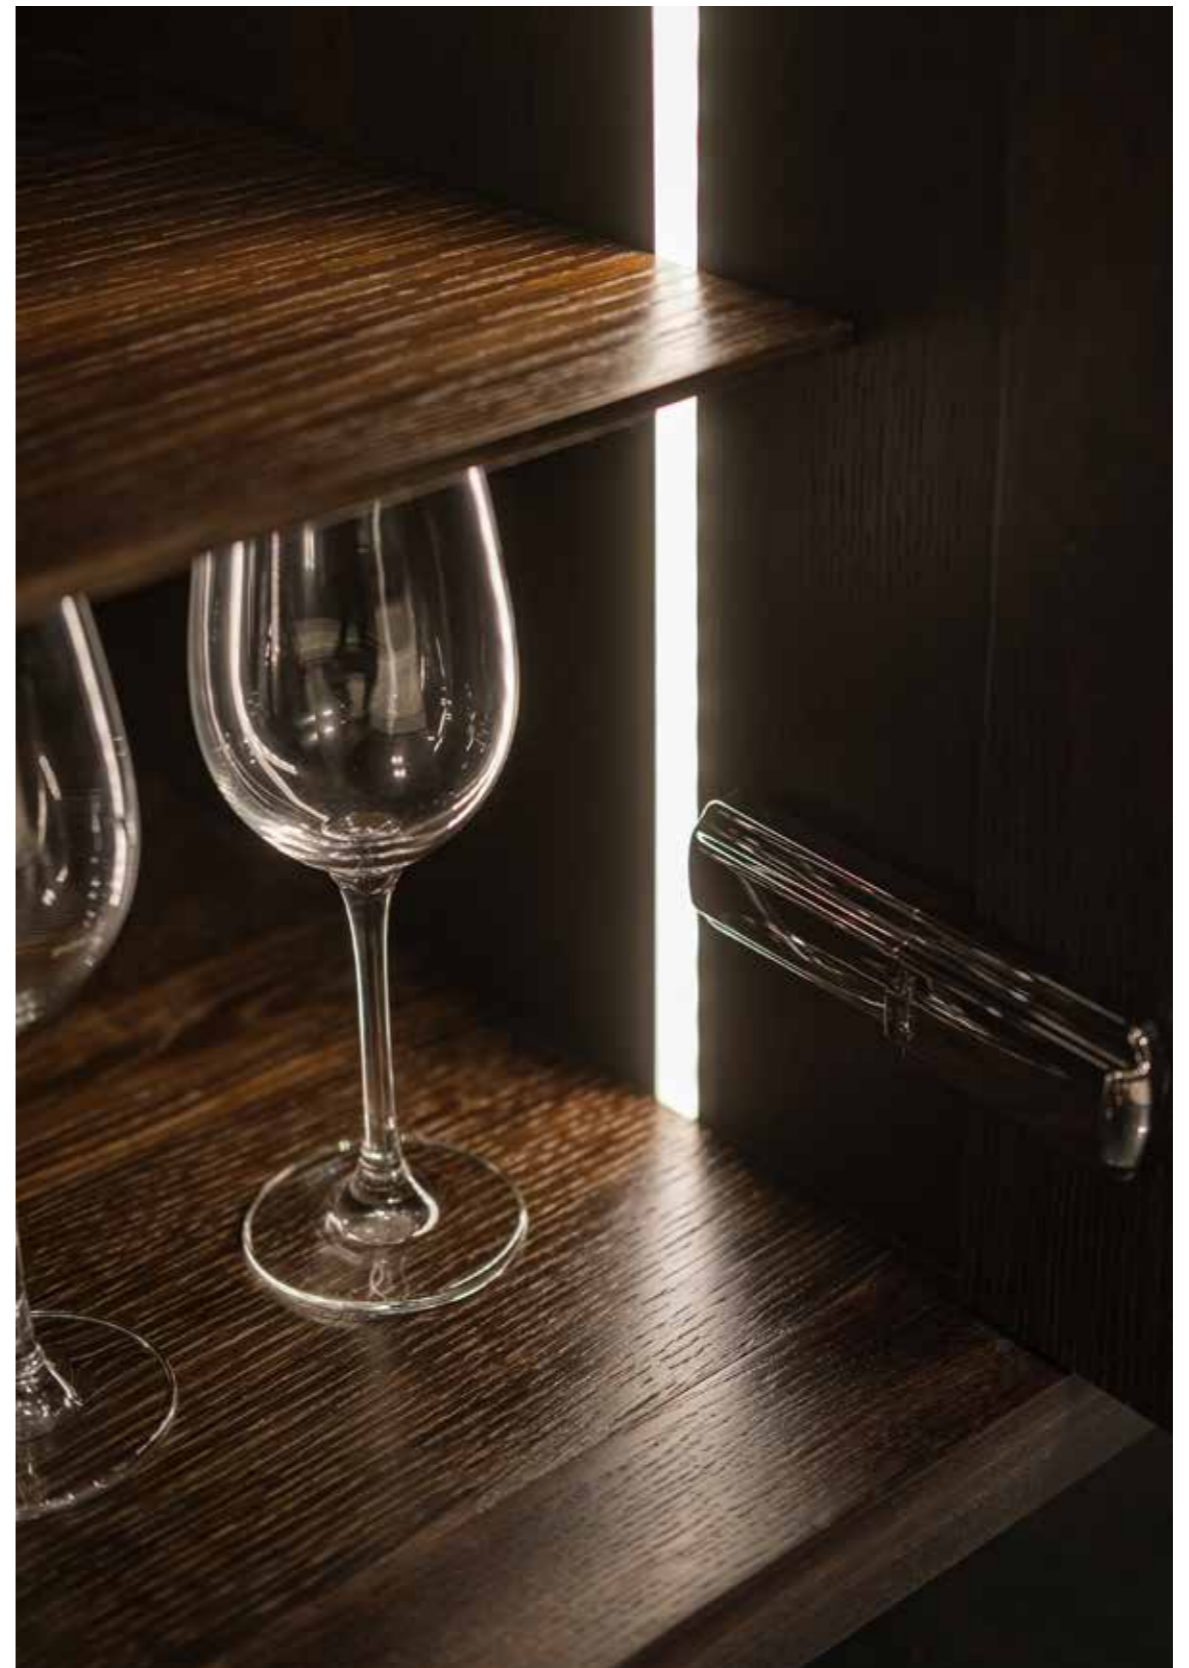

## FIRENZE BOOKCASE

A contemporary addition to your living space, the bookcase unit is an exceptional piece. Boasting a combination of materials and colors that are yours to match and style, this piece comes with a marble topped metal box that contrasts the slim shelf lines to create a decorative piece that could also be used as a side table.

## SANREMO MIRROR

A fine selection to accentuate your wall set up, this flexible mirror set design of three pieces has an elegant yet dramatic presence. You can choose between a single or set display, supported by lean distinctive plated metal tubes which create a flowing feel that adds to the delicacy of the design. With your choice of smoky or dark grey shades, mixed with three different metal shades, add this inspiring contemporary piece in your unique collection.