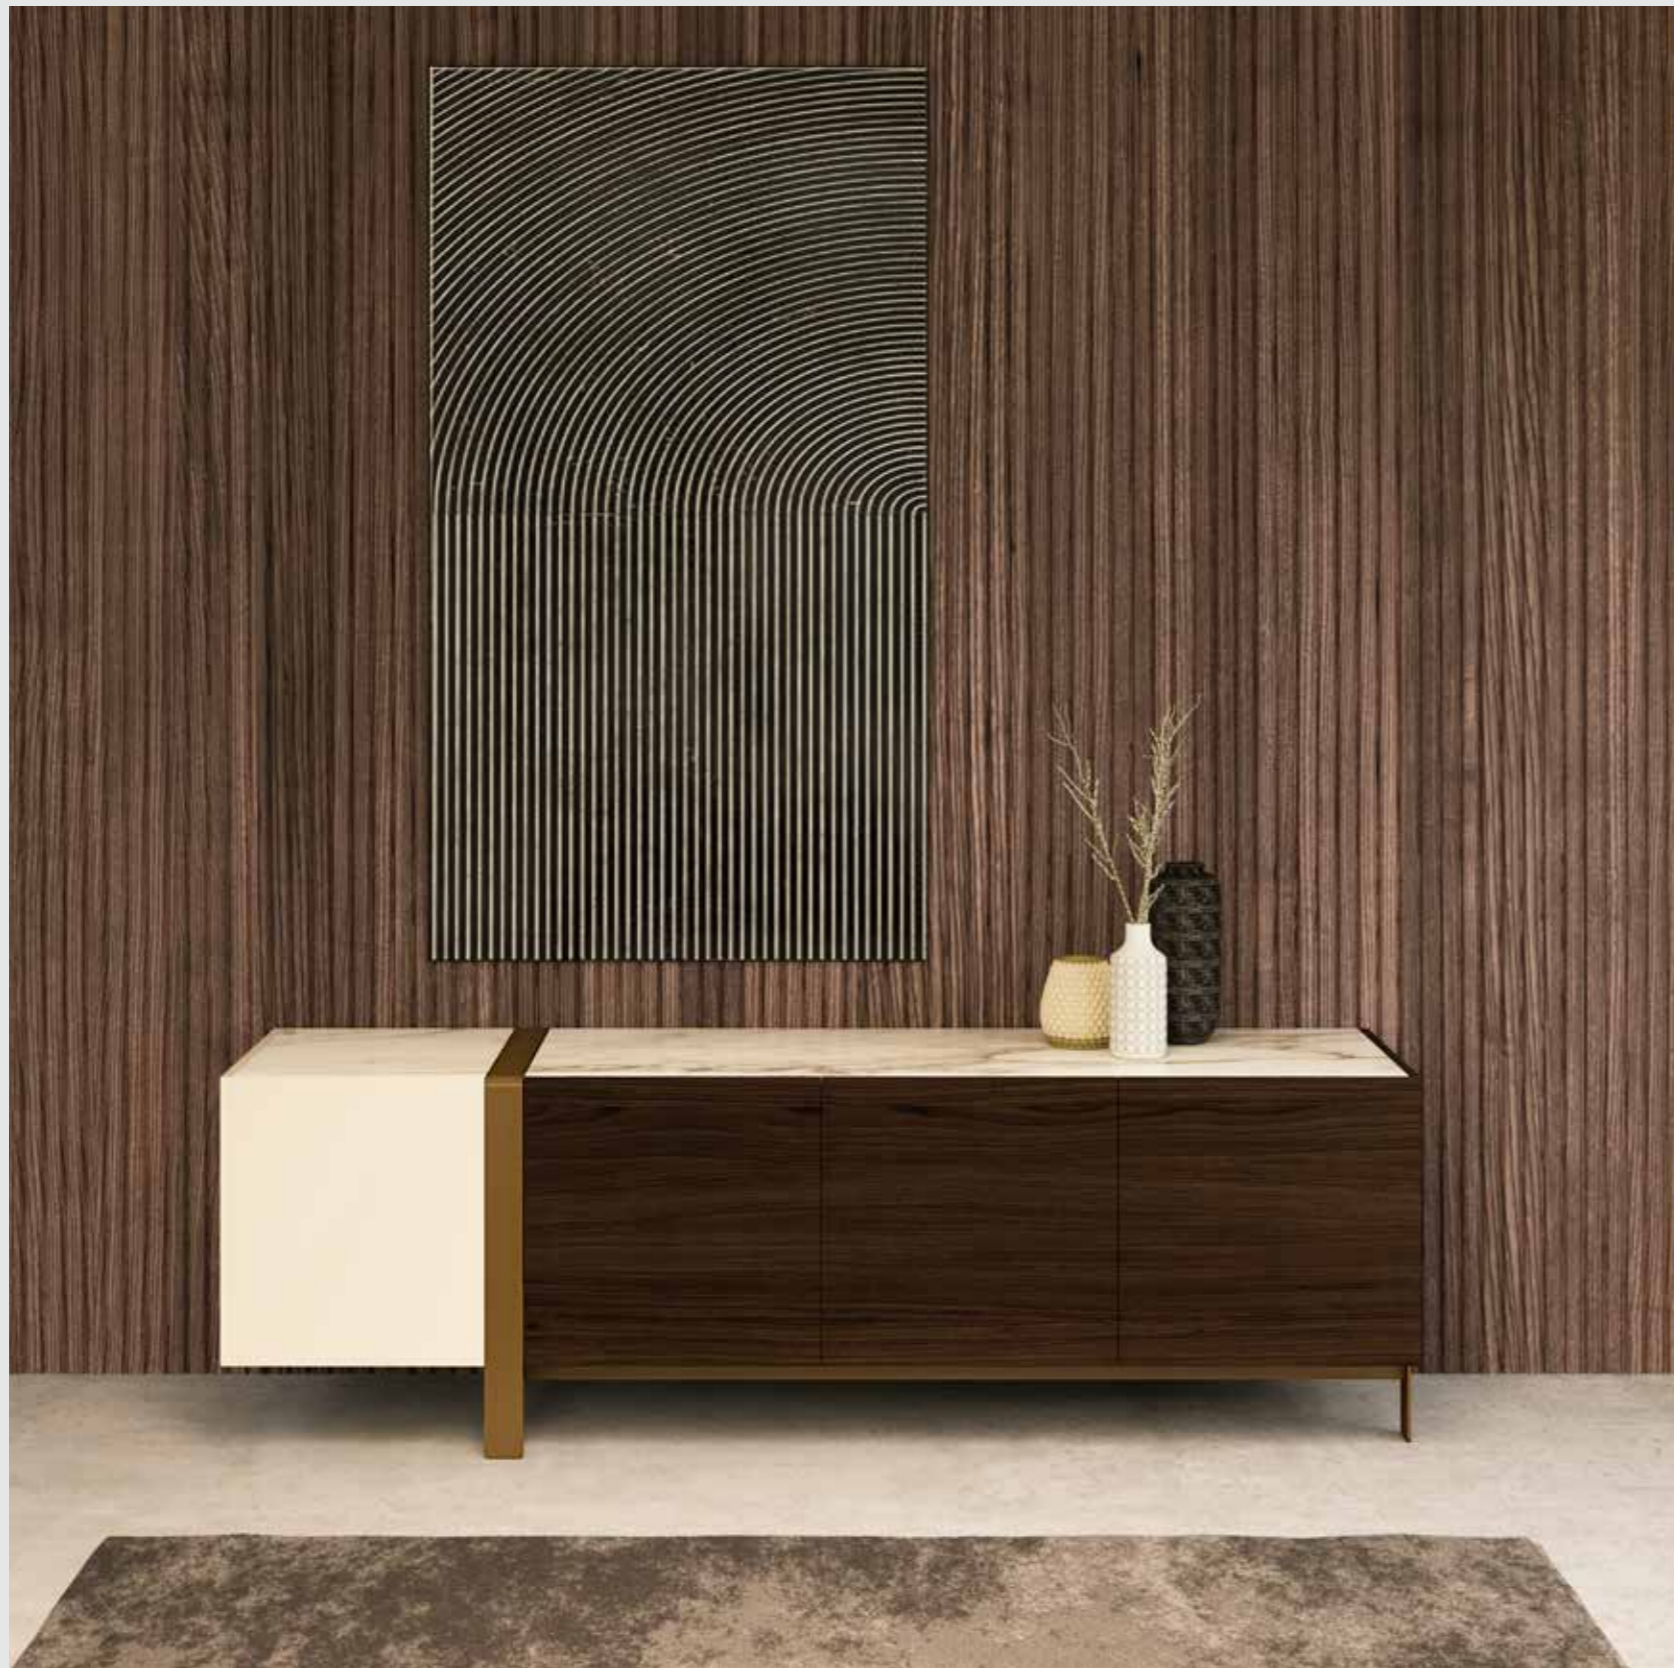

PORTOFINO BUFFET

Creativity combined with deep knowledge of materials offers this exquisite piece of Italian furniture. Inspiring luxury, class, and functionality in interior design, this piece reflects the excellence in craftsmanship and the designers' broad vision.