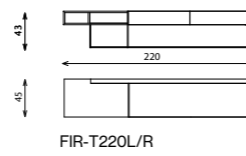

FIRENZE

tv unit

Elements

FIR-T180L/R

FIR-T200L/R

FIR-T220L/R

Technical notes

The Firenze TV unit, with your choice of a veneer top or painted wood, or a mix of both, is a functional smart addition to your living space, recognized by the refined back design variation of marble, painted wood or veneer, that also acts as a separator for flexible attractive placement away from walls, based with a finely lined metal structure with plastic feet for protection, integrating the delicacy of push-to-open drawers for discreet storage, and a cable passage installation offering a tidy & neat look. A multiple-use flexible neat TV unit customized to your own taste and style.