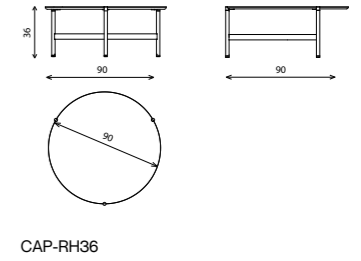

Technical notes

Our Capri collection comes also in a set of 3 round shaped tops, with your choice from our distinctive collection of different top variations, from marble, paint, or veneer, supported and connected with metal tube legs creating a modern versatile piece complementing your living space.