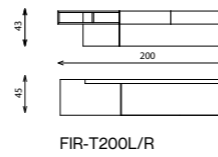

FIRENZE

tv unit

Elements

FIR-T180L/R

FIR-T200L/R

FIR-T220L/R

Technical notes

The Firenze TV unit, with your choice of a veneer top or painted wood, or a mix of both, is a functional smart addition to your living space, recognized by the refined back design variation of marble, painted wood or veneer, that also acts as a separator for flexible attractive placement away from walls, based with a finely lined metal structure with plastic feet for protection, integrating the delicacy of push-to-open drawers for discreet storage, and a cable passage installation offering a tidy & neat look. A multiple-use flexible neat TV unit customized to your own taste and style.