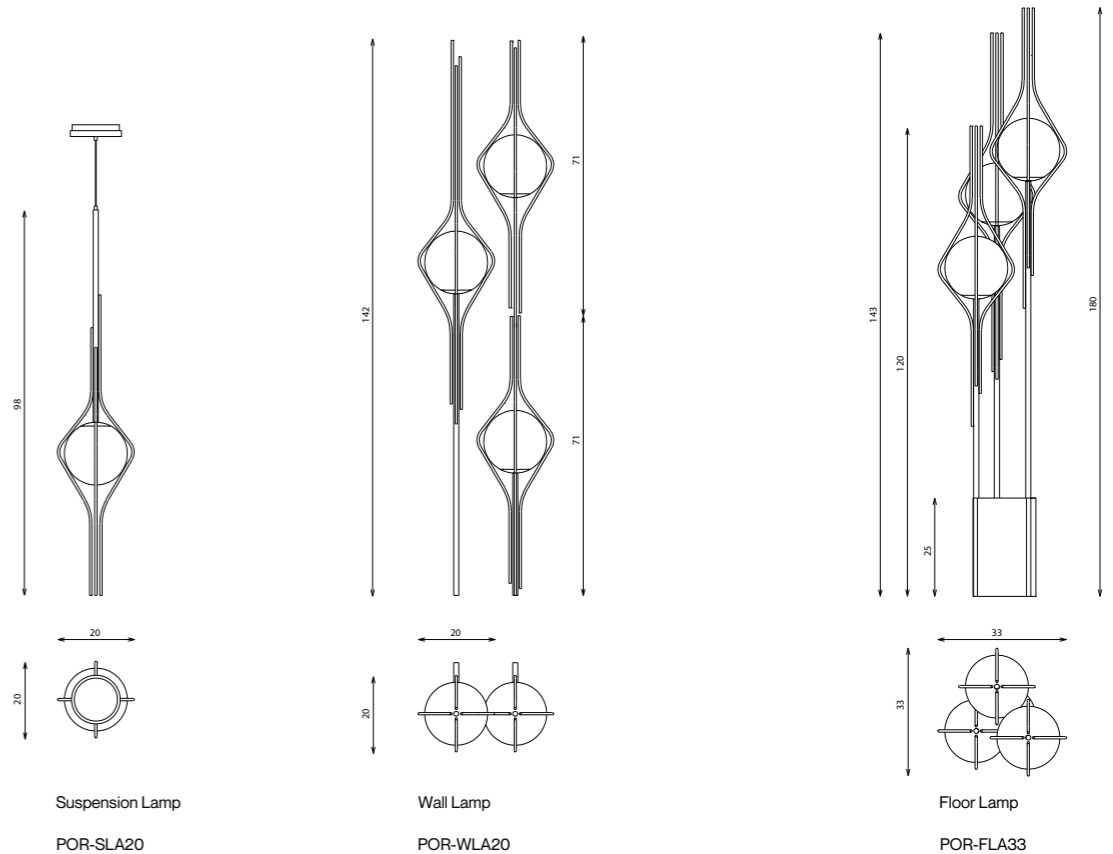

PORTOFINO

lamps

Technical notes

A contemporary elegant design piece, the glass globe shape is surrounded by lean artistically shaped metal tubes, that fade into distinctive non-symmetrical lines, available as a single or double set, which you can enjoy the process of selecting, assembling, and forming a wall set that presents your creative signature, also available for floor display, with increased elegance reflected in the distinctive cylinder-shaped floor marble, as you choose your preference from 3 unique colors.

Elements