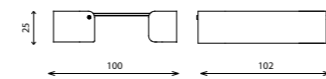

CAPRI

coffee tables

Elements

CAP-S100

Elements

Technical notes

Capri marble-topped table, a centerpiece with a recognizable identity. The combination of marble, wood, and metal, is an added high light to your collection, diverse integration of materials, customizable to your own taste and style as you choose from our marble collection, as well as mix and match the metal and wood sides according to your own taste, accentuated with metal finish for an elegant aesthetic look, available in two shapes, a table that is also a reflection of your distinctive taste and vision.

Technical notes

The rectangular coffee table is a presentation of practicality and elegance, with its classical design you are offered the joy of creating your own piece, by choosing the top from the diverse collections of marble, paint or veneer, while matching it with your preference of color for the metal legs, establishing a functional classy addition to your living space