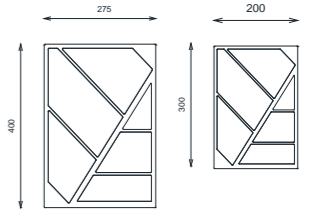

CAR-B300

CAR-B400