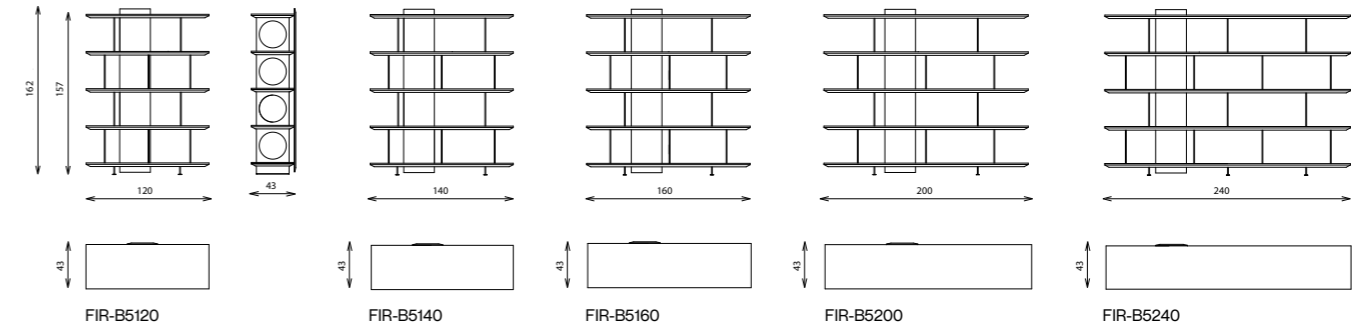

FIRENZE

bookcase

Technical notes

A contemporary elevated book shelves unit, smartly designed to suit diverse spaces, as bookshelves or as a separator, a reflection of your modern self, as you personalize it to your own style with your choice of wood, veneer or lacquer structure, selecting colors that match your living space, enhanced by elegant metal separators for a neat attractive display of items, unit supported by felt feet for protection, integrating painted back panel of your choice of color.

Given the option of assembling with the unit a moveable metal box with marble top, multi-functional according to the occasion whether as a side table, or as a progressive decorative piece.

Elements