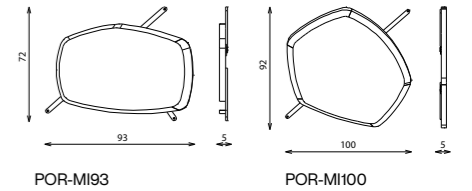

PORTOFINO

mirrors

Elements

Technical notes

3 mirrors set, a conversational piece of mirrors design, surrounded by massive wood frames and supported with a trendy shaped metal strips structure, according to your preference, the mirrors can be ordered as a set or single ones, 3 or less, with your choice of smoky or dark grey shade, allowing a spacious contemporary taste to your distinctive setup.