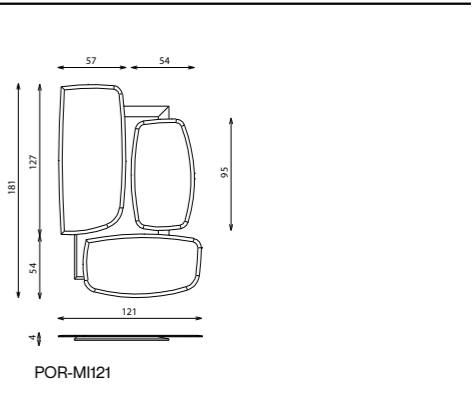

PORTOFINO

cabinet

Elements

Technical notes

The Portifono cabinet, a stylishly attractive yet functional piece, Marble topped, with veneer covering the right side and painted wood the left side, held by attractive bold metal frames and supported with felt feet. The internal of the right side is distinguishably integrated with metal shelves and artisanal leather inlay, whereas the top shelves are made of glass, softly lit with high-quality internal led light functioning with IR door sensors, topped with an exclusive crystal glass hanging unit for a luxurious neat setting. A set of internal drawers is integrated with an elegant smooth push-to-open mechanism, providing discreet functional storage. This impeccable Italian design is a combination of 5 distinctive materials; marble, glass, paint, metal and veneer, aside from a delicate color palette, all of which you can choose, combine, mix and match from, to come to a final design that is the product of your own artistic creation.

PORTOFINO

mirrors

Elements

Technical notes

3 mirrors set, a conversational piece of mirrors design, surrounded by massive wood frames and supported with a trendy shaped metal strips structure, according to your preference, the mirrors can be ordered as a set or single ones, 3 or less, with your choice of smoky or dark grey shade, allowing a spacious contemporary taste to your distinctive setup.