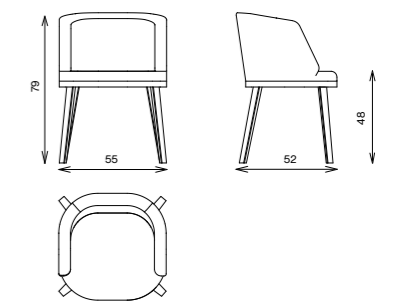

FIRENZE

chairs

Elements

FIR-AC50

FIR-AC55

FIR-RC55

Technical notes

The dining chair collection, with endless personalization options, comes in three design variations, with an arm-set, without an arm-set, and round. Massive wood structure and special high-quality soft sponge and microfiber padding providing durability and comfort, with plastic feet for protection, legs come in massive wood of your choice from our finest material selection, with an option to emphasize the artisan look by matching diverse textile colors and styles in one set, or creating a subtle delicate unified look, reflecting the artistic designer in you.