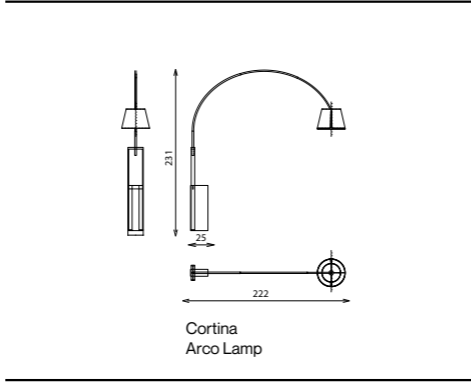

CARPETS

Technical notes

Meticulously blending exquisite Italian design with Egyptian craftsmanship to bring together the modern rugs to complement your setup and bond the entire environment serving the required sophisticated look. Made of 100% wool, it is crafted by hand using the ancient Egyptian method and the carpets are available in the monochrome colors and also can be made in custom colors according to your selection from our color palate, to enhance your home atmosphere with your own selection.

Elements