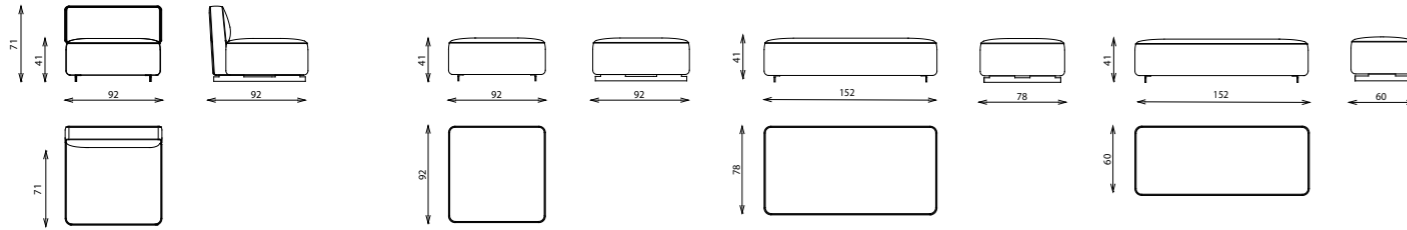

AML-SWA92

AML-P92

AML-P78

AML-P60