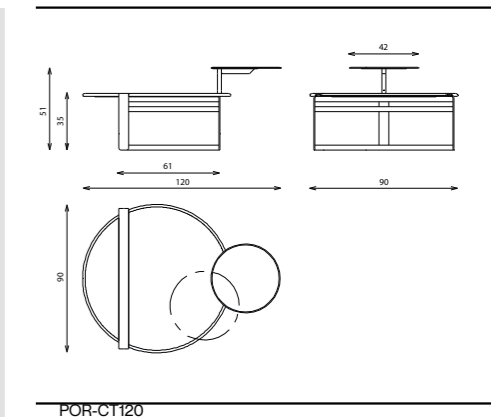

Elements

Technical notes

Round-edged coffee table, a conversational art piece with an unconventional design, as it presents a smooth revolving glass top layer for functional use emphasized with a creative essence, a diversified mixture of materials between your choice of massive wood top or marble with metal-based legs and plastic feet, integrated within, the unique identity of the Portofino metal belt bringing elegance and a singular identification to the overall set, all of which is tailored to your own taste as you enjoy the liberty of matching materials and colors creating a personalized unique piece.