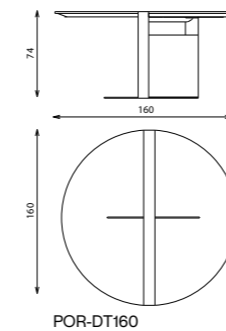

Elements

Technical notes

The chamfered top table, with its combination of metal, wood, and marble is a representation of the Italian modern design spirit, as the unique metal lines are integrated within the slim wooden shape, accentuated with a remarkable rich marble box at the bottom, emphasizing the design with the finesse of its nature raw patterns, creating an artwork that is attractive when observed from all angles, with a thick core guaranteeing durability and strength.

According to your taste, you can choose from the rectangular or round shapes, your size and colors preference, and allow yourself the pleasure of combining the variety of elements together with our endless options, to come to a final design that satisfies the artist in you.