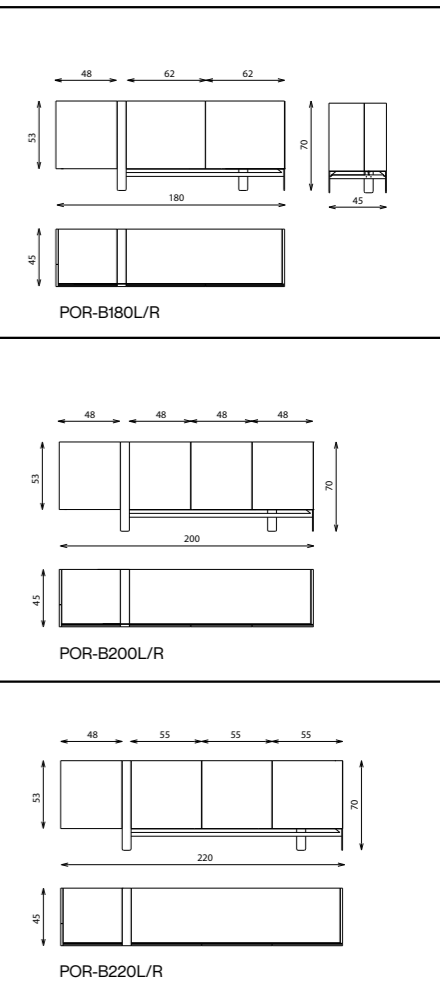

Elements

Technical notes

The side cabinet marble topped buffet, a fine luring functional extension to your set, a design harmonizing four different materials; paint, marble, metal finish, and wood, with veneer doors and separators, a rich piece that is also conventional with its soft concealed closing hinge, accentuated with metal legs and plastic feet providing floor protection as well as uniqueness, when opening the cabinet it is provided with a refined addition of internal lighting set with sensors granting visual ease and elegance, all of which is functional in its diverse options for storage or display, this piece could be the outcome of our unique Italian craftsmanship and your own design, granted a creative experience as you choose from our unique marbles, wood colors, and textures collection, and your favored size, to assemble a standout artistic unit.