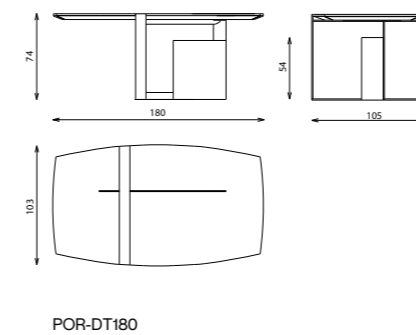

Elements

Technical notes

The chamfered top table, with its combination of metal, wood, and marble is a representation of the Italian modern design spirit, as the unique metal lines are integrated within the slim wooden shape, accentuated with a remarkable rich marble box at the bottom, emphasizing the design with the finesse of its nature raw patterns, creating an artwork that is attractive when observed from all angles, with a thick core guaranteeing durability and strength.

According to your taste, you can choose from the rectangular or round shapes, your size and colors preference, and allow yourself the pleasure of combining the variety of elements together with our endless options, to come to a final design that satisfies the artist in you.