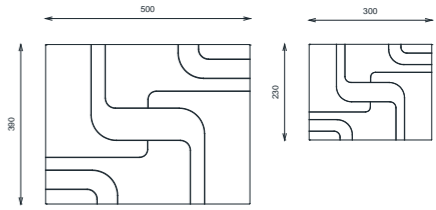

CAR-A300

Elements

CAR-A500