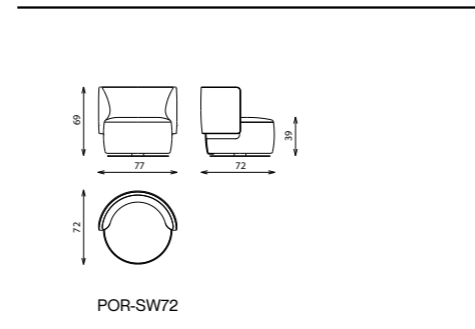

Elements

Technical notes

The swivel chair smooth revolving 180 degrees, effortlessly falls back into place once unused, uniquely supported with a metal base that includes a swivel mechanism on felt feet, an exceptionally neat addition to seating areas, presenting a continuously organized presence, supported with the highest quality wood structure, all of which is padded with HR sponge with special fiber tallying ease and extreme comfort to your experience, integrating an exceptional metal belt insert to the back which adds individuality to the design. Our chair is customized to each individual taste as you choose your preference from leather to our collection of 7 distinctive textiles, and a subtle elegant palette that you can mix and match colors from, applied with numerous options, resulting in assembling your very own identity in a harmonious design.