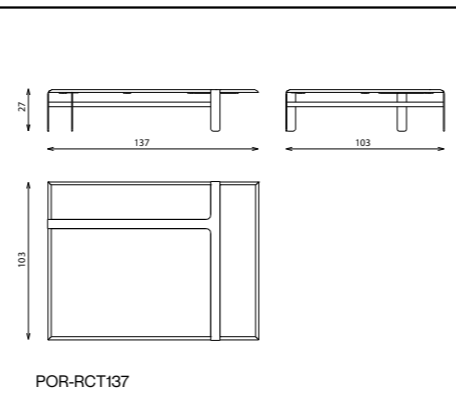

Elements

Technical notes

a conversational art piece with an unconventional design, as a diversified mixture of materials between your choice of massive wood top colors matching it with metal legs color the metal legs are equipped with plastic feet, the unique identity of the Portofino metal belt bringing elegance and a singular identification to the overall set, all of which is tailored to your own taste as you enjoy the liberty of matching materials and colors creating a personalized unique piece.