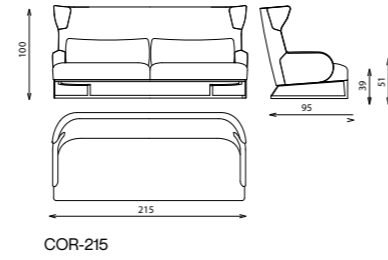

CORTINA

sofa

Elements

CORTINA

armchair

Elements

Technical notes

The three seats Cortina sofa is an expertly fashioned piece, with its distinguishable relaxing design, integrating comfortable depth and a headrest extension offering a fully satisfying experience, provided in medium and soft upholstery, solid wood structure emphasized with high resilience sponge and special fiber padding for durability, as well as design delicacy reflected in the exceptionally slim stylish figure, contrasted with the Aperta refined stitching, accentuated with an inventive back design, as well as a modern unique metal base with plastic feet for protection. With the limitless options provided to combine our diverse materials and colors, enjoy the distinctive experience of creative self-expression through assembling your very own singular sofa.

Technical notes

The armchair is an iconic stand-alone piece in the Cortina collection, refined with smooth exotic slim sides, accentuating the wood structure with high resilience sponge and special fiber padding, medium or soft upholstery provided with an arm and headrest for an exceptionally cozy and comfortable feel, an artwork in any space with its flawless distinctive back design, and meticulous Aperta stitching, supported with a stylish round metal base and plastic feet for protection. Re-combine endless options to personalize your own work of art with guaranteed durability and stylishness.