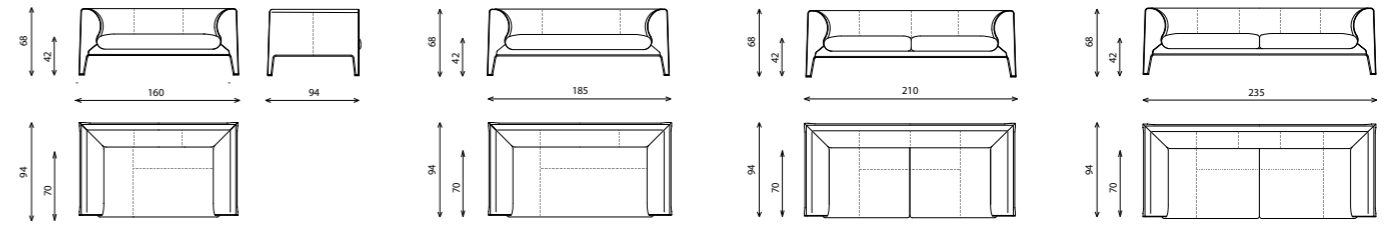

Elements

SAN-S160

SAN-S185

SAN-S210

SAN-S35

Technical notes

The fully covered sofa layout is unique in its lean design and relaxing structure. The designers love for details reflected in the flawlessly shaped back and arm-set, meticulously stitched with Italian detailed Pizzicata and Aperta stitching, matching the distinctive sofa curves, upholstered with a mix of unique certified microfiber with patent rights for exceptional comfort, and padded with high resilience sponge for durability, integrated metal feet with felt for protection.

Accentuating the sofa a set of cushions padded with your selection of natural feather or micro fiber for your own luxurious comfort. You can establish a unique identity reflected in your choice from 7 types of distinguishable fabrics and a soft color palette, and 4 different leather types, as you create a personalized final design of your own.