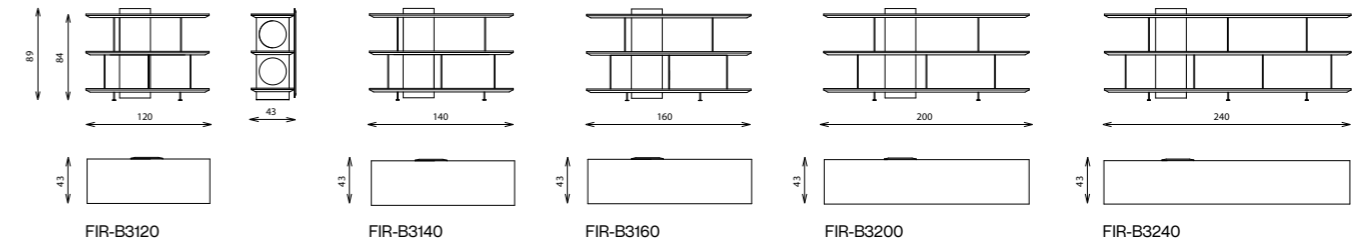

Given the option of assembling with the unit a moveable metal box with marble top, multi-functional according to the occasion whether as a side table, or as a progressive decorative piece.

Elements

FIR-MB33