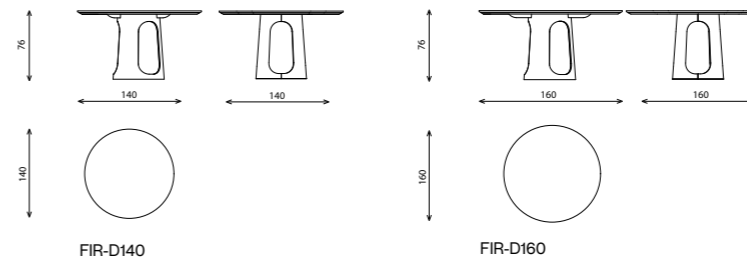

Elements

Technical notes

A dining table that is your very own statement piece, recognized with its trendy thick marble flying top, throwing a bridge-like impression, available in a round or oval shape, while offering a variation of four different sleek marble designs that you can proudly choose from, under layered with painted wood.

The highlight of the design comes in the unique metal base, flexible in your choice of metal finishes, modern and exceptional with the slim contemporary cone layout, integrating a marble center, all of which is supported with a 5 mm felt feet thickness for protection and durability.