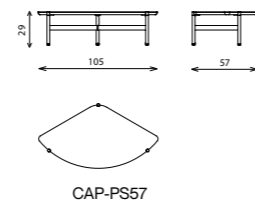

CAPRI

coffee tables

Elements

Technical notes

The Capri table collection offers a variety of tables where each one reflects an impeccably designed centerpiece, recognizable with the unique combination of the metal tube structure, wood, and marble, endless personalizing variation, as you combine from a selection of marble, veneer, and painted tops, mixed with your choice of color for the metal legs, emphasized with solid steel, and can be integrated with a higher Capri table, offering a chance to compose your very own harmonious stylish table design while choosing from different heights and dimensions, from rectangular to round to three separate triangular sets.