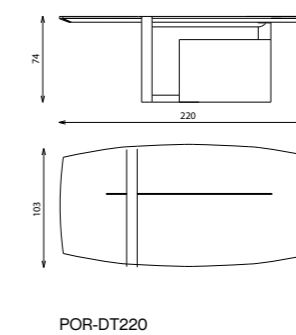

Elements

Technical notes

The chamfered top table, with its combination of metal, wood, and marble is a representation of the Italian modern design spirit, as the unique metal lines are integrated within the slim wooden shape, accentuated with a remarkable rich marble box at the bottom, emphasizing the design with the finesse of its nature raw patterns, creating an artwork that is attractive when observed from all angles, with a thick core guaranteeing durability and strength.

According to your taste, you can choose from the rectangular or round shapes, your size and colors preference, and allow yourself the pleasure of combining the variety of elements together with our endless options, to come to a final design that satisfies the artist in you.