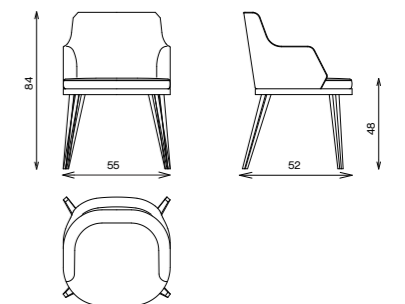

FIRENZE

chairs

Elements

FIR-AC50

FIR-AC55

FIR-RC55

Technical notes

The dining chair collection, with endless personalization options, comes in three design variations, with an arm-set, without an arm-set, and round. Massive wood structure and special high-quality soft sponge and microfiber padding providing durability and comfort, with plastic feet for protection, legs come in massive wood of your choice from our finest material selection, with an option to emphasize the artisan look by matching diverse textile colors and styles in one set, or creating a subtle delicate unified look, reflecting the artistic designer in you.