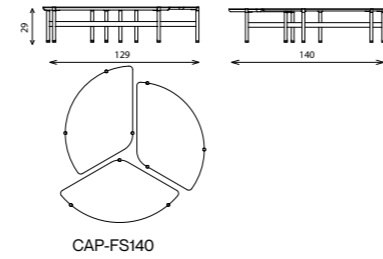

CAPRI

coffee tables

Elements

Technical notes

The Capri table collection offers a variety of tables where each one reflects an impeccably designed centerpiece, recognizable with the unique combination of the metal tube structure, wood, and marble, endless personalizing variation, as you combine from a selection of marble, veneer, and painted tops, mixed with your choice of color for the metal legs, emphasized with solid steel, and can be integrated with a higher Capri table, offering a chance to compose your very own harmonious stylish table design while choosing from different heights and dimensions, from rectangular to round to three separate triangular sets.