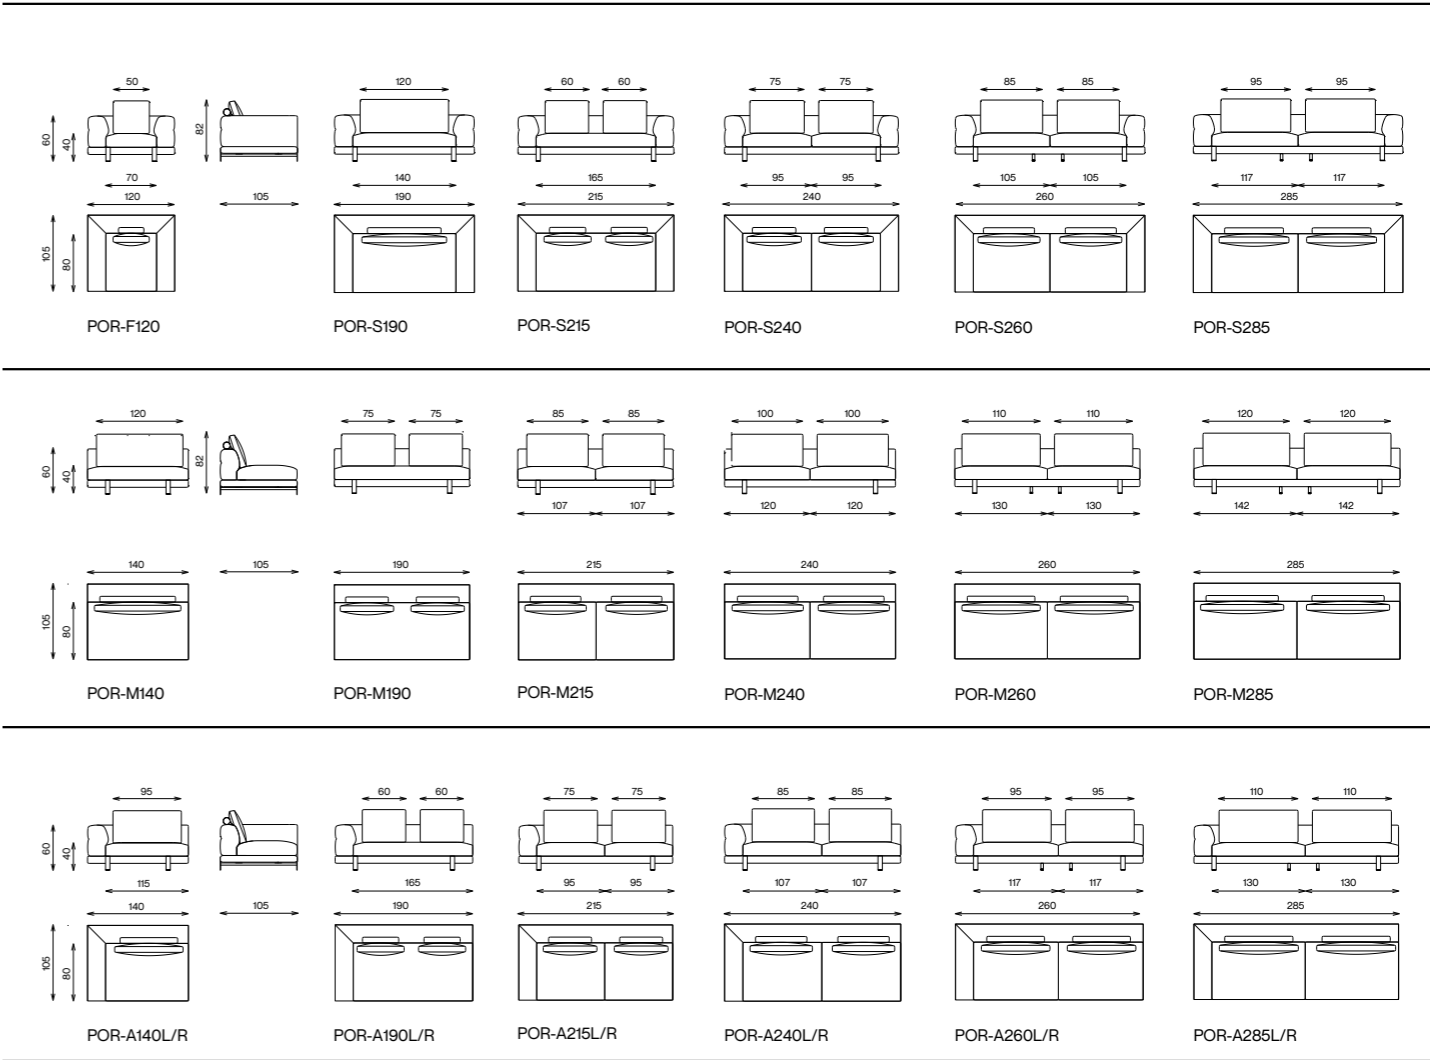

PORTOFINO

sofa

Technical notes

Portofino sofa flexibly positioned pieces have unique high-density microfiber luxurious cushions, with tested layers of climalite, resilient sponge, and feather padding, guaranteeing comfort and extended durability, covered with your choice from our highest quality of diverse textiles & leathers, with a detailed back design, accentuated with metal belt legs. The Sofa can integrate a massive wood cabinet inlaid with natural leather presenting practicality alongside elegance, and a veneer back cabinet with metal separators,

for multi-functional use, the delicate small cushions accentuates the seating easiness. When choosing this sofa we grant you limitless options to combine textures and materials allowing you an individualistic design experience as you create your very own unique piece.

Elements