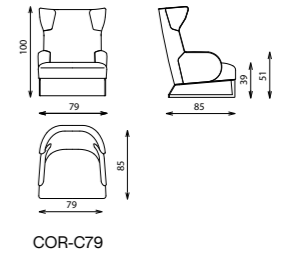

CORTINA

sofa

Elements

CORTINA

armchair

Elements

Technical notes

The three seats Cortina sofa is an expertly fashioned piece, with its distinguishable relaxing design, integrating comfortable depth and a headrest extension offering a fully satisfying experience, provided in medium and soft upholstery, solid wood structure emphasized with high resilience sponge and special fiber padding for durability, as well as design delicacy reflected in the exceptionally slim stylish figure, contrasted with the Aperta refined stitching, accentuated with an inventive back design, as well as a modern unique metal base with plastic feet for protection. With the limitless options provided to combine our diverse materials and colors, enjoy the distinctive experience of creative self-expression through assembling your very own singular sofa.