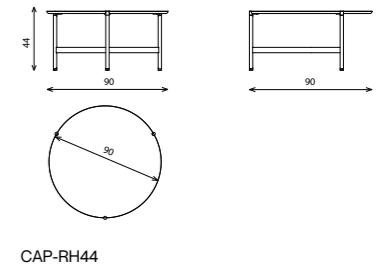

Technical notes

Our Capri collection comes also in a set of 3 round shaped tops, with your choice from our distinctive collection of different top variations, from marble, paint, or veneer, supported and connected with metal tube legs creating a modern versatile piece complementing your living space.