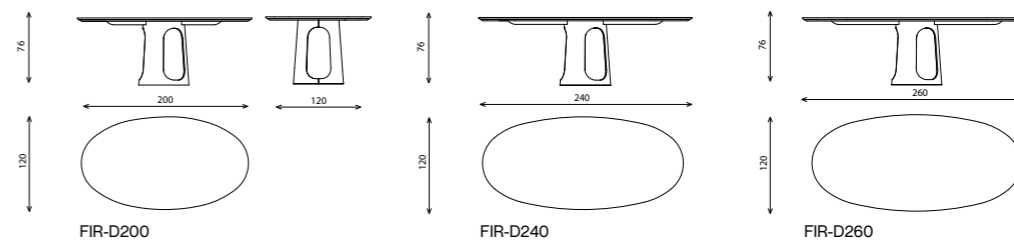

Elements

Technical notes

A dining table that is your very own statement piece, recognized with its trendy thick marble flying top, throwing a bridge-like impression, available in a round or oval shape, while offering a variation of four different sleek marble designs that you can proudly choose from, under layered with painted wood.

The highlight of the design comes in the unique metal base, flexible in your choice of metal finishes, modern and exceptional with the slim contemporary cone layout, integrating a marble center, all of which is supported with a 5 mm felt feet thickness for protection and durability.