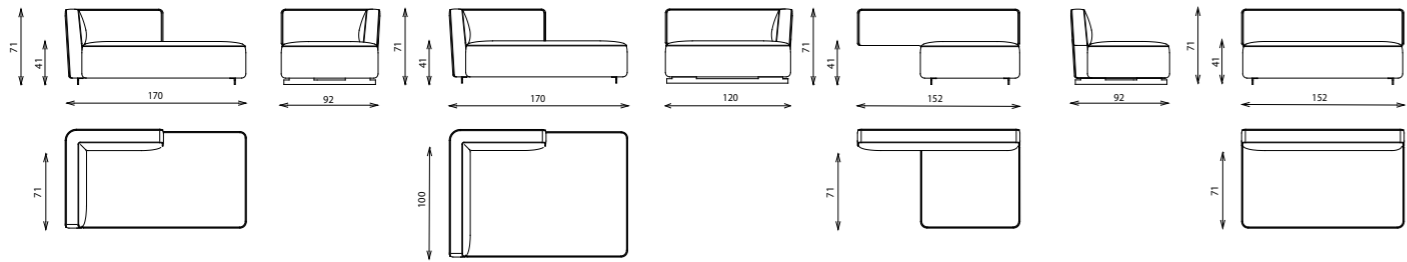

Elements

AML-SHB92L/R

AML-SHB120L/R

AML-SHS152L/R

AML-SWA152