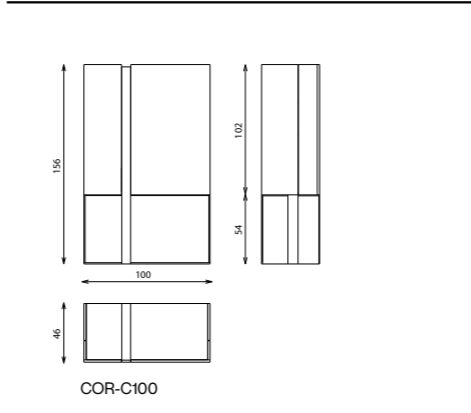

PORTOFINO

cabinet

Elements

Technical notes

The Portifono cabinet, a stylishly attractive yet functional piece, Marble topped, with veneer covering the right side and painted wood the left side, held by attractive bold metal frames and supported with felt feet. The internal of the right side is distinguishably integrated with metal shelves and artisanal leather inlay, whereas the top shelves are made of glass, softly lit with high-quality internal led light functioning with IR door sensors, topped with an exclusive crystal glass hanging unit for a luxurious neat setting. A set of internal drawers is integrated with an elegant smooth push-to-open mechanism, providing discreet functional storage. This impeccable Italian design is a combination of 5 distinctive materials; marble, glass, paint, metal and veneer, aside from a delicate color palette, all of which you can choose, combine, mix and match from, to come to a final design that is the product of your own artistic creation.

PORTOFINO

mirrors

Elements

Technical notes

3 mirrors set, a conversational piece of mirrors design, surrounded by massive wood frames and supported with a trendy shaped metal strips structure, according to your preference, the mirrors can be ordered as a set or single ones, 3 or less, with your choice of smoky or dark grey shade, allowing a spacious contemporary taste to your distinctive setup.