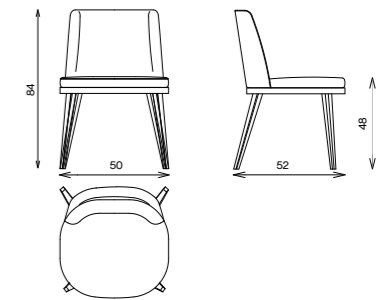

Elements

FIR-AC50