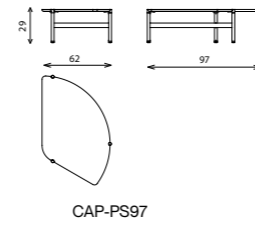

Technical notes

The Capri table collection offers a variety of tables where each one reflects an impeccably designed centerpiece, recognizable with the unique combination of the metal tube structure, wood, and marble, endless personalizing variation, as you combine from a selection of marble, veneer, and painted tops, mixed with your choice of color for the metal legs, emphasized with solid steel, and can be integrated with a higher Capri table, offering a chance to compose your very own harmonious stylish table design while choosing from different heights and dimensions, from rectangular to round to three separate triangular sets.