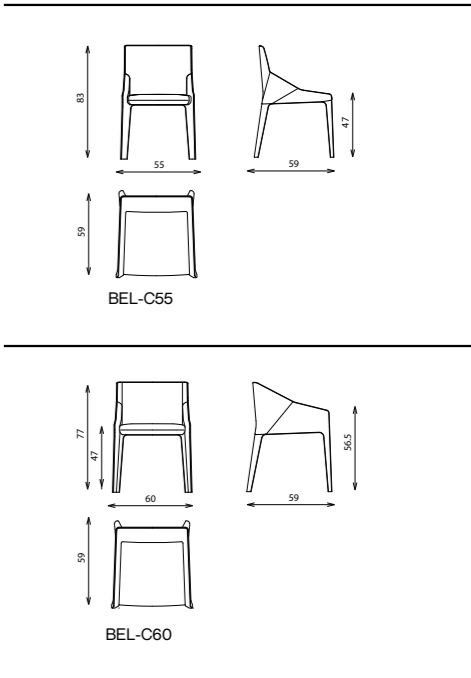

Elements

Technical notes

A stylish selection of Bellagio dining chairs, that you can flexibly personalize with flair and creativity, combining the expertly fashioned full cover layout of your choice of leather or fabric, with the variation of the exceptionally wood structured slim designs, available as an armchair, or armless, high back or low back, as you mix and match a collective unique identity, integrating special Pizzecata and Aperta stitching, distinguished with soft sponge and microfiber upholstery for ultimate comfort, legs supported with felt feet for protection.