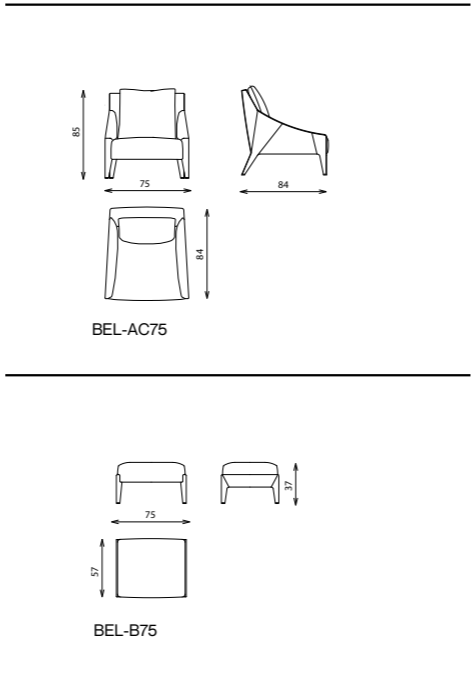

Elements

Technical notes

For subtle solitude, the chair and banquette corner is an asset worth owning, with the delicate fine lining of the fully covered body of your choice of fabric or leather, gracefully complemented with the Aperta stitching, a confident personal setup that is your connection to home, padded with selective high resilience sponge with special fiber and memory foam for ultimate comfort and durability, with metal palate on felt feet for protection, accentuated by a natural feather pillow for a luxurious experience. Your corner, your moment.