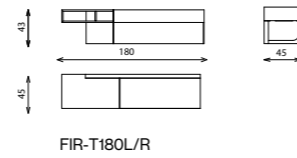

FIRENZE

tv unit

Elements

Technical notes

The Firenze TV unit, with your choice of a veneer top or painted wood, or a mix of both, is a functional smart addition to your living space, recognized by the refined back design variation of marble, painted wood or veneer, that also acts as a separator for flexible attractive placement away from walls, based with a finely lined metal structure with plastic feet for protection, integrating the delicacy of push-to-open drawers for discreet storage, and a cable passage installation offering a tidy & neat look. A multiple-use flexible neat TV unit customized to your own taste and style.

FIRENZE

chairs

Elements

Technical notes

The dining chair collection, with endless personalization options, comes in three design variations, with an arm-set, without an arm-set, and round. Massive wood structure and special high-quality soft sponge and microfiber padding providing durability and comfort, with plastic feet for protection, legs come in massive wood of your choice from our finest material selection, with an option to emphasize the artisan look by matching diverse textile colors and styles in one set, or creating a subtle delicate unified look, reflecting the artistic designer in you.