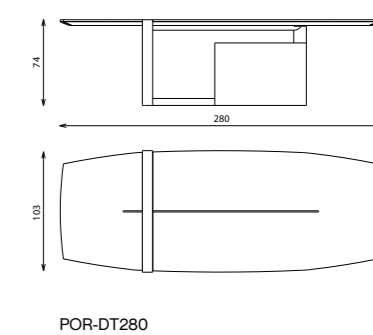

Elements

Technical notes

The chamfered top table, with its combination of metal, wood, and marble is a representation of the Italian modern design spirit, as the unique metal lines are integrated within the slim wooden shape, accentuated with a remarkable rich marble box at the bottom, emphasizing the design with the finesse of its nature raw patterns, creating an artwork that is attractive when observed from all angles, with a thick core guaranteeing durability and strength.

According to your taste, you can choose from the rectangular or round shapes, your size and colors preference, and allow yourself the pleasure of combining the variety of elements together with our endless options, to come to a final design that satisfies the artist in you.