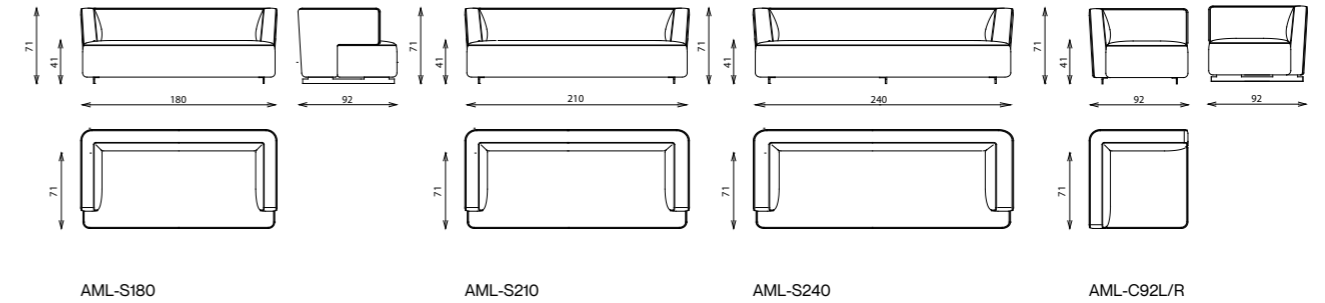

AMALFI

sofa

Technical notes

Amalfi sofas, crafted with a combination of the highest quality of materials, bringing perfection to Italian artistry, complemented with a unique back and armrest design, provided medium or soft upholstery and outlined with tailored elegant piping, metal legs base with plastic feet for protection.

The sofa is padded with tested high resilience sponge with special fiber for durability as well as exquisite relaxing support, tapered layout accentuated with a variation of your choice from cushion sizes and distinctive textiles & leathers,

with a set of pillows padded with natural feather or micro-fiber, all of which you can integrate with immobile elements for decorative and functional usage, a fusion of impeccable design and functionality.

Elements