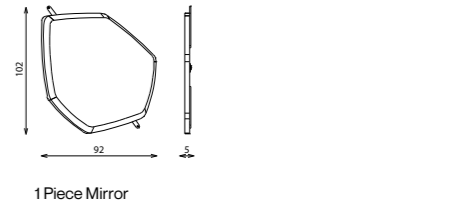

PORTOFINO

mirrors

Elements

Technical notes

3 mirrors set, a conversational piece of mirrors design, surrounded by massive wood frames and supported with a trendy shaped metal strips structure, according to your preference, the mirrors can be ordered as a set or single ones, 3 or less, with your choice of smoky or dark grey shade, allowing a spacious contemporary taste to your distinctive setup.