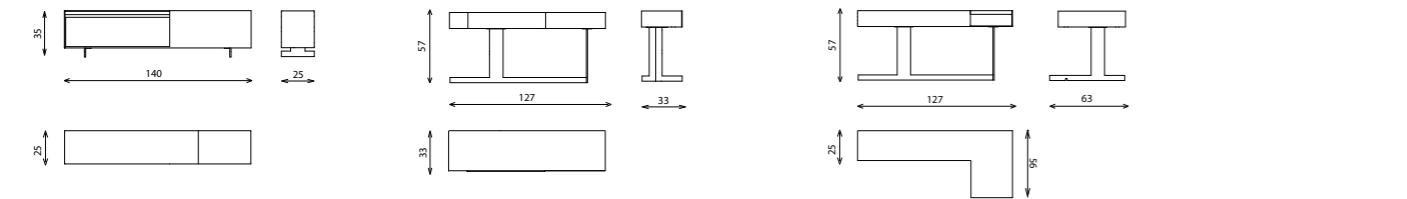

AML-P78

AML-P60

AML-TC140

AML-TS127

AML-TL127

AMALFI sofa

Technical notes

Versatile side table collection available in different variations, featuring a cabinet, straight table, and L-shaped table, distinguishably crafted with your choice of veneer top or marble, with a metal base on plastic feet, enhanced with luxurious leather inlay. Could be integrated with the Amalfi sofa for a functional smart set.