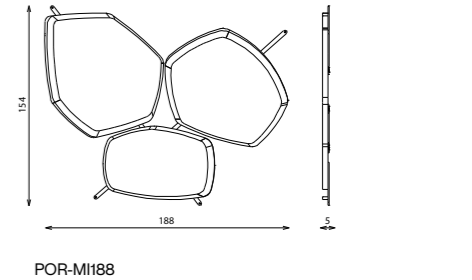

PORTOFINO

cabinet

Elements

Technical notes

The Portifono cabinet, a stylishly attractive yet functional piece, Marble topped, with veneer covering the right side and painted wood the left side, held by attractive bold metal frames and supported with felt feet. The internal of the right side is distinguishably integrated with metal shelves and artisanal leather inlay, whereas the top shelves are made of glass, softly lit with high-quality internal led light functioning with IR door sensors, topped with an exclusive crystal glass hanging unit for a luxurious neat setting. A set of internal drawers is integrated with an elegant smooth push-to-open mechanism, providing discreet functional storage. This impeccable Italian design is a combination of 5 distinctive materials; marble, glass, paint, metal and veneer, aside from a delicate color palette, all of which you can choose, combine, mix and match from, to come to a final design that is the product of your own artistic creation.

PORTOFINO

mirrors

Elements

Technical notes

3 mirrors set, a conversational piece of mirrors design, surrounded by massive wood frames and supported with a trendy shaped metal strips structure, according to your preference, the mirrors can be ordered as a set or single ones, 3 or less, with your choice of smoky or dark grey shade, allowing a spacious contemporary taste to your distinctive setup.