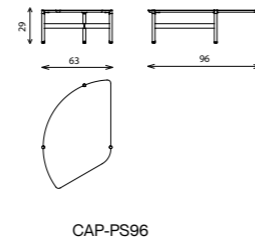

Technical notes

The Capri table collection offers a variety of tables where each one reflects an impeccably designed centerpiece, recognizable with the unique combination of the metal tube structure, wood, and marble, endless personalizing variation, as you combine from a selection of marble, veneer, and painted tops, mixed with your choice of color for the metal legs, emphasized with solid steel, and can be integrated with a higher Capri table, offering a chance to compose your very own harmonious stylish table design while choosing from different heights and dimensions, from rectangular to round to three separate triangular sets.